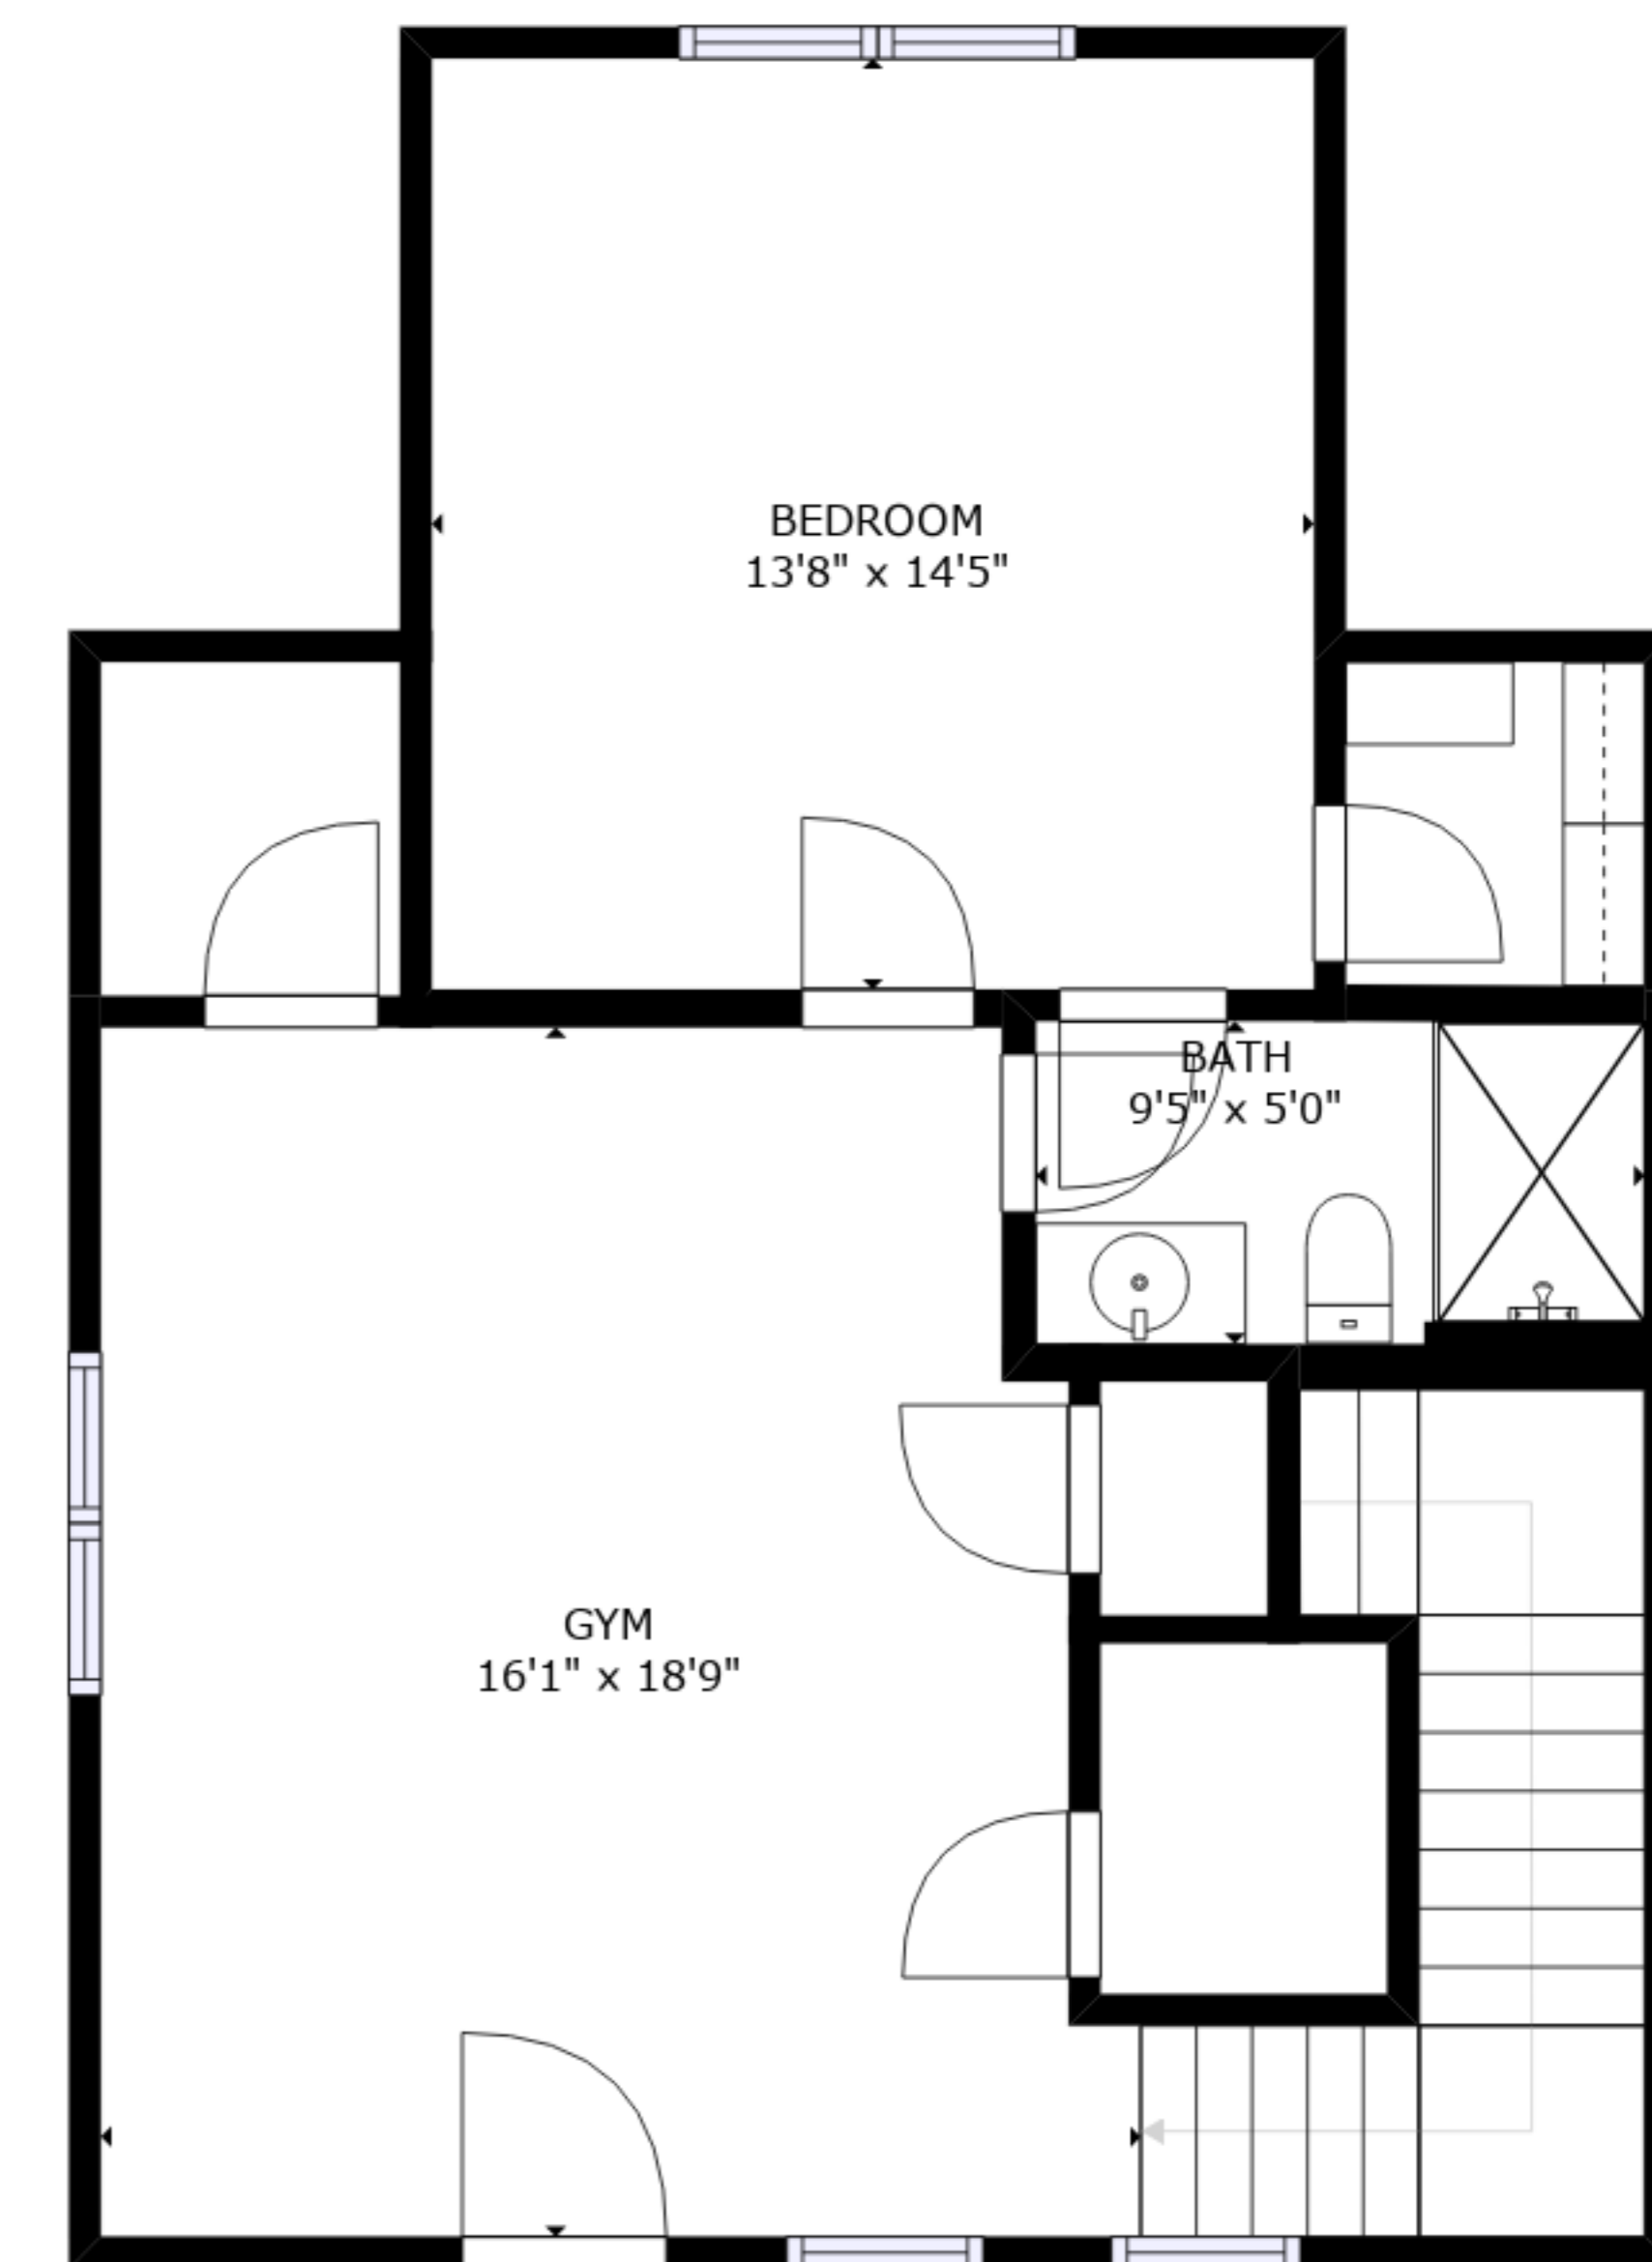

FLOOR 1

FLOOR 2

FLOOR 3

GROSS INTERNAL AREA
 FLOOR 1: 1352 sq. ft, FLOOR 2: 1242 sq. ft
 FLOOR 3: 712 sq. ft
 TOTAL: 3306 sq. ft

SIZES AND DIMENSIONS ARE APPROXIMATE, ACTUAL MAY VARY.