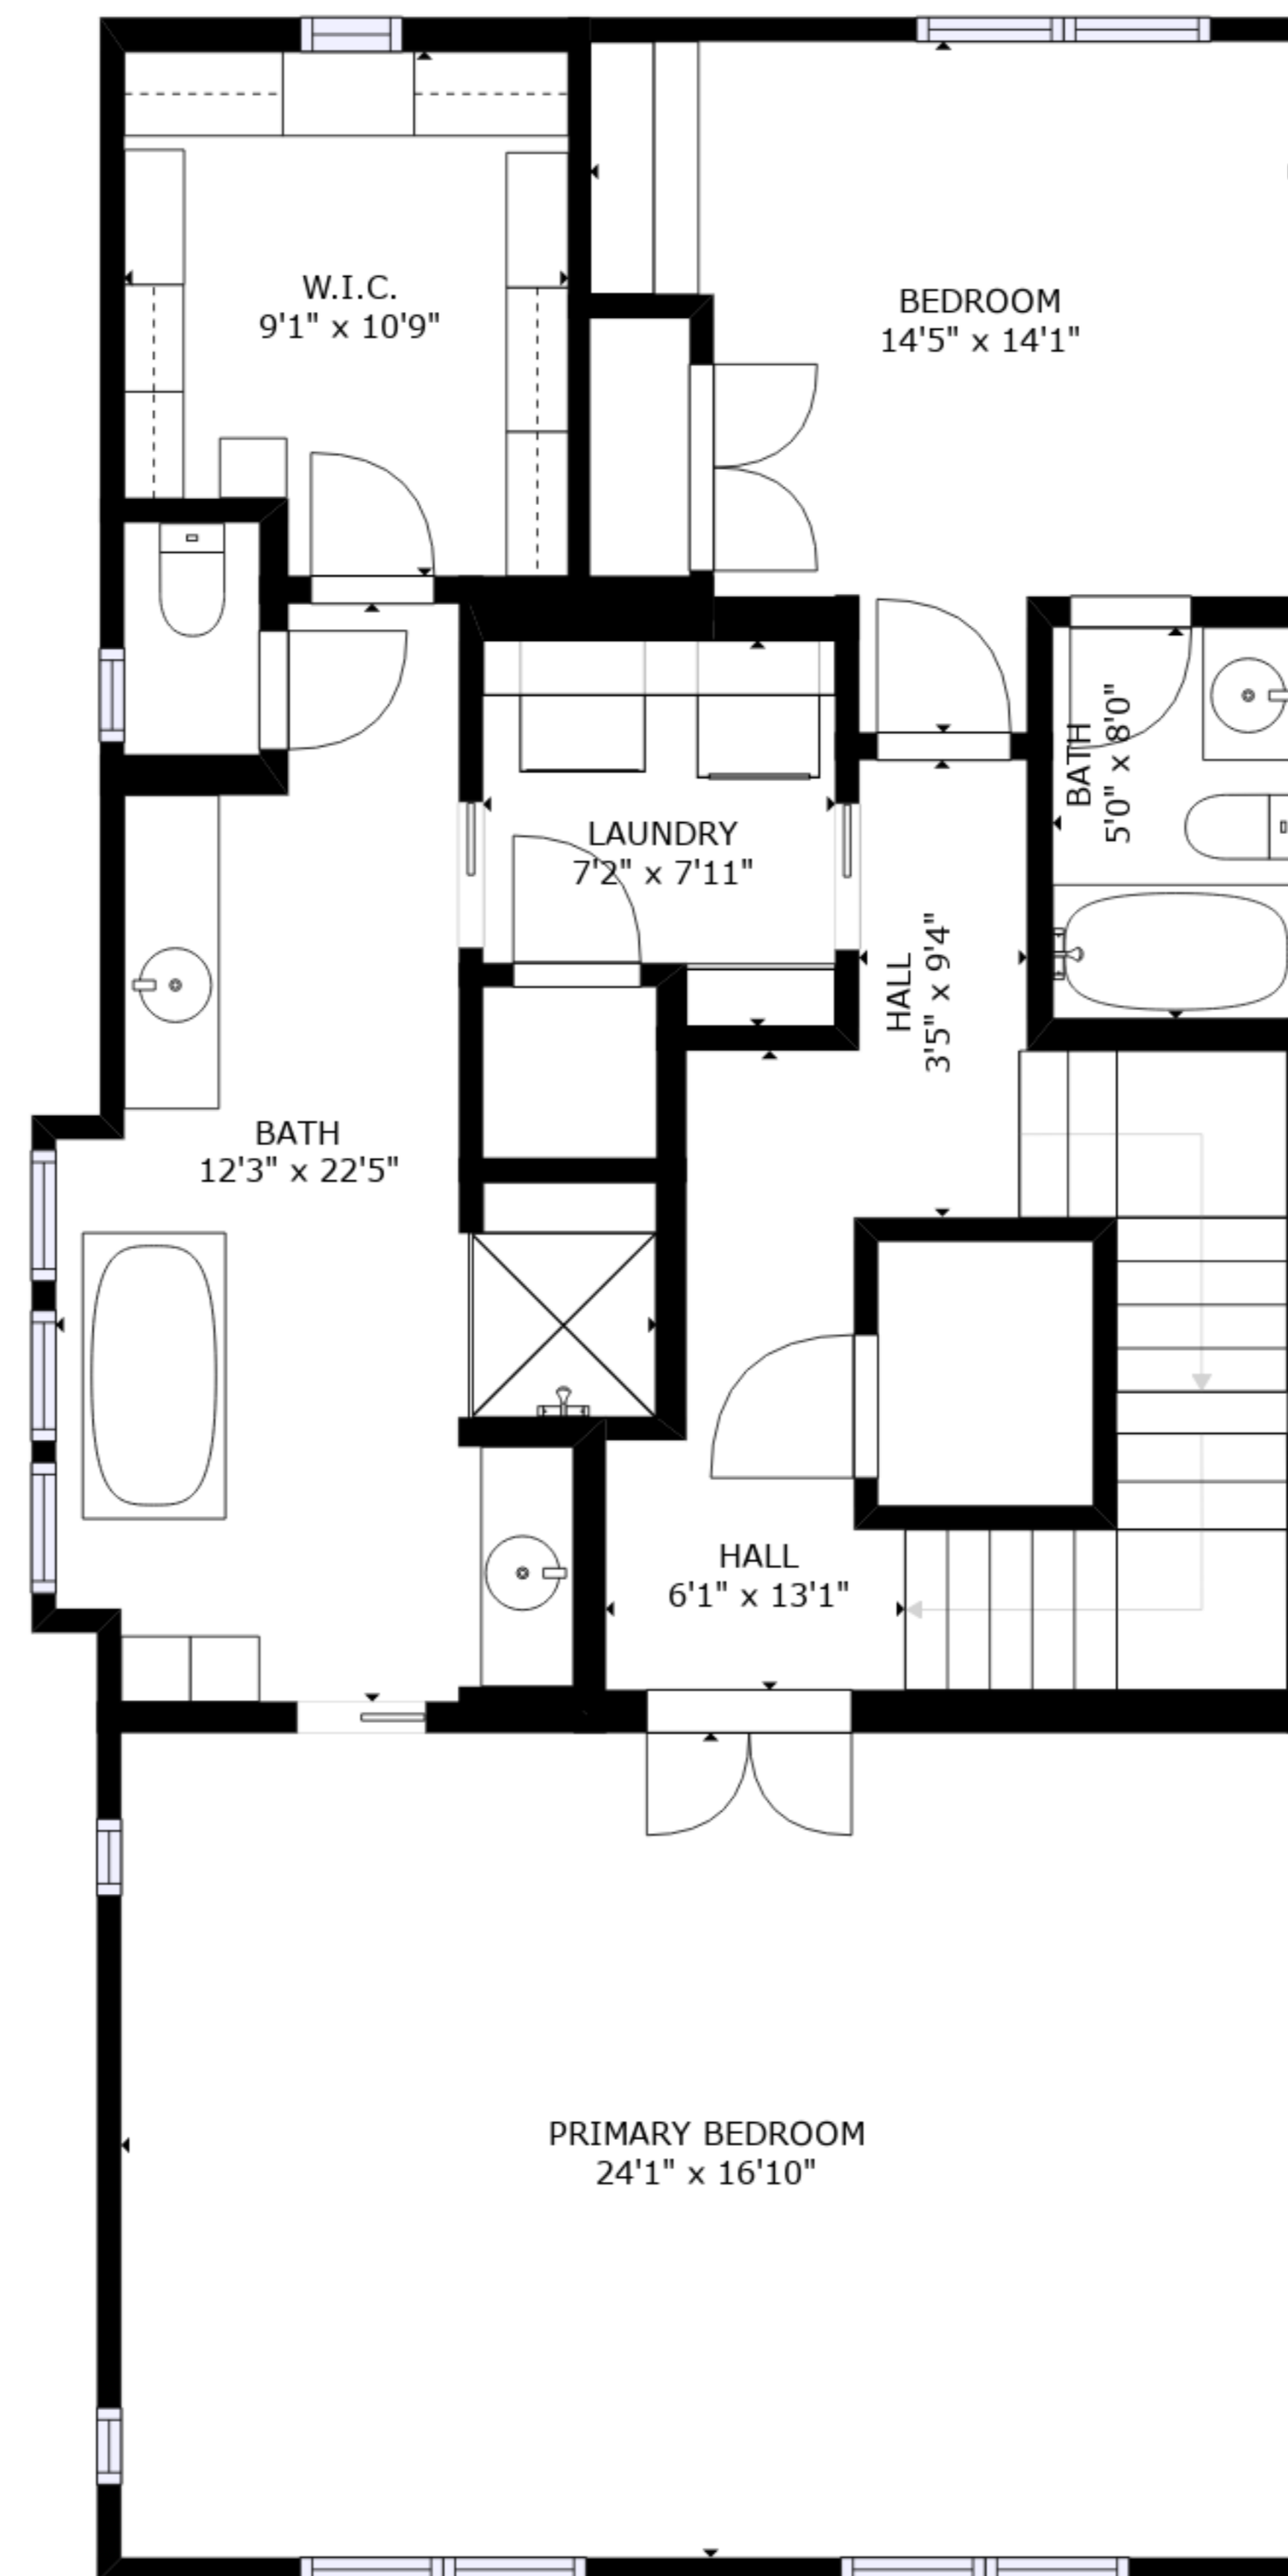

FLOOR 1

FLOOR 2

FLOOR 3

GROSS INTERNAL AREA
 FLOOR 1: 1352 sq. ft, FLOOR 2: 1242 sq. ft
 FLOOR 3: 712 sq. ft
 TOTAL: 3306 sq. ft

SIZES AND DIMENSIONS ARE APPROXIMATE, ACTUAL MAY VARY.