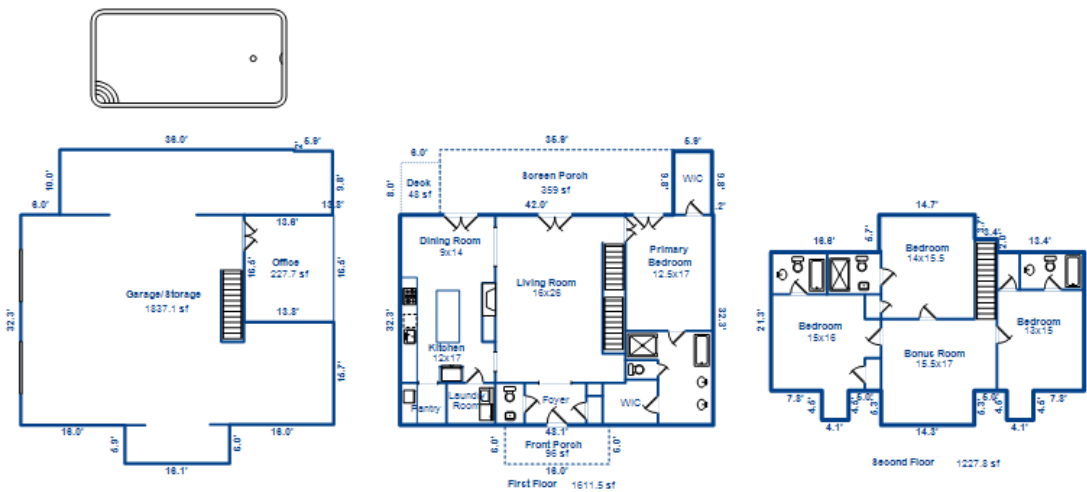

Charleston Measuring

Measuring Properties Since 2003

Measurements for:

3 Williams Street Mount Pleasant, SC 29464

Total Gross Living Area is 2,839 Square Feet

The above dimensions were gathered performing an interior and exterior measurement of the property.

This report calculated the square footage for the requested property and is for informational purposes only, it is not performed as part of an Appraisal.

ANSI, the industry standard for measurement has been followed in this assignment. Measurements are to be taken and reported on the sketch or floor plan to the nearest tenth of a foot and the final square footage calculations are reported to the nearest whole square foot. Areas with wall height under 5' are not included in GLA. The reported room dimensions are approximate.