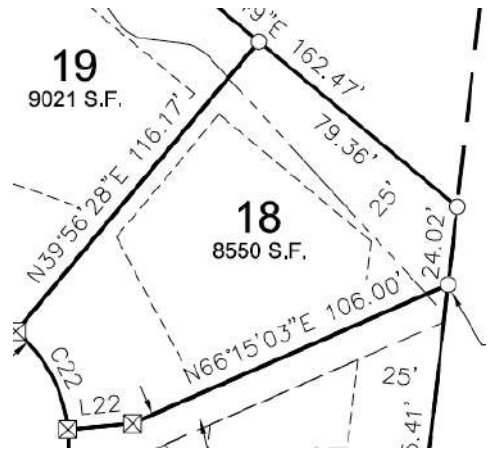

Lot #18

700 NE Province Ct.

RMLS 21683571

DETAILS

8,550 SF

Front: SW Facing

40 Foot Setback

Rear: 79 Feet, NE Facing

25 Foot Setback

West Side: 116 Feet

5 Foot Setback

East Side: 106 Feet

5 Foot Setback

\$339,000

Lot #19

712 NE Province Ct.

RMLS 21683571

PROVINCE ESTATES

DETAILS

9,021 SF

Front: South Facing

40 Foot Setback

Rear: 111 Feet, NE Facing

25 Foot Setback

West Side: 136 Feet

5 Foot Setback

East Side: 116 Feet

5 Foot Setback

\$339,000