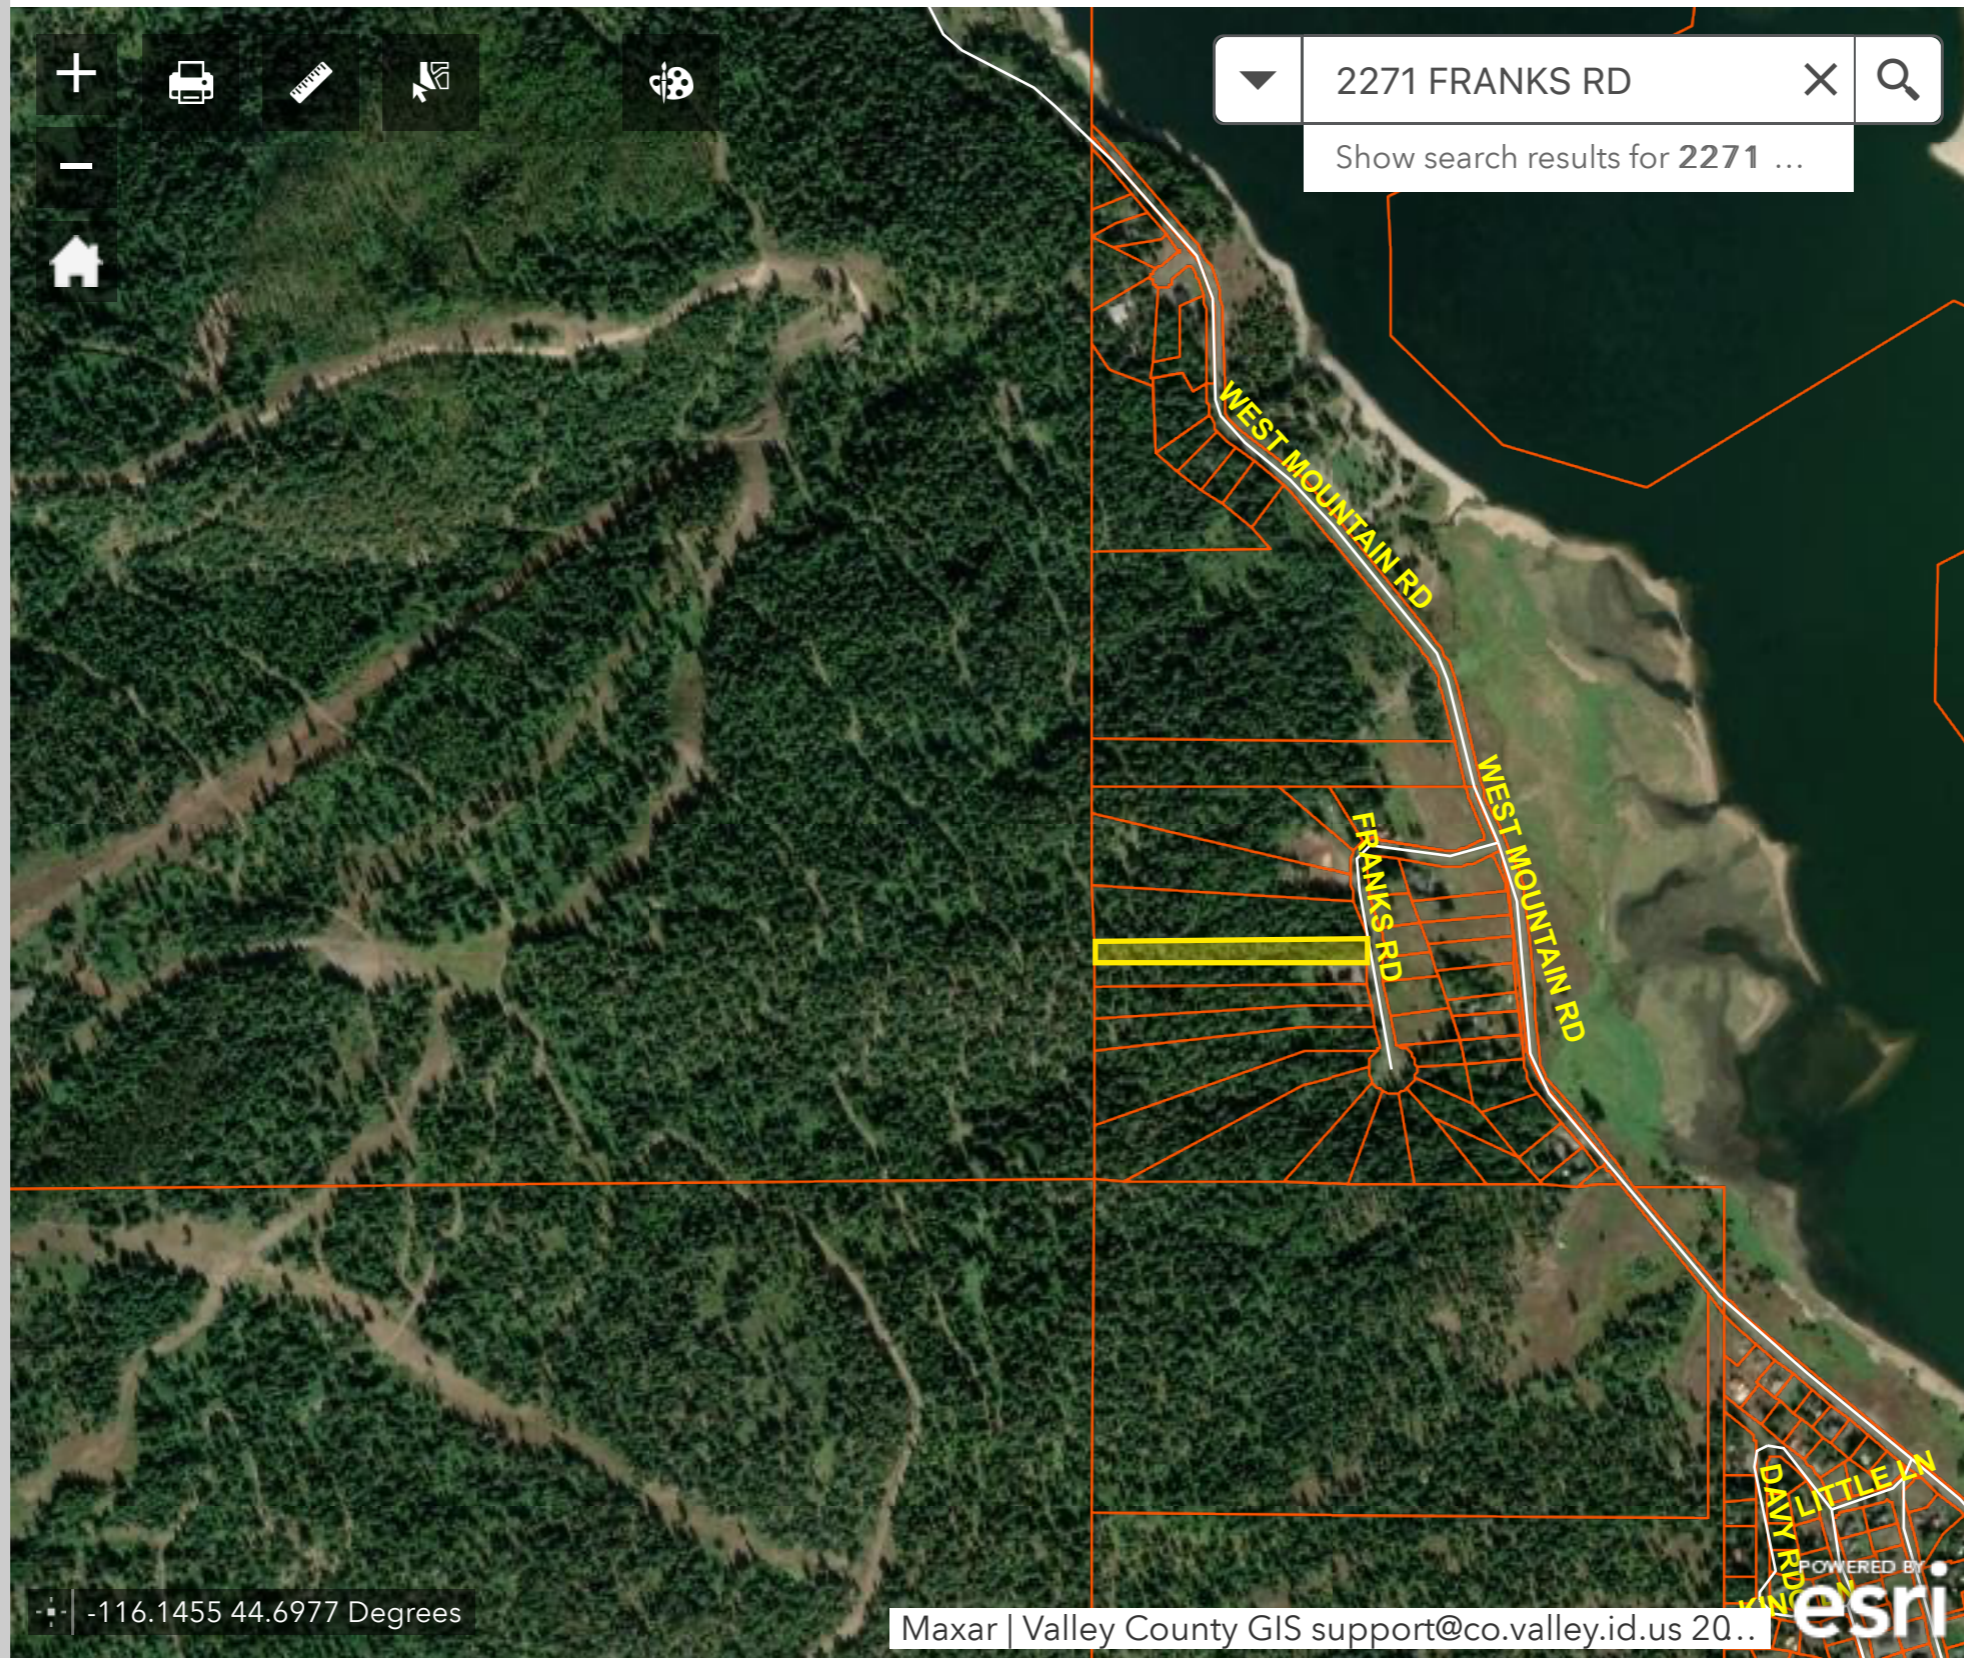

Layers

- Address Points
- Parcel Change Parent Parcel
- Parcel Changes 2024 to 2025
- Parcel Summary & Improvement Report
- Tax Charges (2019 - 2023)
- Municipalities
- Assessor Plats
- Neighborhoods
- Subdivision Plats

Single click on a link below, wait one moment, and then single click once more.

[TUTORIAL VIDEOS GALLERY](#)

\*Videos may not work in safari, please use firefox, chrome or edge

Roads

- Public
- Private
- Pub/priv

Parcel Changes 2024 to 2025

- Combined Parcels
- Parcel Split Remainder
- New Parcel
- New Subdivision

No layer selected  
No features selected

No reports available

Dark Gray Canvas