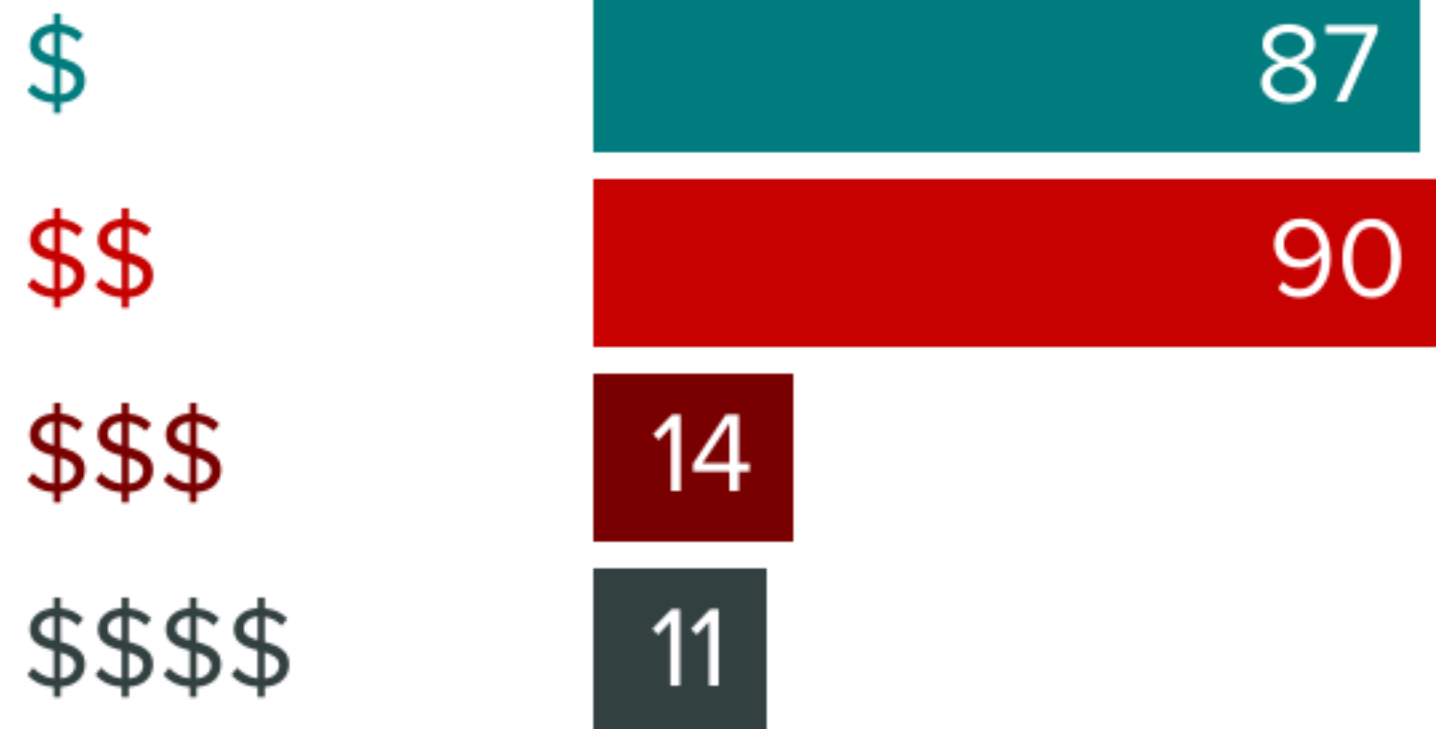

1868 SKYFALL CIRCLE, BROOKHAVEN, GA 30319

FOOD REPORT

NEIGHBORHOOD EATS

This home is located near **177** moderately priced restaurants and has an **above average** variety of cuisines.

208

WITHIN 5 MILES

GOOD EATS BY CATEGORY