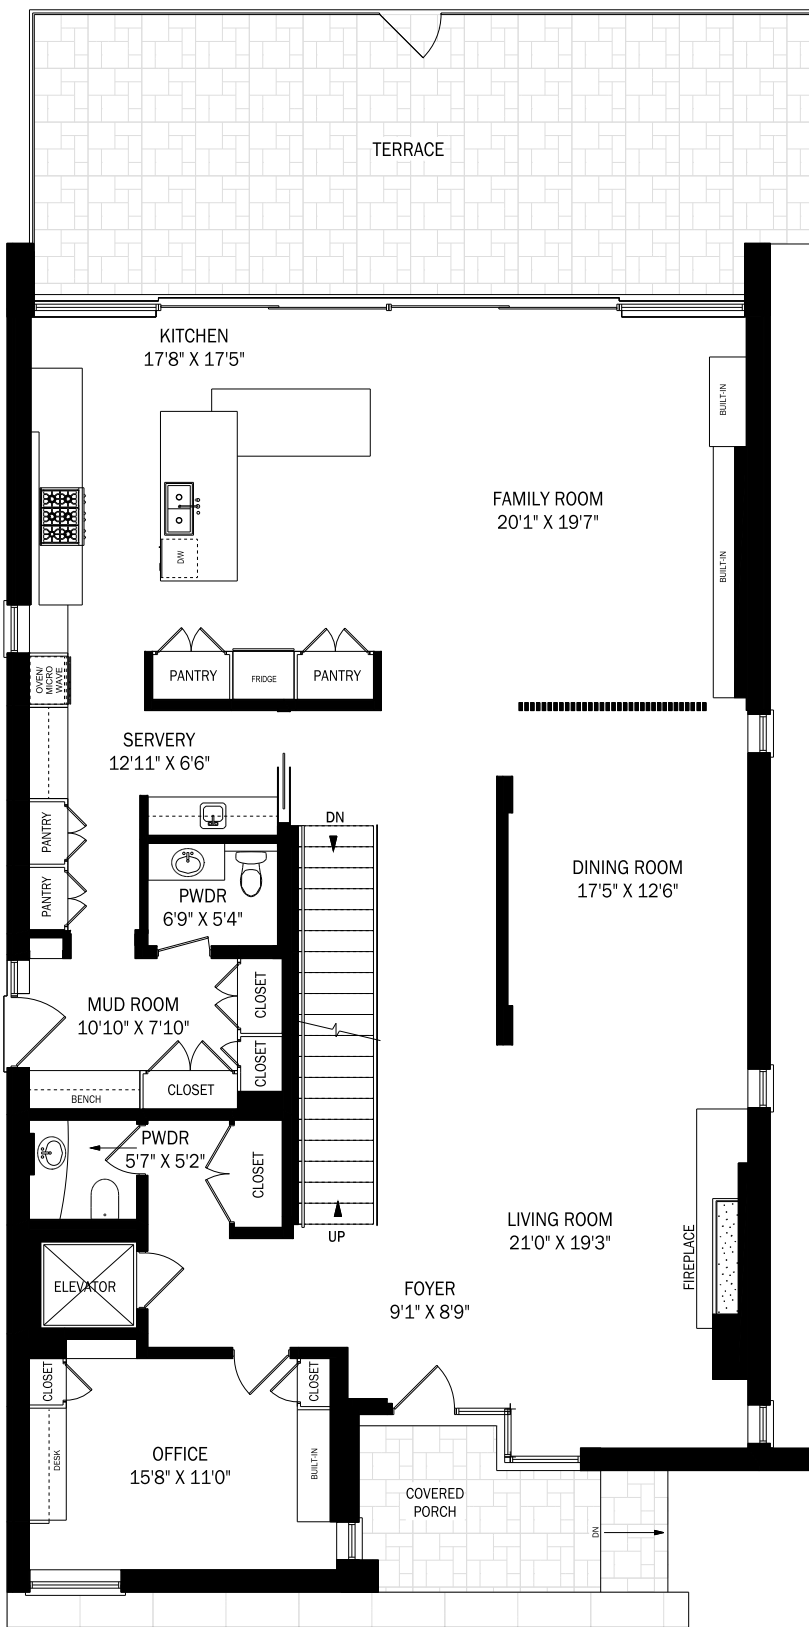

50 TEDDINGTON PARK AVENUE, TORONTO

CEILING HEIGHT 10'0"

MAIN FLOOR - 2526 SQUARE FEET