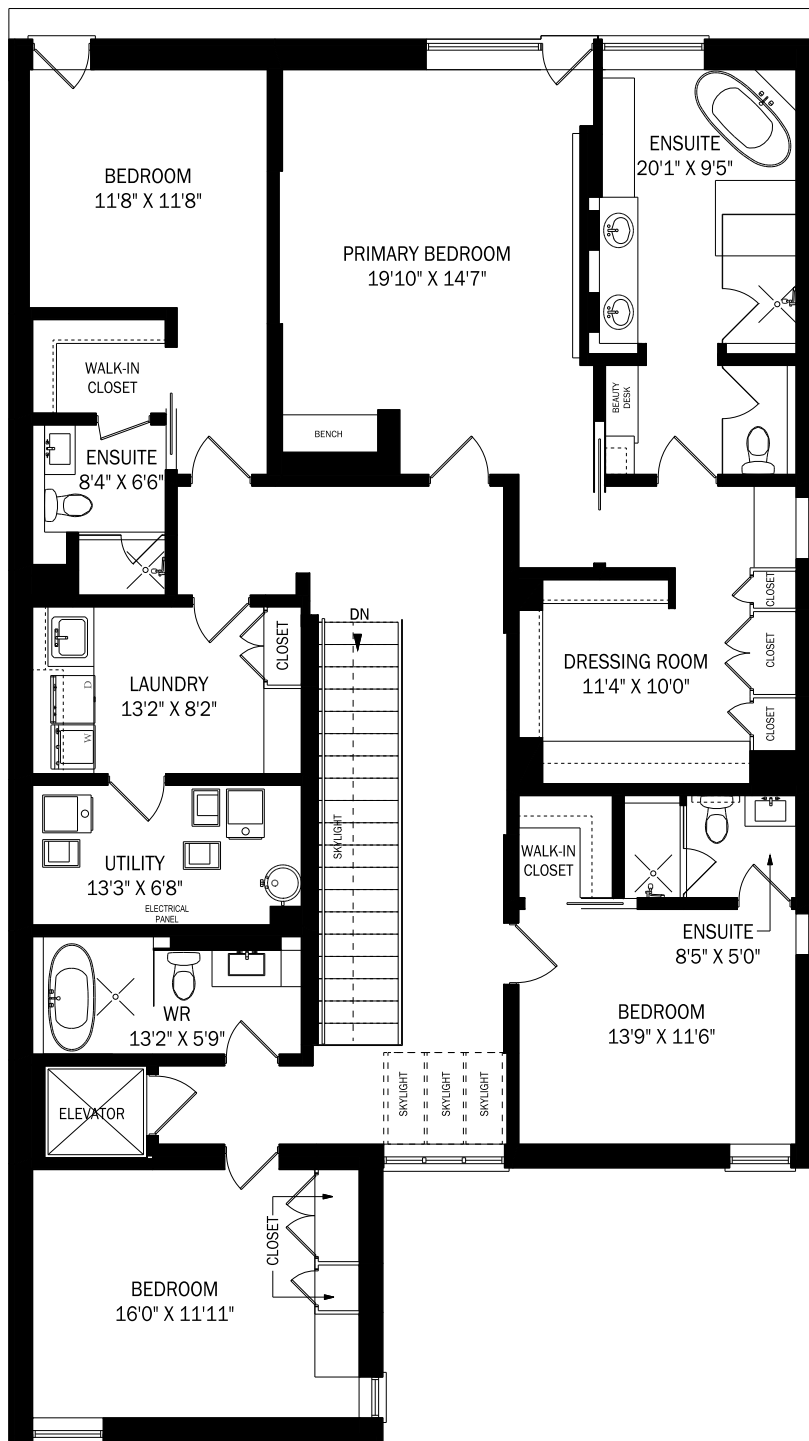

50 TEDDINGTON PARK AVENUE, TORONTO

CEILING HEIGHT 9'0"

SECOND FLOOR - 2446 SQUARE FEET

Erin Ashby
Sales Representative

Brittany Poole
Sales Representative

Chestnut Park Real Estate Limited, Brokerage

www.erinashby.com
Mobile: 416.276.4849
erinashby@chestnutpark.com
www.brittanypoole.com
Mobile: 647.822.5730
brittany@theashbypoolsteam.com
Office: 416.925.9191

Note: Although measurements and area believed to be accurate they should be considered approximate. www.PlansForYou.ca | 416 999 5096
Friday, May 23, 2025