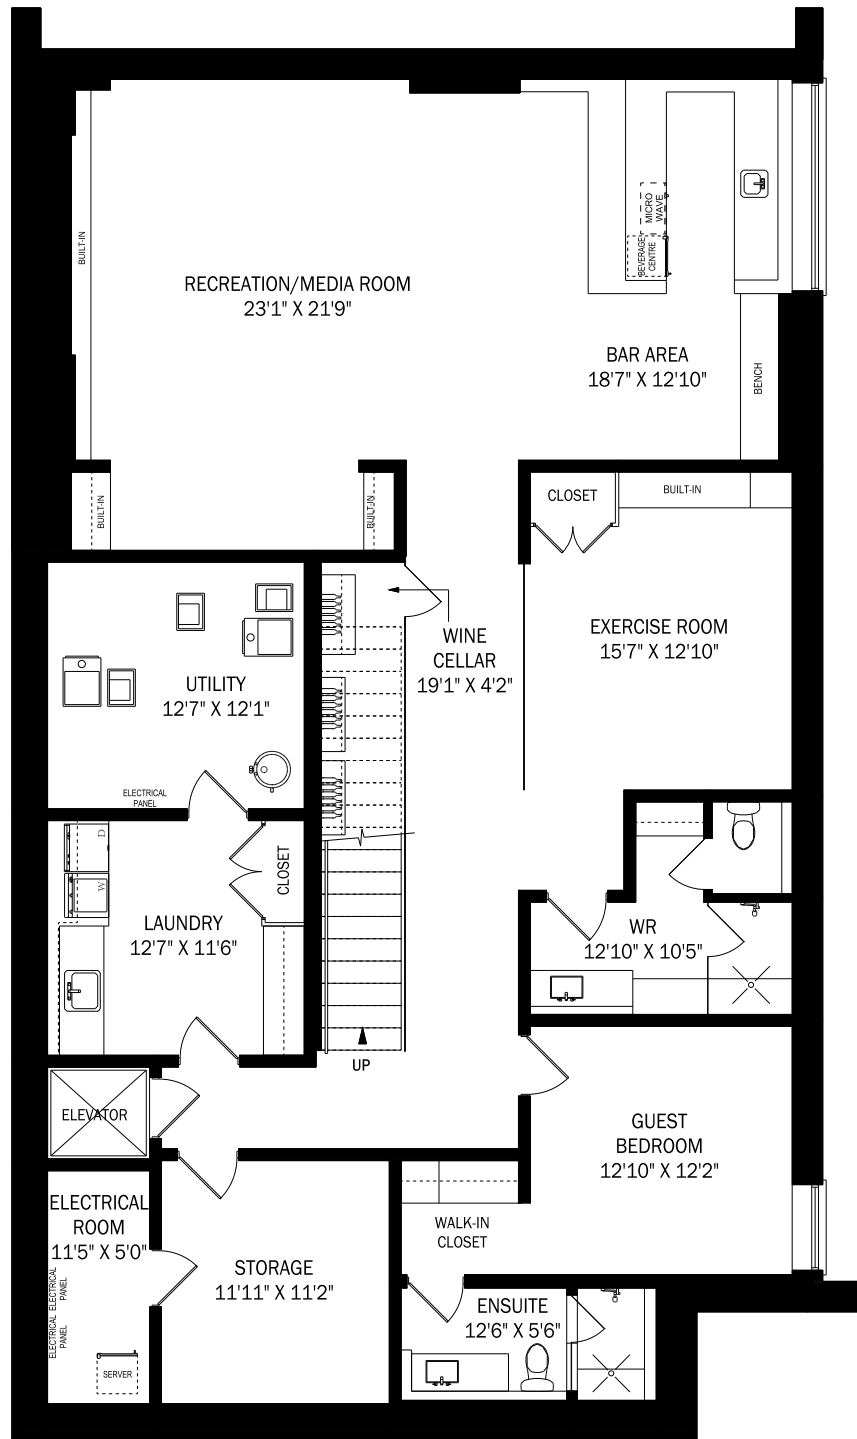

# 50 TEDDINGTON PARK AVENUE, TORONTO

CEILING HEIGHT 9'0"

**LOWER LEVEL - 2683 SQUARE FEET**

**Erin Ashby**  
Sales Representative

**Brittany Poole**  
Sales Representative

**Chestnut Park Real Estate Limited, Brokerage**