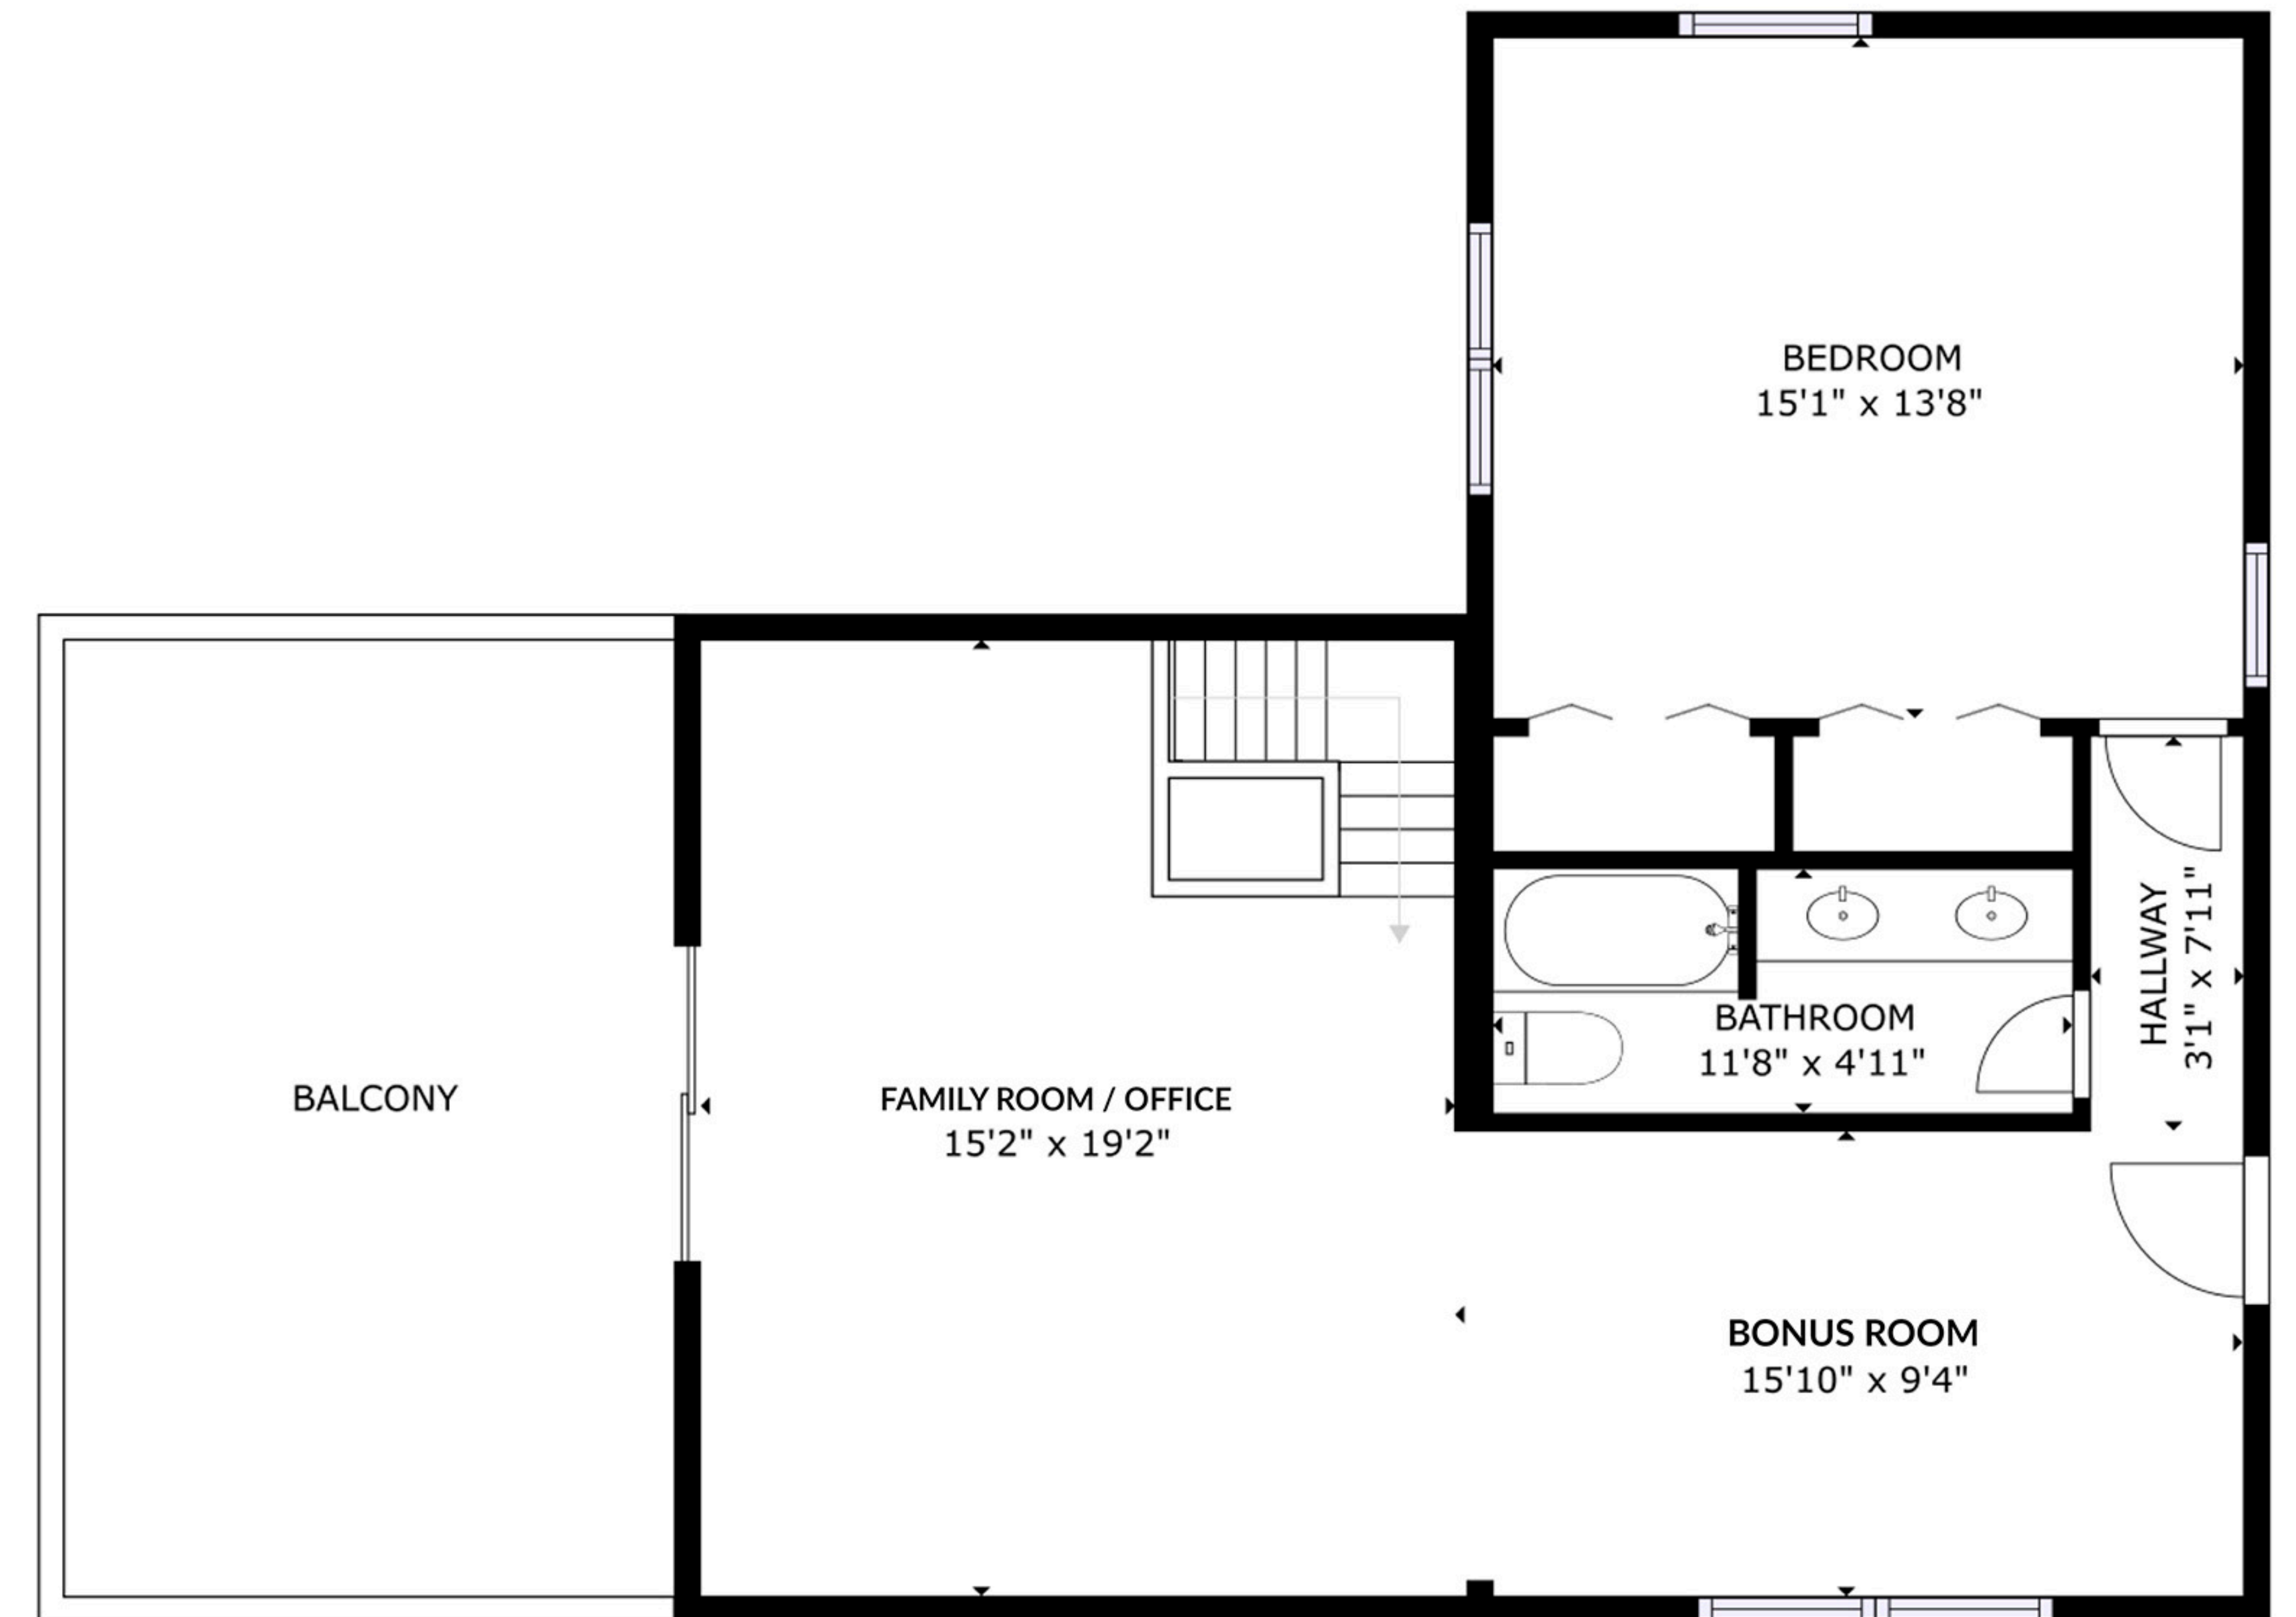

FLOOR 1

FLOOR 2

GROSS INTERNAL AREA
 FLOOR 1: 966 sq ft, FLOOR 2: 854 sq ft
 EXCLUDED AREAS; DECK: 195 sq ft, BALCONY: 235 sq ft
 TOTAL: 1,820 sq ft
 SIZES AND DIMENSIONS ARE APPROXIMATE, ACTUAL MAY VARY.