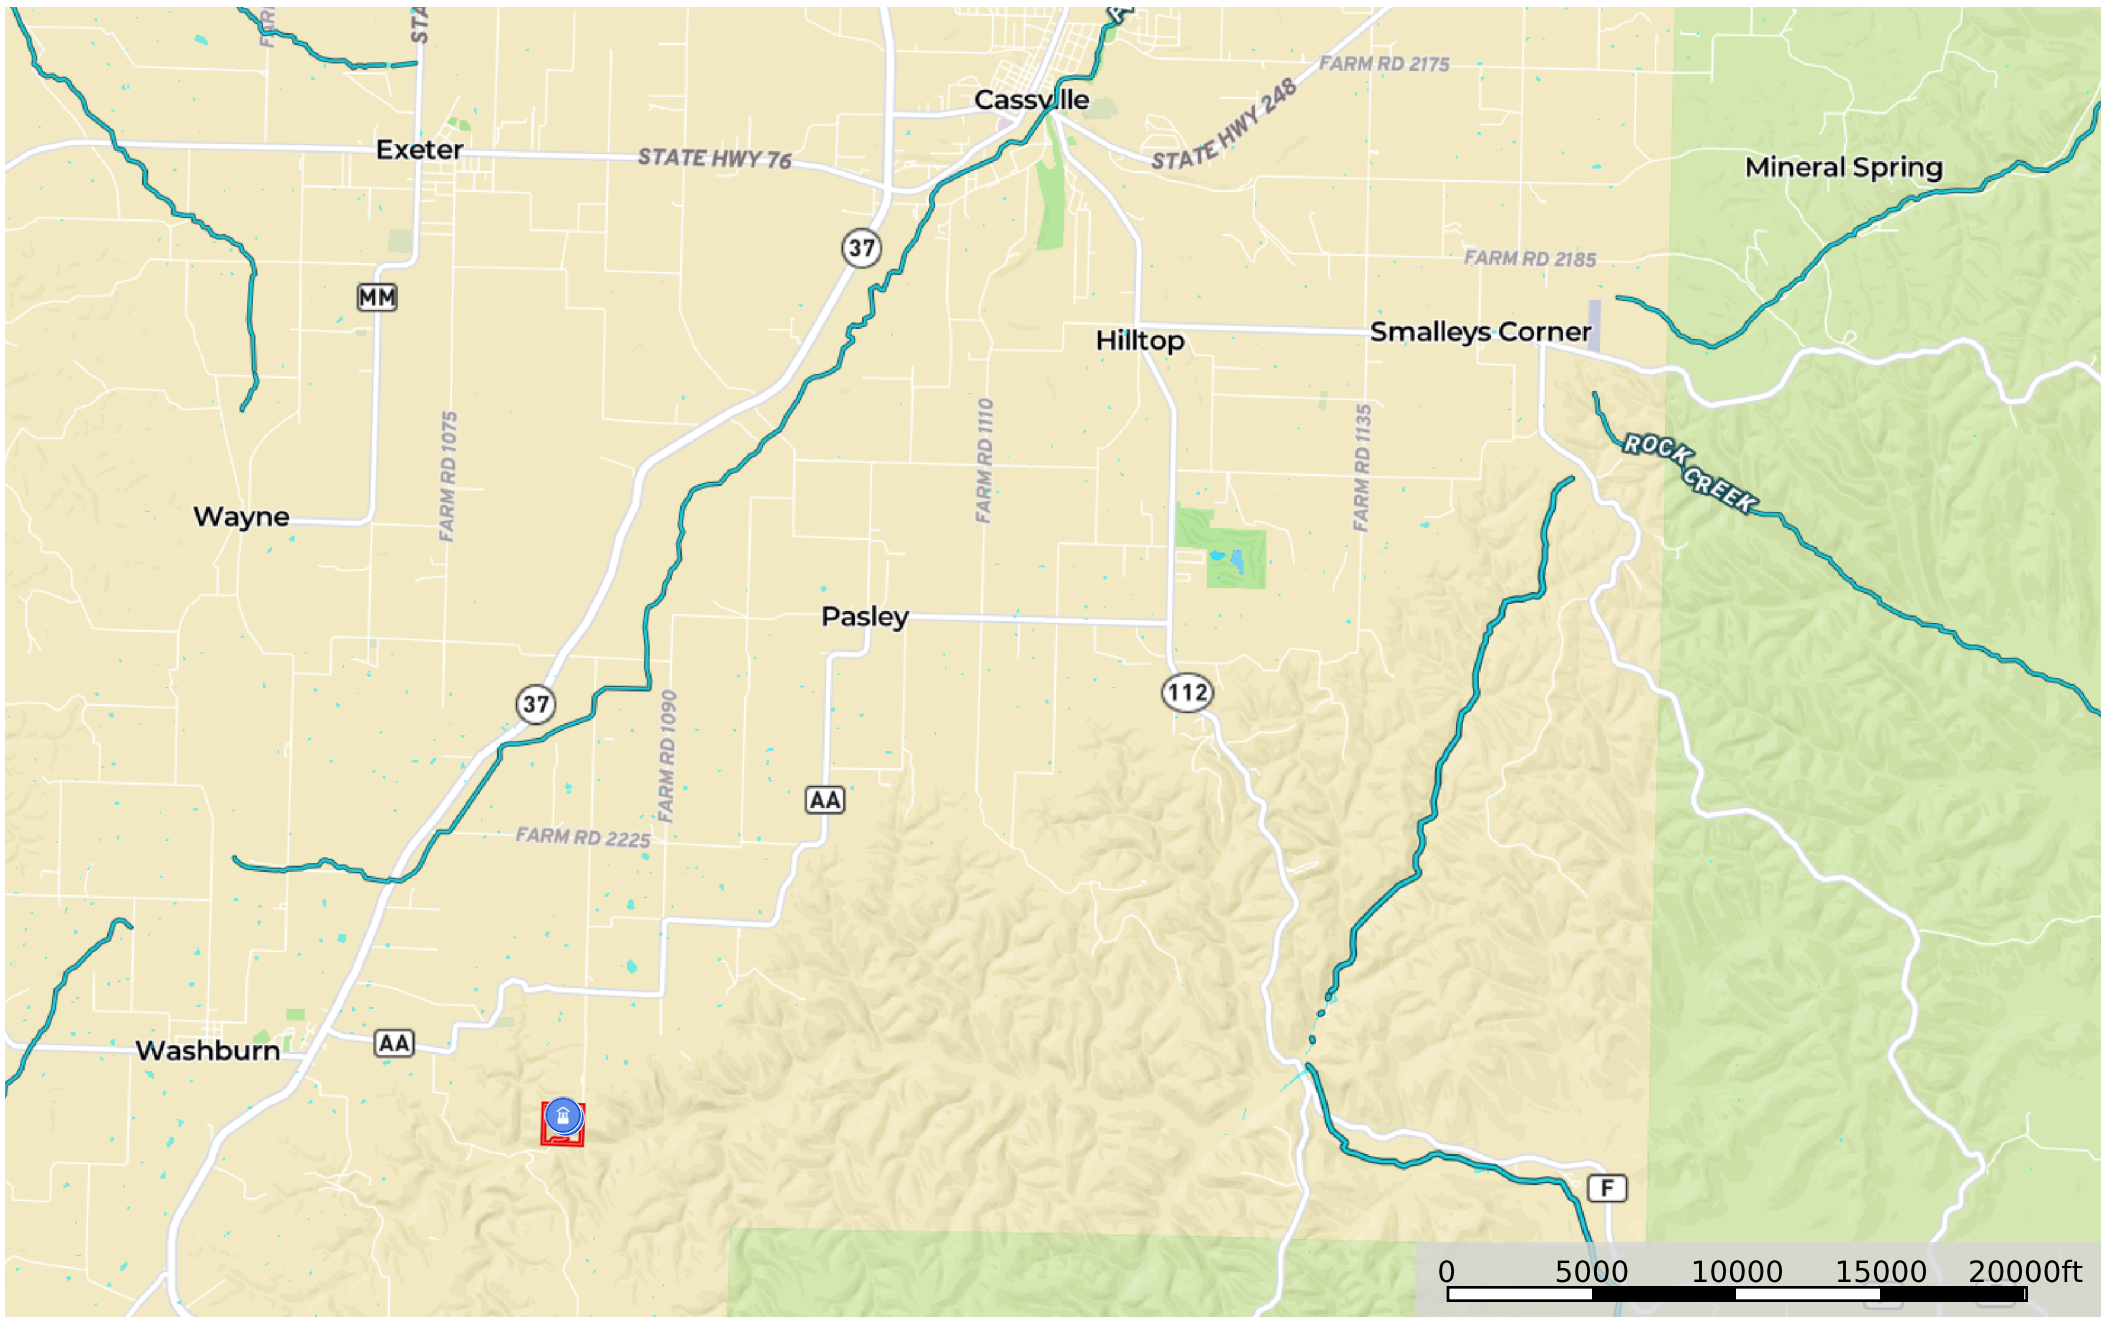

# Sparkman Hollow 40

Barry County, Missouri, 40 AC +/-

- Well
- Boundary
- Stream, Intermittent
- River/Creek
- Water Body