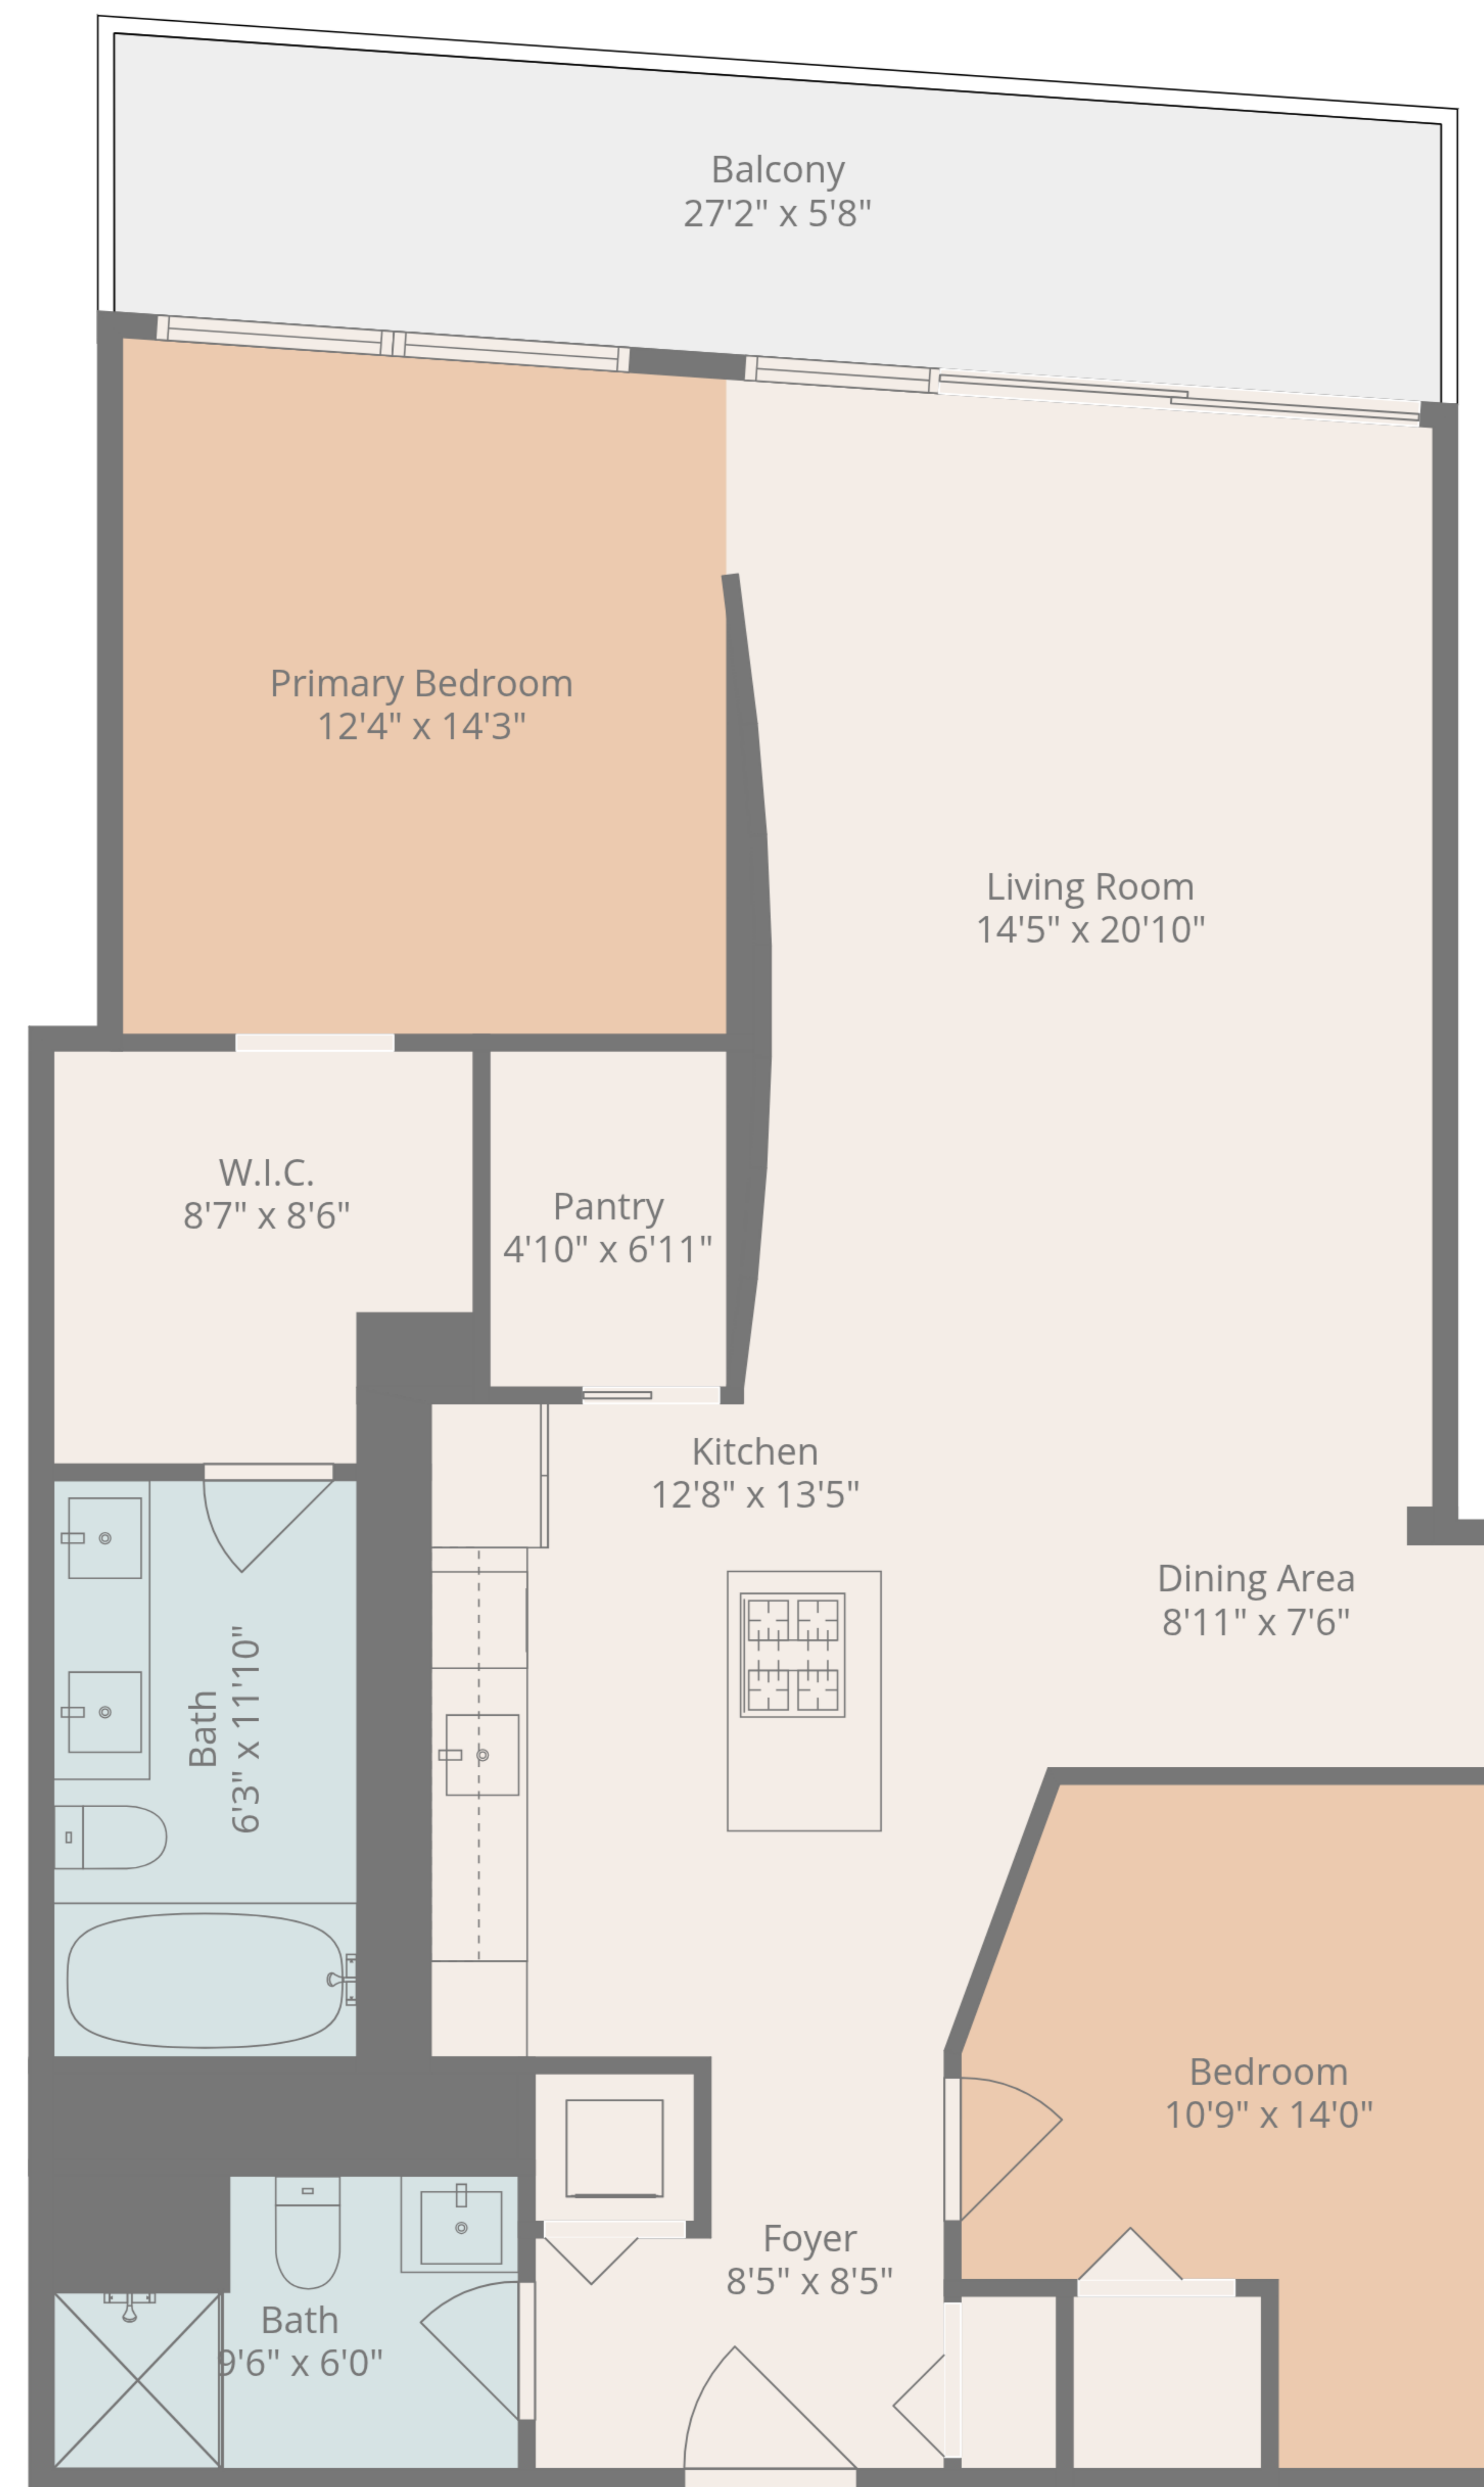

TOTAL: 1207 sq. ft

1st floor: 1207 sq. ft

EXCLUDED AREAS: BALCONY: 155 sq. ft, WALLS: 74 sq. ft

TOTAL: 1207 sq. ft

1st floor: 1207 sq. ft

EXCLUDED AREAS: BALCONY: 155 sq. ft, WALLS: 74 sq. ft