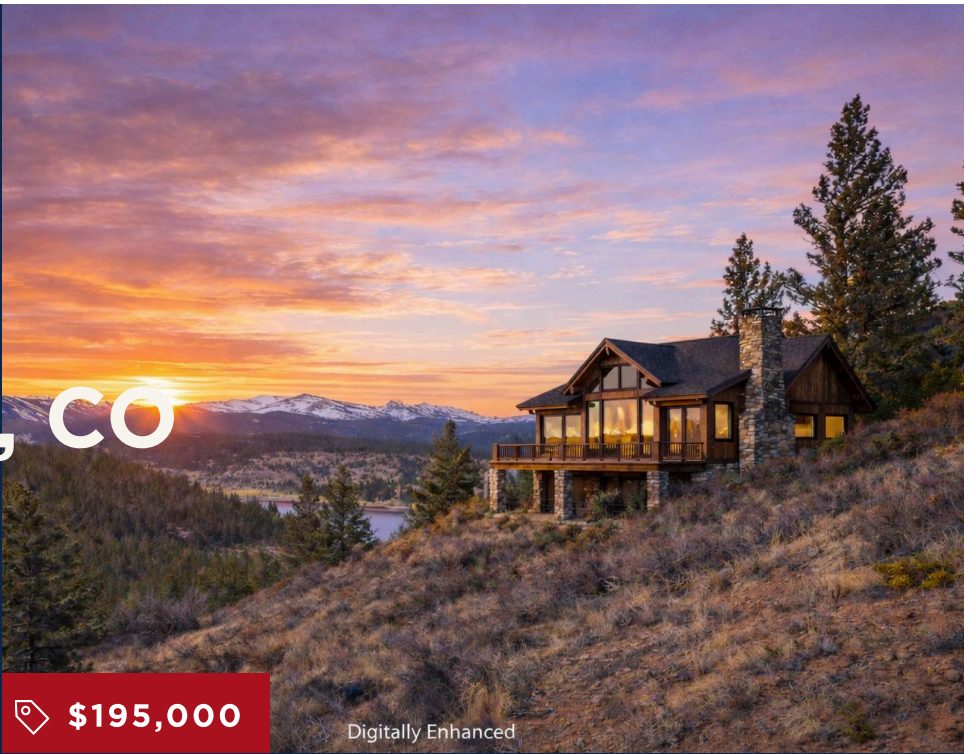

58 Doe Trl Nederland, CO

 **\$195,000**

Digitally Enhanced

ICONIC NEDERLAND VIEWS AWAIT

Design and build within Nederland town limits on a homesite that captures lake, ski area, and Continental Divide views in one sweep. Enjoy close proximity to downtown shops, dining, and live music, along with quick access to trails and recreation, all in a community gaining statewide attention.

 **0.82 ACRES**

Lake, ski area, and Divide views from one rare in-town homesite

-  Close to Town
-  Property Corners Marked
-  Continental Divide Views
-  Easy Access

 **VIEWS**

INTERESTED?

Scan the QR Code or use the URL below to access additional photos and information on all the features for this property.