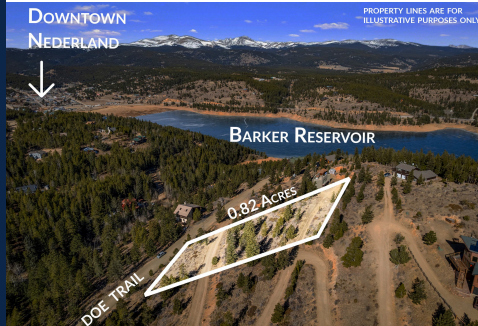

58 Doe Trl Nederland, CO

 **\$195,000**

Digitally Enhanced

ICONIC NEDERLAND VIEWS AWAIT

Design and build within Nederland town limits on a homesite that captures lake, ski area, and Continental Divide views in one sweep. Enjoy close proximity to downtown shops, dining, and live music, along with quick access to trails and recreation, all in a community gaining statewide attention.

 **0.82 ACRES**

Lake, ski area, and Divide views from one rare in-town homesite

-  Close to Town
-  Property Corners Marked
-  Continental Divide Views
-  Easy Access

 **VIEWS**

INTERESTED?

Scan the QR Code or use the URL below to access additional photos and information on all the features for this property.