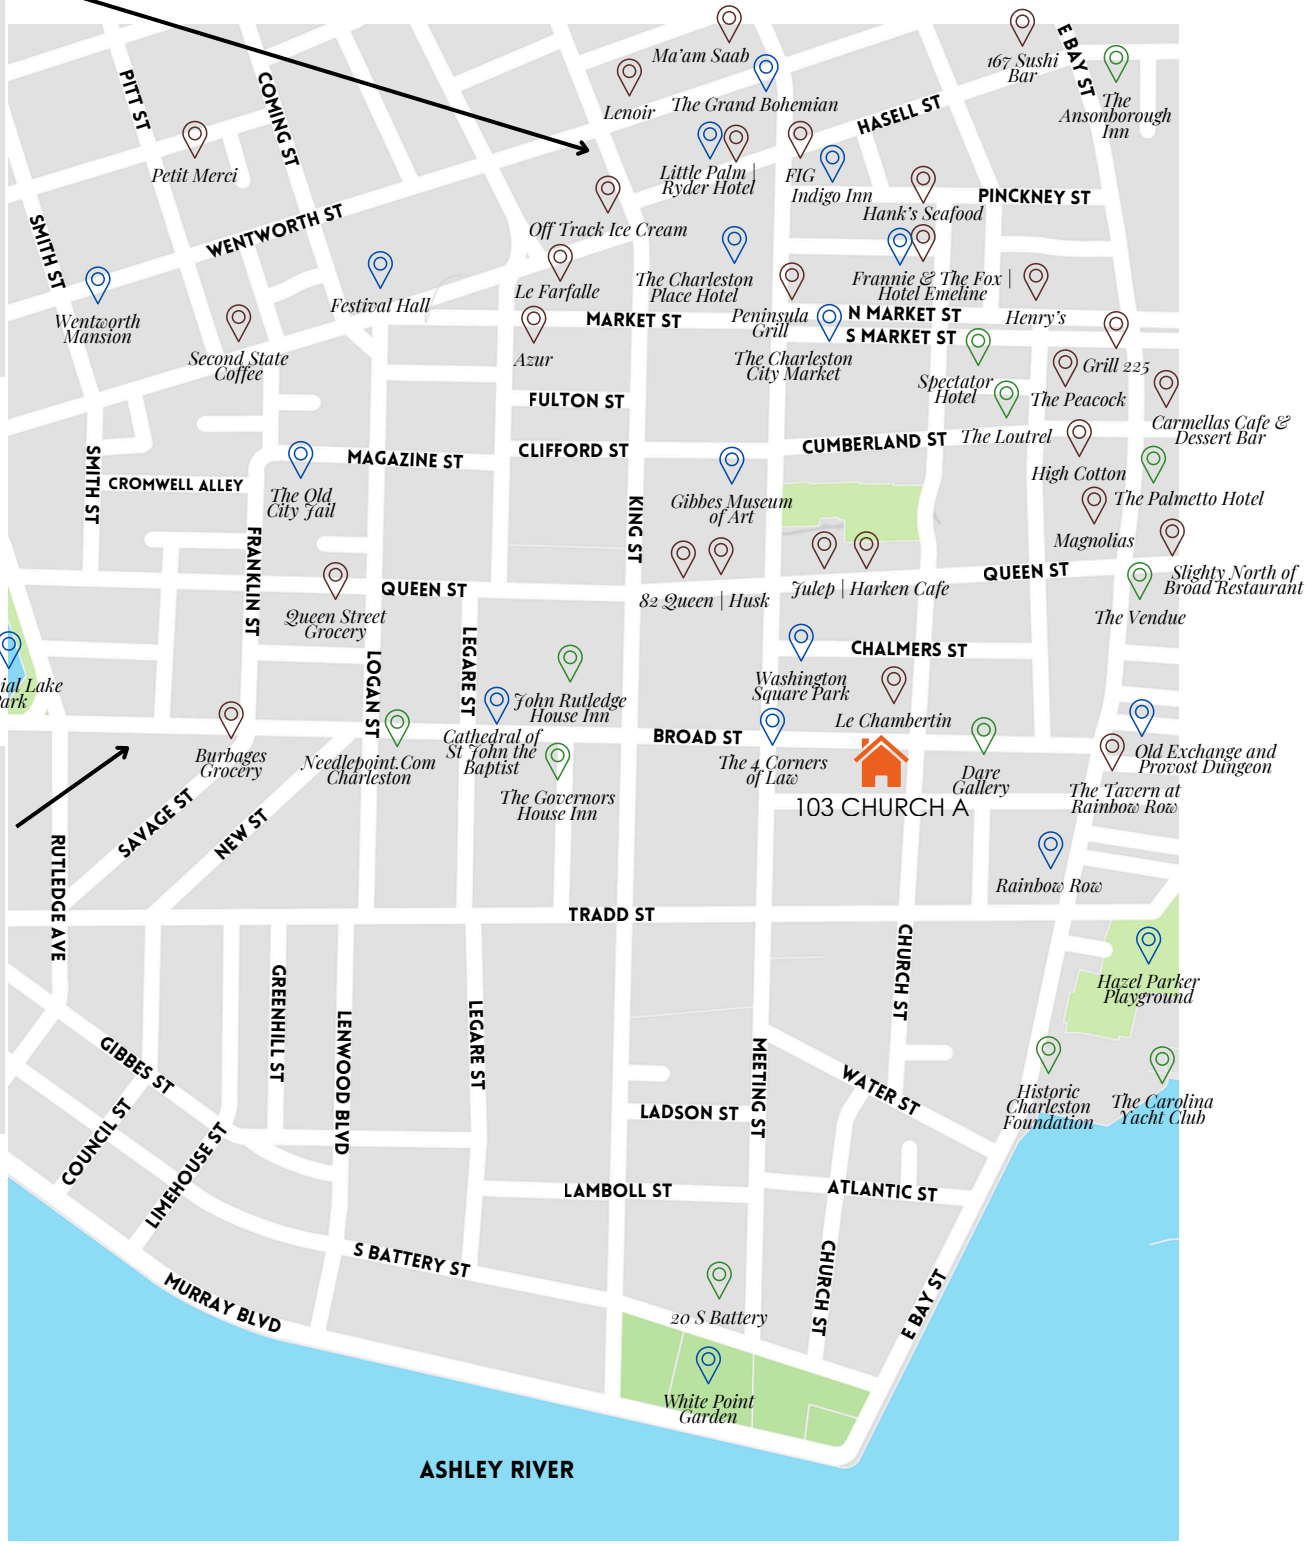

# What's in the neighborhood?

103 CHURCH STREET A

- King Street Retail**
- Millers All Day
  - Bin 152
  - Lake Pajamas
  - Beau & Ro
  - Madison Matthews
  - Reinert Fine Art Gallery
  - 167 Raw Oyster Bar
  - Brooks Brothers
  - J.McLaughlin
  - LoveShackFancy
  - Target
  - Estelle Colored Glasses
  - Gretchen Scott
  - Faherty Charleston
  - Juliska Flagship Store
  - J.Crew
  - Candlefish
  - M. Dumas & Sons
  - Croghan's Jewelry Box
  - Hampden
  - Jordan Lash Charleston
  - Pottery Barn
  - Veronica Beard

- Broad Street Retail & Restaurants**
- Gaulart & Maliclet
  - Sorelle
  - Sorelle Mercato
  - goat.sheep.cow
  - Bagels by Kiss
  - Blind Tiger
  - The Establishment
  - The Little Market
  - Oak Steakhouse
  - Brasserie la Banque
  - Bar Vaute
  - Mary Martin Fine Art
  - Simpatico Gallery
  - Seyahan Jewelry
  - Franklin & Rose

- Restaurants & Grocery
- Parks & Landmarks
- Schools
- Accommodations & Health