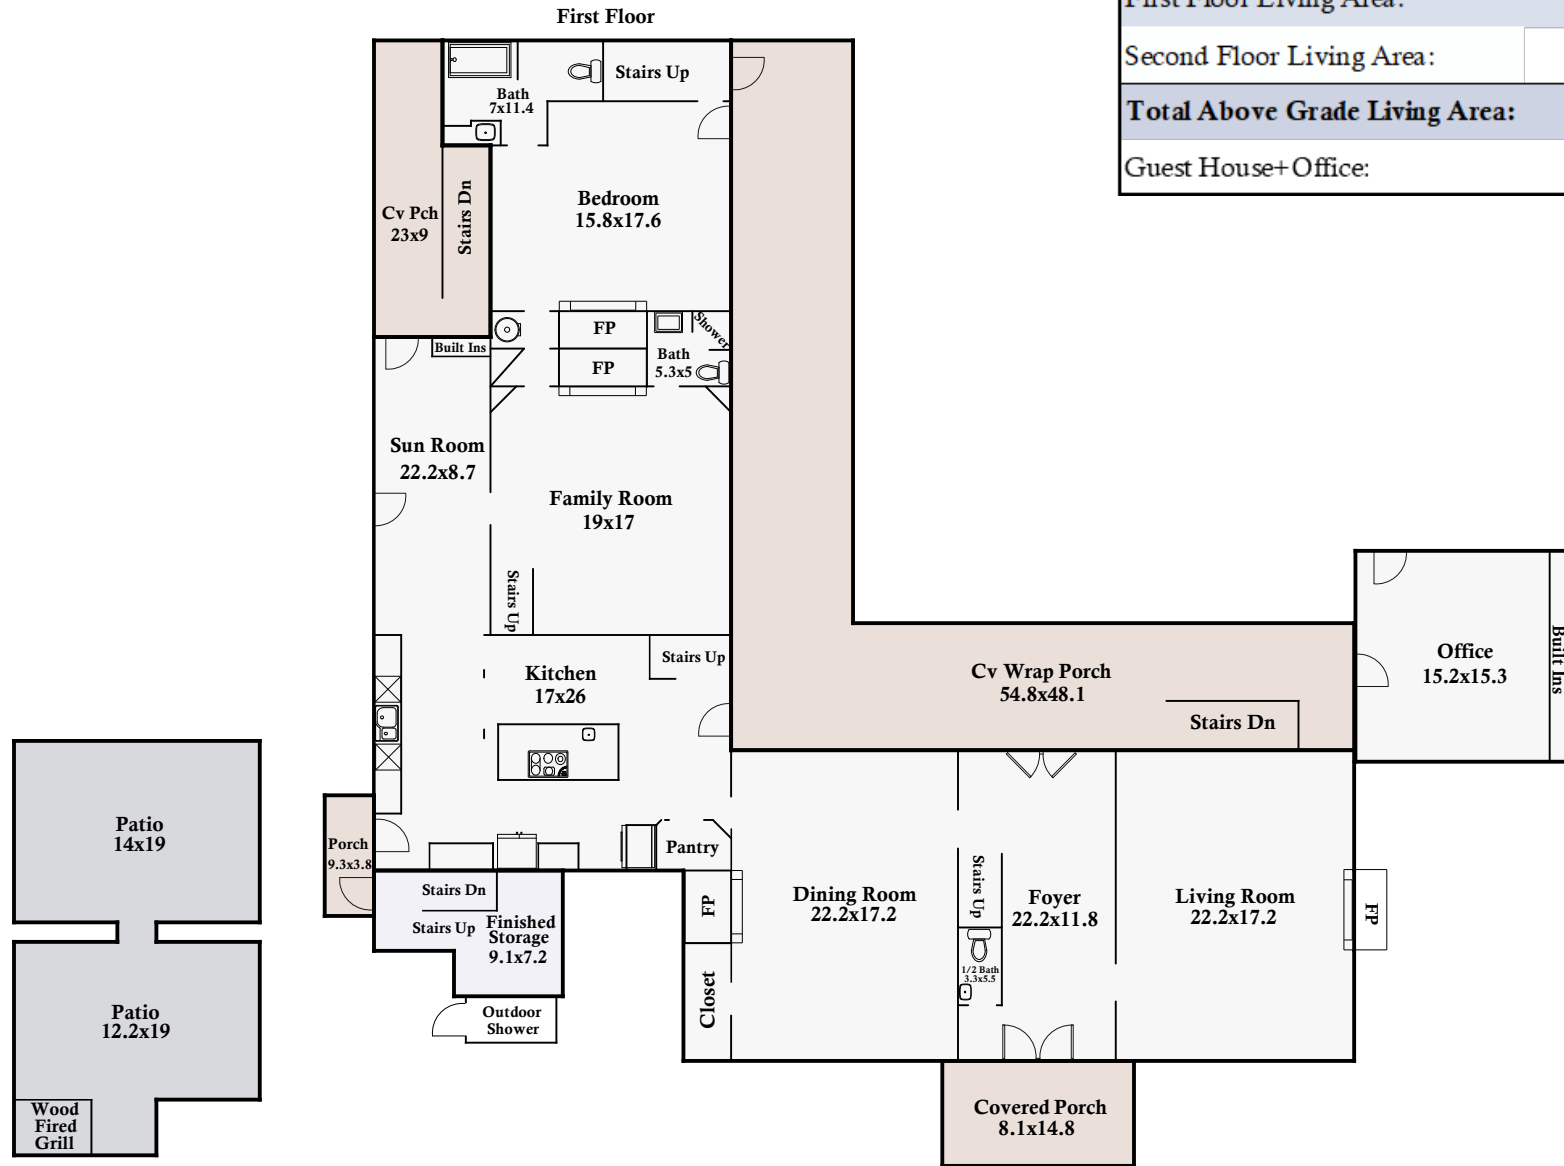

# 6720 Mebane Oaks Rd

<b>Total Living Area:</b>	<b>5,658</b>	<b>sq ft</b>
First Floor Living Area:	2,801.8	sq ft
Second Floor Living Area:	2,150.9	sq ft
<b>Total Above Grade Living Area:</b>	<b>4,953</b>	<b>sq ft</b>
Guest House+ Office:	705	sq ft

# 6720 Mebane Oaks Rd

<b>Total Living Area:</b>	<b>5,658</b>	<b>sq ft</b>
First Floor Living Area:	2,801.8	sq ft
Second Floor Living Area:	2,150.9	sq ft
<b>Total Above Grade Living Area:</b>	<b>4,953</b>	<b>sq ft</b>
Guest House+Office:	705	sq ft