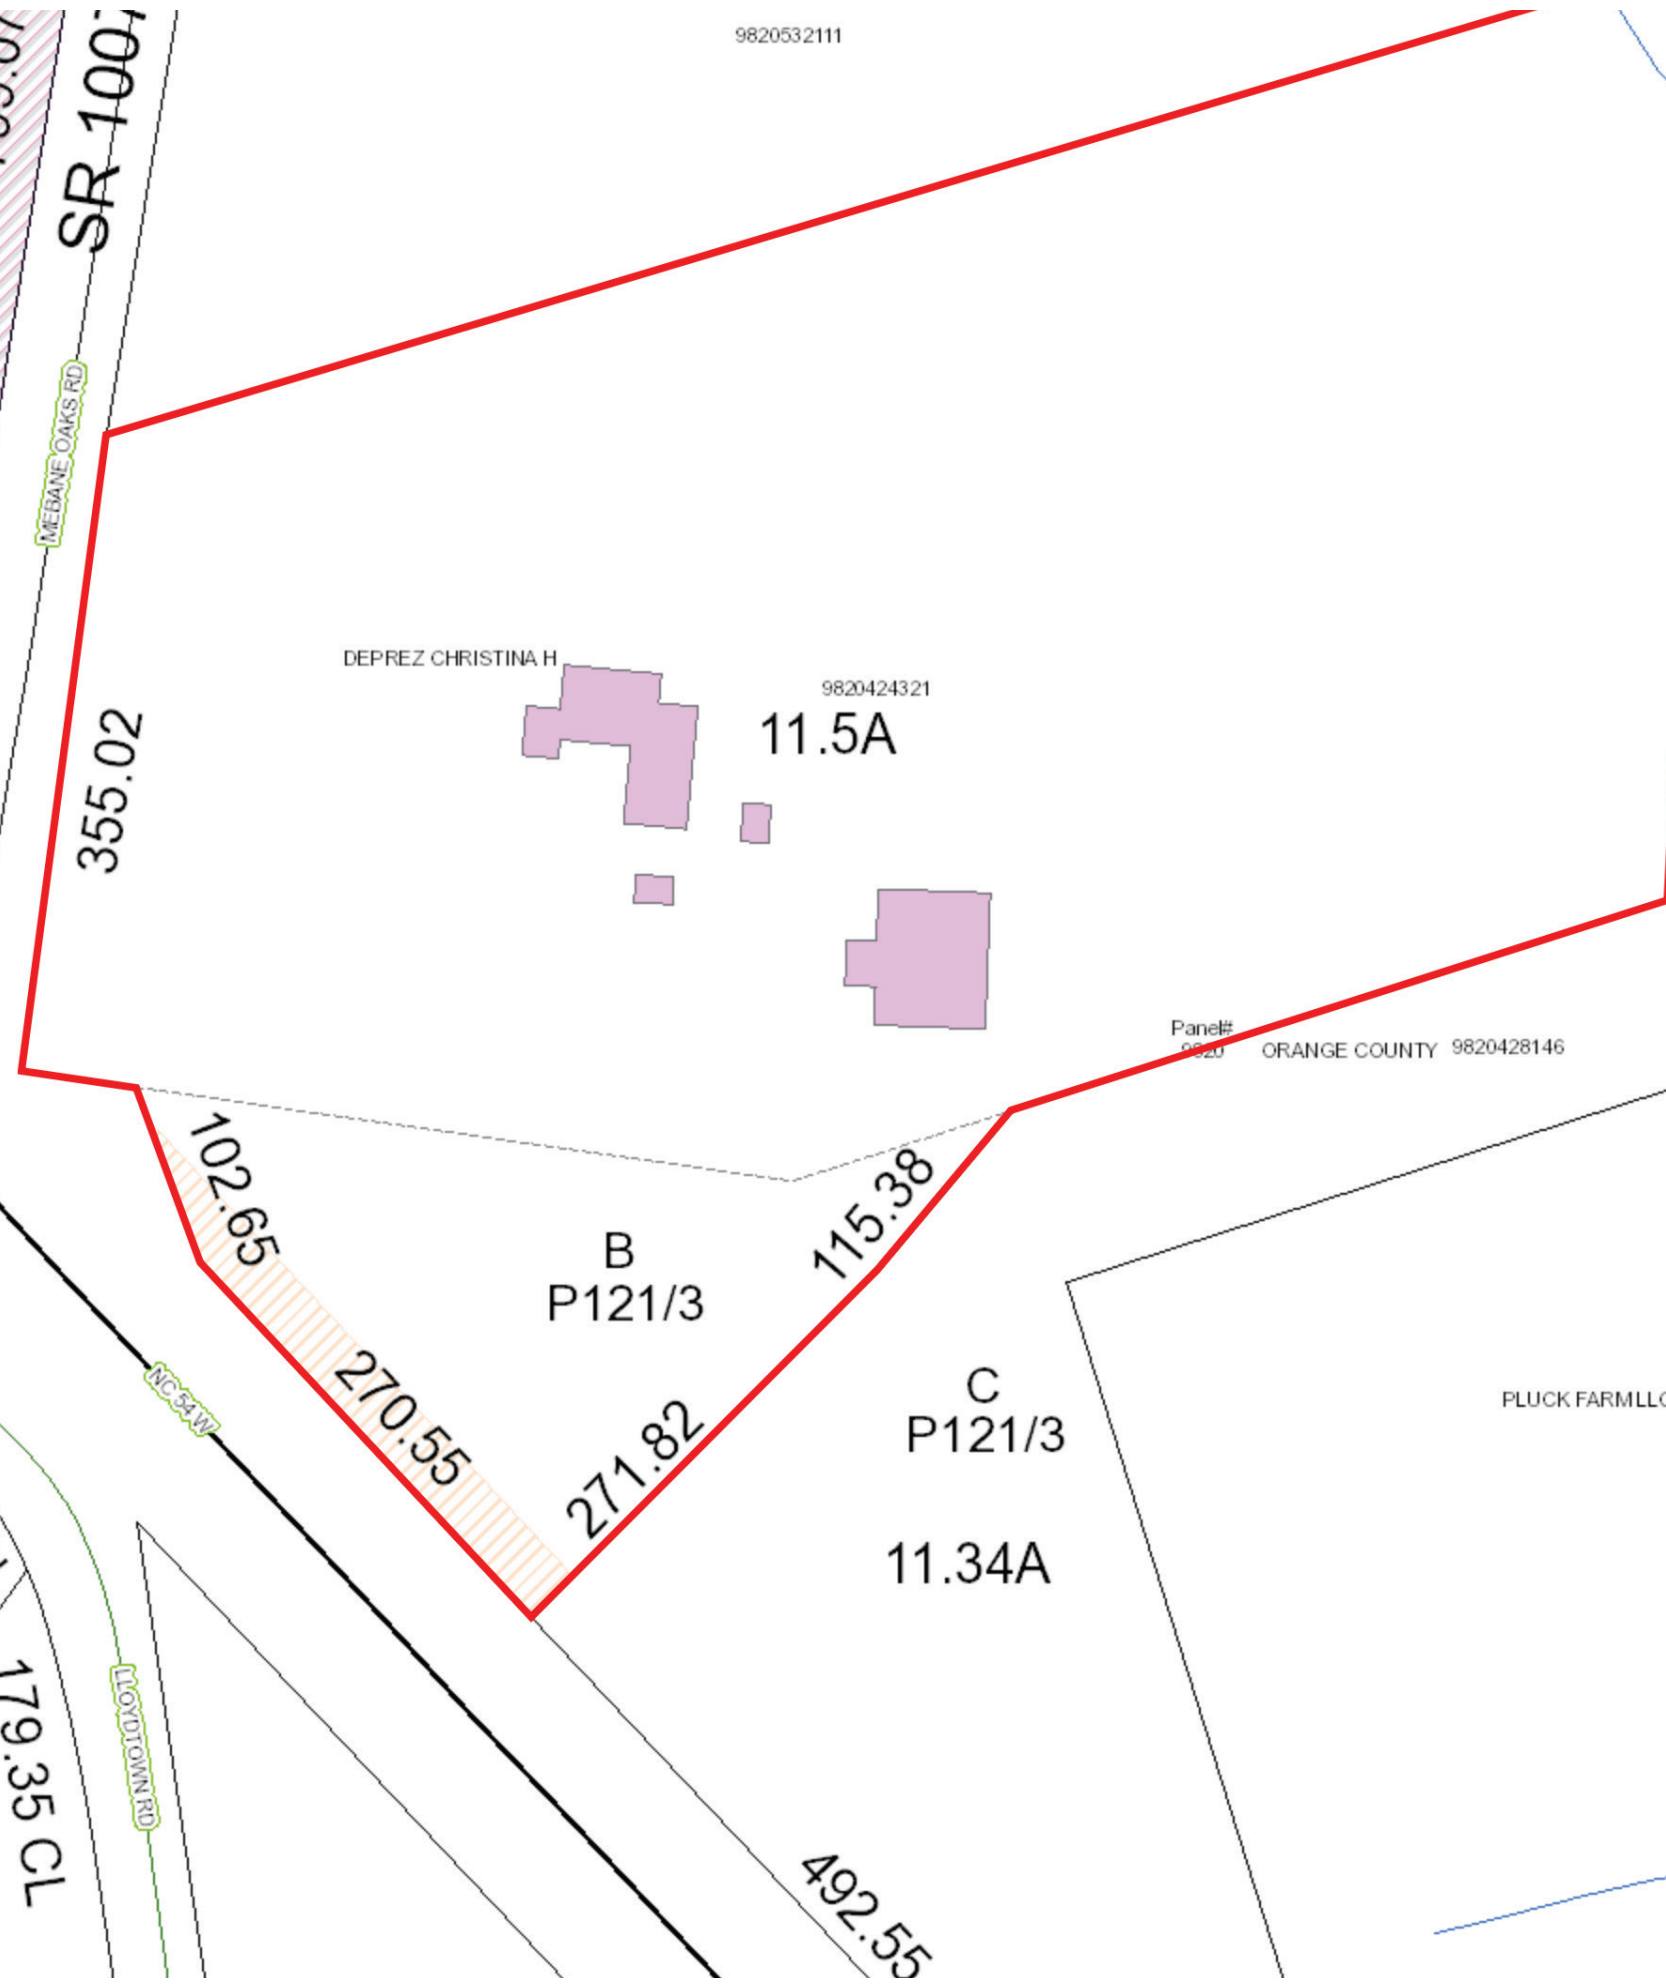

10.01A TOTAL
8.66A (EXC.54)

HOOTEN JAMES P JR
HOOTEN ELIZABETH G 9820326774

964.09

799.07

142.36

20

10.40

SR 100

MEGANE OAKS RD

9820532111

MANN

9820320551
LUMEN TECHNOLOGIES INC

1.29A
9820314948

AKHTER SYED A 9820314589

5.11A

DEPREZ CHRISTINA H 9820424321

11.5A

Panel# 0020
ORANGE COUNTY 9820428146

B
P121/3

C
P121/3

11.34A

D
P121/3

PLUCK FARM LLC

9820515399

90.04 127.15 CL

259.38

320.24 CL

179.35 CL

LLOYDTOWN RD

492.55