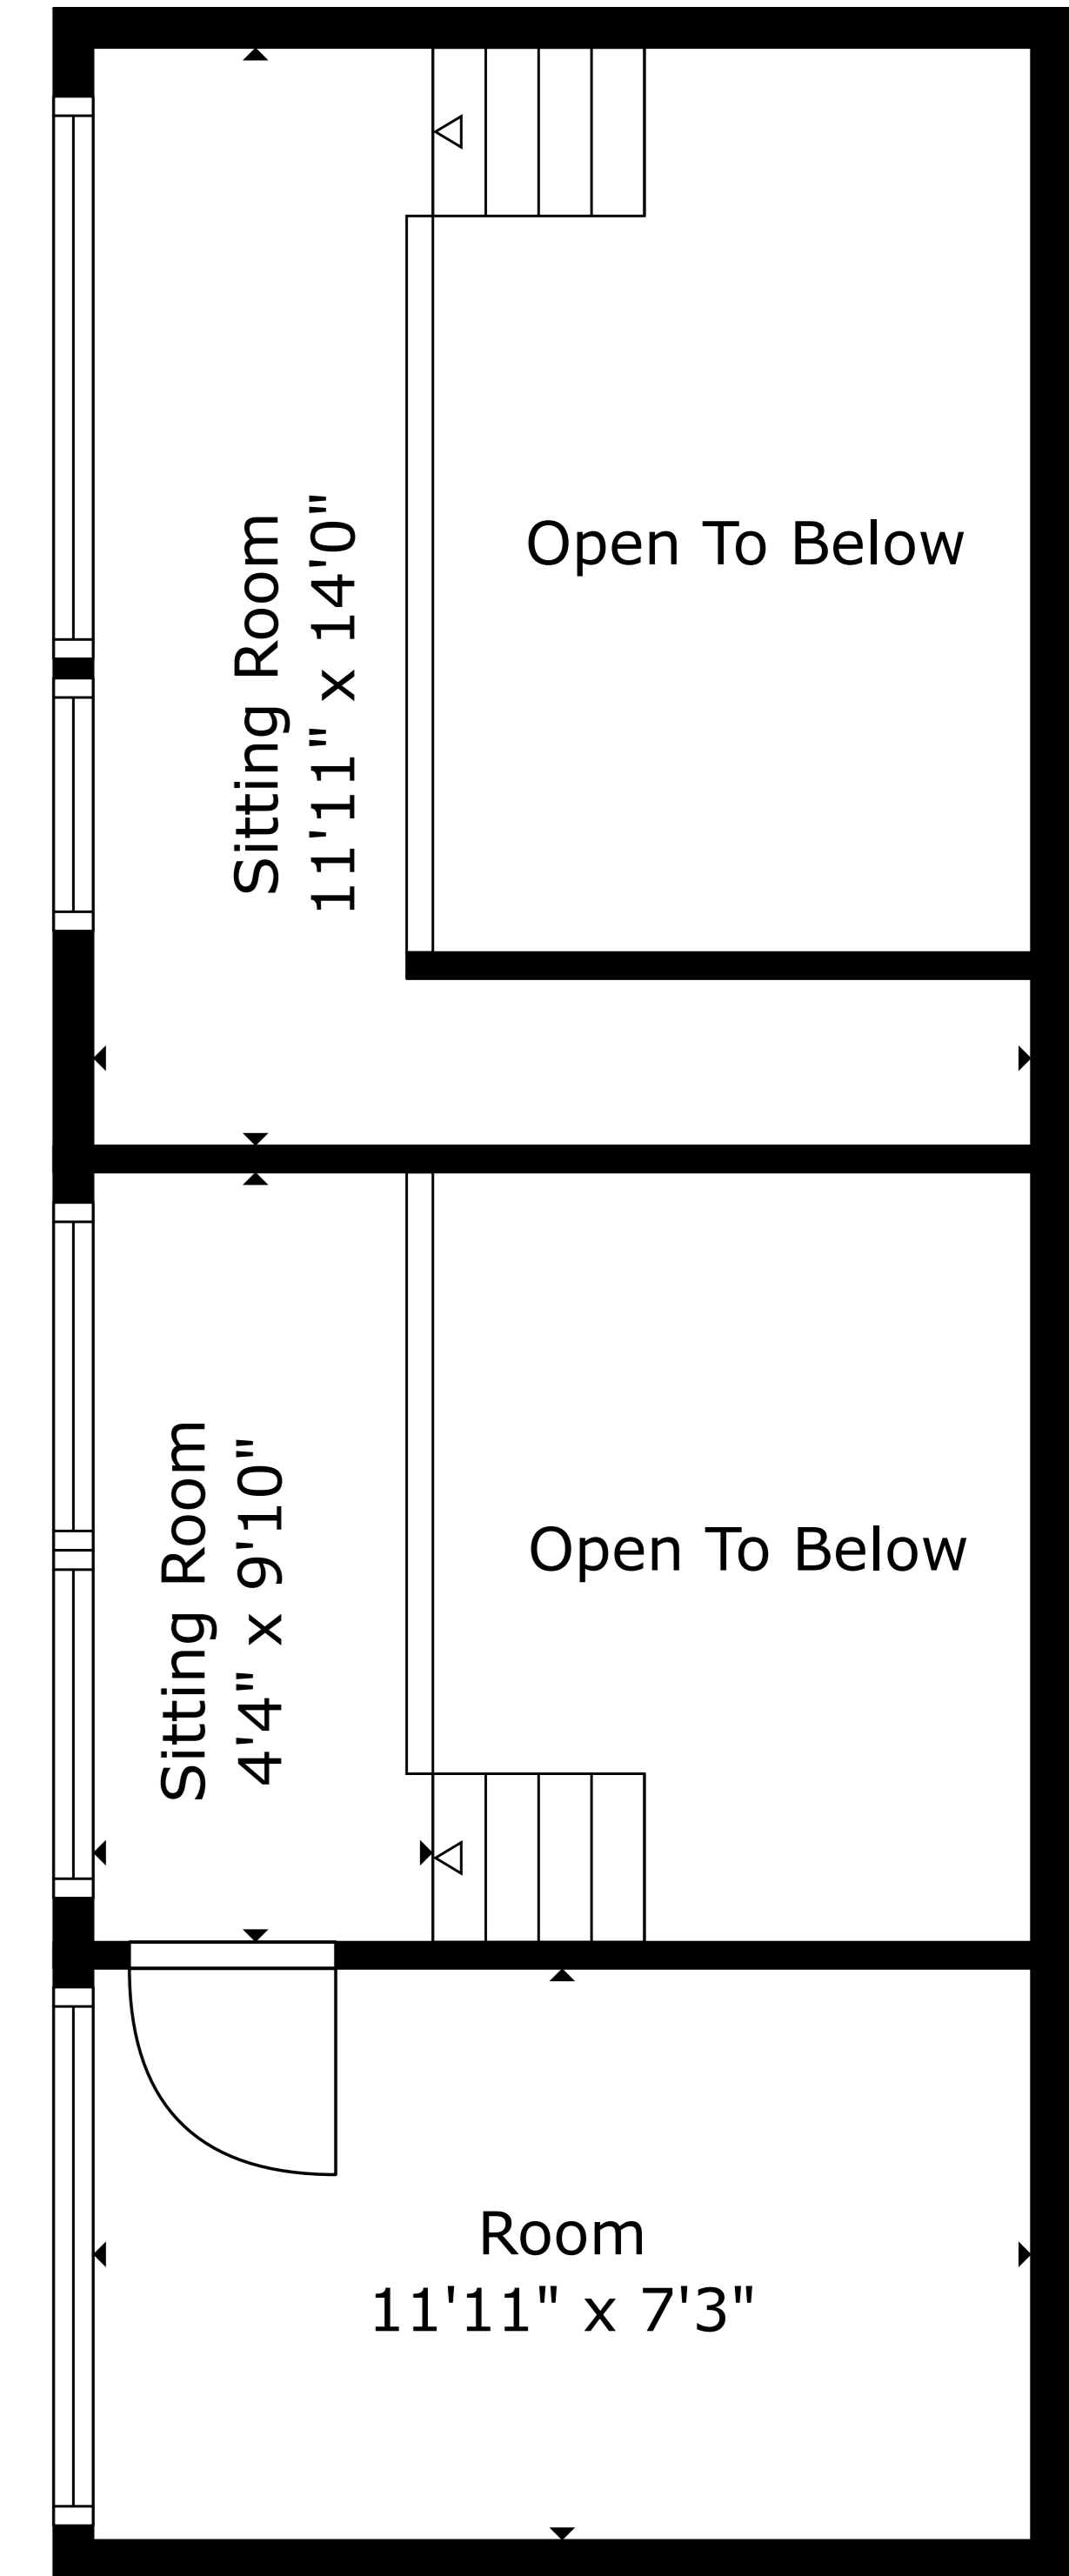

Basement 2

Basement 1

1st Floor

2nd Floor

**5 Pine Road
Placitas, New Mexico 87043**

TOTAL: 1678 sq. ft

Basement 2: 0 sq. ft, Basement 1: 0 sq. ft, 1st floor: 1678 sq. ft, 2nd floor: 0 sq. ft
 EXCLUDED AREAS: BASEMENT: 37 sq. ft, PORCH: 11 sq. ft, GARAGE: 482 sq. ft,
 DECK: 689 sq. ft, LOW CEILING: 228 sq. ft, OPEN TO BELOW: 151 sq. ft

Dimensions Are Approximate, Actual May Vary. Preparer Not Liable For Discrepancies.