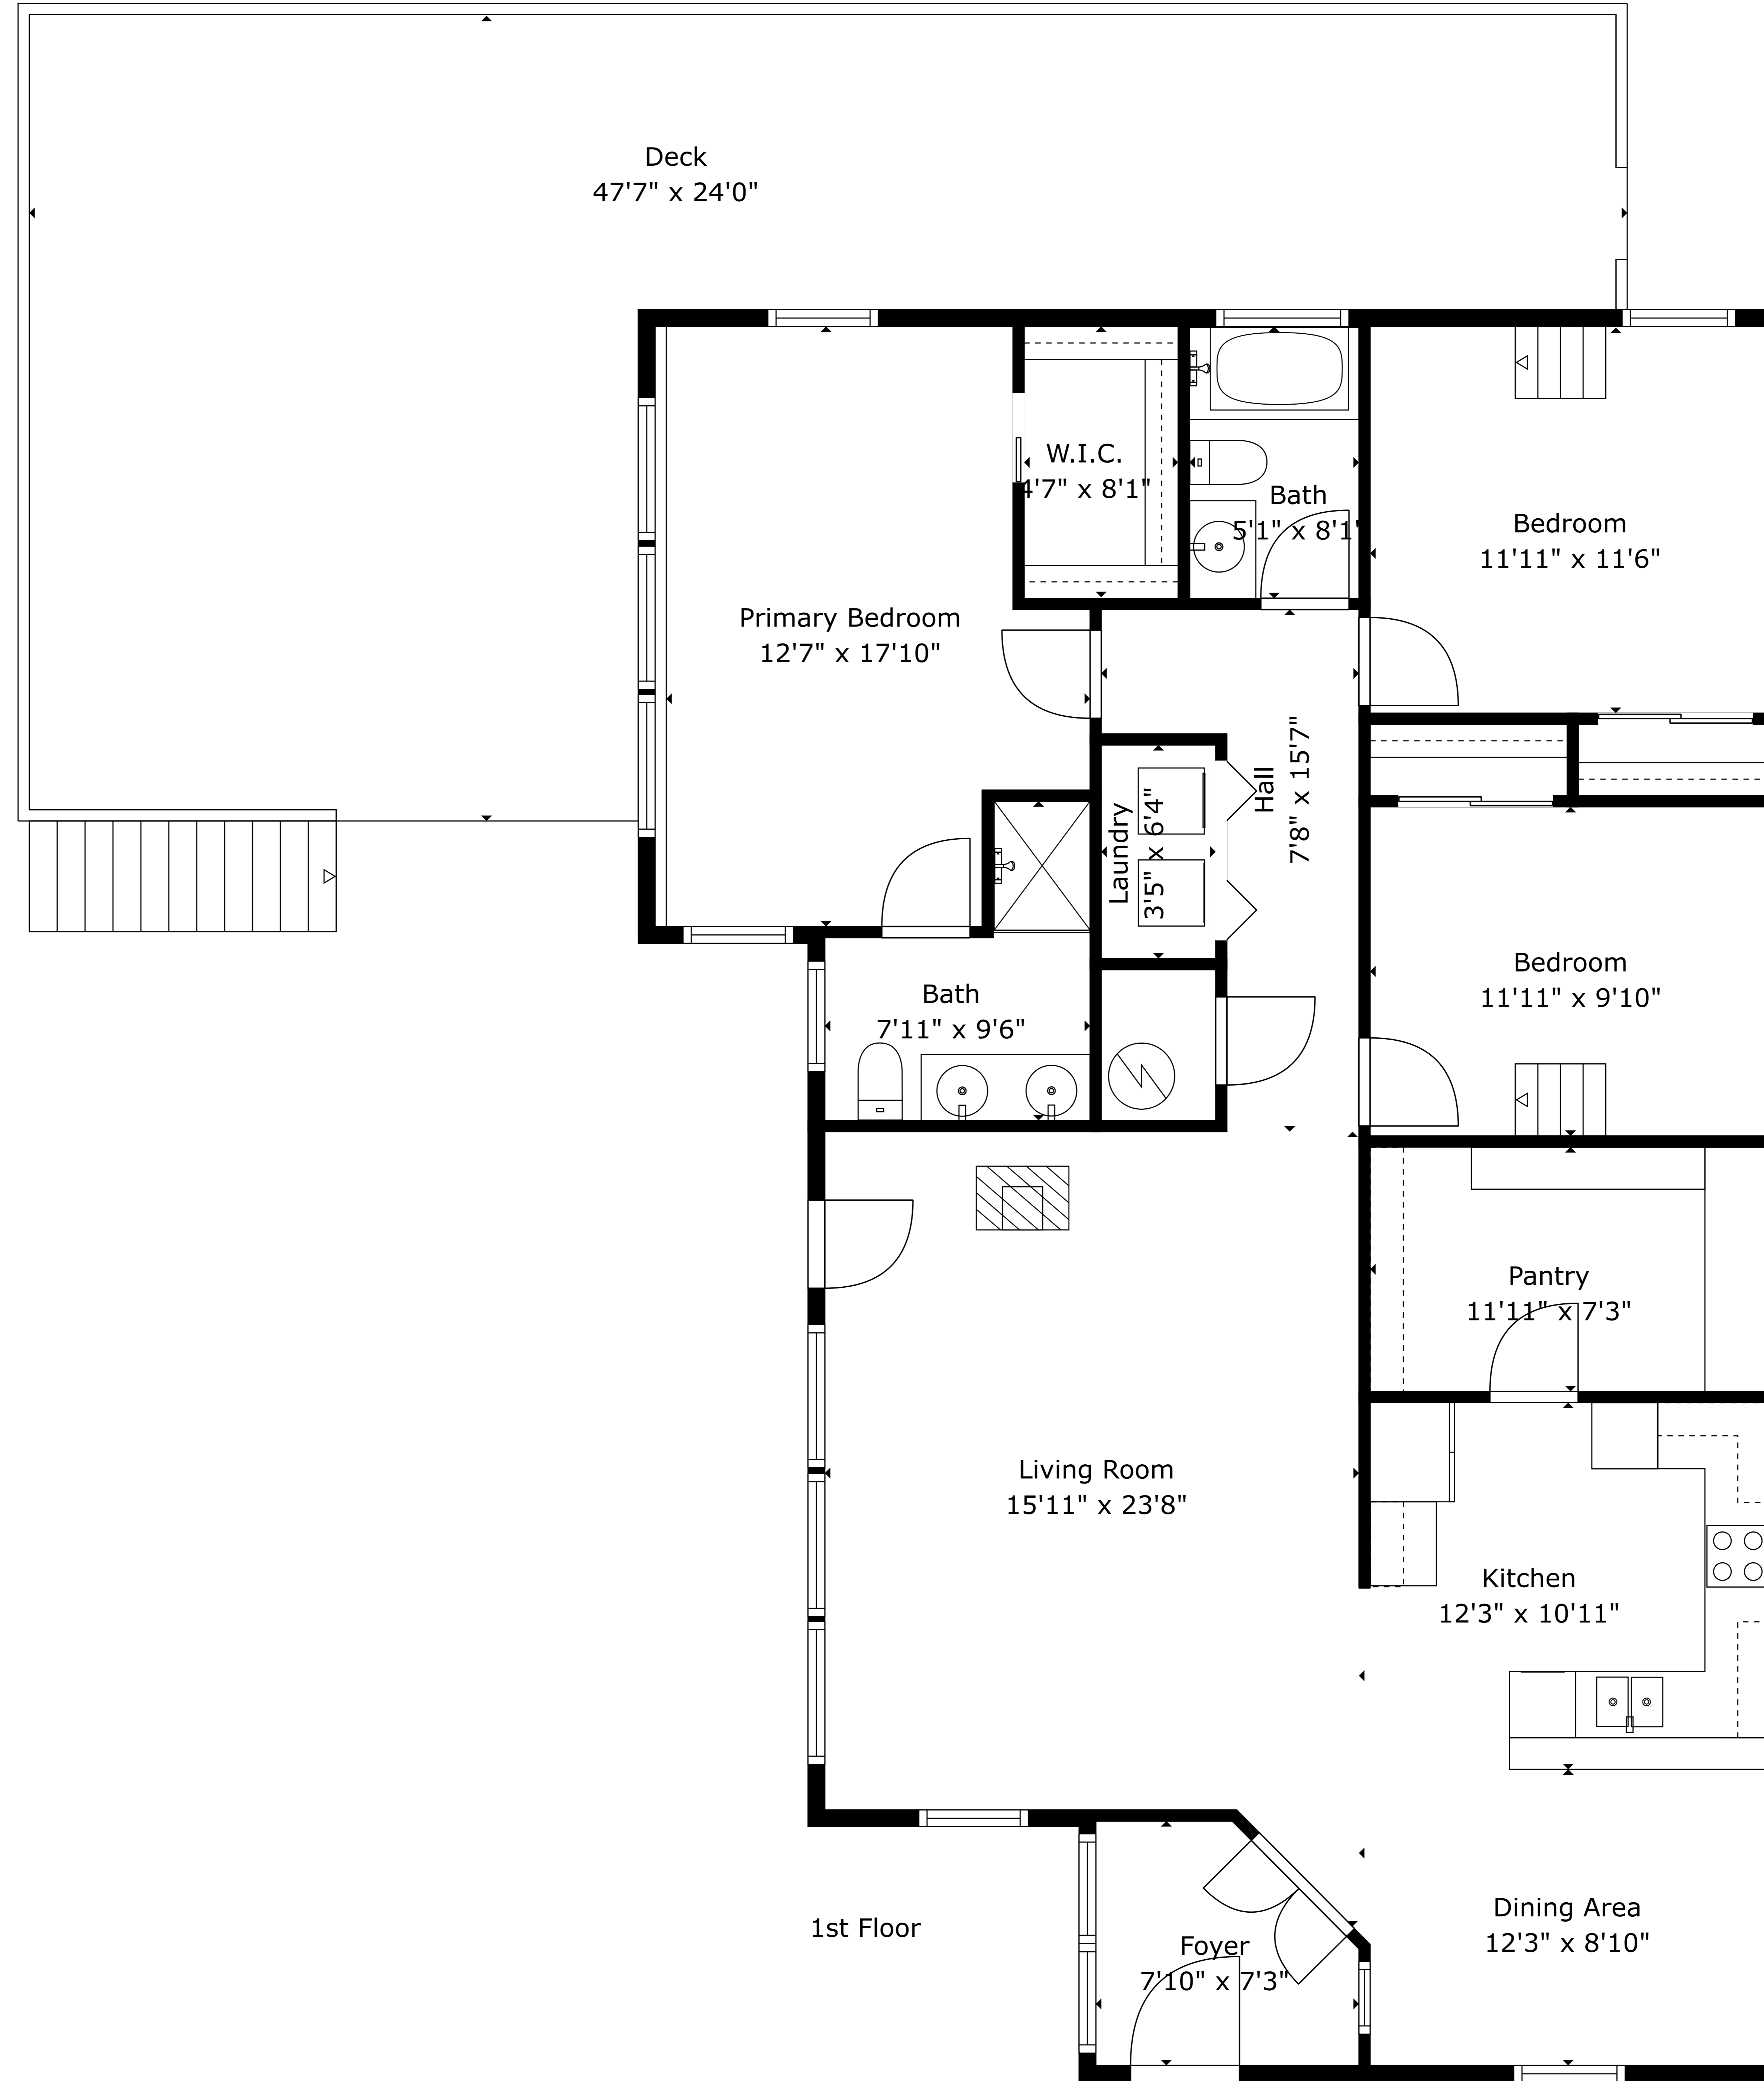

Basement 2

Basement 1

1st Floor

2nd Floor

**5 Pine Road
Placitas, New Mexico 87043**

TOTAL: 1678 sq. ft

Basement 2: 0 sq. ft, Basement 1: 0 sq. ft, 1st floor: 1678 sq. ft, 2nd floor: 0 sq. ft
 EXCLUDED AREAS: BASEMENT: 37 sq. ft, PORCH: 11 sq. ft, GARAGE: 482 sq. ft,
 DECK: 689 sq. ft, LOW CEILING: 228 sq. ft, OPEN TO BELOW: 151 sq. ft

Dimensions Are Approximate, Actual May Vary. Preparer Not Liable For Discrepancies.