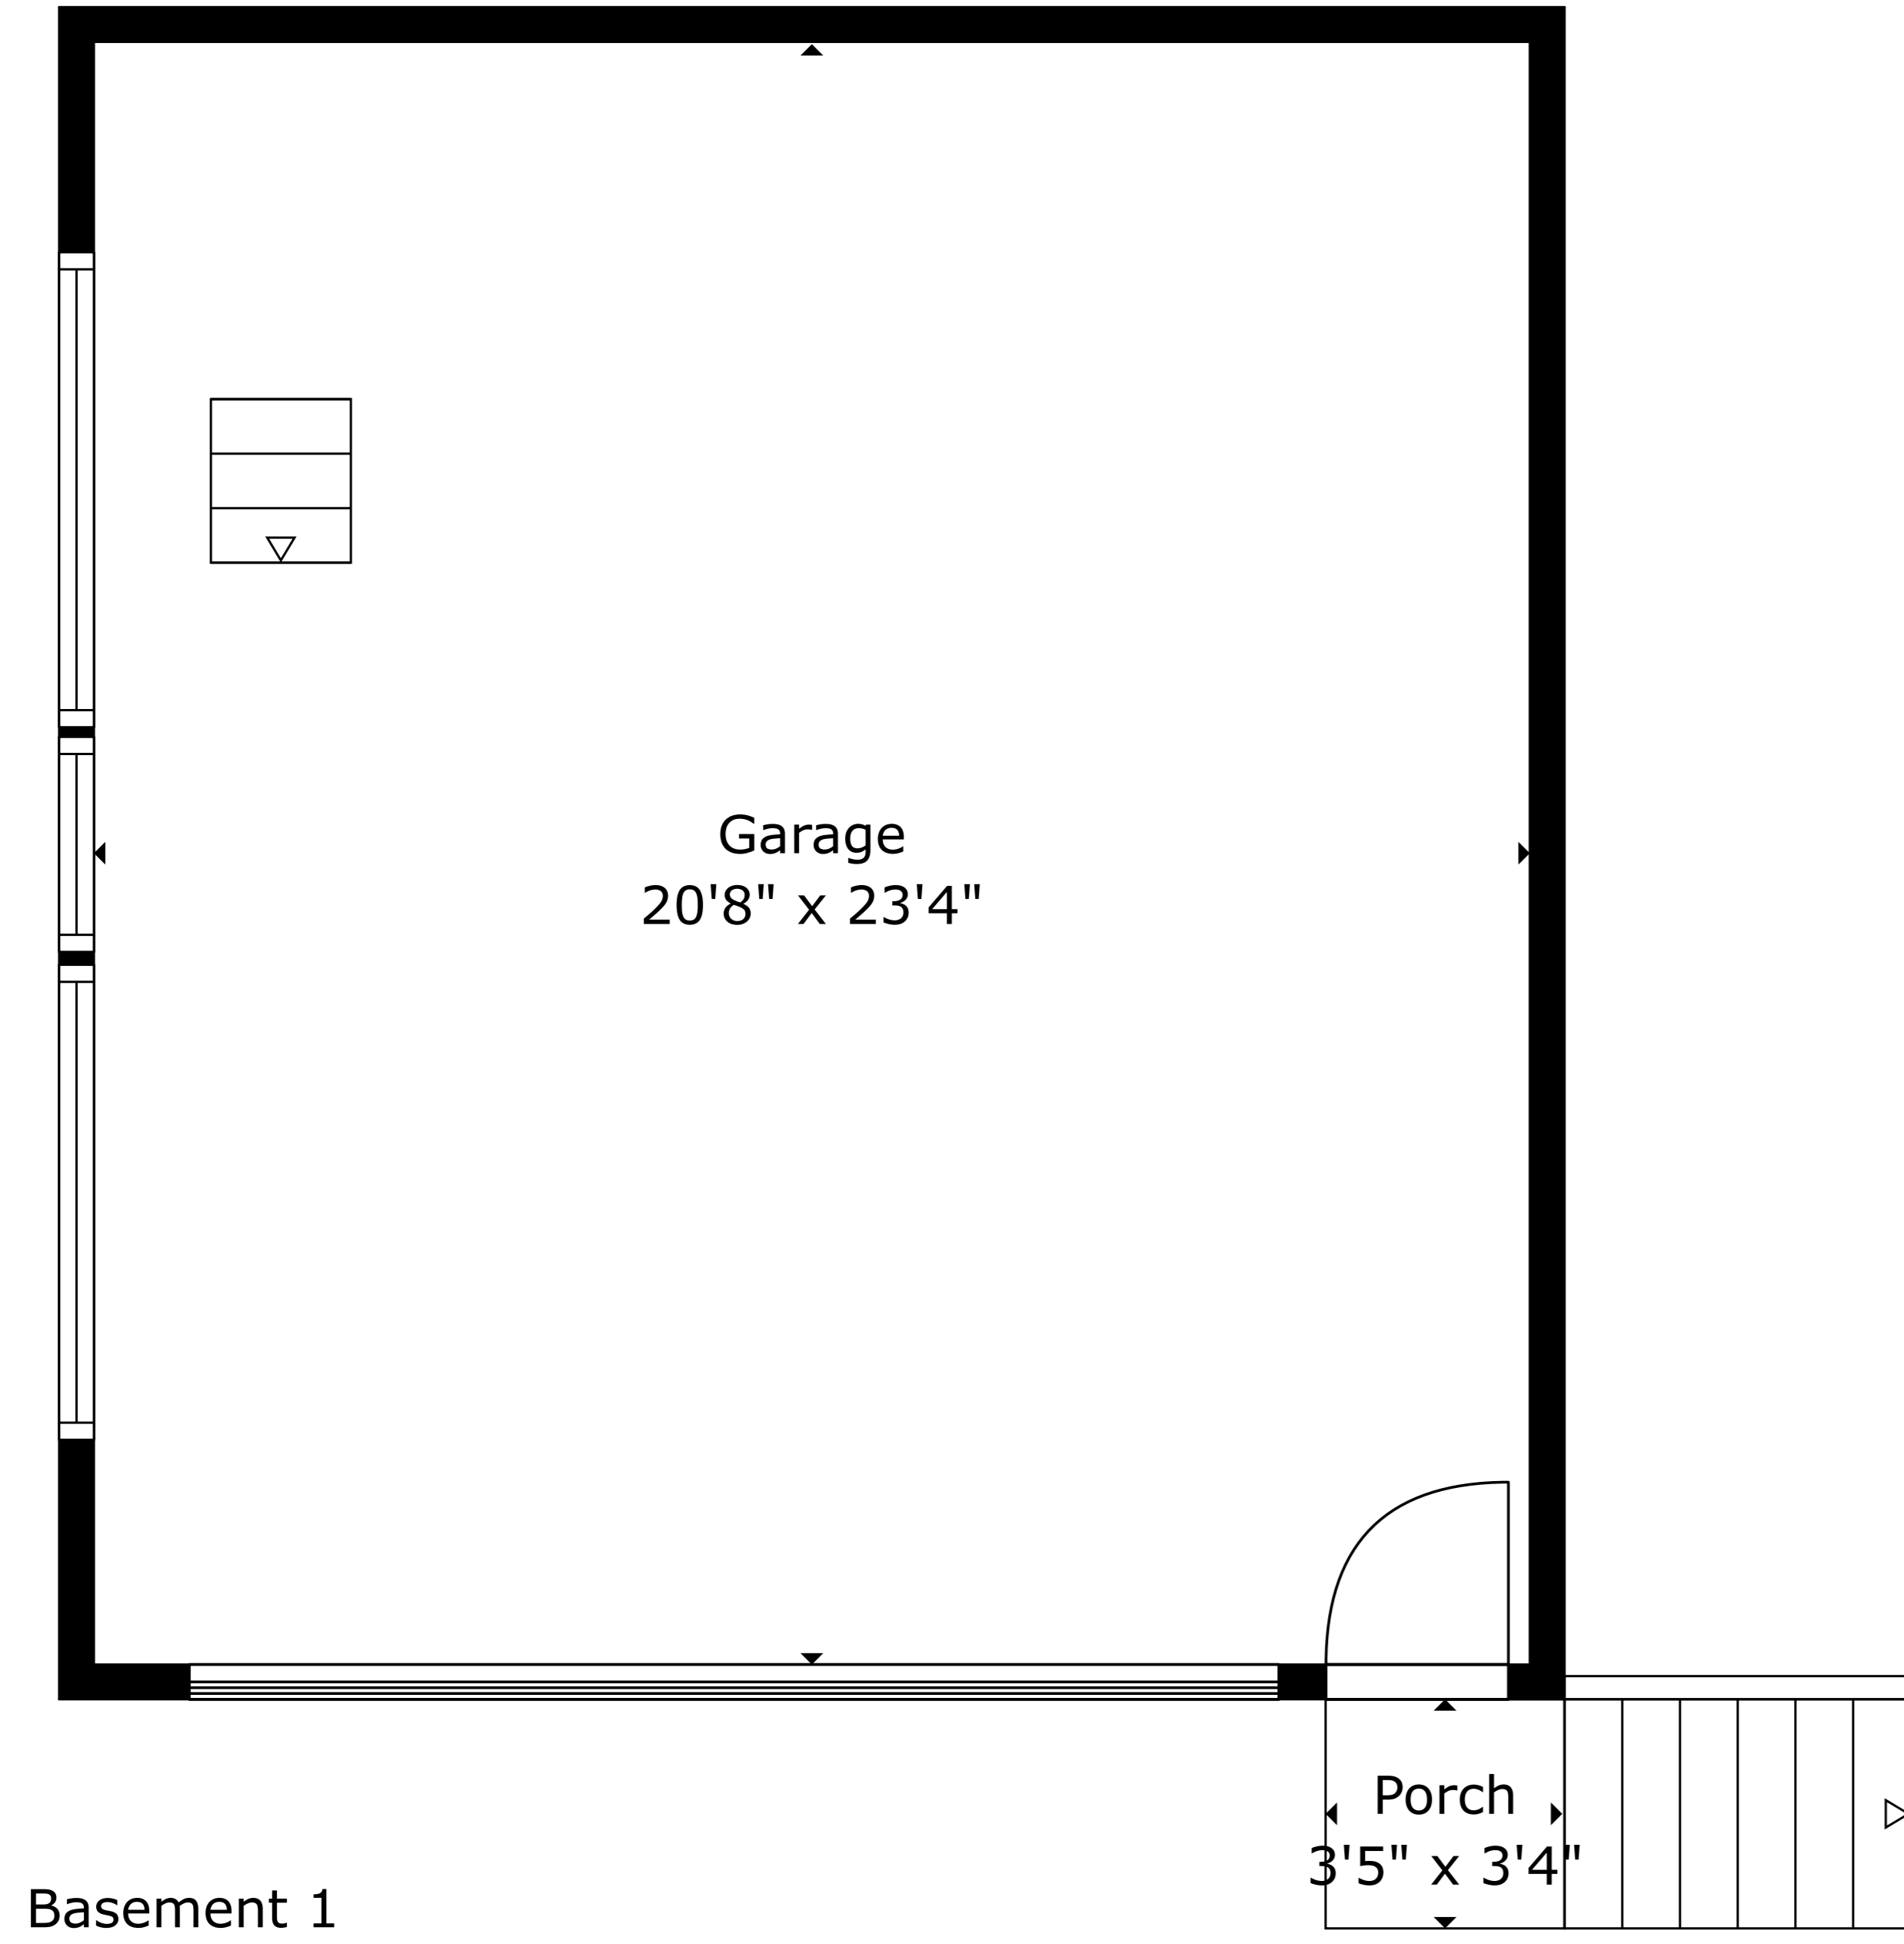

Basement 2

Basement 1

1st Floor

2nd Floor

**5 Pine Road
Placitas, New Mexico 87043**

TOTAL: 1678 sq. ft

Basement 2: 0 sq. ft, Basement 1: 0 sq. ft, 1st floor: 1678 sq. ft, 2nd floor: 0 sq. ft
 EXCLUDED AREAS: BASEMENT: 37 sq. ft, PORCH: 11 sq. ft, GARAGE: 482 sq. ft,
 DECK: 689 sq. ft, LOW CEILING: 228 sq. ft, OPEN TO BELOW: 151 sq. ft

Dimensions Are Approximate, Actual May Vary. Preparer Not Liable For Discrepancies.