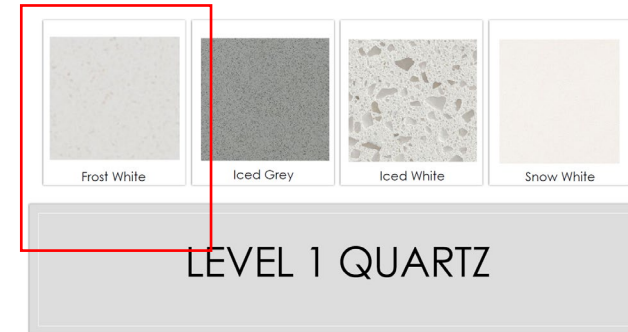

OWNERS BATH:

TOILET: Elongated White Comfort Height

VANITY: Century Mission Maple Espresso

HARDWARE: Brushed Chrome

COUNTERTOP: Quartz Frost White

SINK: Oval Under Mount Sink

MIRROR: Plate Glass

FAUCET: Moen Brantford 8" Center Satin Nickel

FLOORING: Canyon White 12x24 33% offset

SHOWER WALLS: Canyon White 12x24 33% offset

SCHLUTER EDGING

MUDSET SHOWER PAN Golden Granite D138

3/8" HEAVY GLASS SHOWER DOOR – FRAMELESS

GROUT: 14 Biscuit