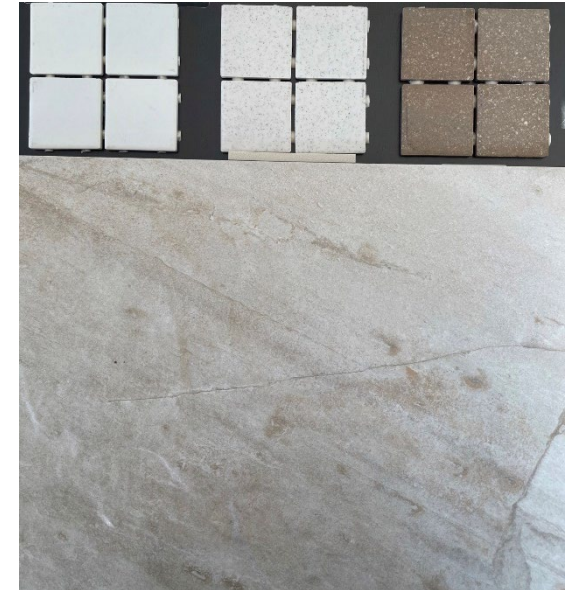

OWNERS BATH:

TOILET: Elongated White Comfort Height

VANITY: Century Mission Maple Espresso

HARDWARE: Brushed Chrome

COUNTERTOP: Quartz Frost White

SINK: Oval Under Mount Sink

MIRROR: Plate Glass

FAUCET: Moen Brantford 8" Center Satin Nickel

FLOORING: Canyon White 12x24 33% offset

SHOWER WALLS: Canyon White 12x24 33% offset

SCHLUTER EDGING

MUDSET SHOWER PAN Golden Granite D138

3/8" HEAVY GLASS SHOWER DOOR – FRAMELESS

GROUT: 14 Biscuit