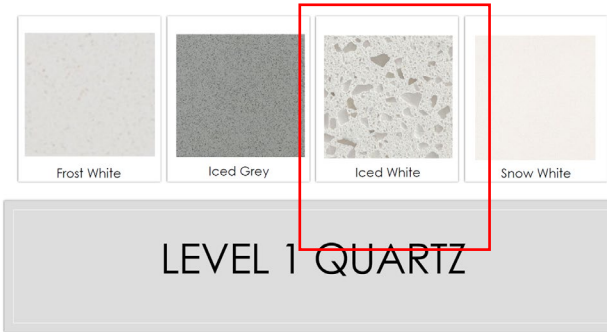

BATH 2:

TOILET: Elongated White Comfort Height

VANITY: Century Mission Maple Espresso

HARDWARE: Knobs

COUNTERTOP: Quartz Iced White

SINK: Oval Under Mount Sink

MIRROR: Plate glass mirror

FAUCET: Moen Brantford Single Hole ORB

FLOORING: Travertino Gray 12x24 33% offset

TUB WALLS: Travertino Gray 12x24 33% offset

SCHLUTER EDGING

TUB: Sterling, Vikrell Tub AV-2660HG (or Equal)

Grout: 02 – Pewter