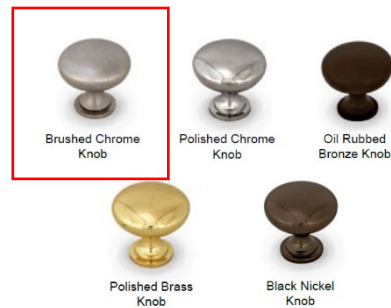

KITCHEN:

CABINETS: Century Mission Maple (Perimeter Eggshell, Island Espresso)

HARDWARE: Brushed Chrome knobs

SINK: Blanco #518172

FAUCET: Moen Align Spring – Stainless

DISPOSAL: Badger V ½ horsepower

COUNTERTOP: Quartz Frost White with 4" Backsplash

Cambria - Quartz