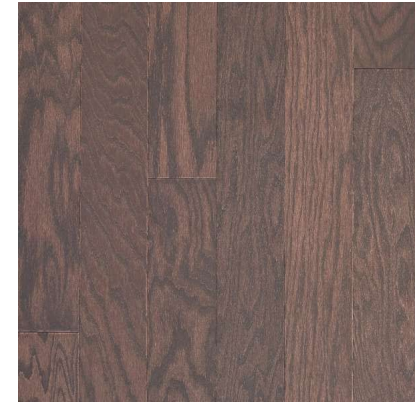

Coffee Bean

W

W O R M A L D

COMMERCIAL