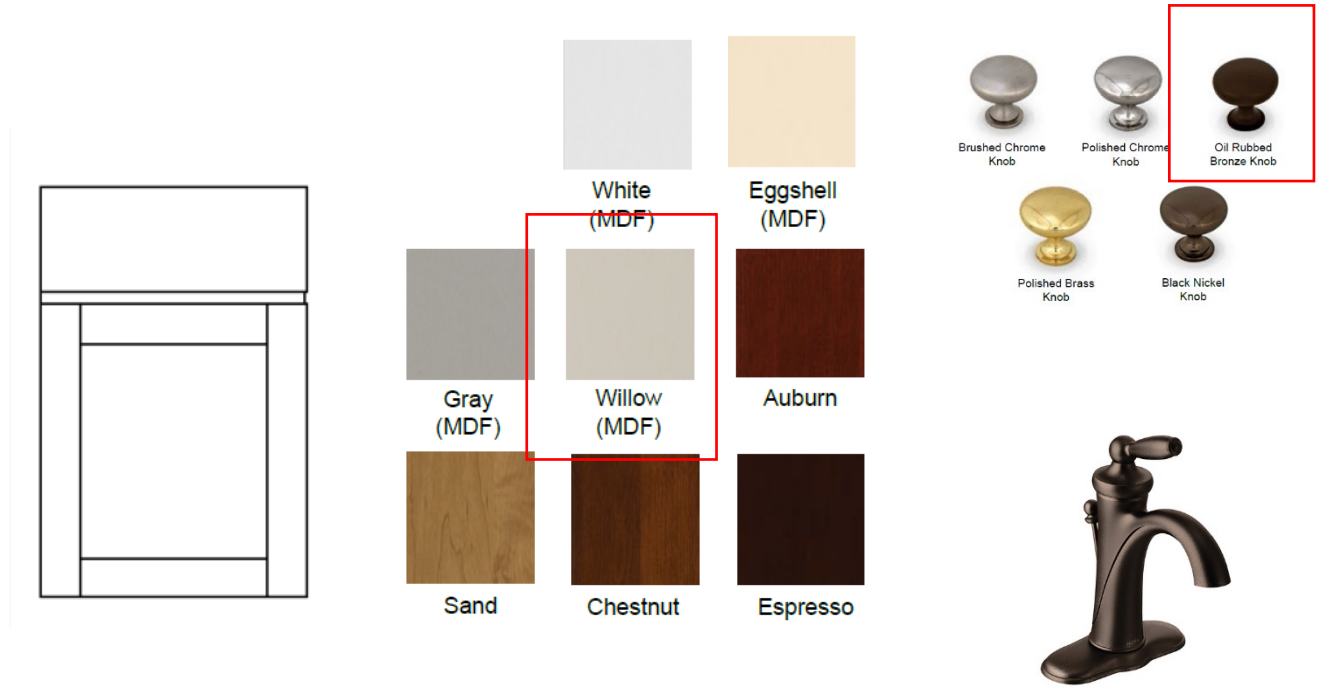

BATH 2:

TOILET: Elongated White Comfort Height

VANITY: Century Mission Maple Espresso

HARDWARE: Knobs

COUNTERTOP: Quartz Iced White

SINK: Oval Under Mount Sink

MIRROR: Plate glass mirror

FAUCET: Moen Brantford Single Hole ORB

FLOORING: Travertino Gray 12x24 33% offset

TUB WALLS: Travertino Gray 12x24 33% offset

SCHLUTER EDGING

TUB: Sterling, Vikrell Tub AV-2660HG (or Equal)

Grout: 02 – Pewter