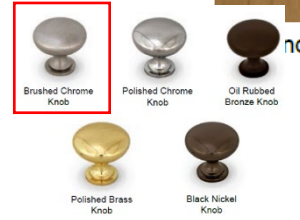

OWNERS BATH:

TOILET: Elongated White Comfort Height

VANITY: Century Mission Maple Espresso

HARDWARE: Brushed Chrome

COUNTERTOP: Quartz Frost White

SINK: Oval Under Mount Sink

MIRROR: Plate Glass

FAUCET: Moen Brantford 8" Center Satin Nickel

FLOORING: Canyon White 12x24 33% offset

SHOWER WALLS: Canyon White 12x24 33% offset

SCHLUTER EDGING

MUDSET SHOWER PAN Golden Granite D138

3/8" HEAVY GLASS SHOWER DOOR – FRAMELESS

GROUT: 14 Biscuit