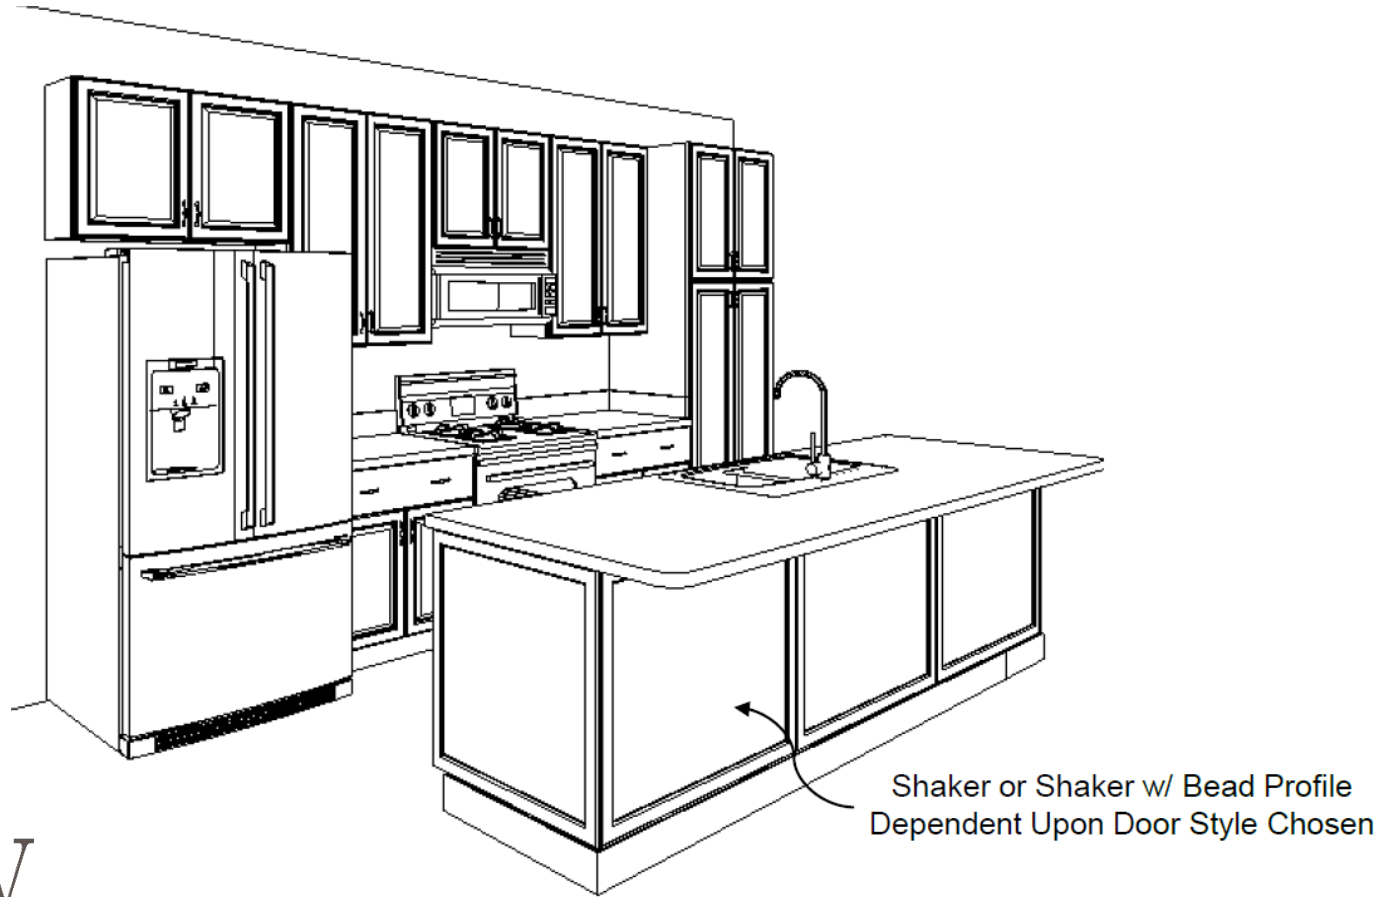

COUNTERTOP: Quartz Frost White with 4" Backsplash

Cambria - Quartz

INCLUDED KITCHEN:

Pantry with Designer Island

HARDWOOD:

Includes White Shoe Mold

HARDWOOD Included (main level) Shaw Product 5" Century Oak