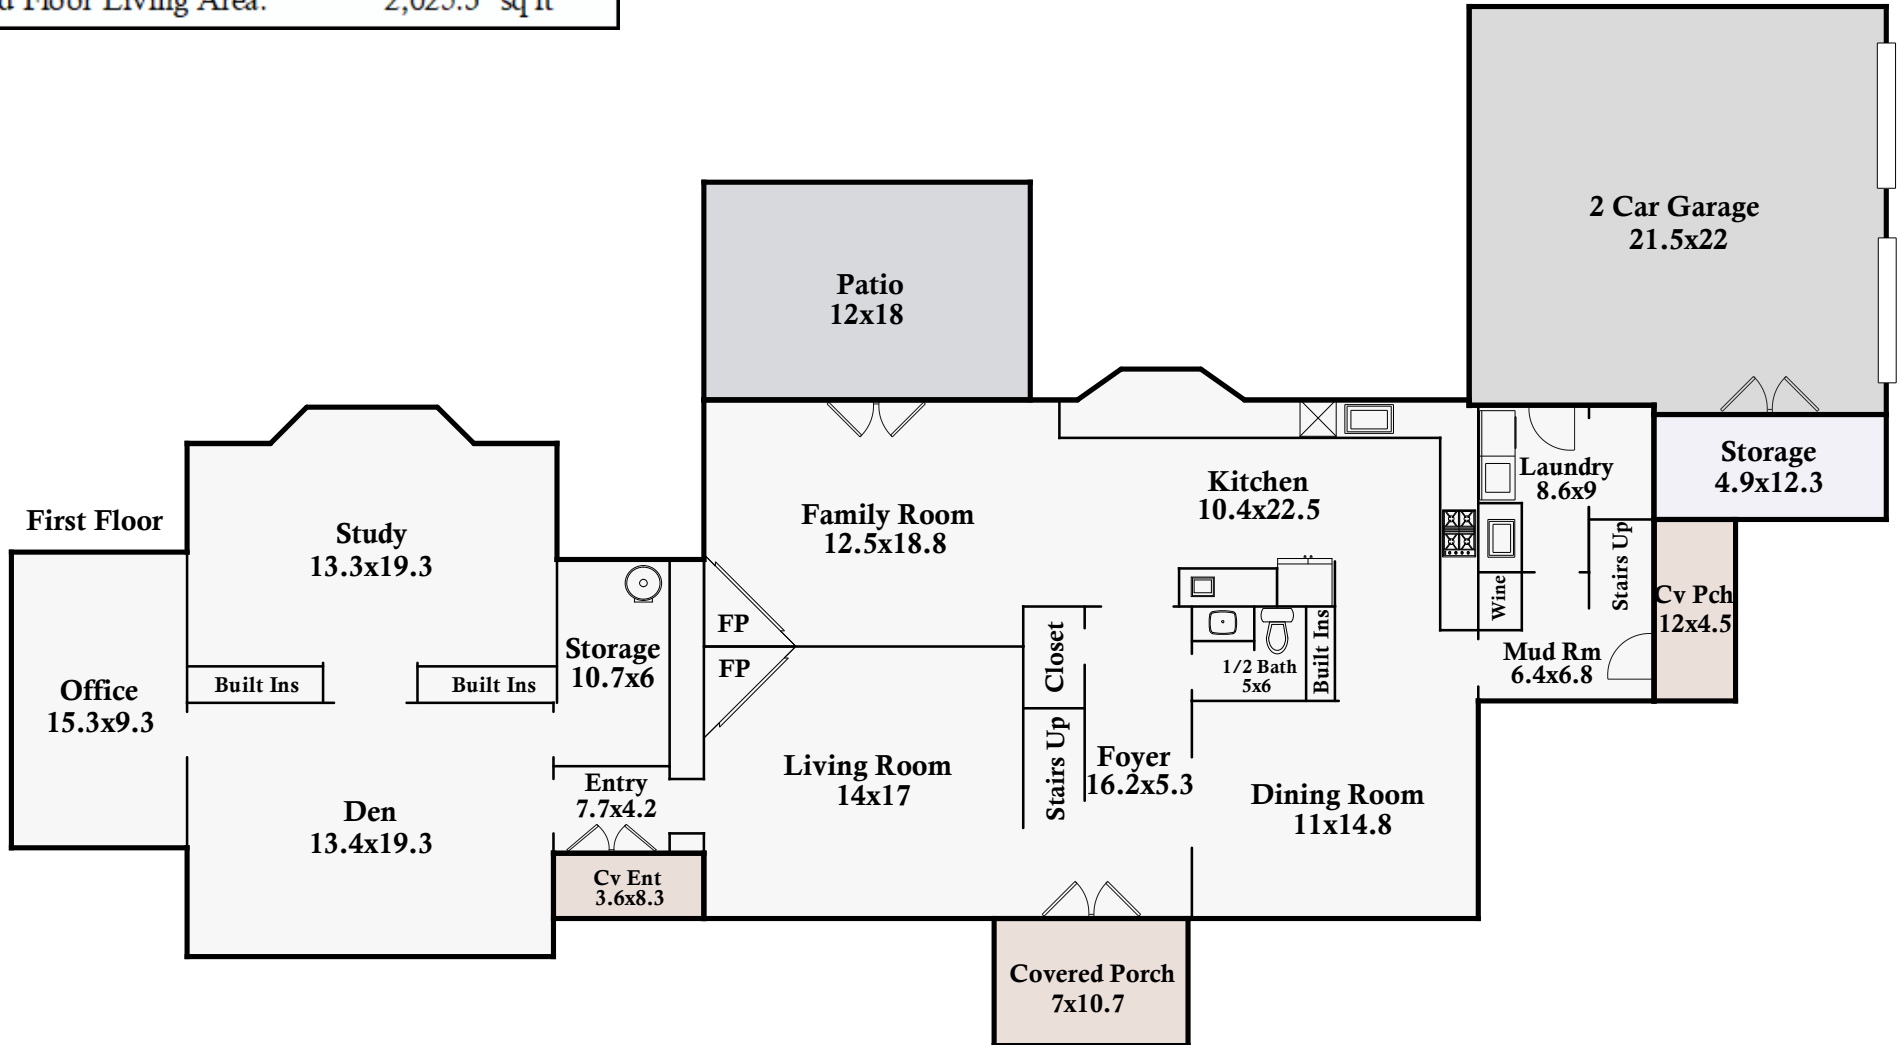

# 103 Porter Pl

**Total Living Area: 4,300 sq ft**

First Floor Living Area: 2,274.6 sq ft

Second Floor Living Area: 2,025.3 sq ft

## Second Floor