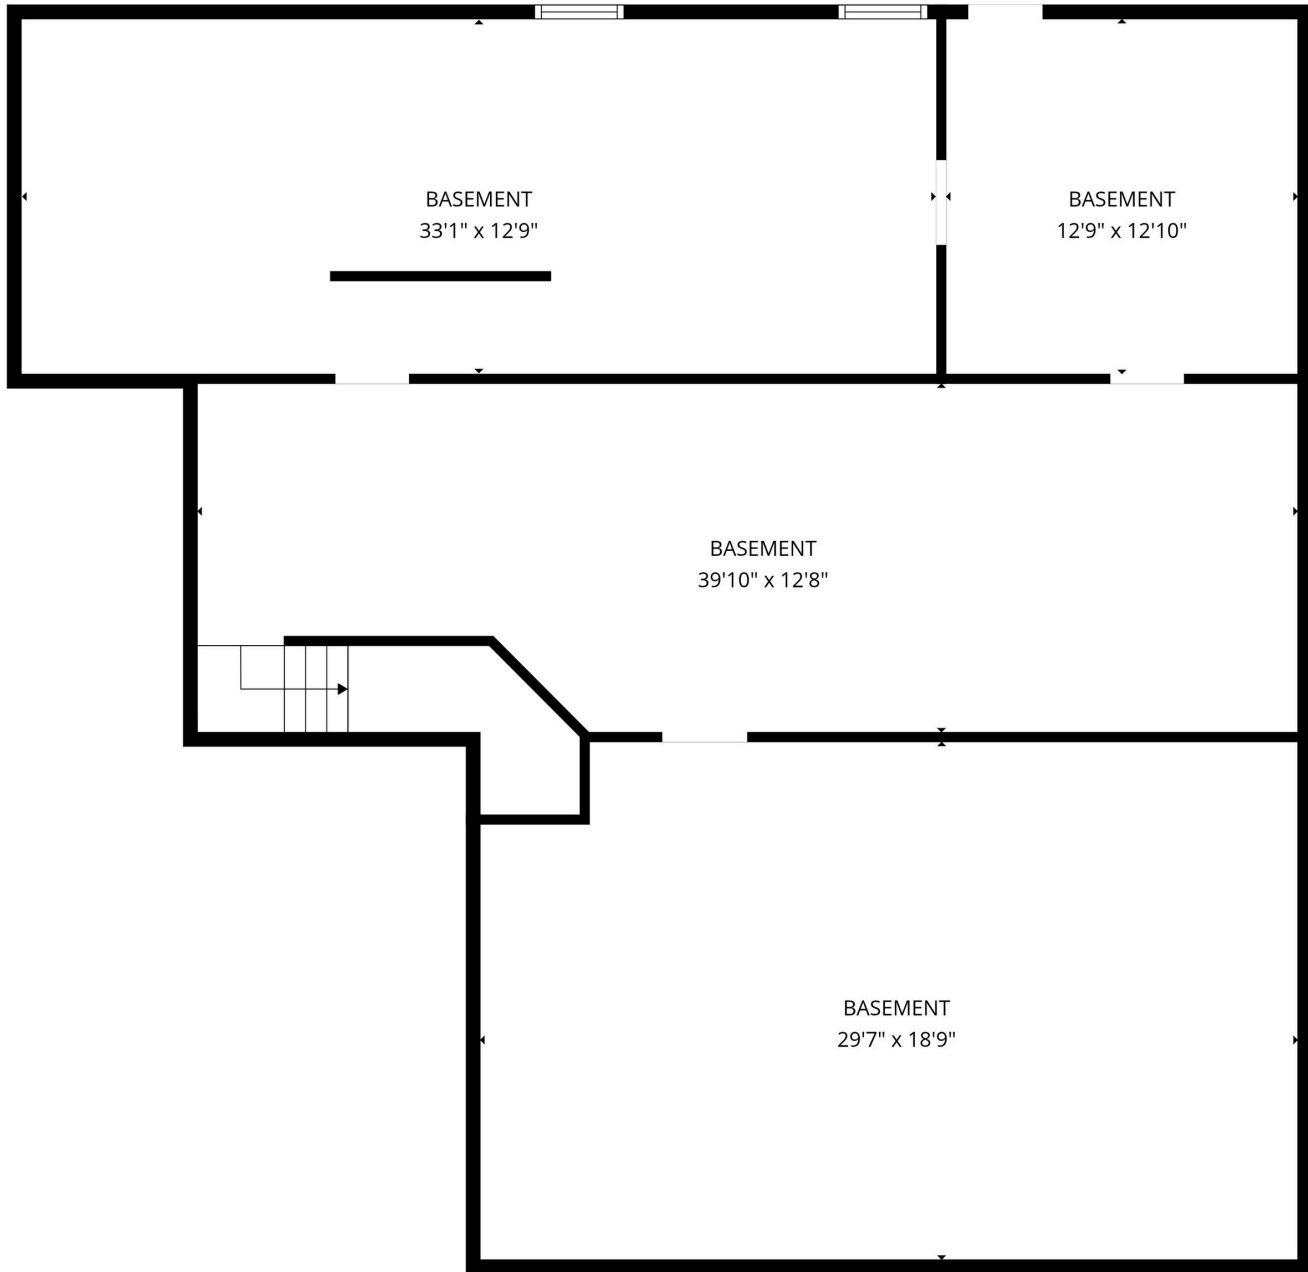

Melanie Snare

ELEVATING YOUR REAL ESTATE EXPERIENCE

📞 770-670-8781

🌐 www.melaniesnare.com

✉️ melanie@ansleyre.com

BASEMENT FLOOR PLAN

Measurements are calculated by CubiCasa Technology. Deemed highly reliable but not guaranteed.