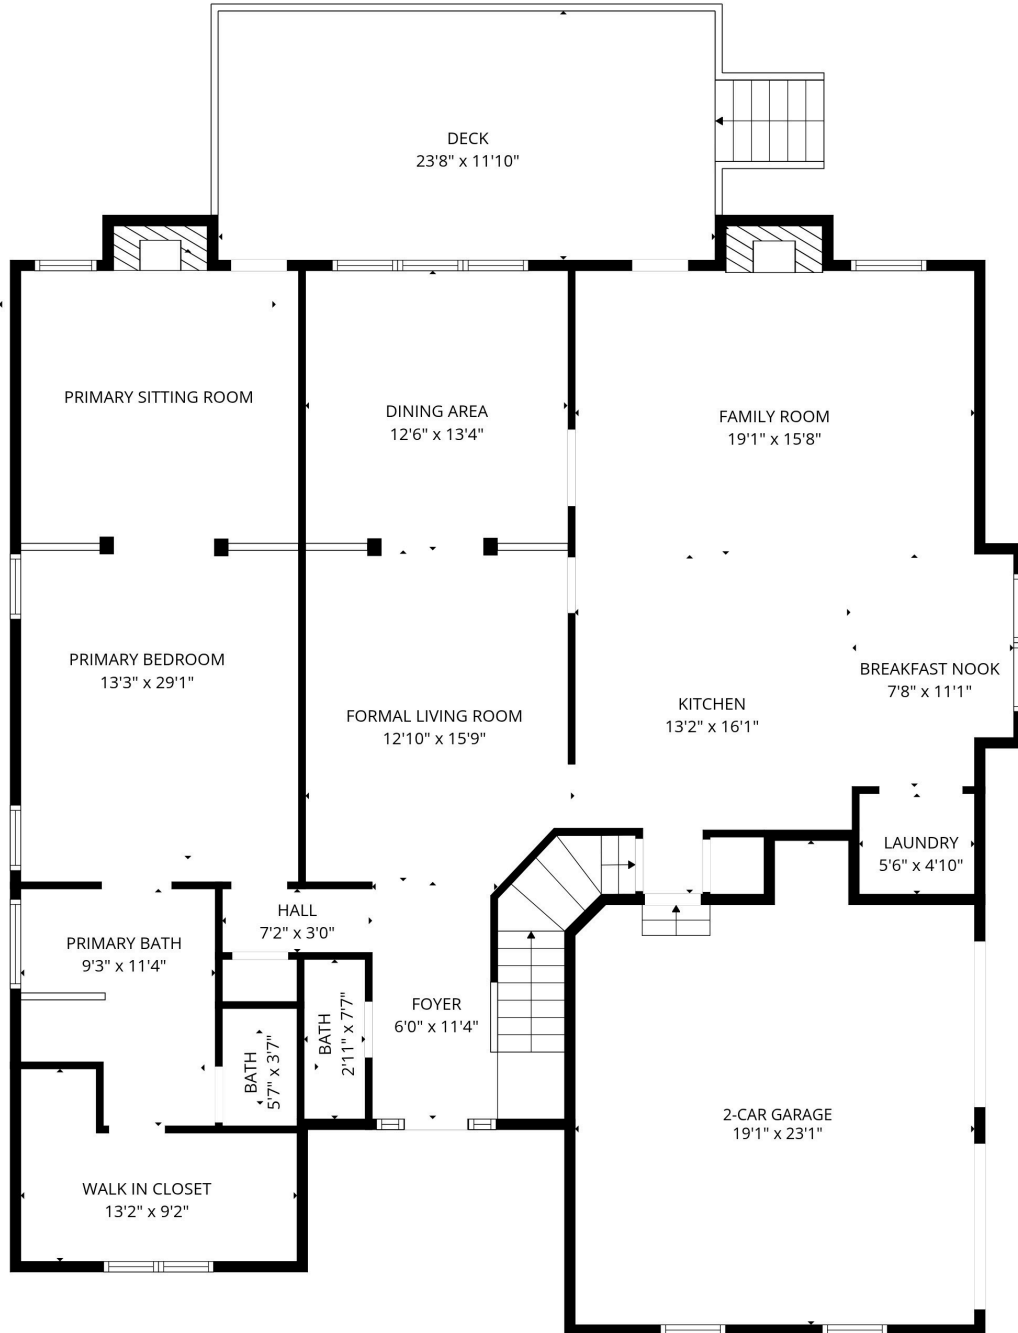

MAIN LEVEL FLOOR PLAN

Measurements are calculated by CubiCasa Technology. Deemed highly reliable but not guaranteed.

ANSLEY
REAL ESTATE

CHRISTIE'S
INTERNATIONAL REAL ESTATE

Melanie Snare

ELEVATING YOUR REAL ESTATE EXPERIENCE

770-670-8781

www.melaniesnare.com

melanie@ansleyre.com

UPPER LEVEL FLOOR PLAN

Measurements are calculated by CubiCasa Technology. Deemed highly reliable but not guaranteed.

ANSLEY
REAL ESTATE

CHRISTIE'S
INTERNATIONAL REAL ESTATE

Melanie Snare

ELEVATING YOUR REAL ESTATE EXPERIENCE

📞 770-670-8781

🌐 www.melaniesnare.com

✉️ melanie@ansleyre.com

BASEMENT FLOOR PLAN

Measurements are calculated by CubiCasa Technology. Deemed highly reliable but not guaranteed.