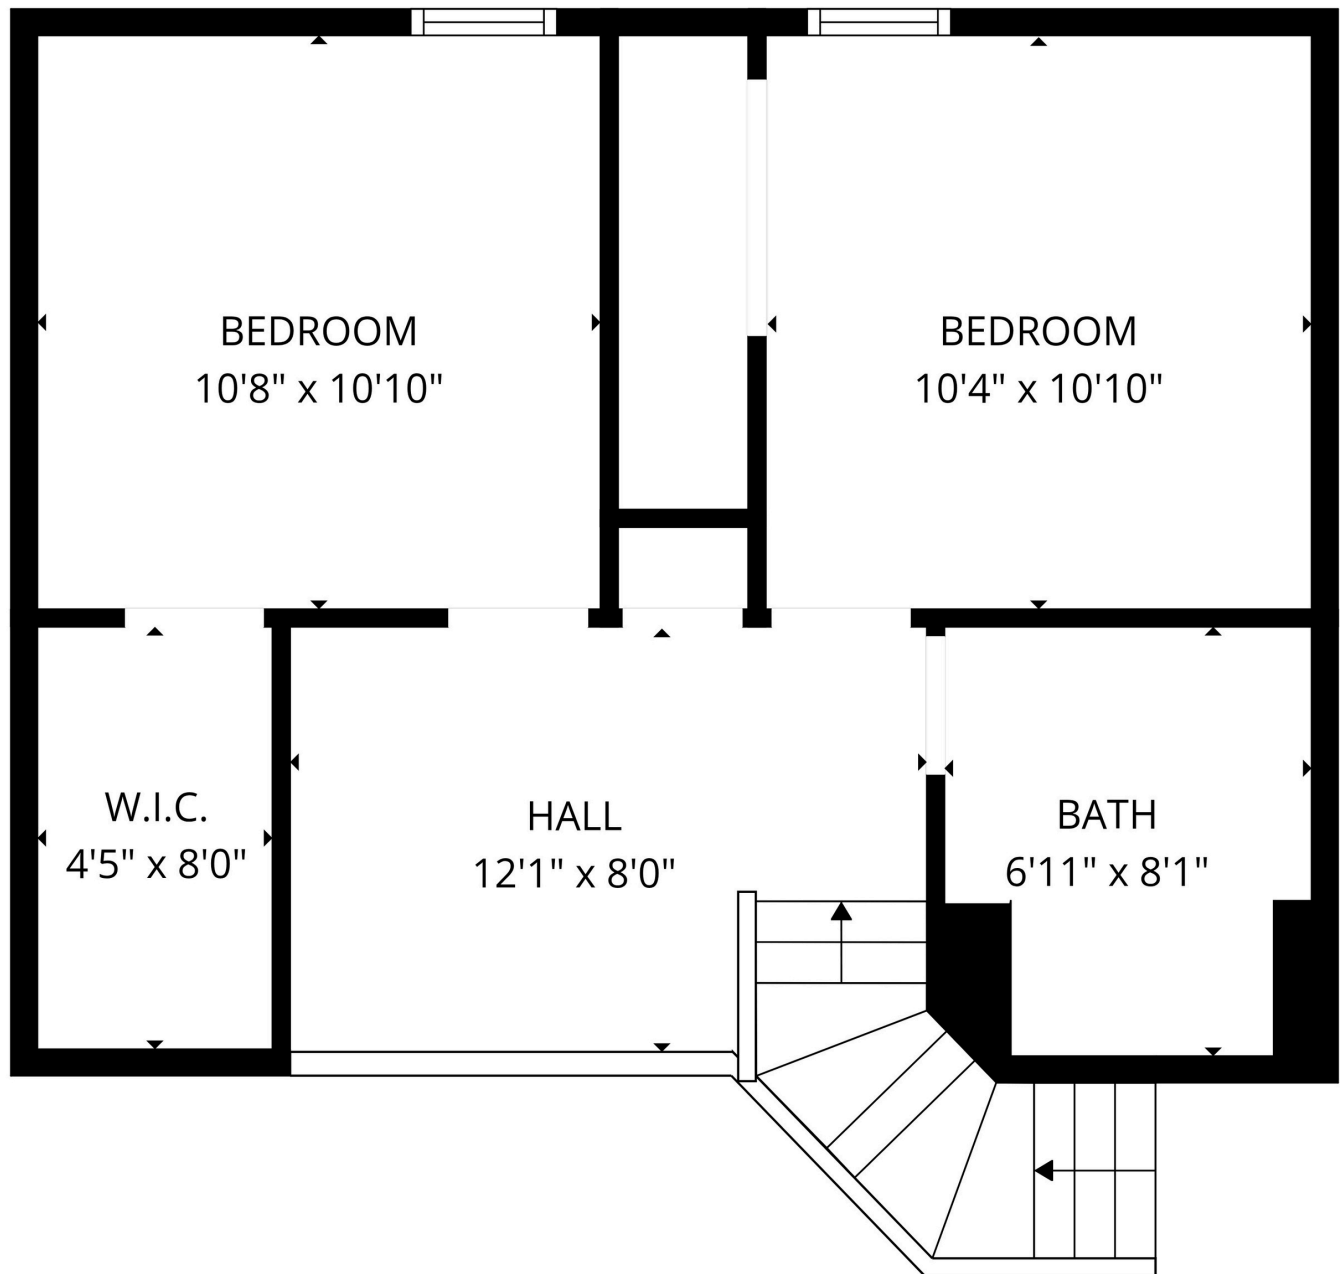

MAIN LEVEL FLOOR PLAN

Measurements are calculated by CubiCasa Technology. Deemed highly reliable but not guaranteed.

ANSLEY
REAL ESTATE

CHRISTIE'S
INTERNATIONAL REAL ESTATE

Melanie Snare

ELEVATING YOUR REAL ESTATE EXPERIENCE

770-670-8781

www.melaniesnare.com

melanie@ansleyre.com

UPPER LEVEL FLOOR PLAN

Measurements are calculated by CubiCasa Technology. Deemed highly reliable but not guaranteed.

ANSLEY
REAL ESTATE

CHRISTIE'S
INTERNATIONAL REAL ESTATE

Melanie Snare

ELEVATING YOUR REAL ESTATE EXPERIENCE

📞 770-670-8781

🌐 www.melaniesnare.com

✉️ melanie@ansleyre.com

BASEMENT FLOOR PLAN

Measurements are calculated by CubiCasa Technology. Deemed highly reliable but not guaranteed.