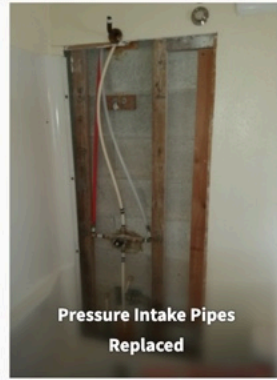

# St. Johns Court HOA 2021 Building Envelope Rehabilitation

<https://stjohnscourthoa.com/>

Pressure Intake Pipes Replaced

Pressure Intake Pipes Replaced

Pressure Intake Pipes Replaced

Pressure Intake Pipes Replaced

Hot Water Expansion Tanks Installed

Lead Toilet Drain Pipes- ABS Replaced

Lead Toilet Drain Pipes- ABS Replaced

New Backflow Check Valve Installed

New Mainline Pipe Installed

New Mainline Pipe Installed

New Landscaping Irrigation