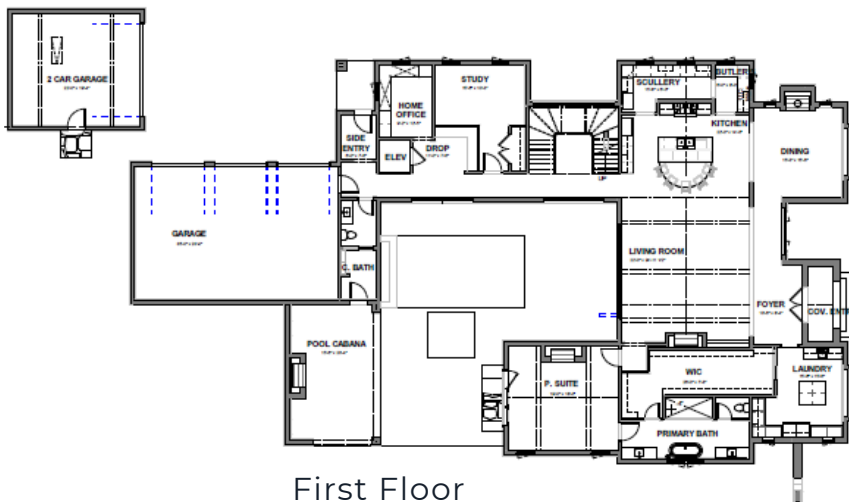

130 Pebble Trail

First Floor

Featuring:

7,730 Heated SF

Large Patio with Pool

5 Car Garage

6 Bedrooms

6 Full Bathrooms

2 Half Bathrooms

Contact Us

404.492.8264

charlotte@elanluxuryhomes.com

Elanluxuryhomes.com

Second Floor