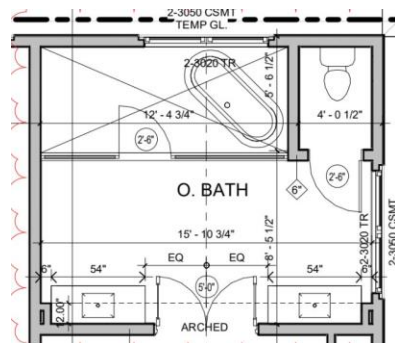

L

LISA GABRIELSON
INTERIOR DESIGN

OWNER'S BATH

- -KEYSTONE STAIN GRADE
- -POLISHED NICKEL FIXTURES
- -DRY FLOOR-WOOD
- -TOTO TOILET

WET FLOOR

WATERWORKS FIXTURES -POLISHED NICKEL