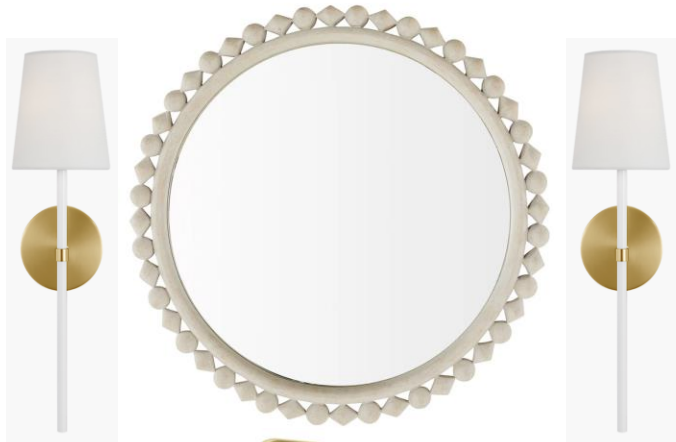

L

LISA GABRIELSON
INTERIOR DESIGN

VANITY STYLE-PAINT CREAM