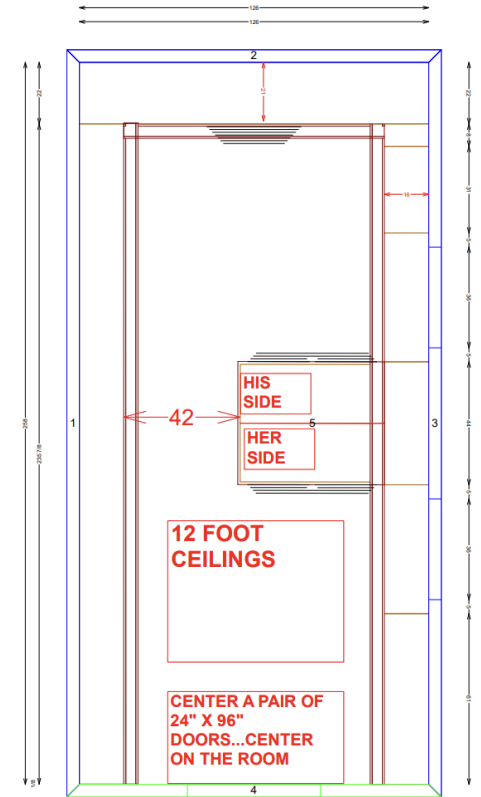

LISA GABRIELSON
INTERIOR DESIGN

OWNER'S CLOSET

- -CHANDELIER
- -WOOD FLOORS
- -WALLCOVERING IN CEILING
- -SW 7035 AESTHETIC WHITE CABINETS
- -WASHER/DRYER
- -NICKEL HARDWARE

HALL