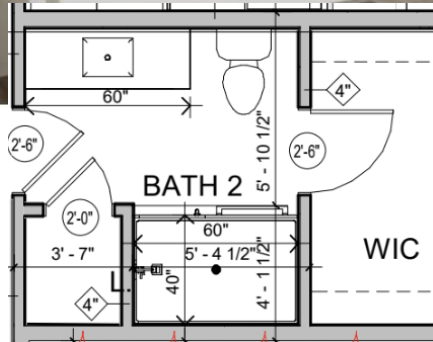

LISA GABRIELSON
INTERIOR DESIGN

BATH 2

- TUB
- 60" SINGLE VANITY
- CHANGE KNOBS TO BRASS
- DRY FLOOR: AMALFI CALCE 16X32

TUB TILE

DRY FLOOR

CLOSET LIGHT

BED 3 WALLCOVERING
OR TRIM APPLICATION

LISA GABRIELSON
INTERIOR DESIGN