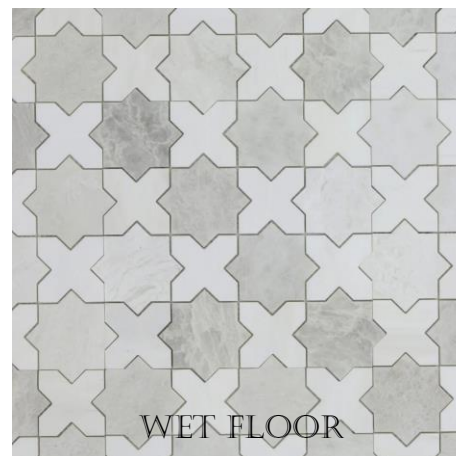

- KEYSTONE STAIN GRADE
- POLISHED NICKEL FIXTURES
- DRY FLOOR-WOOD
- TOTO TOILET

CABINERY INSPIRATION
WOOD FLOORS

WC WALLCOVERING
AND LIGHT

WET FLOOR

WATERWORKS FIXTURES -POLISHED NICKEL

OWNER'S BATH LIGHTING,
HARDWARE, STONE