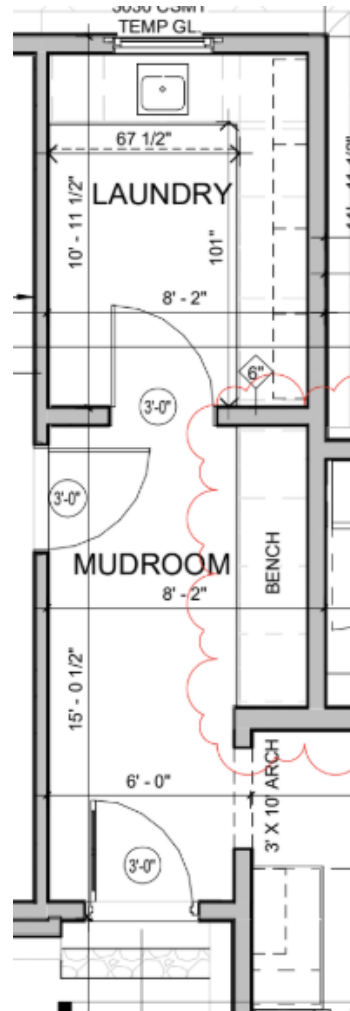

LAUNDRY INSPIRATION

- "ACCESSIBLE BEIGE" CABINETS
- SLATE FLOORS
- HONED GRANITE COUNTERS
- GRANITE BACKSPLASH AND TILE ON WINDOW WALL
- LARGE APRON SINK
- BLACK HARDWARE