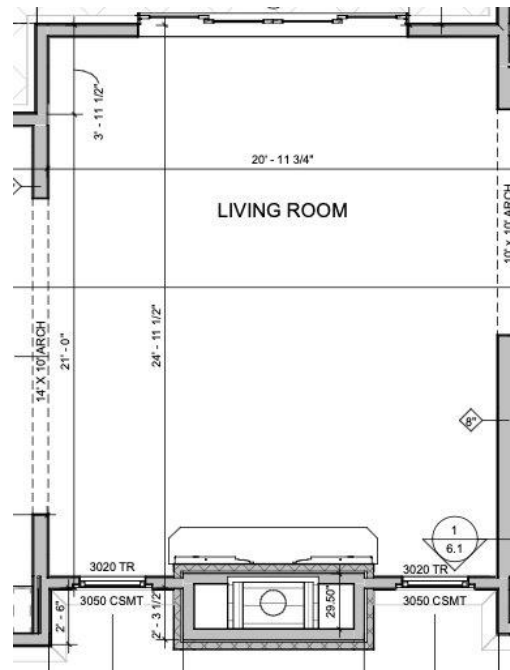

LISA GABRIELSON
INTERIOR DESIGN

LIVING ROOM INSPIRATION

- -STONE FIREPLACE WITH ARCH
- -BENCH SEAT IN POLISHED PLASTER
- -WOOD CEILING WITH BEAMS
- -BLACK WINDOWS
- -BEAMS