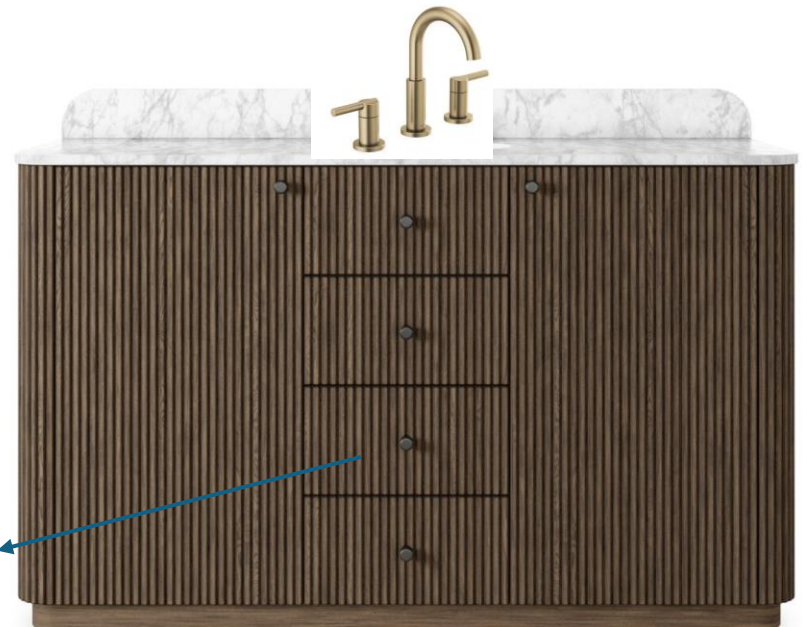

LISA GABRIELSON
INTERIOR DESIGN

BATH 2

- TUB
- 60" SINGLE VANITY
- CHANGE KNOBS TO BRASS
- DRY FLOOR: AMALFI CALCE 16X32

TUB TILE

DRY FLOOR

CLOSET LIGHT

BED 3 WALLCOVERING
OR TRIM APPLICATION

LISA GABRIELSON
INTERIOR DESIGN