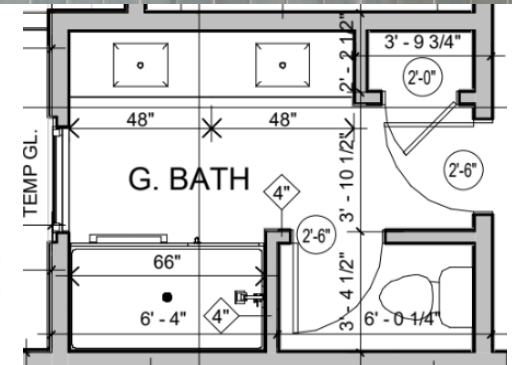

LISA GABRIELSON
INTERIOR DESIGN

GUEST ROOM LIGHTING
AND INSPIRATION

L

LISA GABRIELSON
INTERIOR DESIGN

GUEST SUITE BATH

- KEYSTONE STAIN GRADE VANITY
- COLOR 10318
- TILE LAYOUT BELOW
- CHROME HARDWARE

LISA GABRIELSON
INTERIOR DESIGN