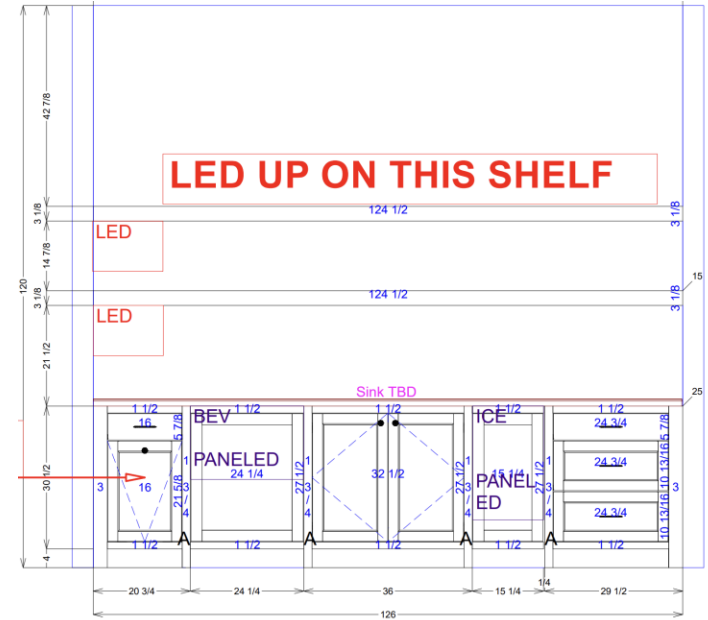

HALL

LISA GABRIELSON
INTERIOR DESIGN

STAIRCASE, BAR, &
UPSTAIRS HALLWAY LIGHTING

LOFT AND HALL

STAIRS

WALLCOVERING

BAR

CABINETS AND SHELVES