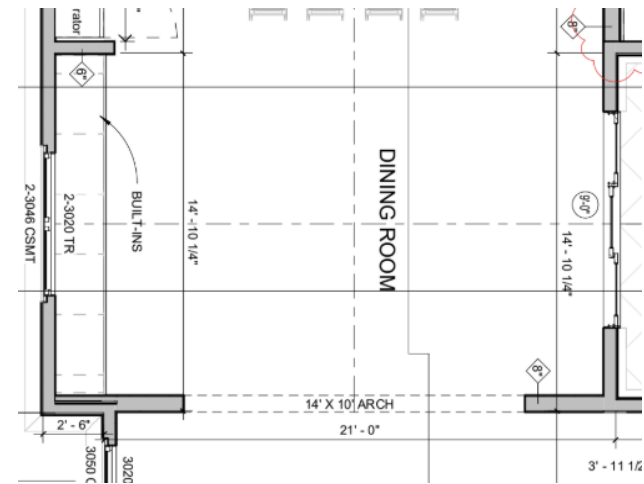

LISA GABRIELSON
INTERIOR DESIGN

DINING ROOM
-BEAMS IN CEILING