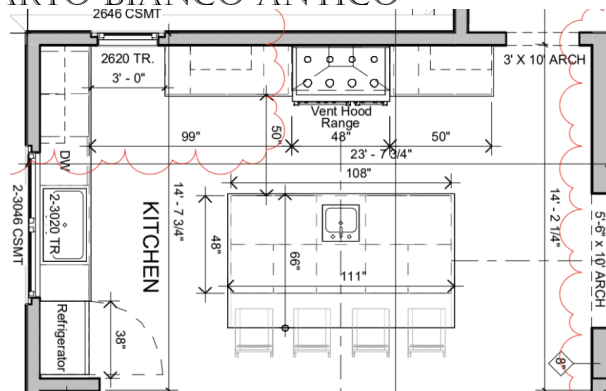

BACKSPLASH
ARTO BIANCO ANTICO

COUNTER DETAIL