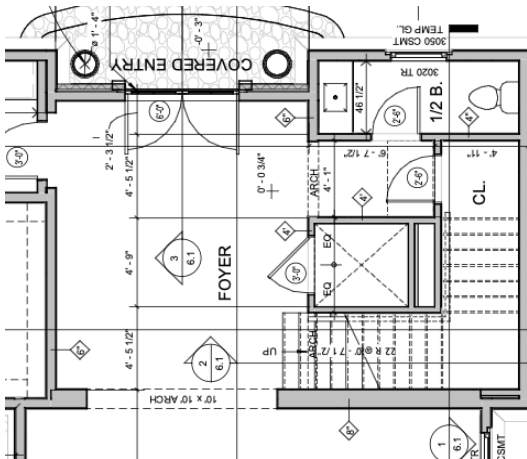

LISA GABRIELSON
INTERIOR DESIGN

FOYER INSPIRATION

-INLAY DIAMOND PATTERN TILE
FLOOR IN TUMBLED MARBLE

HALL