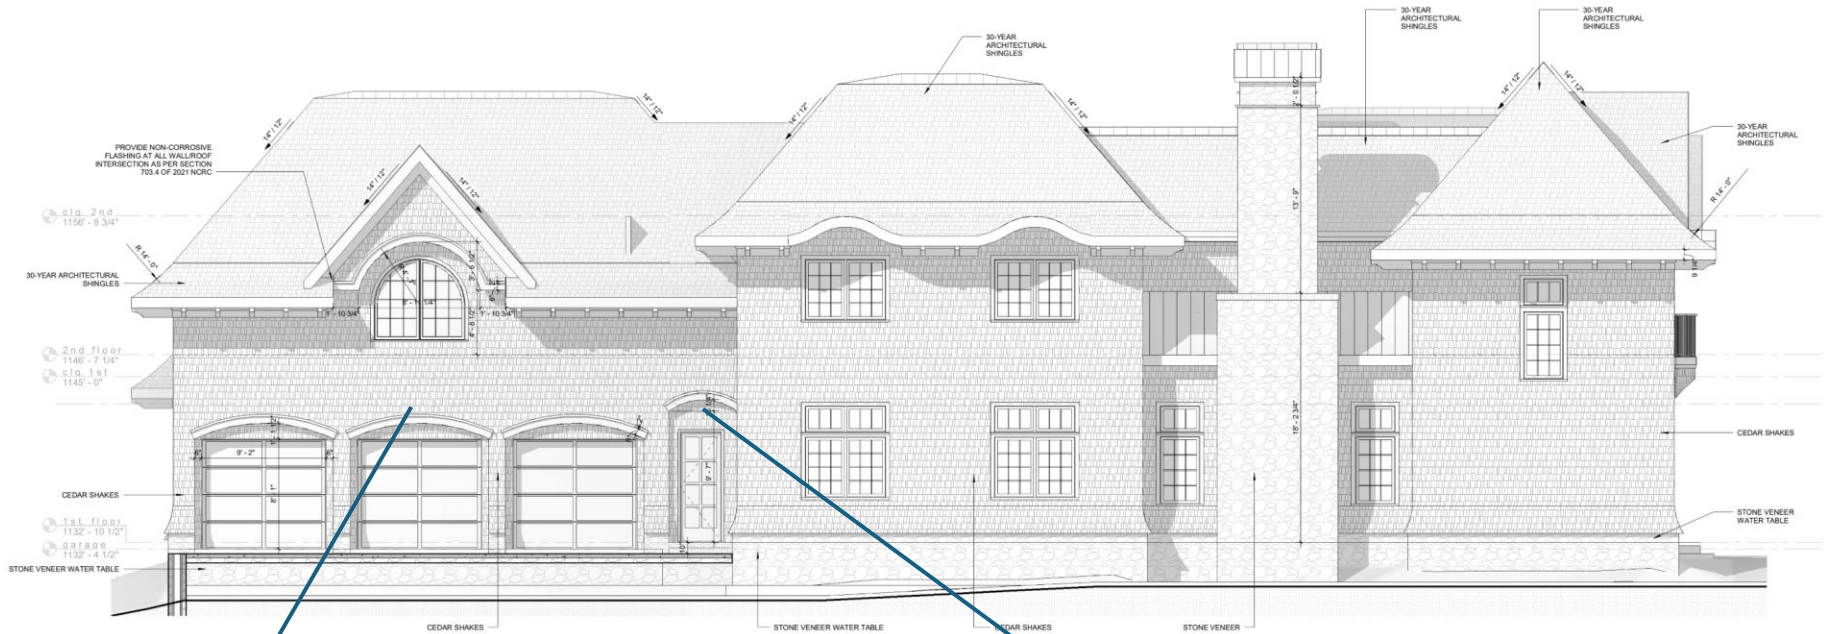

Classic Gray

TRIM, SOFFITS,
RAFTER TAILS
BM OC-23
CLASSIC GRAY

STATESVILLE

STATESVILLE SQUARED STONE

LISA GABRIELSON

INTERIOR DESIGN

1 Left Elevation

scale: 1/4" = 1'-0"