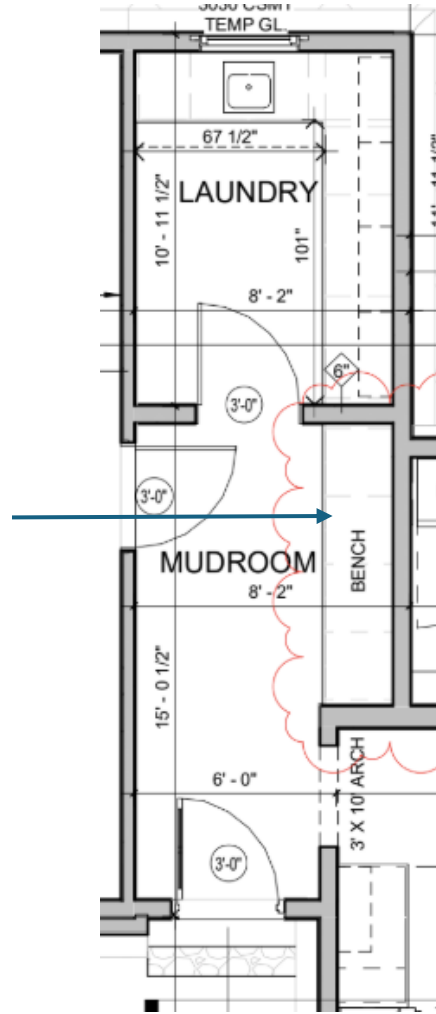

LISA GABRIELSON
INTERIOR DESIGN