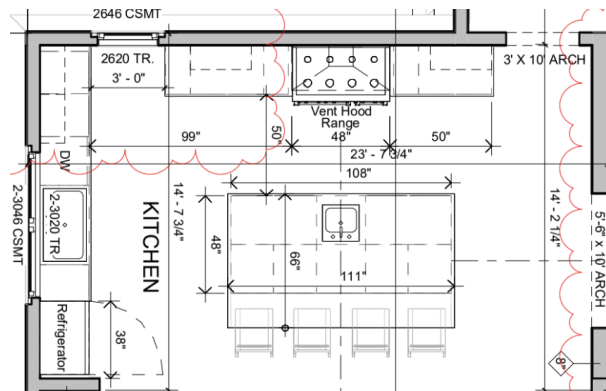

L

LISA GABRIELSON

INTERIOR DESIGN

KITCHEN
INSPIRATION/SELECTIONS