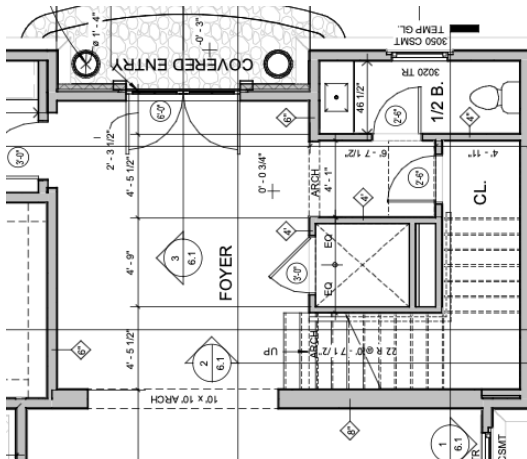

LISA GABRIELSON
INTERIOR DESIGN

FOYER INSPIRATION

-INLAY DIAMOND PATTERN TILE
FLOOR IN TUMBLED MARBLE

CLOSET HALL

FOYER

FLANKING DOOR

LISA GABRIELSON
INTERIOR DESIGN

POWDER BATH