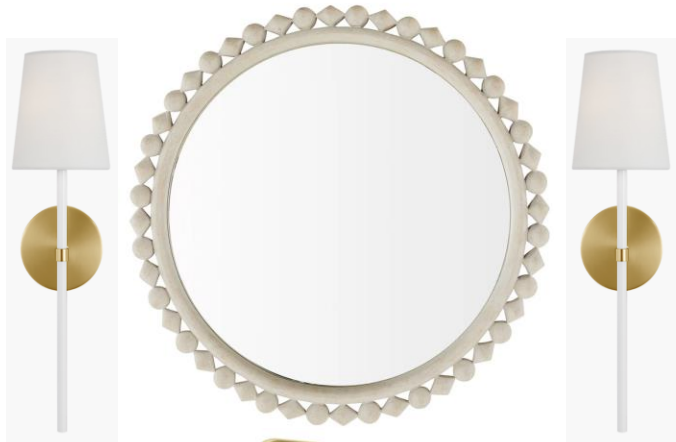

LISA GABRIELSON
INTERIOR DESIGN

VANITY STYLE-PAINT CREAM