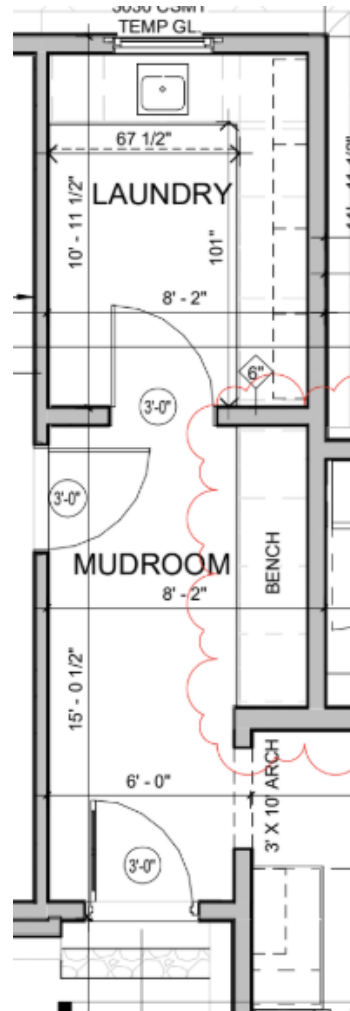

LISA GABRIELSON
INTERIOR DESIGN

MUDROOM INSPIRATION

- SLATE FLOORS
- PAINT GRADE CABINETS WITH WOOD PLANKS
- SHOE BINS BELOW BENCH
- BLACK HARDWARE

LISA GABRIELSON
INTERIOR DESIGN

LAUNDRY INSPIRATION

- "ACCESSIBLE BEIGE" CABINETS
- SLATE FLOORS
- HONED GRANITE COUNTERS
- GRANITE BACKSPLASH AND TILE ON WINDOW WALL
- LARGE APRON SINK
- BLACK HARDWARE