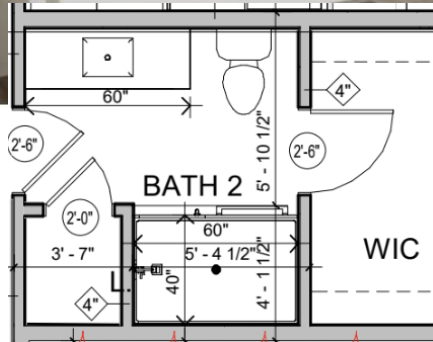

WOOD ACCENT WALL

LISA GABRIELSON
INTERIOR DESIGN

BATH 2

- TUB
- 60" SINGLE VANITY
- CHANGE KNOBS TO BRASS
- DRY FLOOR: AMALFI CALCE 16X32

TUB TILE

DRY FLOOR

CLOSET LIGHT

BED 3 WALLCOVERING
OR TRIM APPLICATION