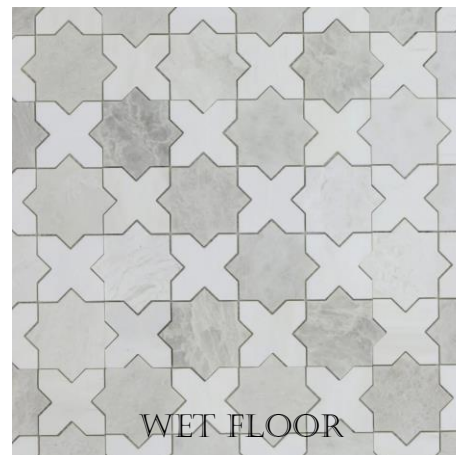

- KEYSTONE STAIN GRADE
- POLISHED NICKEL FIXTURES
- DRY FLOOR-WOOD
- TOTO TOILET

CABINERY INSPIRATION
WOOD FLOORS

WC WALLCOVERING
AND LIGHT

WET FLOOR

WATERWORKS FIXTURES -POLISHED NICKEL

OWNER'S BATH LIGHTING,
HARDWARE, STONE