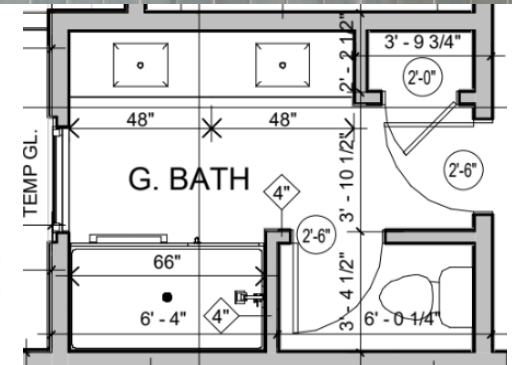

Iron Ore
Sherwin Williams

CABINETS AND SHELVES

LISA GABRIELSON
INTERIOR DESIGN

GUEST ROOM LIGHTING
AND INSPIRATION

L

LISA GABRIELSON
INTERIOR DESIGN

GUEST SUITE BATH

- KEYSTONE STAIN GRADE VANITY
- COLOR 10318
- TILE LAYOUT BELOW
- CHROME HARDWARE