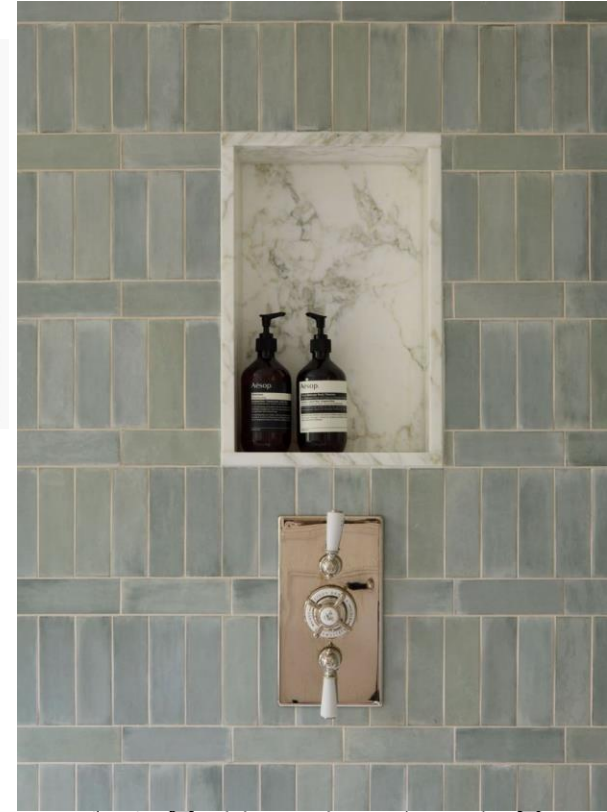

Iron Ore
Sherwin Williams

CABINETS AND SHELVES

LISA GABRIELSON
INTERIOR DESIGN

GUEST ROOM LIGHTING
AND INSPIRATION

L

LISA GABRIELSON
INTERIOR DESIGN

GUEST SUITE BATH

- KEYSTONE STAIN GRADE VANITY
- COLOR 10318
- TILE LAYOUT BELOW
- CHROME HARDWARE