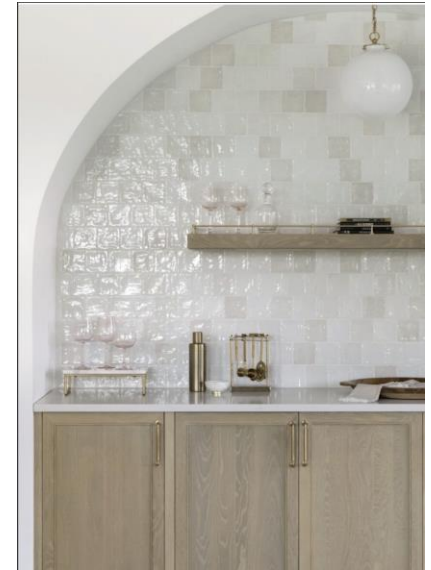

Iron Ore
Sherwin Williams

CABINETS AND SHELVES

LISA GABRIELSON
INTERIOR DESIGN

GUEST ROOM LIGHTING
AND INSPIRATION

L

LISA GABRIELSON
INTERIOR DESIGN

GUEST SUITE BATH

- KEYSTONE STAIN GRADE VANITY
- COLOR 10318
- TILE LAYOUT BELOW
- CHROME HARDWARE