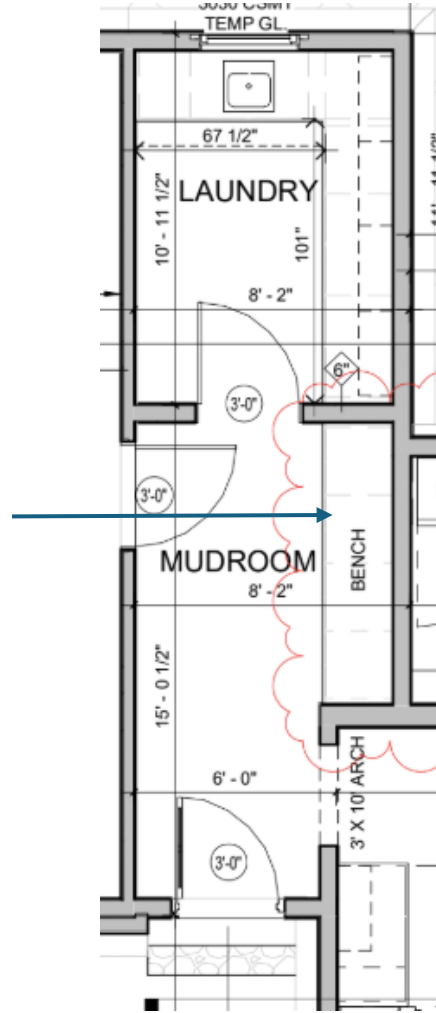

LISA GABRIELSON
INTERIOR DESIGN