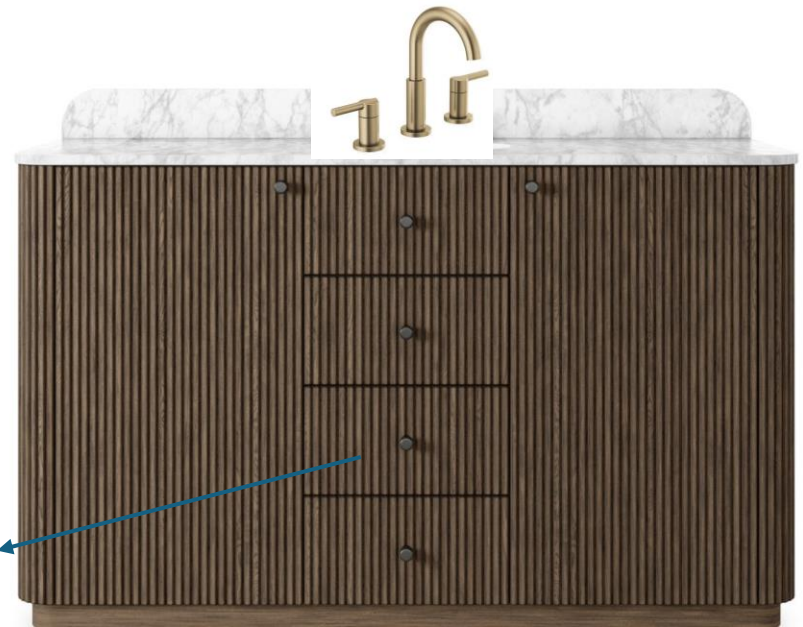

WOOD ACCENT WALL

LISA GABRIELSON
INTERIOR DESIGN

BATH 2

- TUB
- 60" SINGLE VANITY
- CHANGE KNOBS TO BRASS
- DRY FLOOR: AMALFI CALCE 16X32

TUB TILE

DRY FLOOR

CLOSET LIGHT

BED 3 WALLCOVERING
OR TRIM APPLICATION