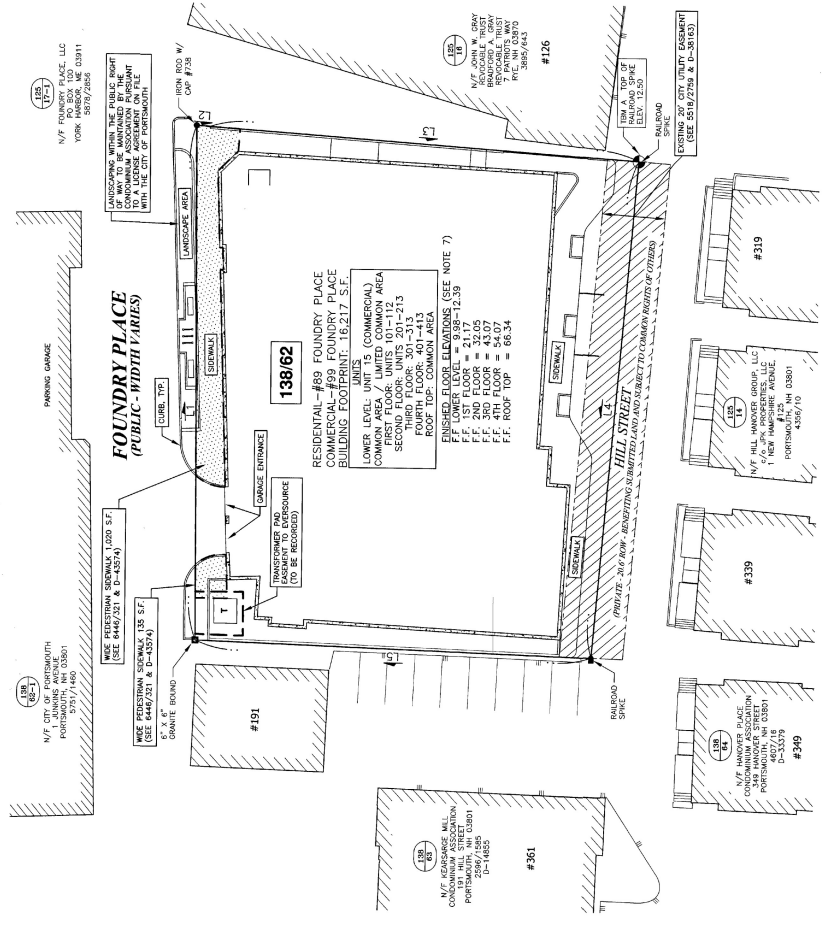

HALEY WARD
ENGINEERING (ENVIRONMENTAL) SURVEYING
1000 W. MAIN STREET
PORTSMOUTH, NH 03801
WWW.HALEYWARD.COM
603-435-0282

1. JOHN R. CHANDON, L.L.S.
A REGISTERED PROFESSIONAL SURVEYOR HAS PREPARED THIS SITE PLAN ACCURATELY DEPICTS THE LOCATION AND DIMENSIONS OF THE IMPROVEMENTS OF THE BUILDING AND THE FINISHED FLOOR ELEVATIONS.
2) THIS PLAN IS NOT TO BE CONSIDERED AS A GUARANTEE OF THE ACCURACY OF THE DIMENSIONS SHOWN HEREON ARE NOT YET COMPLETED.
3) THIS PLAN COMPLETES WITH THE PROVISIONS OF RSA 356-B : 20.

DATE: 2-7-25
JOHN R. CHANDON, L.L.S. #738

REVISIONS

NO.	DESCRIPTION	DATE
2	FLOOR ELEVATIONS, PARKING	2/21/25
1	CERTIFICATION & EASEMENTS	2/15/24
0	ISSUED FOR COMMENT	1/25/24

**CONDOMINIUM SITE PLAN
RESIDENCES AT FOUNDRY
PLACE CONDOMINIUM
TAX MAP 138 - LOT 62
DECLARANT:
RESIDENCES AT FOUNDRY
PLACE, LLC
PROPERTY LOCATED AT:
89-99 FOUNDRY PLACE
CITY OF PORTSMOUTH
COUNTY OF ROCKINGHAM
STATE OF NEW HAMPSHIRE**

SCALE: 1"=20'
FB 250 75 22
MAY 2025
SHEET 1 OF 2
12271.03

LINE TABLE

LINE	BEARING	DISTANCE
L1	N44°39'09"E	167.56'
L2	S67°13'28"E	4.32'
L3	S57°00'27"W	140.60'
L4	S57°00'27"W	140.60'
L5	N43°00'25"W	120.42'