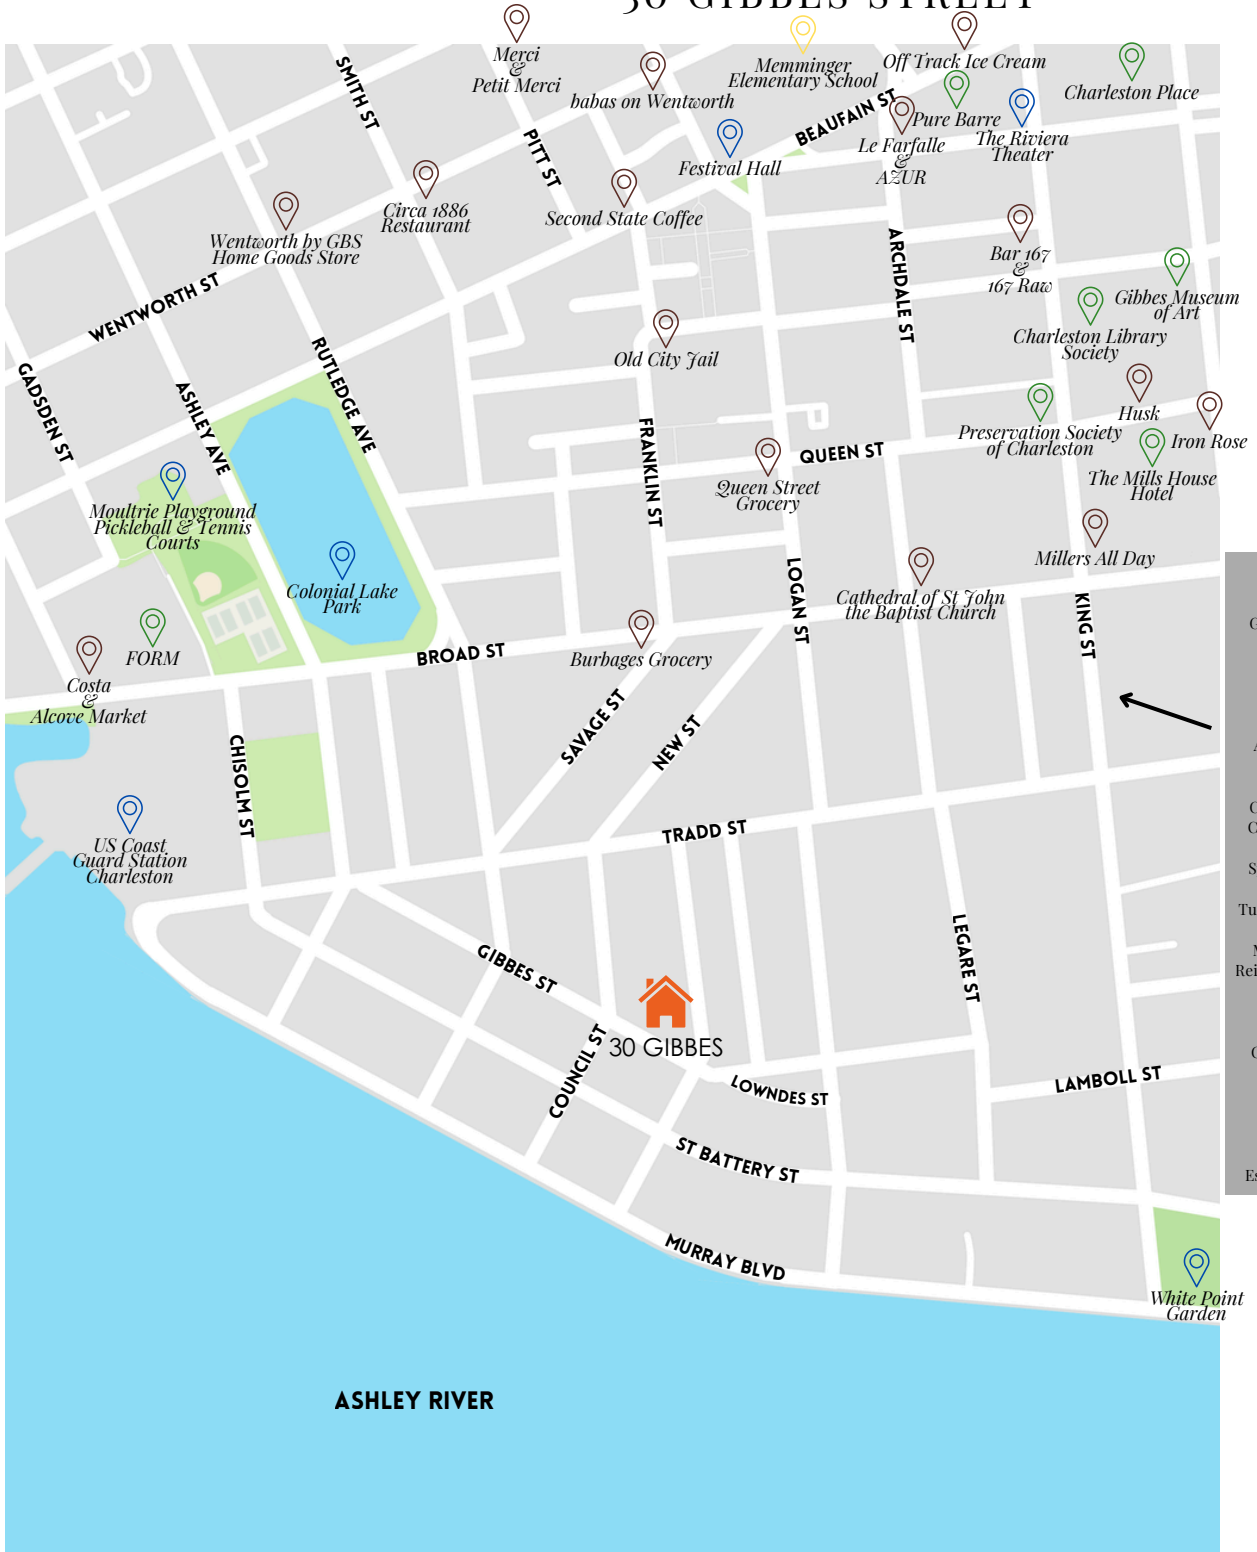

What's in the neighborhood?

30 GIBBES STREET

- King Street*
- Berlin's
 - Grit & Grace Studio
 - E. Blackhurst
 - Loeffler Randall
 - Yves Delorme
 - Billy Reid
 - Bin 152
 - Alexandra Designs
 - Buxton Books
 - Lake Pajamas
 - Croghans Jewel Box
 - Charleston Shoe Co.
 - Roller Rabbit
 - Sportsman's Gallery
 - J FREDRIC
 - Tucker Payne Antiques
 - Beau & Ro
 - Madison Matthews
 - Reinert Fine Art Gallery
 - RTW
 - Indochino
 - Brooks Brothers
 - Cos Bar Charleston
 - J. McLaughlin
 - LoveShackFancy
 - Target
 - Onward Reserve
 - Sezane
 - Estelle Colored Glass

-  Restaurants & Grocery
-  Parks & Landmarks
-  Schools
-  Accommodations & Health