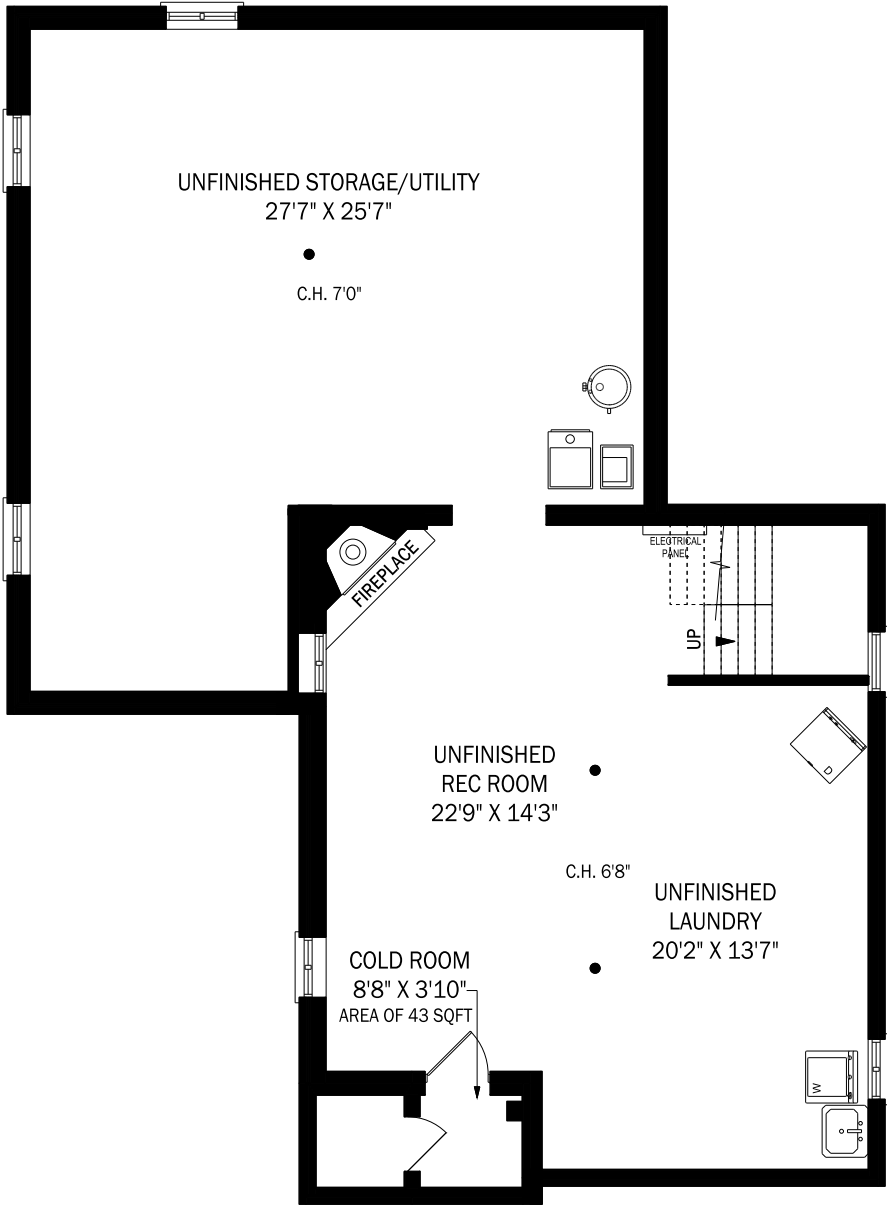

1088 TRUMAN AVENUE, OAKVILLE

LOWER LEVEL - 1336 SQUARE FEET