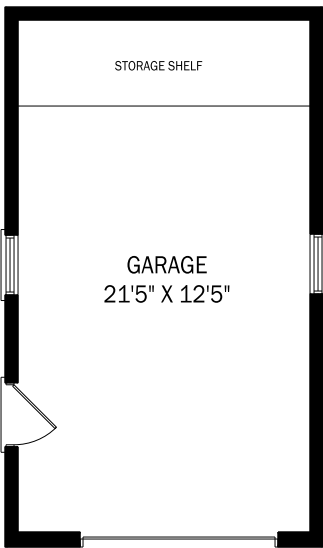

# 1088 TRUMAN AVENUE, OAKVILLE

**GARAGE - 298 SQUARE FEET**