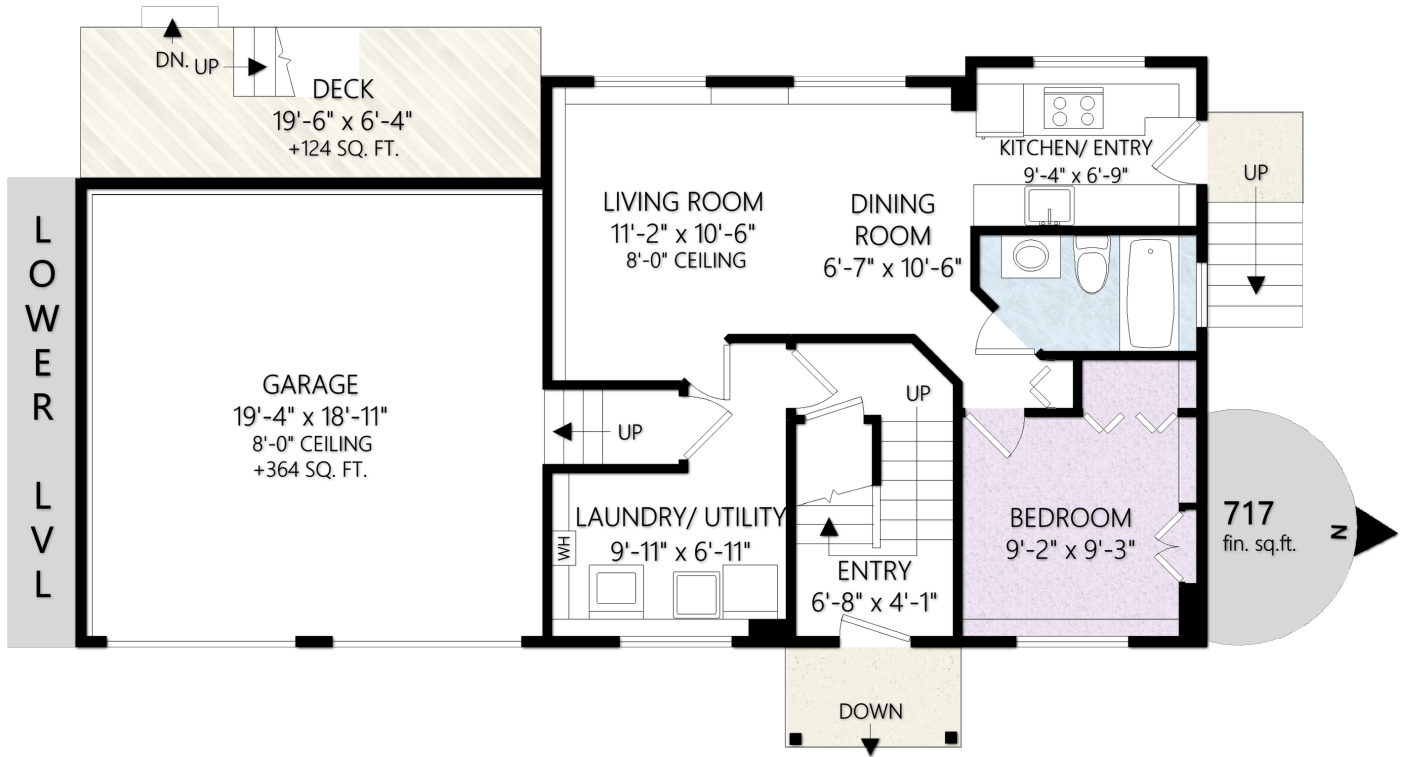

	Area (Sq.Ft.)	Finished	UnFin.	Total
Main Level		1,085	0	1,085
Lower Level		717	0	717
Garage		0	364	364
Total		1,802	364	2,166

258 St Charles St

Shown length and width dimensions are approximate.
Area (Sq.Ft.) is representative of the footprint, including walls and structure.