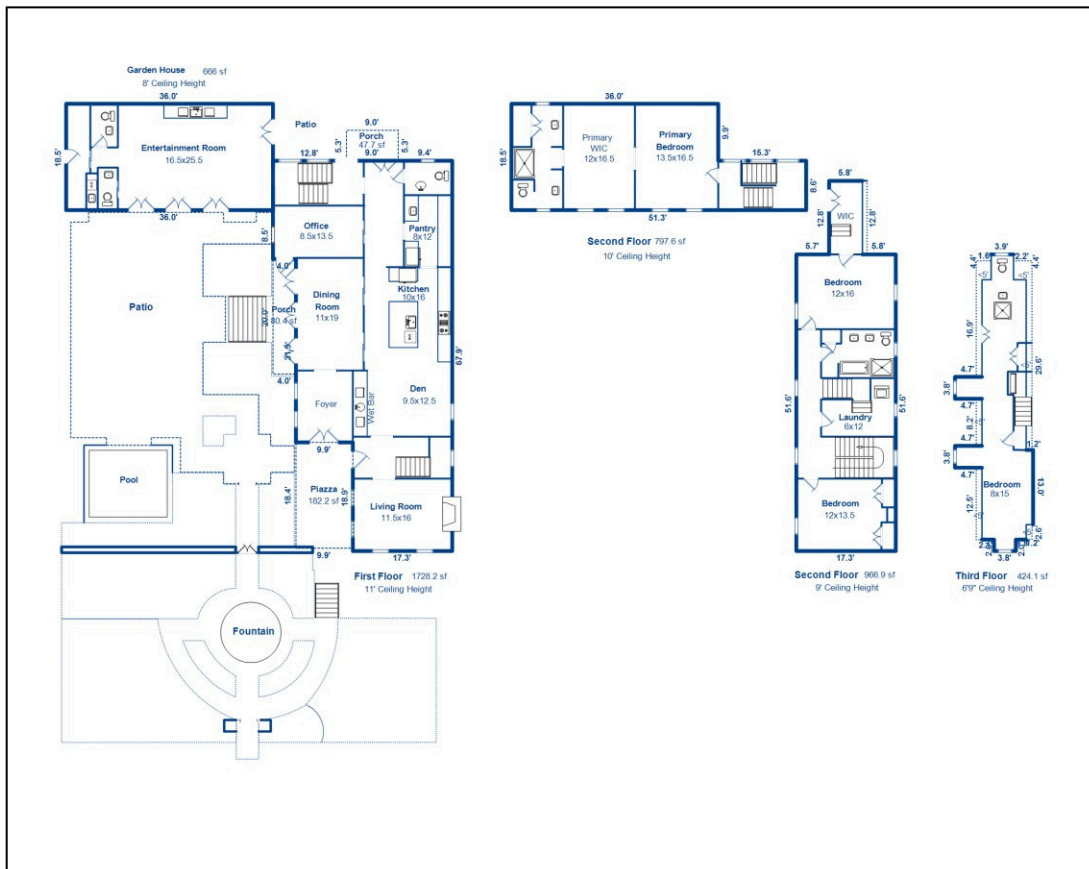

## Measurements for:

140 Queen Street Charleston, SC 29401

**Total Square Footage is 4,583 Square Feet**

The above dimensions were gathered performing an interior and exterior measurement of the property.

This report calculated the square footage for the requested property and is for informational purposes only, it is not performed as part of an Appraisal.

The reported room dimensions are approximate.