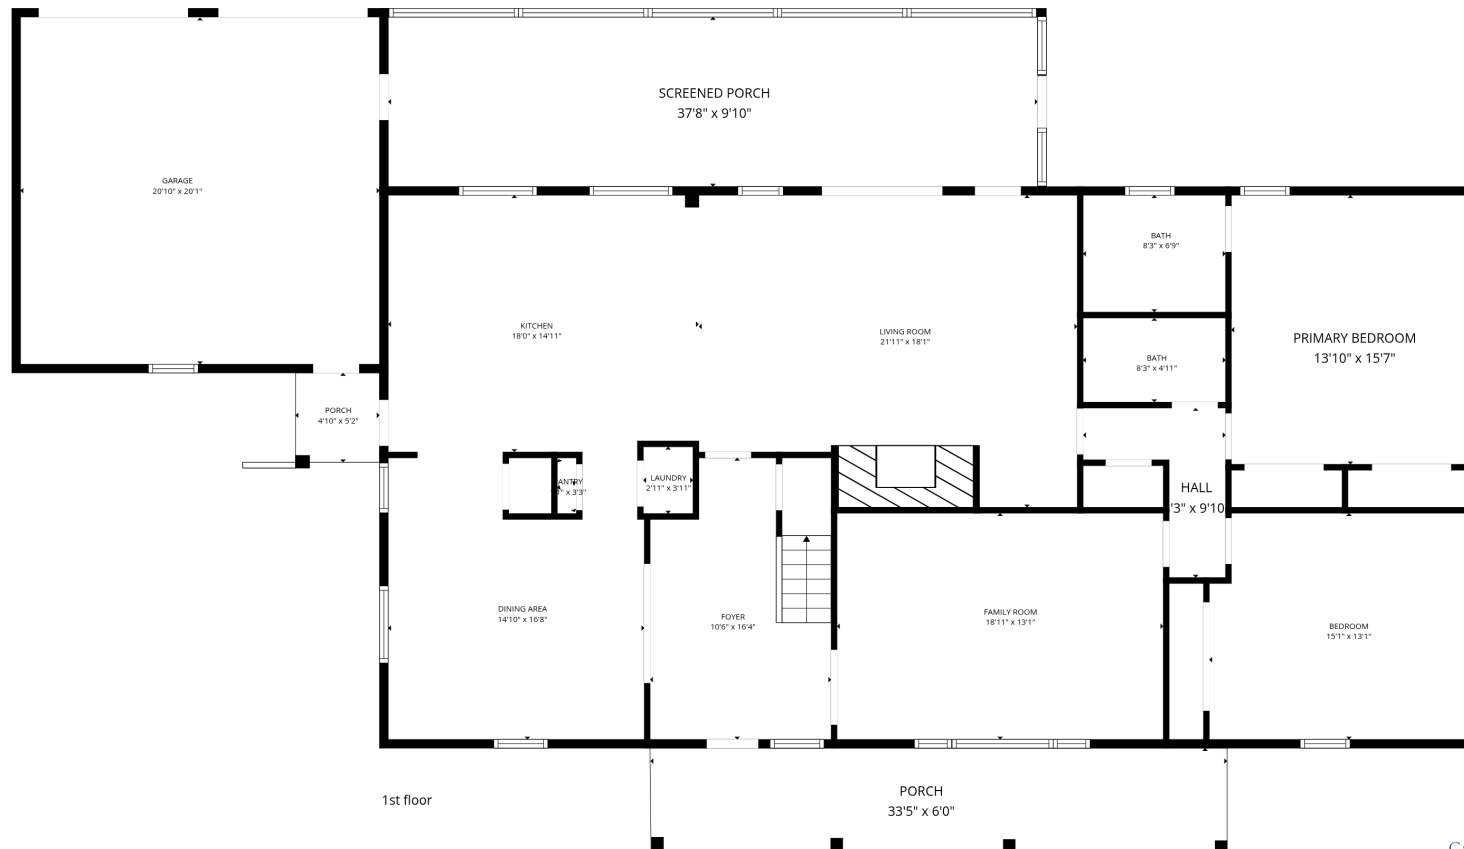

2nd floor

1st floor

254 Greenfield Road, Lancaster VA 22503

Total square footage per county records 2630 sq. ft.

FLOOR PLAN CREATED BY CUBICASA APP. MEASUREMENTS DEEMED HIGHLY RELIABLE BUT NOT GUARANTEED.