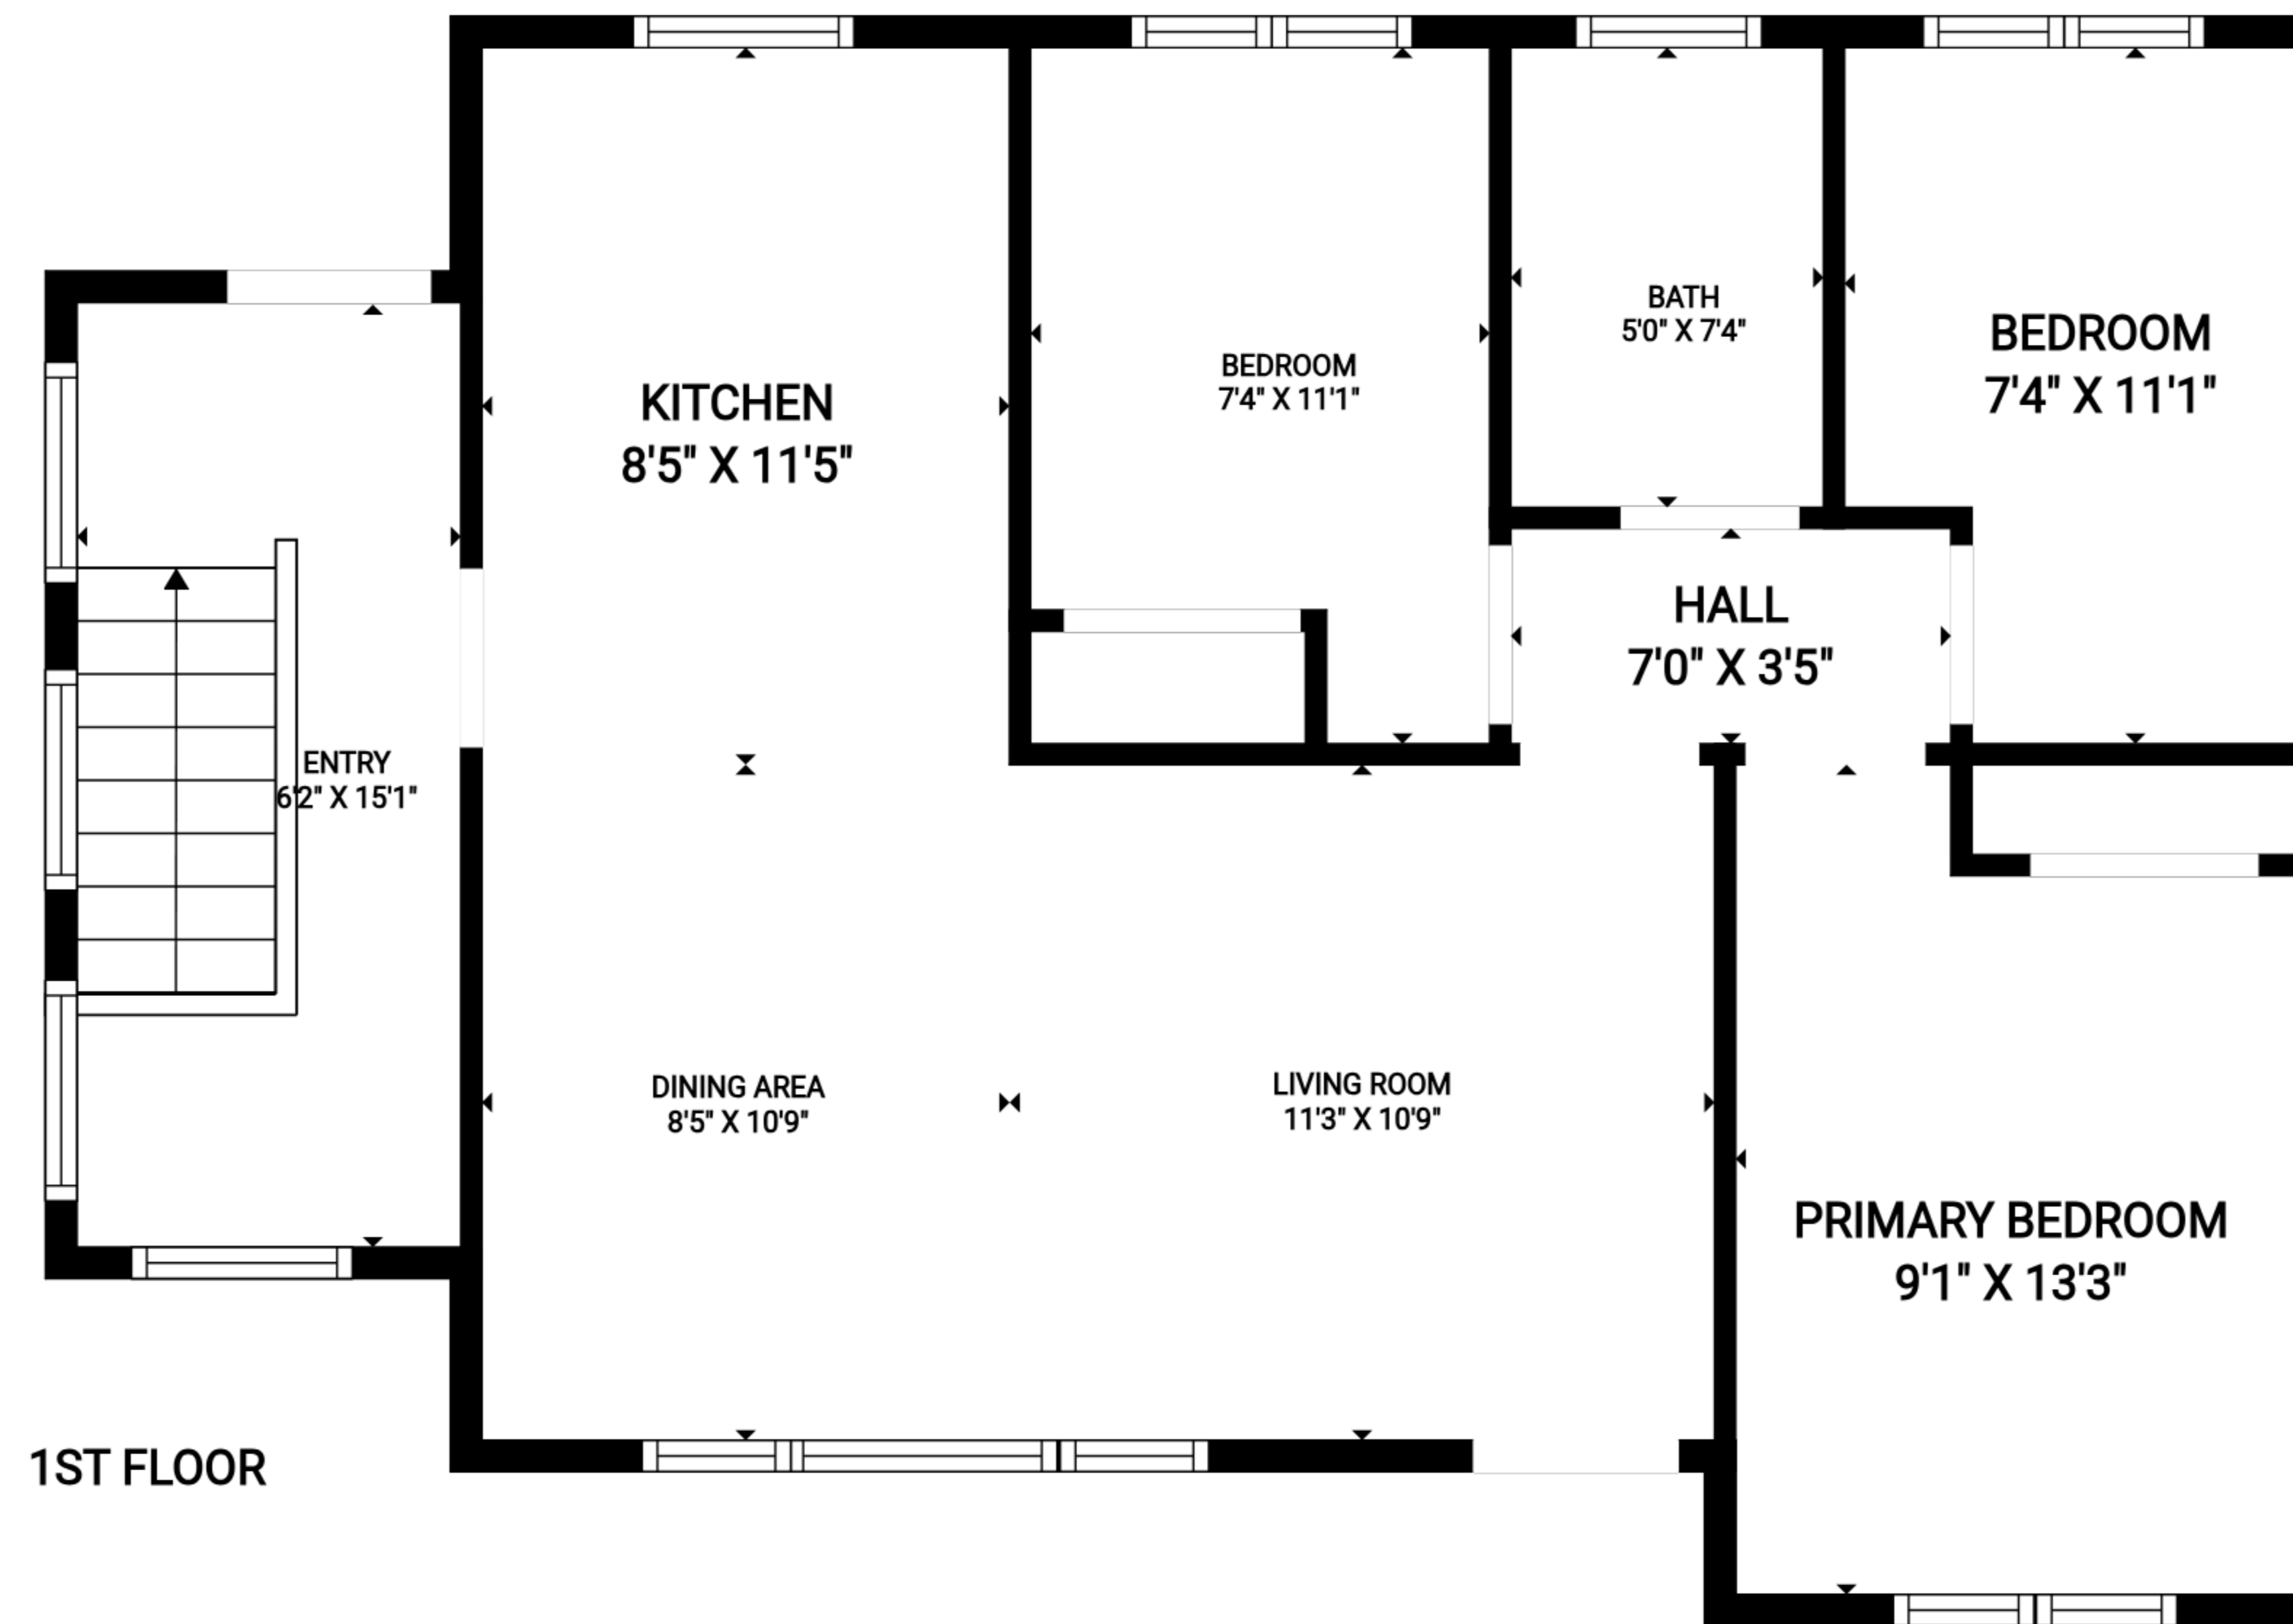

TOTAL: 1377 sq. ft

Basement: 610 sq. ft, 1st floor: 767 sq. ft

EXCLUDED AREAS: UTILITY: 26 sq. ft, LAUNDRY: 101 sq. ft, WALLS: 122 sq. ft

Measurements Are Deemed Reliable But Not Guaranteed.

TOTAL: 1377 sq. ft

Basement: 610 sq. ft, 1st floor: 767 sq. ft

EXCLUDED AREAS: UTILITY: 26 sq. ft, LAUNDRY: 101 sq. ft, WALLS: 122 sq. ft

Measurements Are Deemed Reliable But Not Guaranteed.

TOTAL: 1377 sq. ft

Basement: 610 sq. ft, 1st floor: 767 sq. ft

EXCLUDED AREAS: UTILITY: 26 sq. ft, LAUNDRY: 101 sq. ft, WALLS: 122 sq. ft

Measurements Are Deemed Reliable But Not Guaranteed.