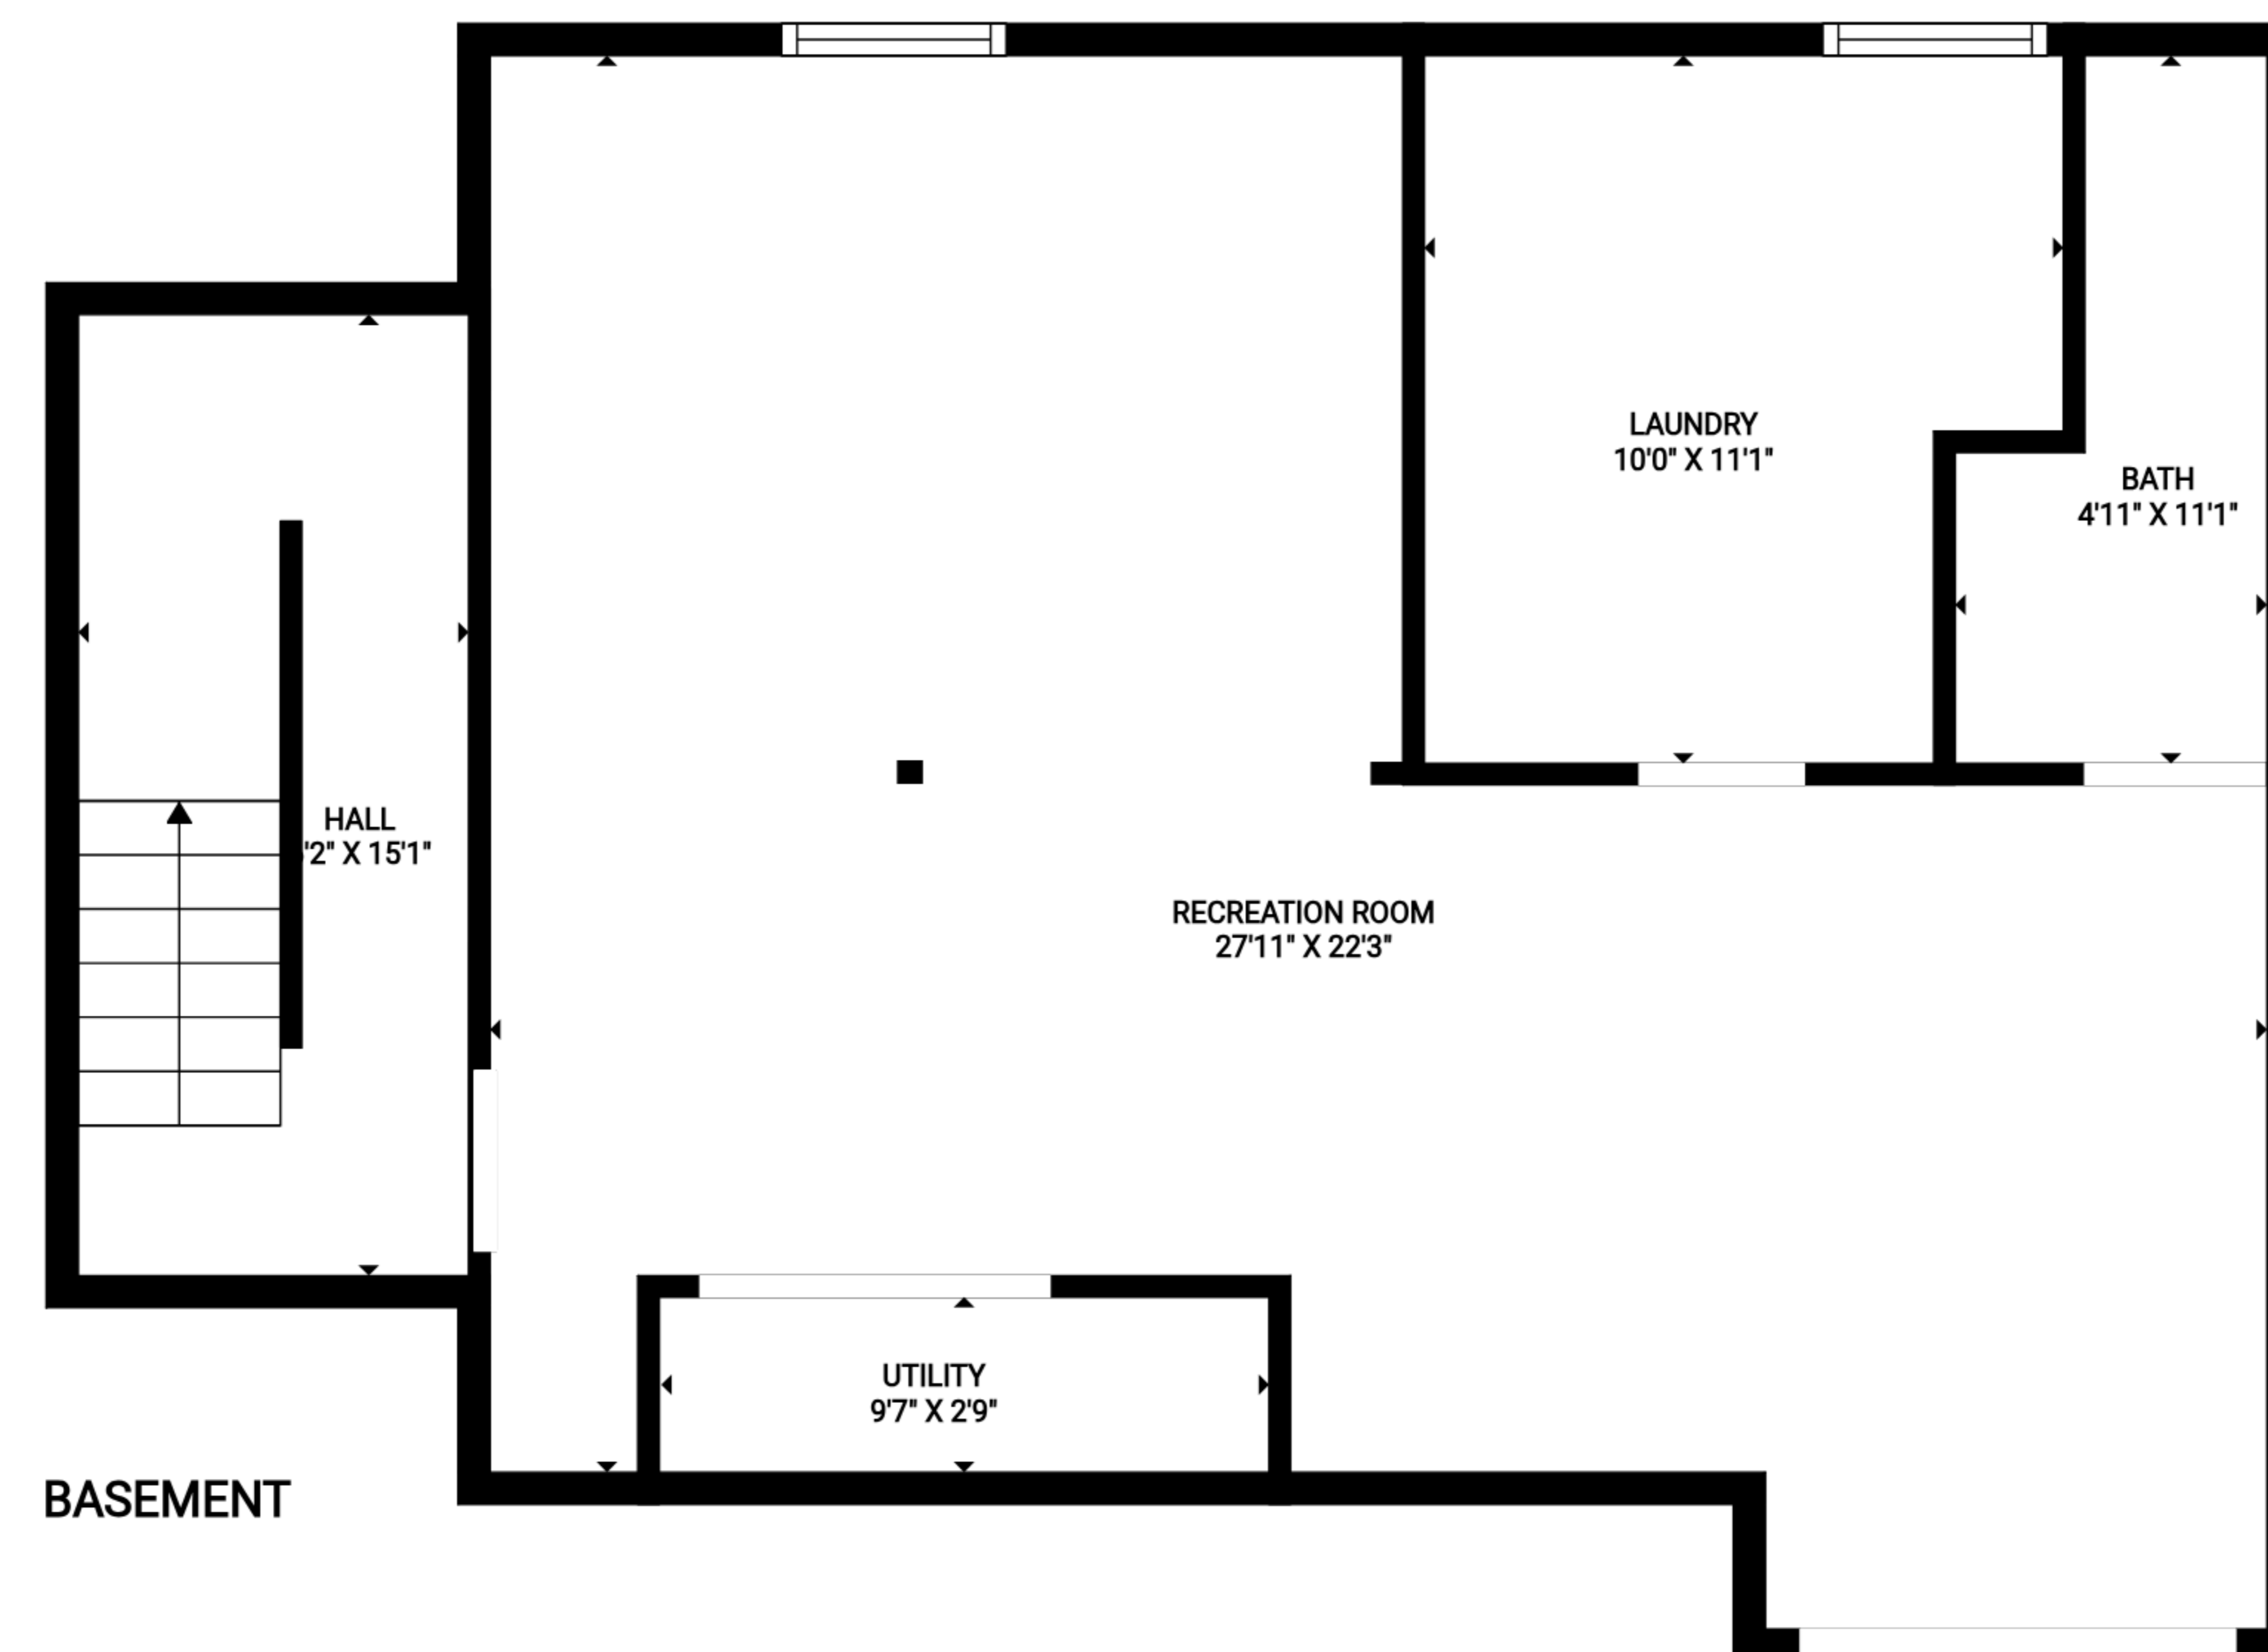

TOTAL: 1377 sq. ft

Basement: 610 sq. ft, 1st floor: 767 sq. ft

EXCLUDED AREAS: UTILITY: 26 sq. ft, LAUNDRY: 101 sq. ft, WALLS: 122 sq. ft

Measurements Are Deemed Reliable But Not Guaranteed.

TOTAL: 1377 sq. ft

Basement: 610 sq. ft, 1st floor: 767 sq. ft

EXCLUDED AREAS: UTILITY: 26 sq. ft, LAUNDRY: 101 sq. ft, WALLS: 122 sq. ft

Measurements Are Deemed Reliable But Not Guaranteed.

TOTAL: 1377 sq. ft

Basement: 610 sq. ft, 1st floor: 767 sq. ft

EXCLUDED AREAS: UTILITY: 26 sq. ft, LAUNDRY: 101 sq. ft, WALLS: 122 sq. ft

Measurements Are Deemed Reliable But Not Guaranteed.