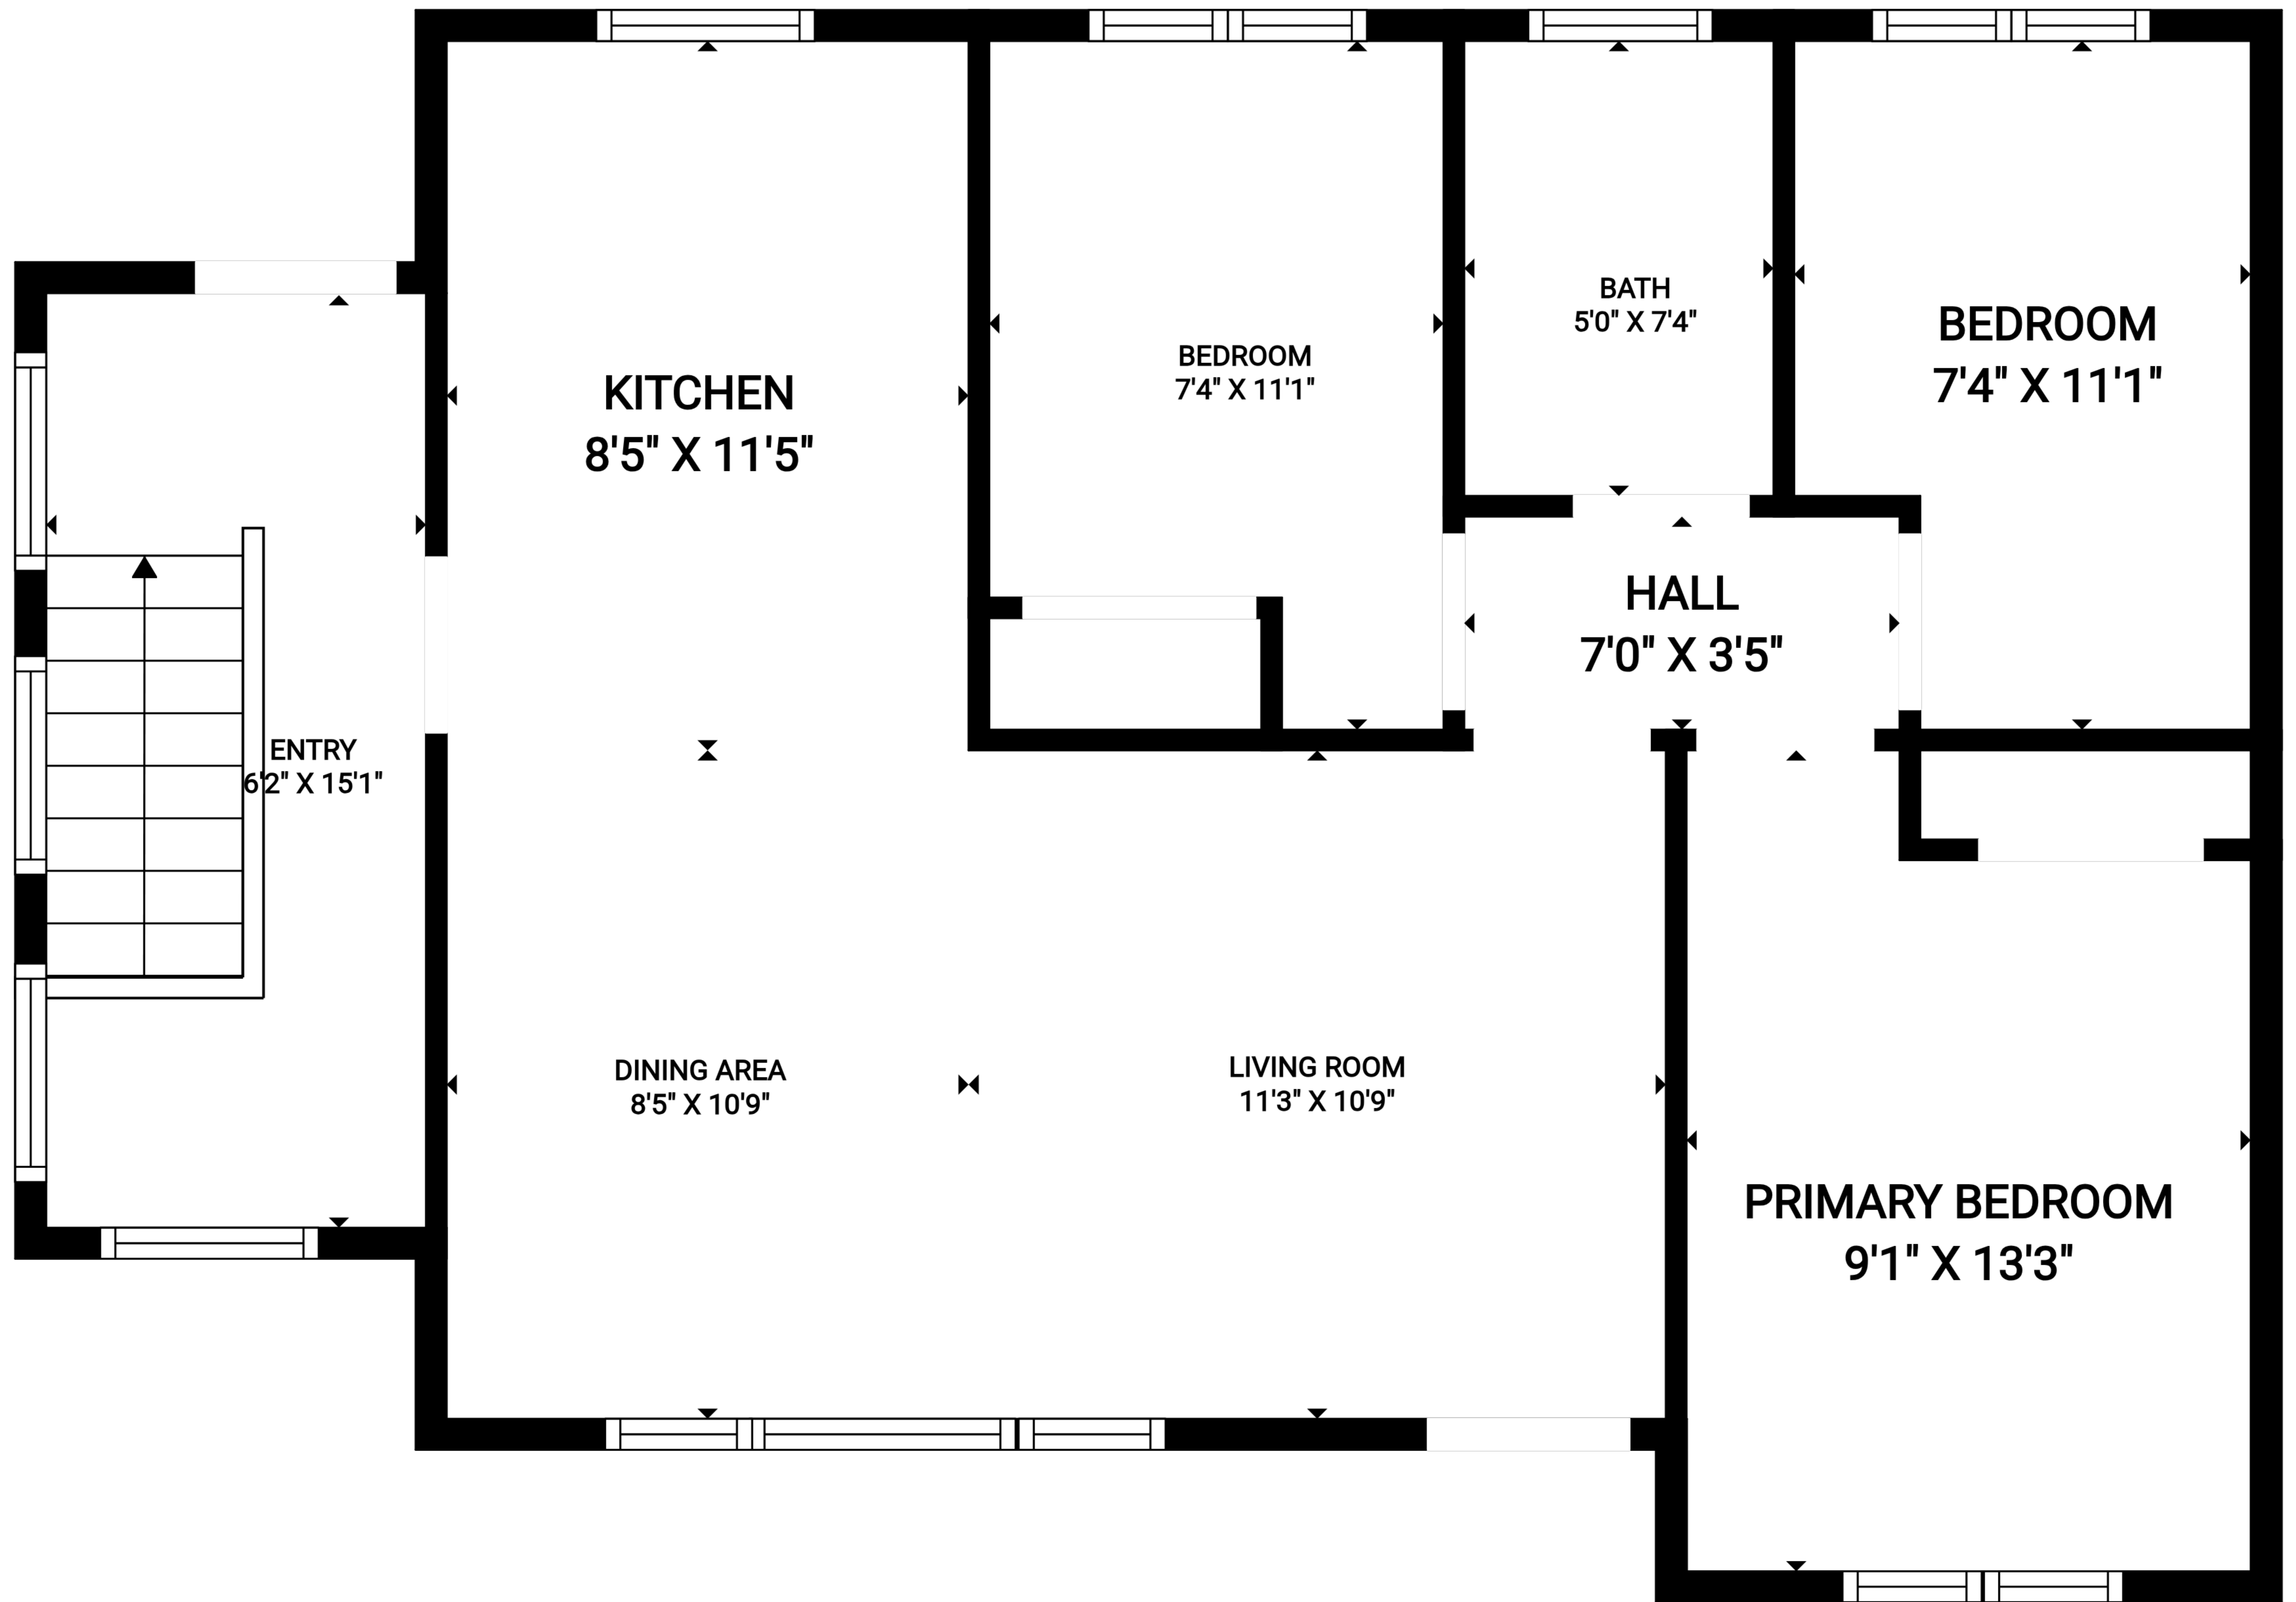

TOTAL: 1377 sq. ft

Basement: 610 sq. ft, 1st floor: 767 sq. ft

EXCLUDED AREAS: UTILITY: 26 sq. ft, LAUNDRY: 101 sq. ft, WALLS: 122 sq. ft

Measurements Are Deemed Reliable But Not Guaranteed.

TOTAL: 1377 sq. ft

Basement: 610 sq. ft, 1st floor: 767 sq. ft

EXCLUDED AREAS: UTILITY: 26 sq. ft, LAUNDRY: 101 sq. ft, WALLS: 122 sq. ft

Measurements Are Deemed Reliable But Not Guaranteed.

TOTAL: 1377 sq. ft

Basement: 610 sq. ft, 1st floor: 767 sq. ft

EXCLUDED AREAS: UTILITY: 26 sq. ft, LAUNDRY: 101 sq. ft, WALLS: 122 sq. ft

Measurements Are Deemed Reliable But Not Guaranteed.