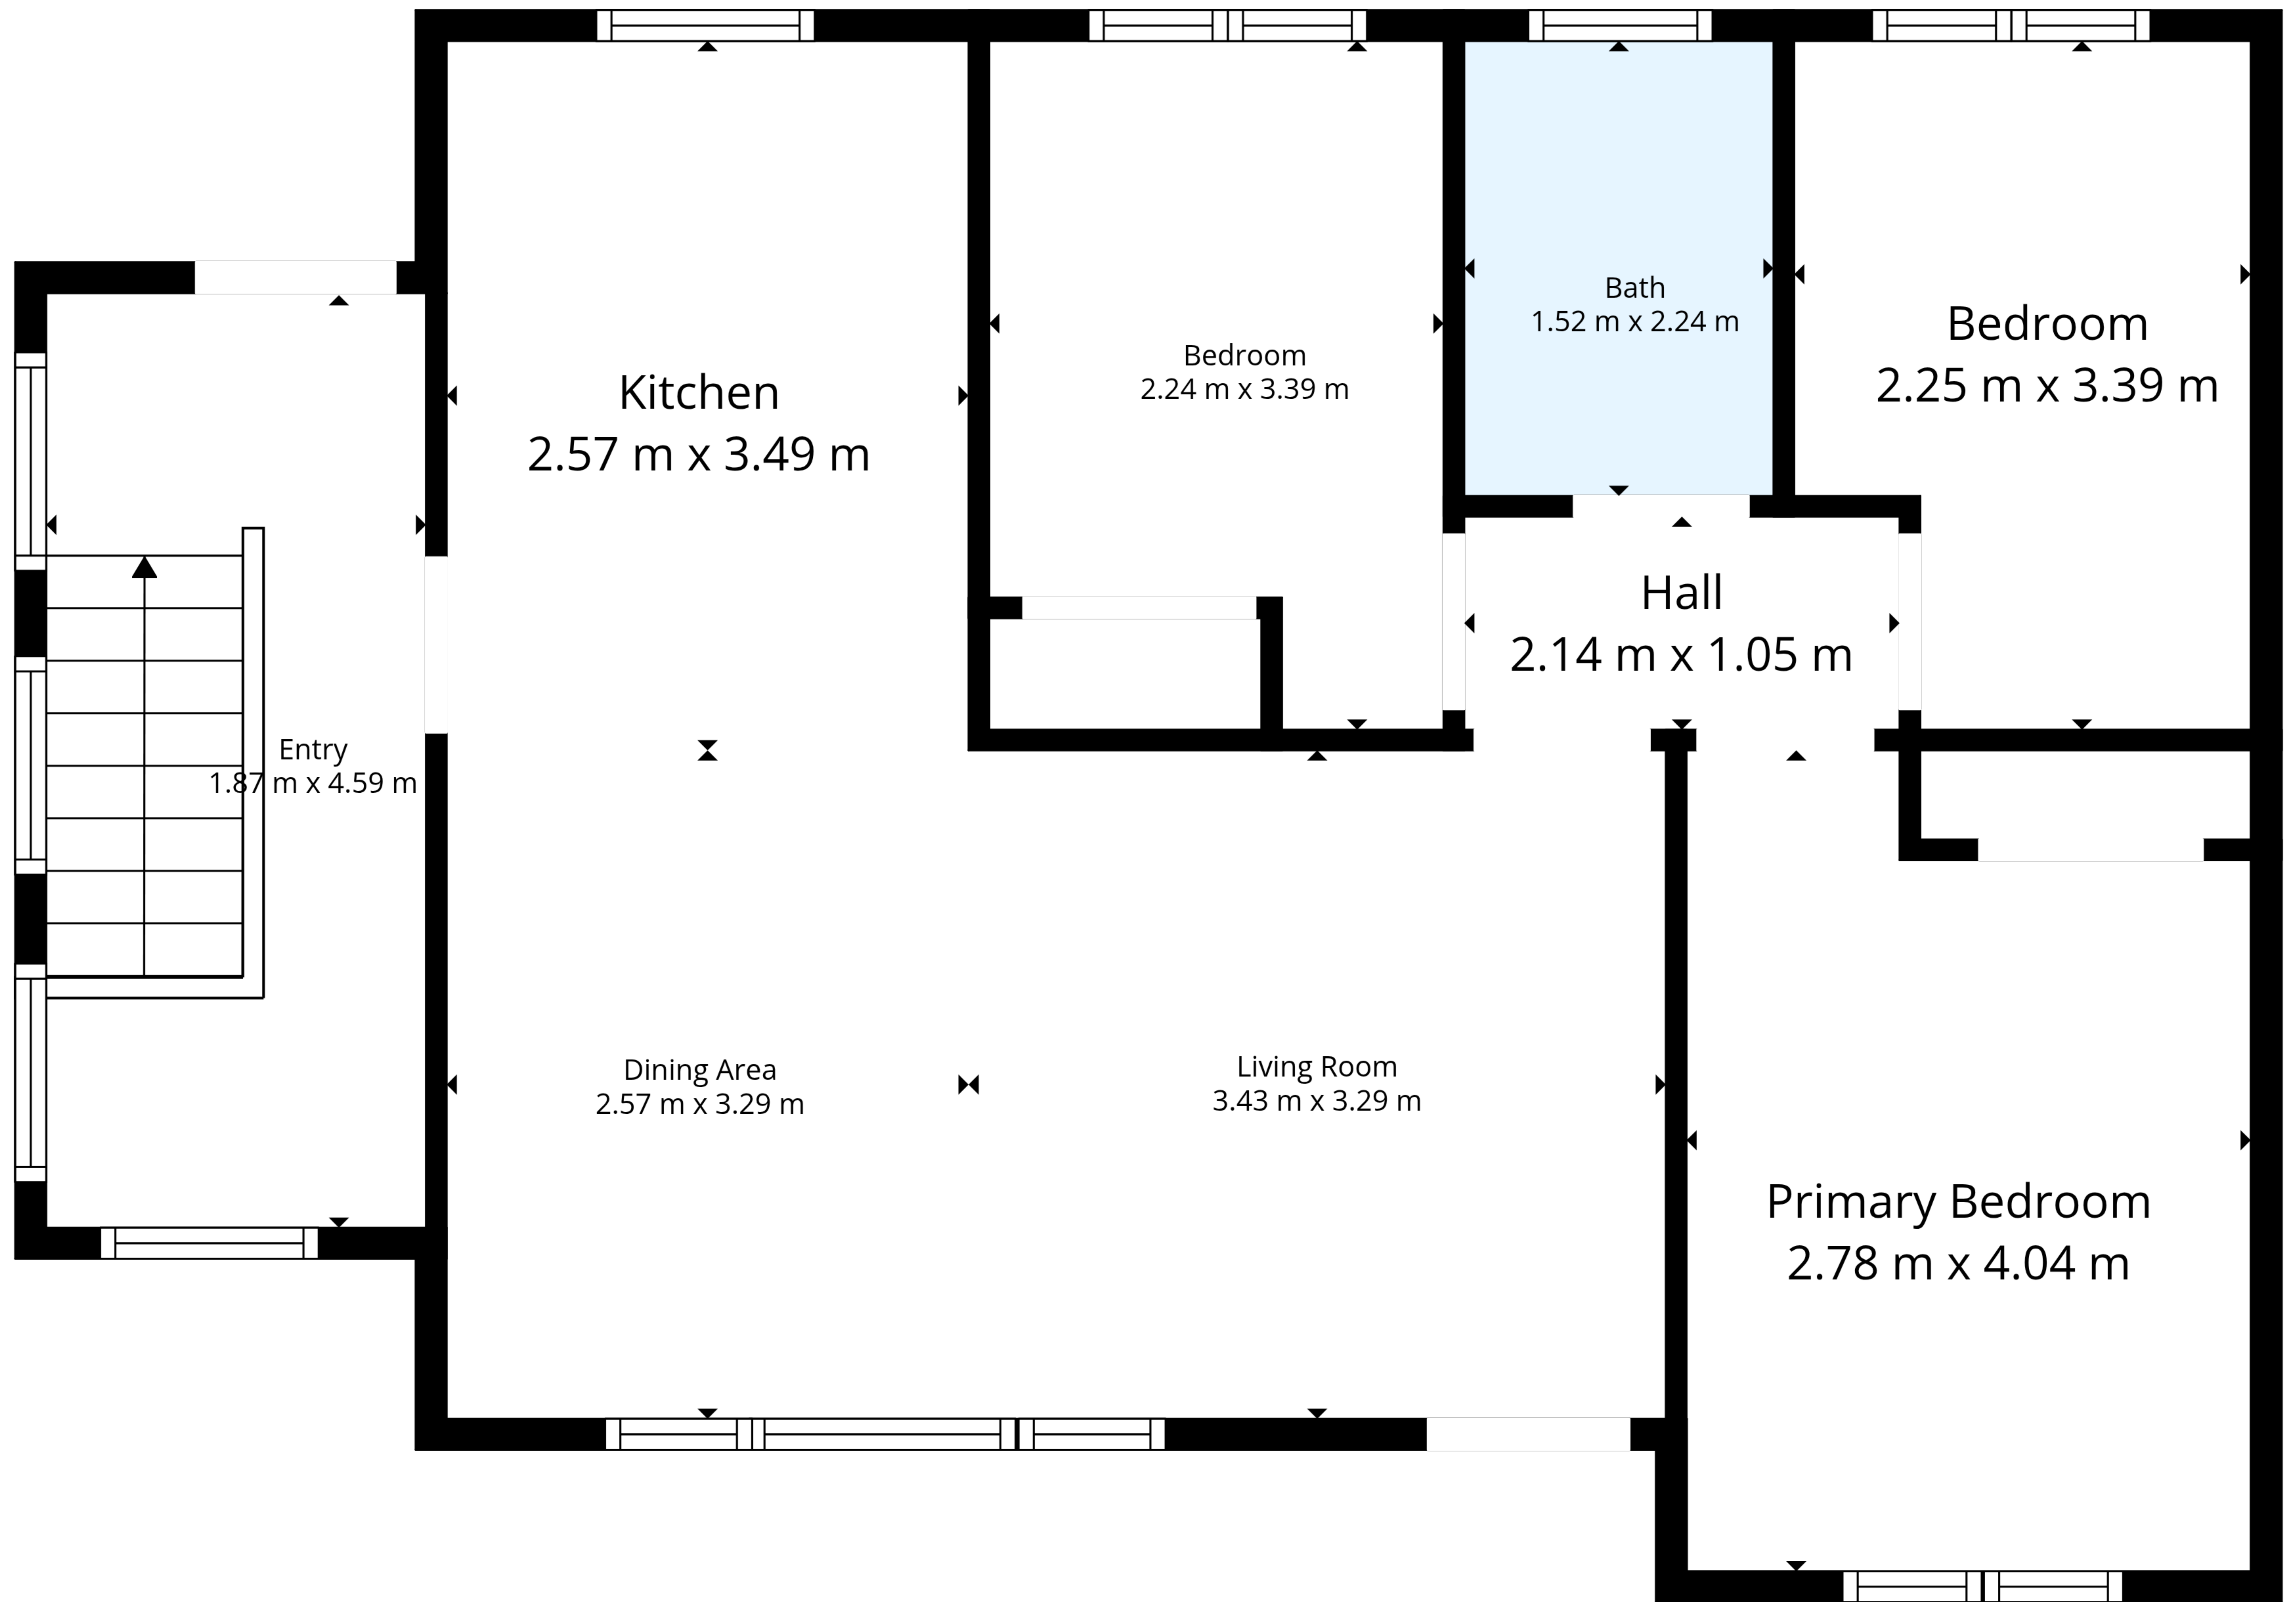

TOTAL: 128 m2

Basement: 57 m2, 1st floor: 71 m2

EXCLUDED AREAS: UTILITY: 2 m2, LAUNDRY: 9 m2, WALLS: 12 m2

Measurements Are Deemed Reliable But Not Guaranteed.

TOTAL: 128 m2

Basement: 57 m2, 1st floor: 71 m2

EXCLUDED AREAS: UTILITY: 2 m2, LAUNDRY: 9 m2, WALLS: 12 m2

Measurements Are Deemed Reliable But Not Guaranteed.

TOTAL: 128 m²

Basement: 57 m², 1st floor: 71 m²

EXCLUDED AREAS: UTILITY: 2 m², LAUNDRY: 9 m², WALLS: 12 m²