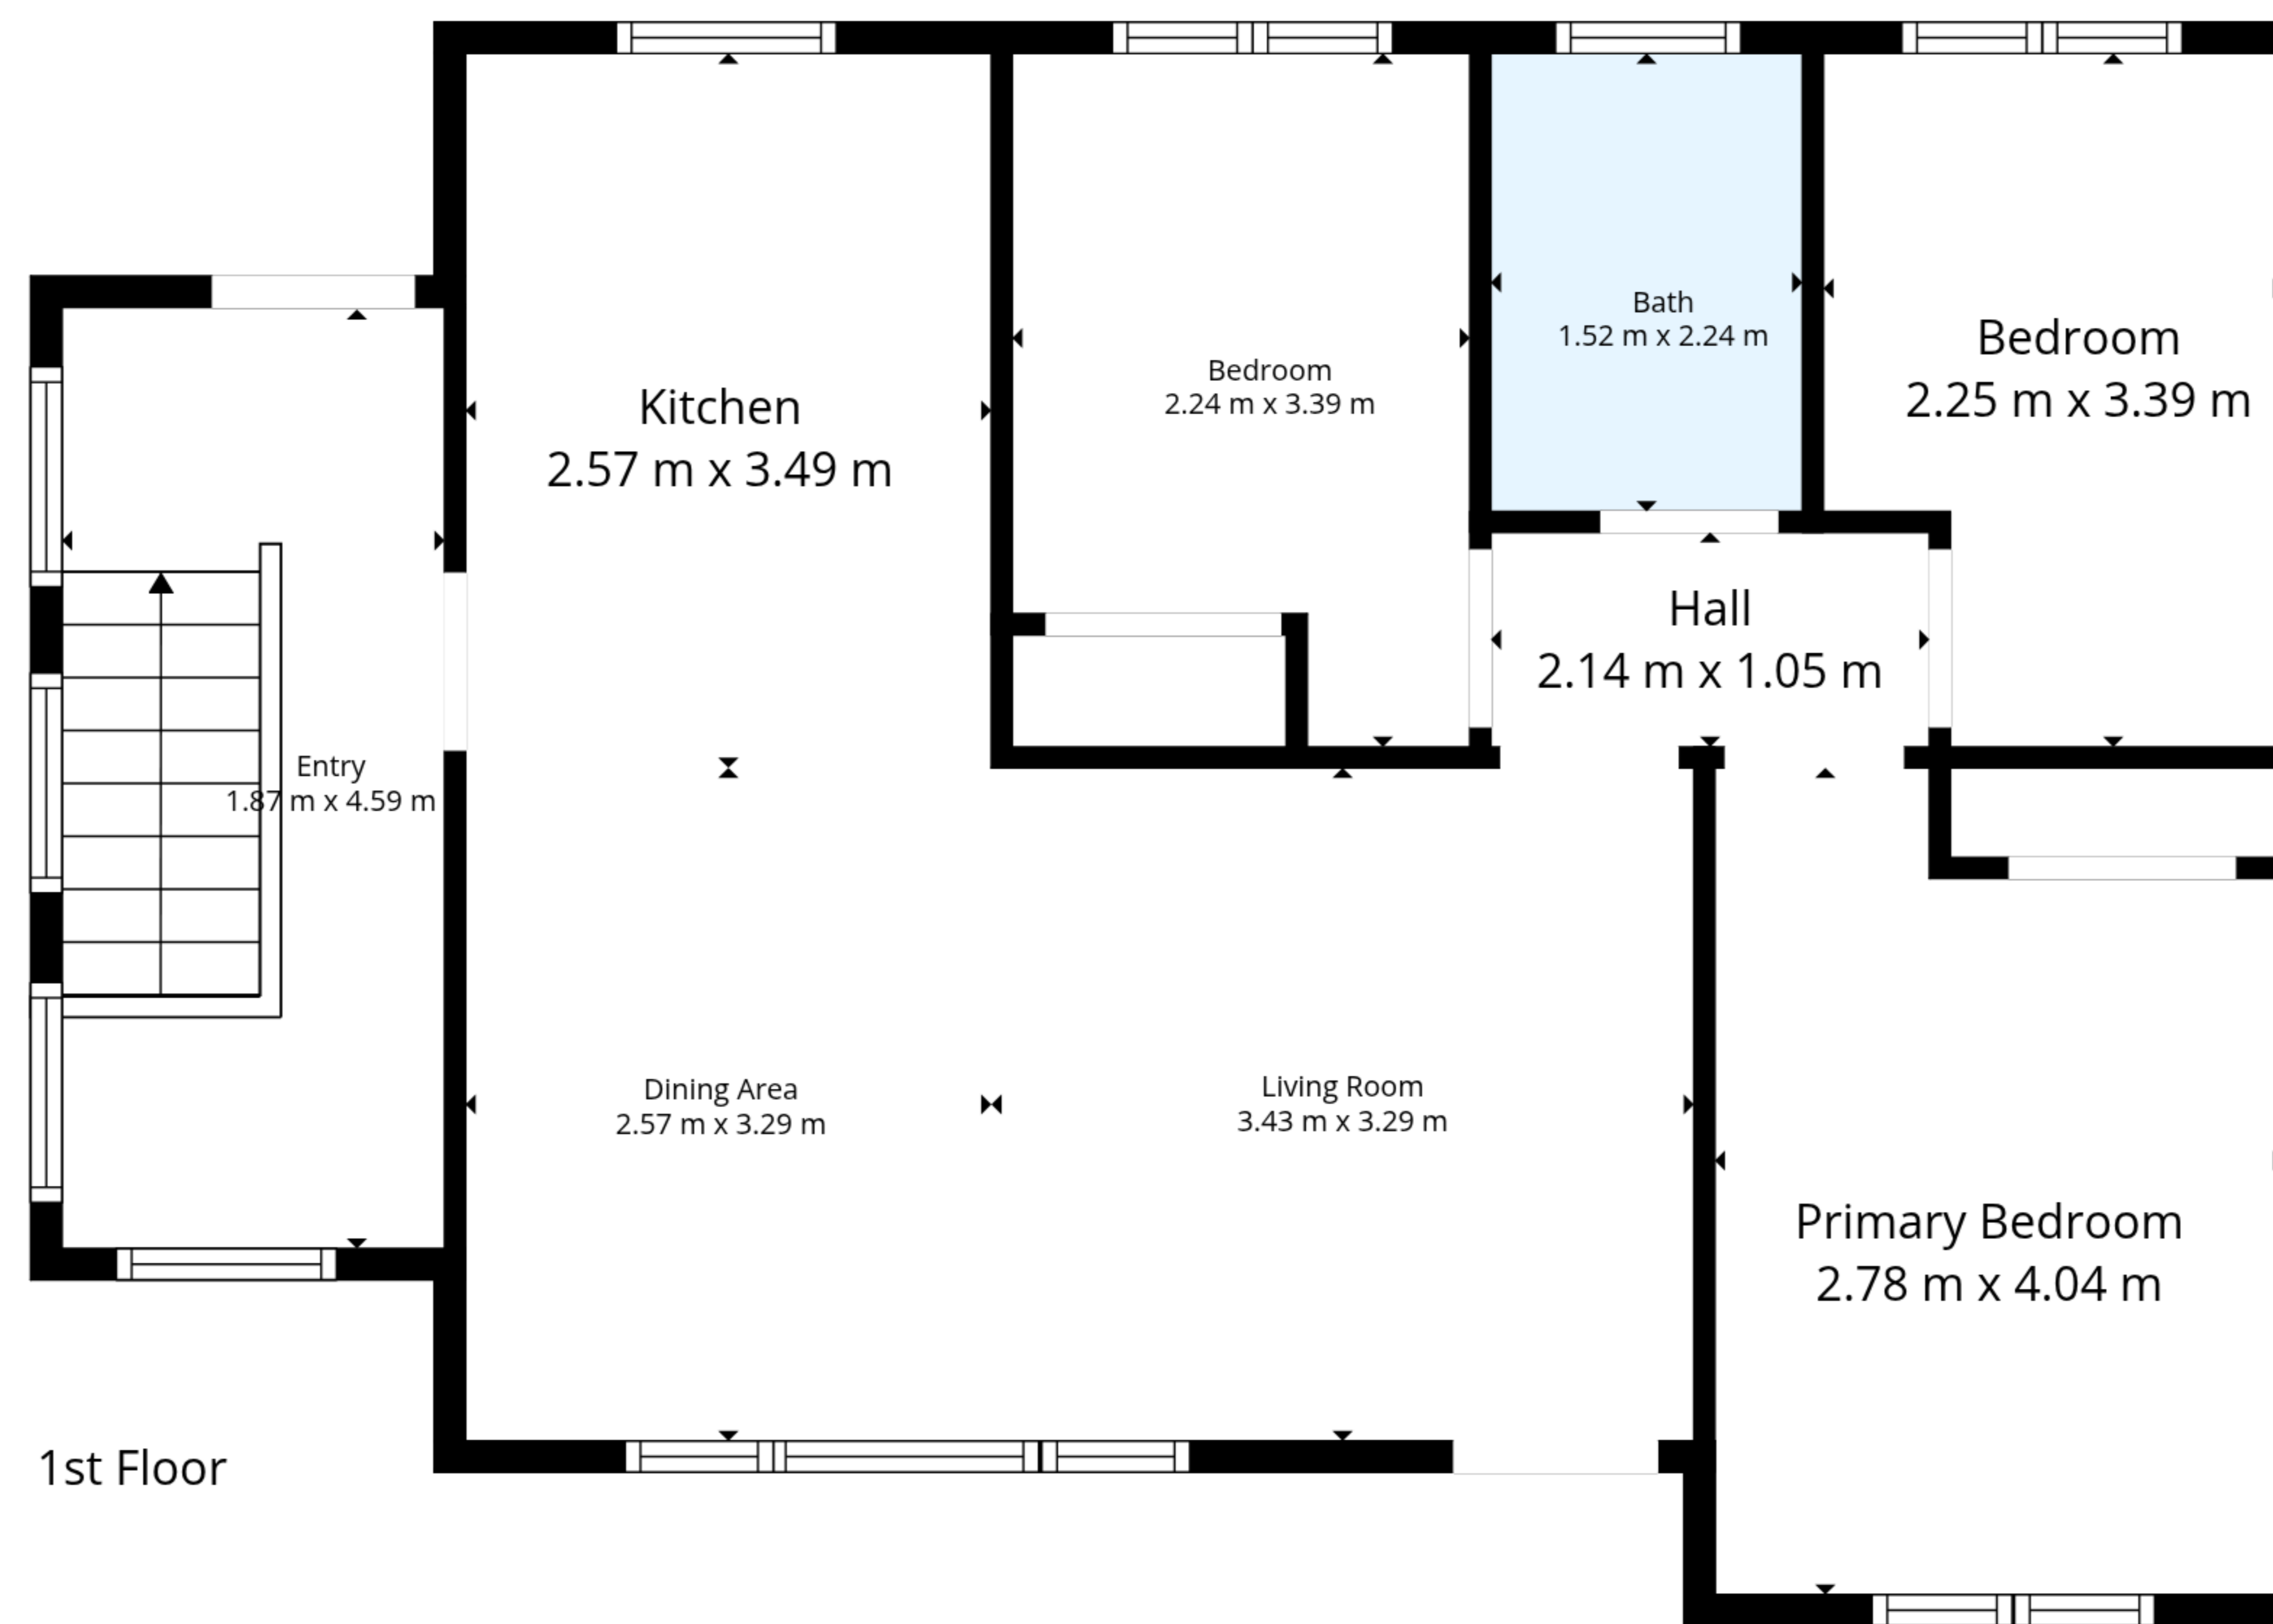

TOTAL: 128 m2

Basement: 57 m2, 1st floor: 71 m2

EXCLUDED AREAS: UTILITY: 2 m2, LAUNDRY: 9 m2, WALLS: 12 m2

Measurements Are Deemed Reliable But Not Guaranteed.

TOTAL: 128 m2

Basement: 57 m2, 1st floor: 71 m2

EXCLUDED AREAS: UTILITY: 2 m2, LAUNDRY: 9 m2, WALLS: 12 m2

Measurements Are Deemed Reliable But Not Guaranteed.

TOTAL: 128 m²

Basement: 57 m², 1st floor: 71 m²

EXCLUDED AREAS: UTILITY: 2 m², LAUNDRY: 9 m², WALLS: 12 m²