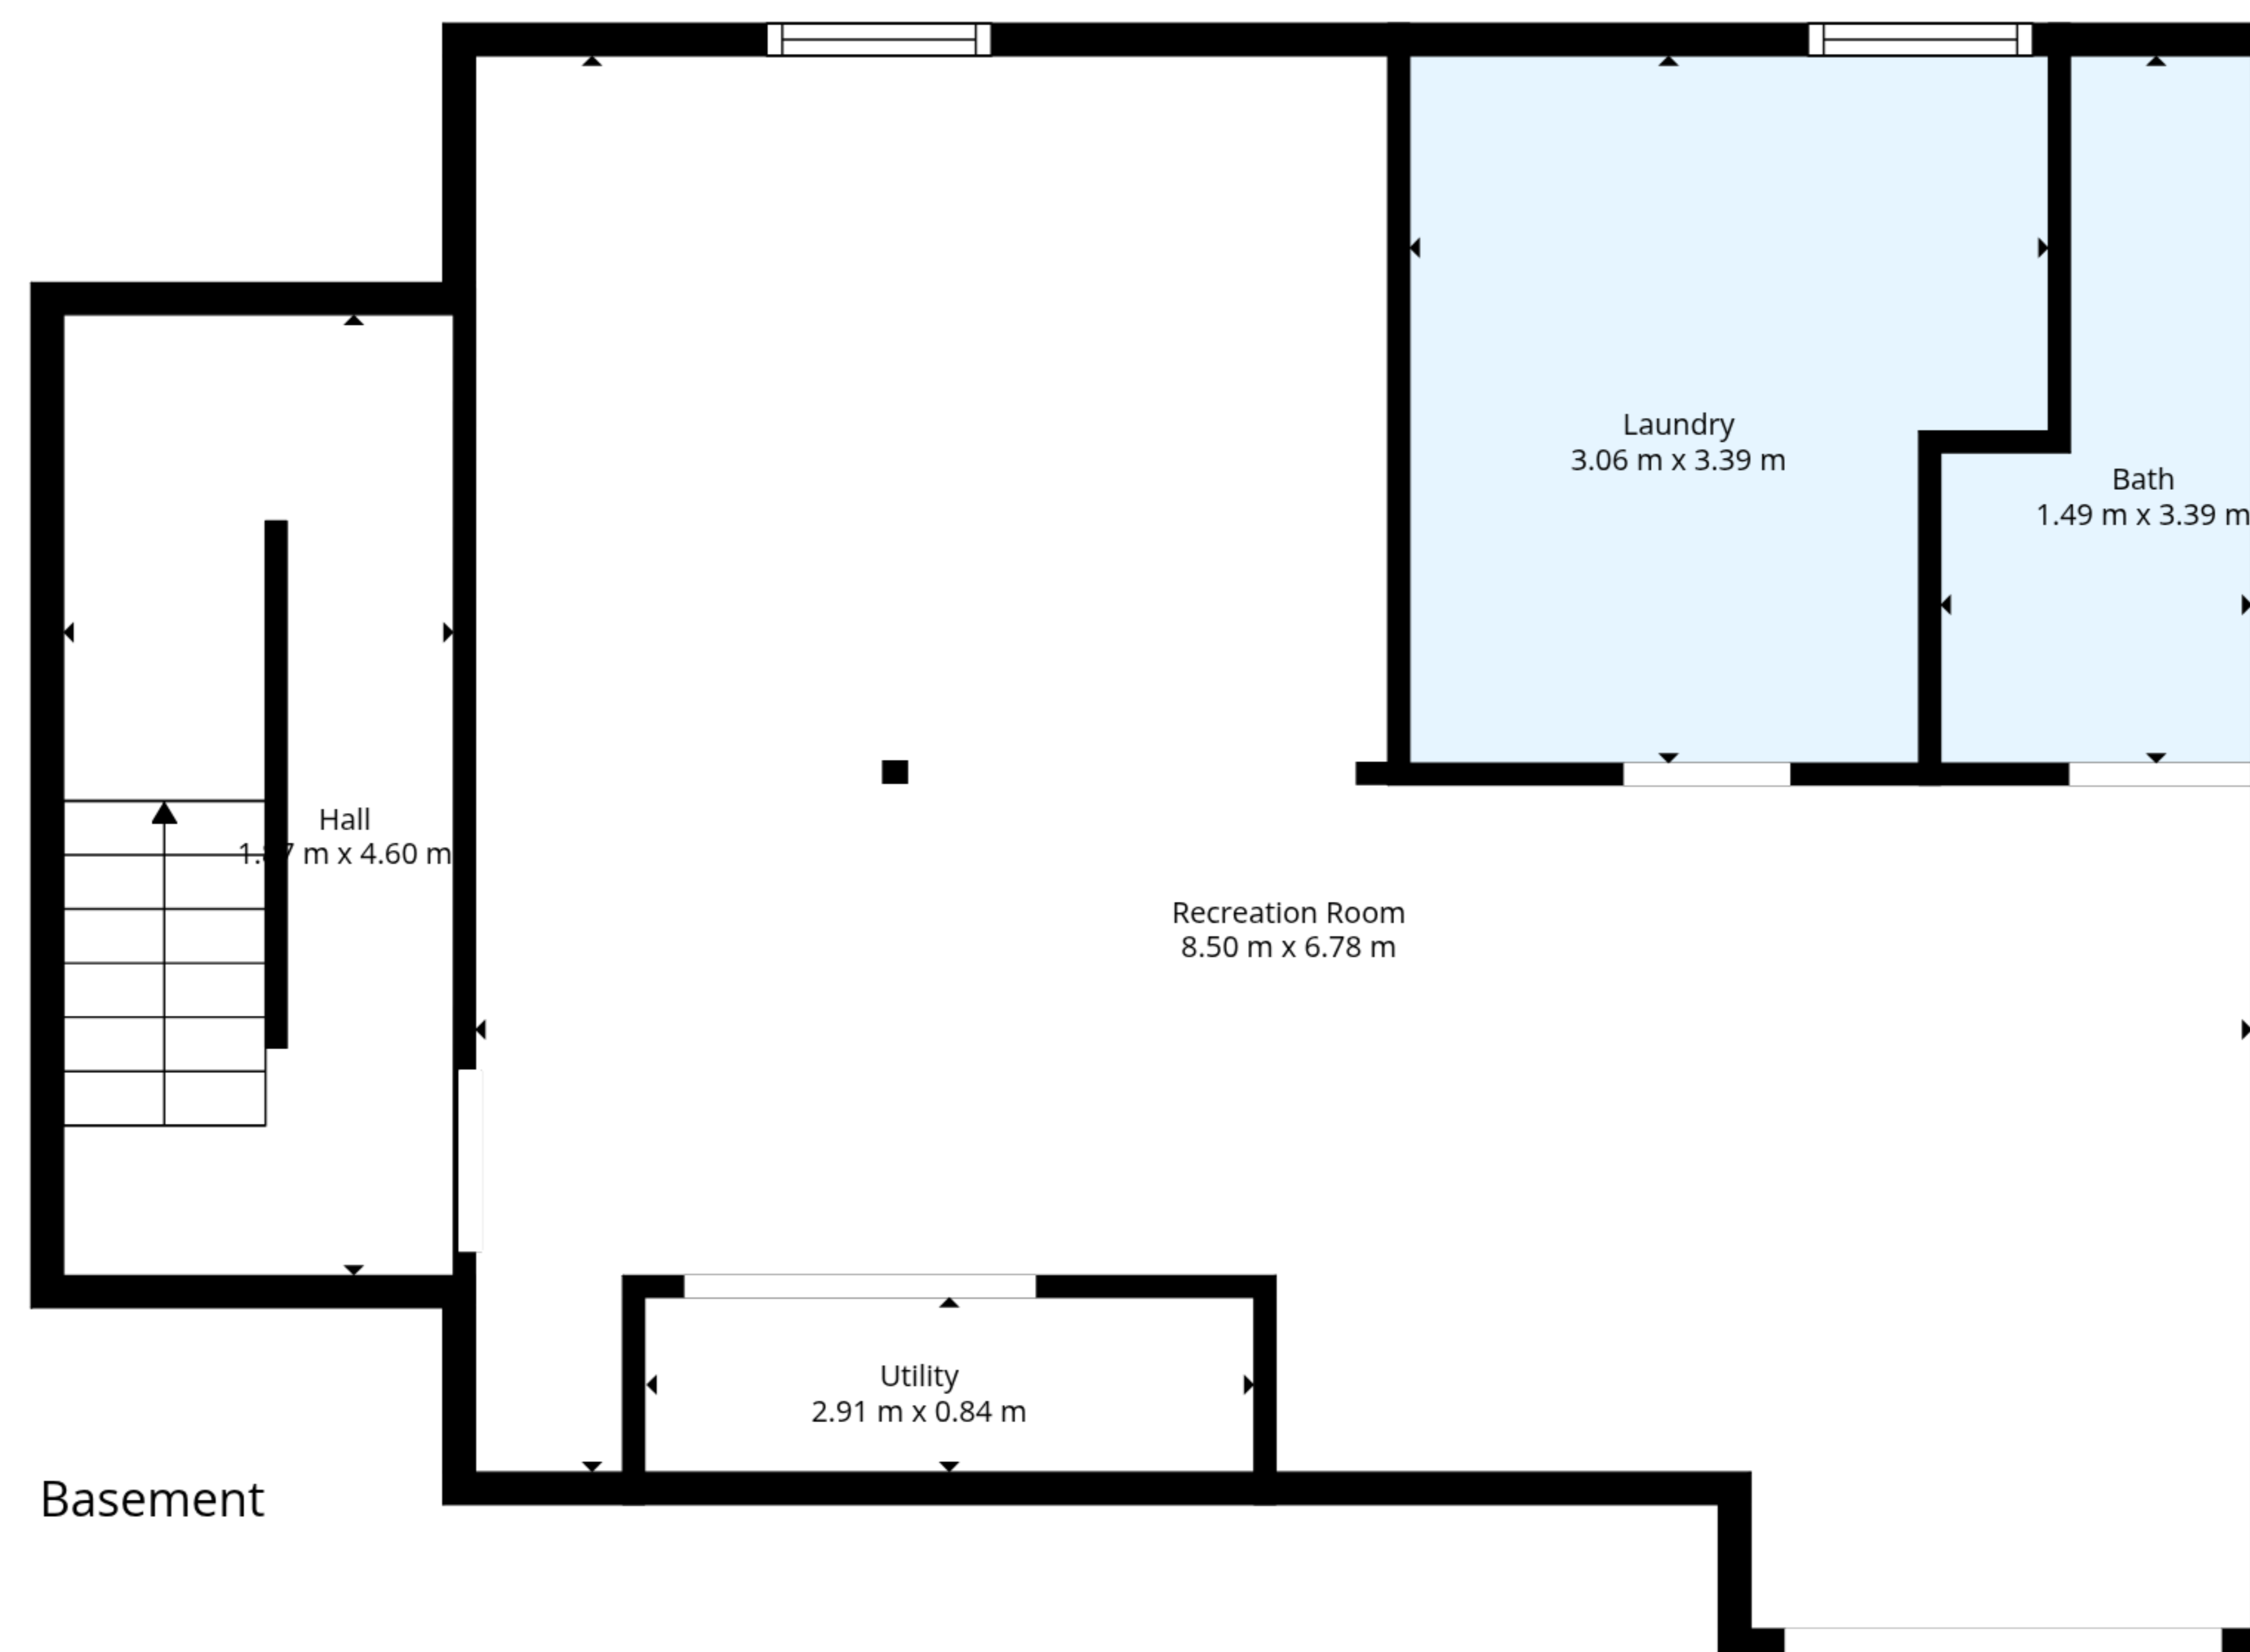

TOTAL: 128 m2

Basement: 57 m2, 1st floor: 71 m2

EXCLUDED AREAS: UTILITY: 2 m2, LAUNDRY: 9 m2, WALLS: 12 m2

Measurements Are Deemed Reliable But Not Guaranteed.

TOTAL: 128 m2

Basement: 57 m2, 1st floor: 71 m2

EXCLUDED AREAS: UTILITY: 2 m2, LAUNDRY: 9 m2, WALLS: 12 m2

Measurements Are Deemed Reliable But Not Guaranteed.

TOTAL: 128 m²

Basement: 57 m², 1st floor: 71 m²

EXCLUDED AREAS: UTILITY: 2 m², LAUNDRY: 9 m², WALLS: 12 m²