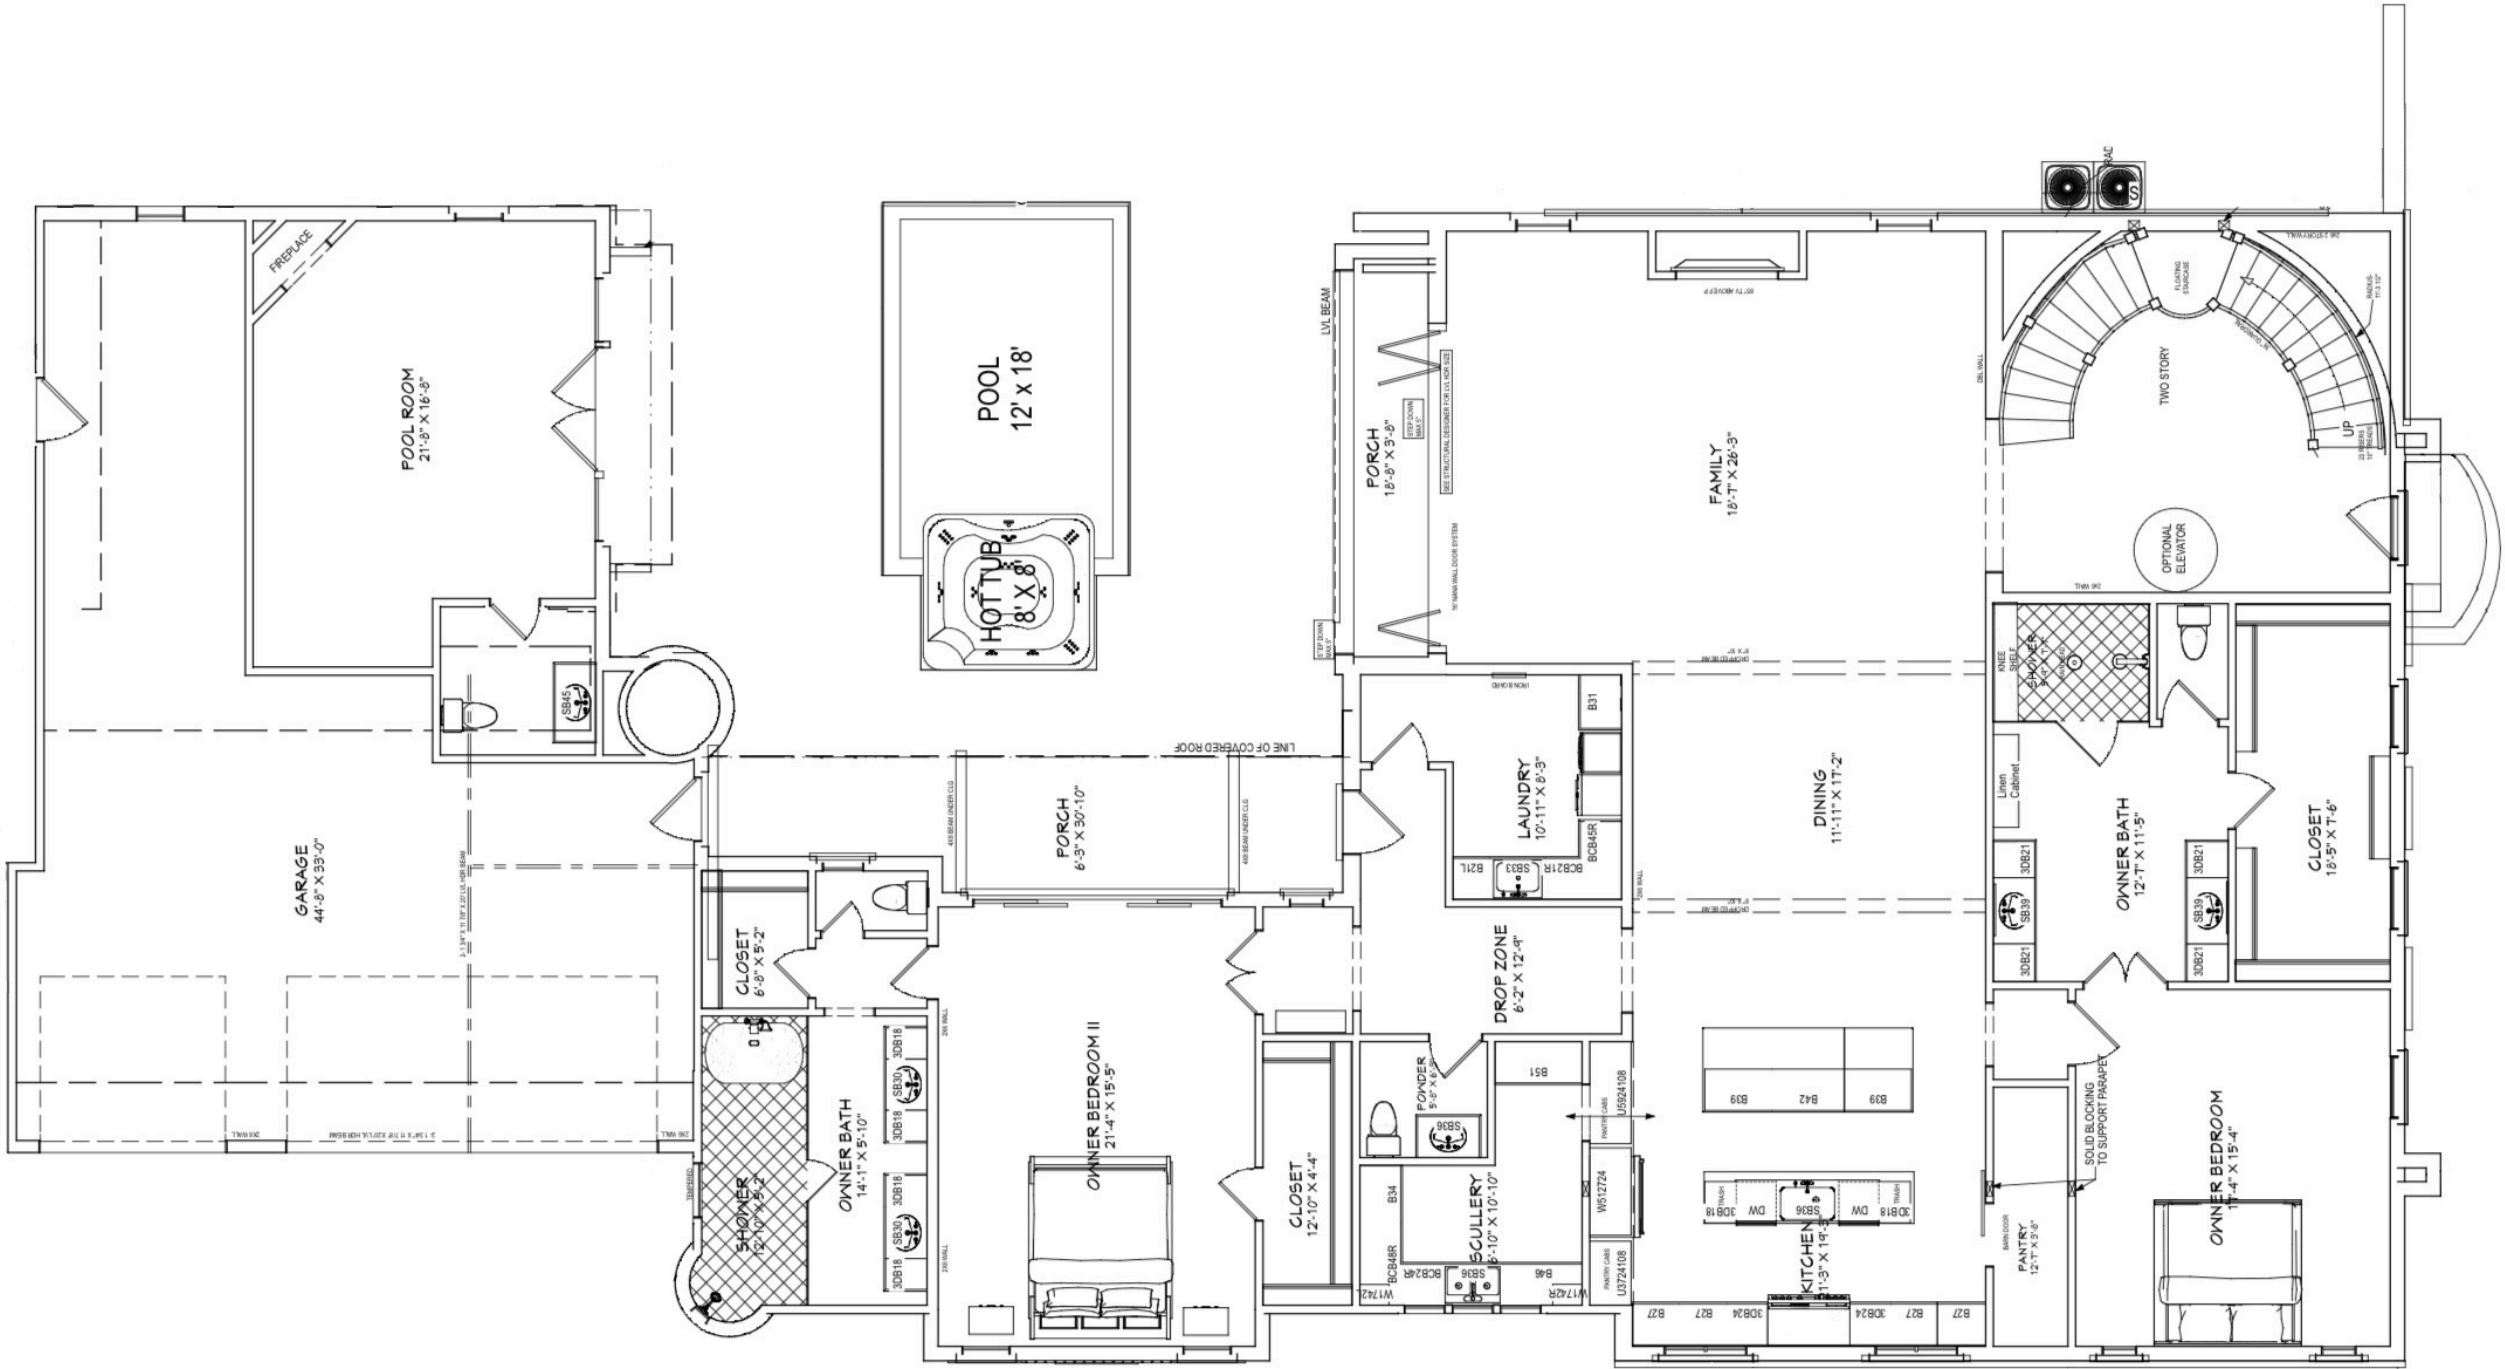

FLOOR PLAN ~ FIRST FLOOR

BACK

FRONT

FLOOR PLAN ~ THIRD FLOOR

HARDWOOD FLOORS
COASTLINE CLEARWATER OAK
COA75CLEO

OVERALL WALL PAINT COLOR
SHERWIN WILLIAMS INCREDIBLE WHITE
SW 7028

KITCHEN SELECTIONS

- 01** CABINETS: INCREDIBLE WHITE SW-7028
- 02** COUNTERTOP: FANTASY LUX HONED QUARTZITE
- 03** KITCHEN ISLAND: WHITE OAK
- 04** HARDWARE: KNOBS 771-AZ; PULLS 779-AZ ANTIQUED BRONZE