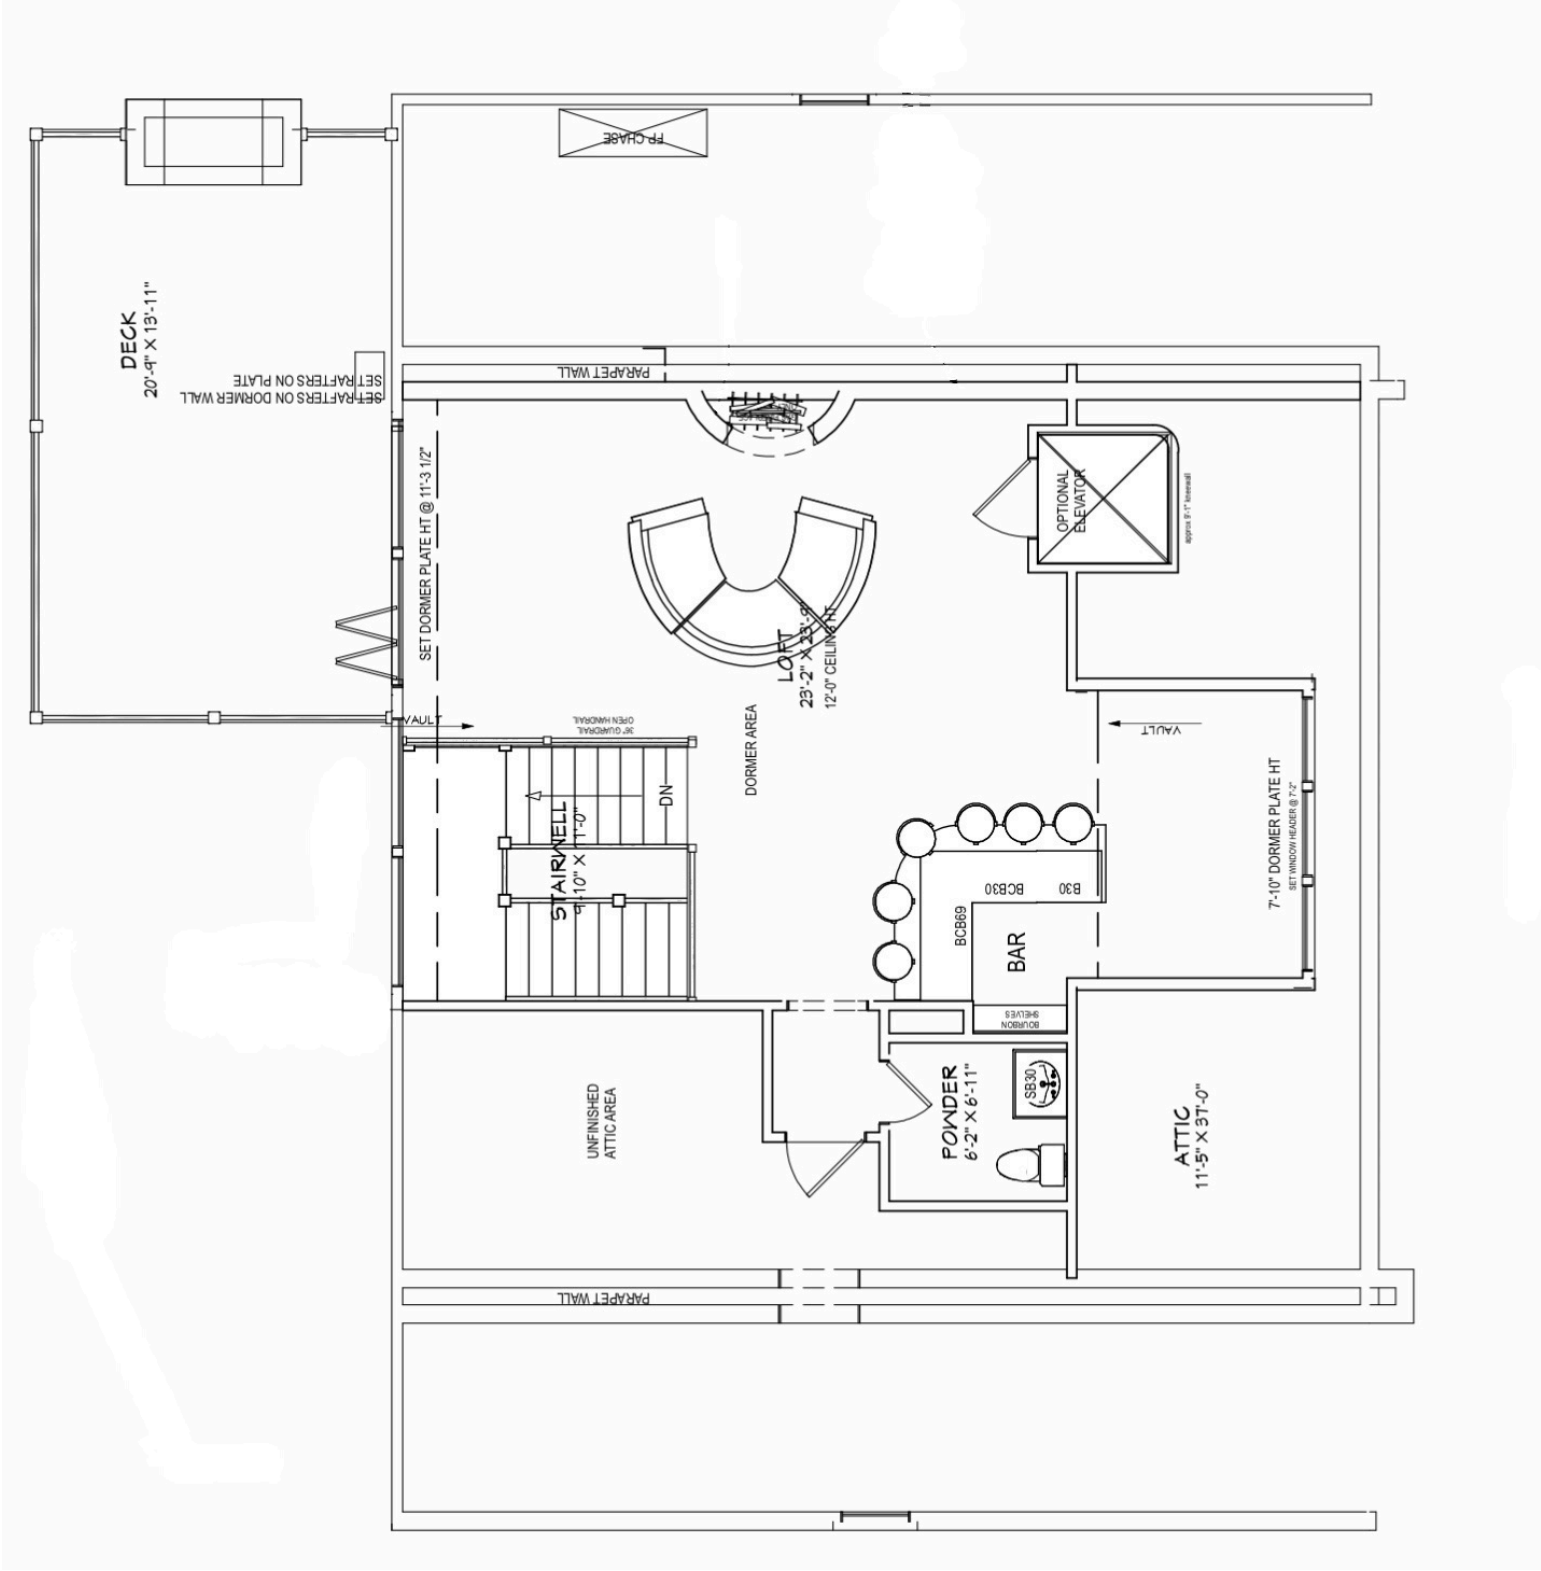

221 ACADEMY STREET

EXTERIOR RENDERING

FRONT YARD LANDSCAPE DESIGN

221 Academy Street-Enhancement Plan

1"=4'-0"

02-05-26

BACK

FRONT

FLOOR PLAN ~ FIRST FLOOR

BACK

FRONT

FLOOR PLAN ~ THIRD FLOOR

HARDWOOD FLOORS
COASTLINE CLEARWATER OAK
COA75CLEO

OVERALL WALL PAINT COLOR
SHERWIN WILLIAMS INCREDIBLE WHITE
SW 7028

KITCHEN SELECTIONS

- 01** CABINETS: INCREDIBLE WHITE SW-7028
- 02** COUNTERTOP: FANTASY LUX HONED QUARTZITE
- 03** KITCHEN ISLAND: WHITE OAK
- 04** HARDWARE: KNOBS 771-AZ; PULLS 779-AZ ANTIQUED BRONZE