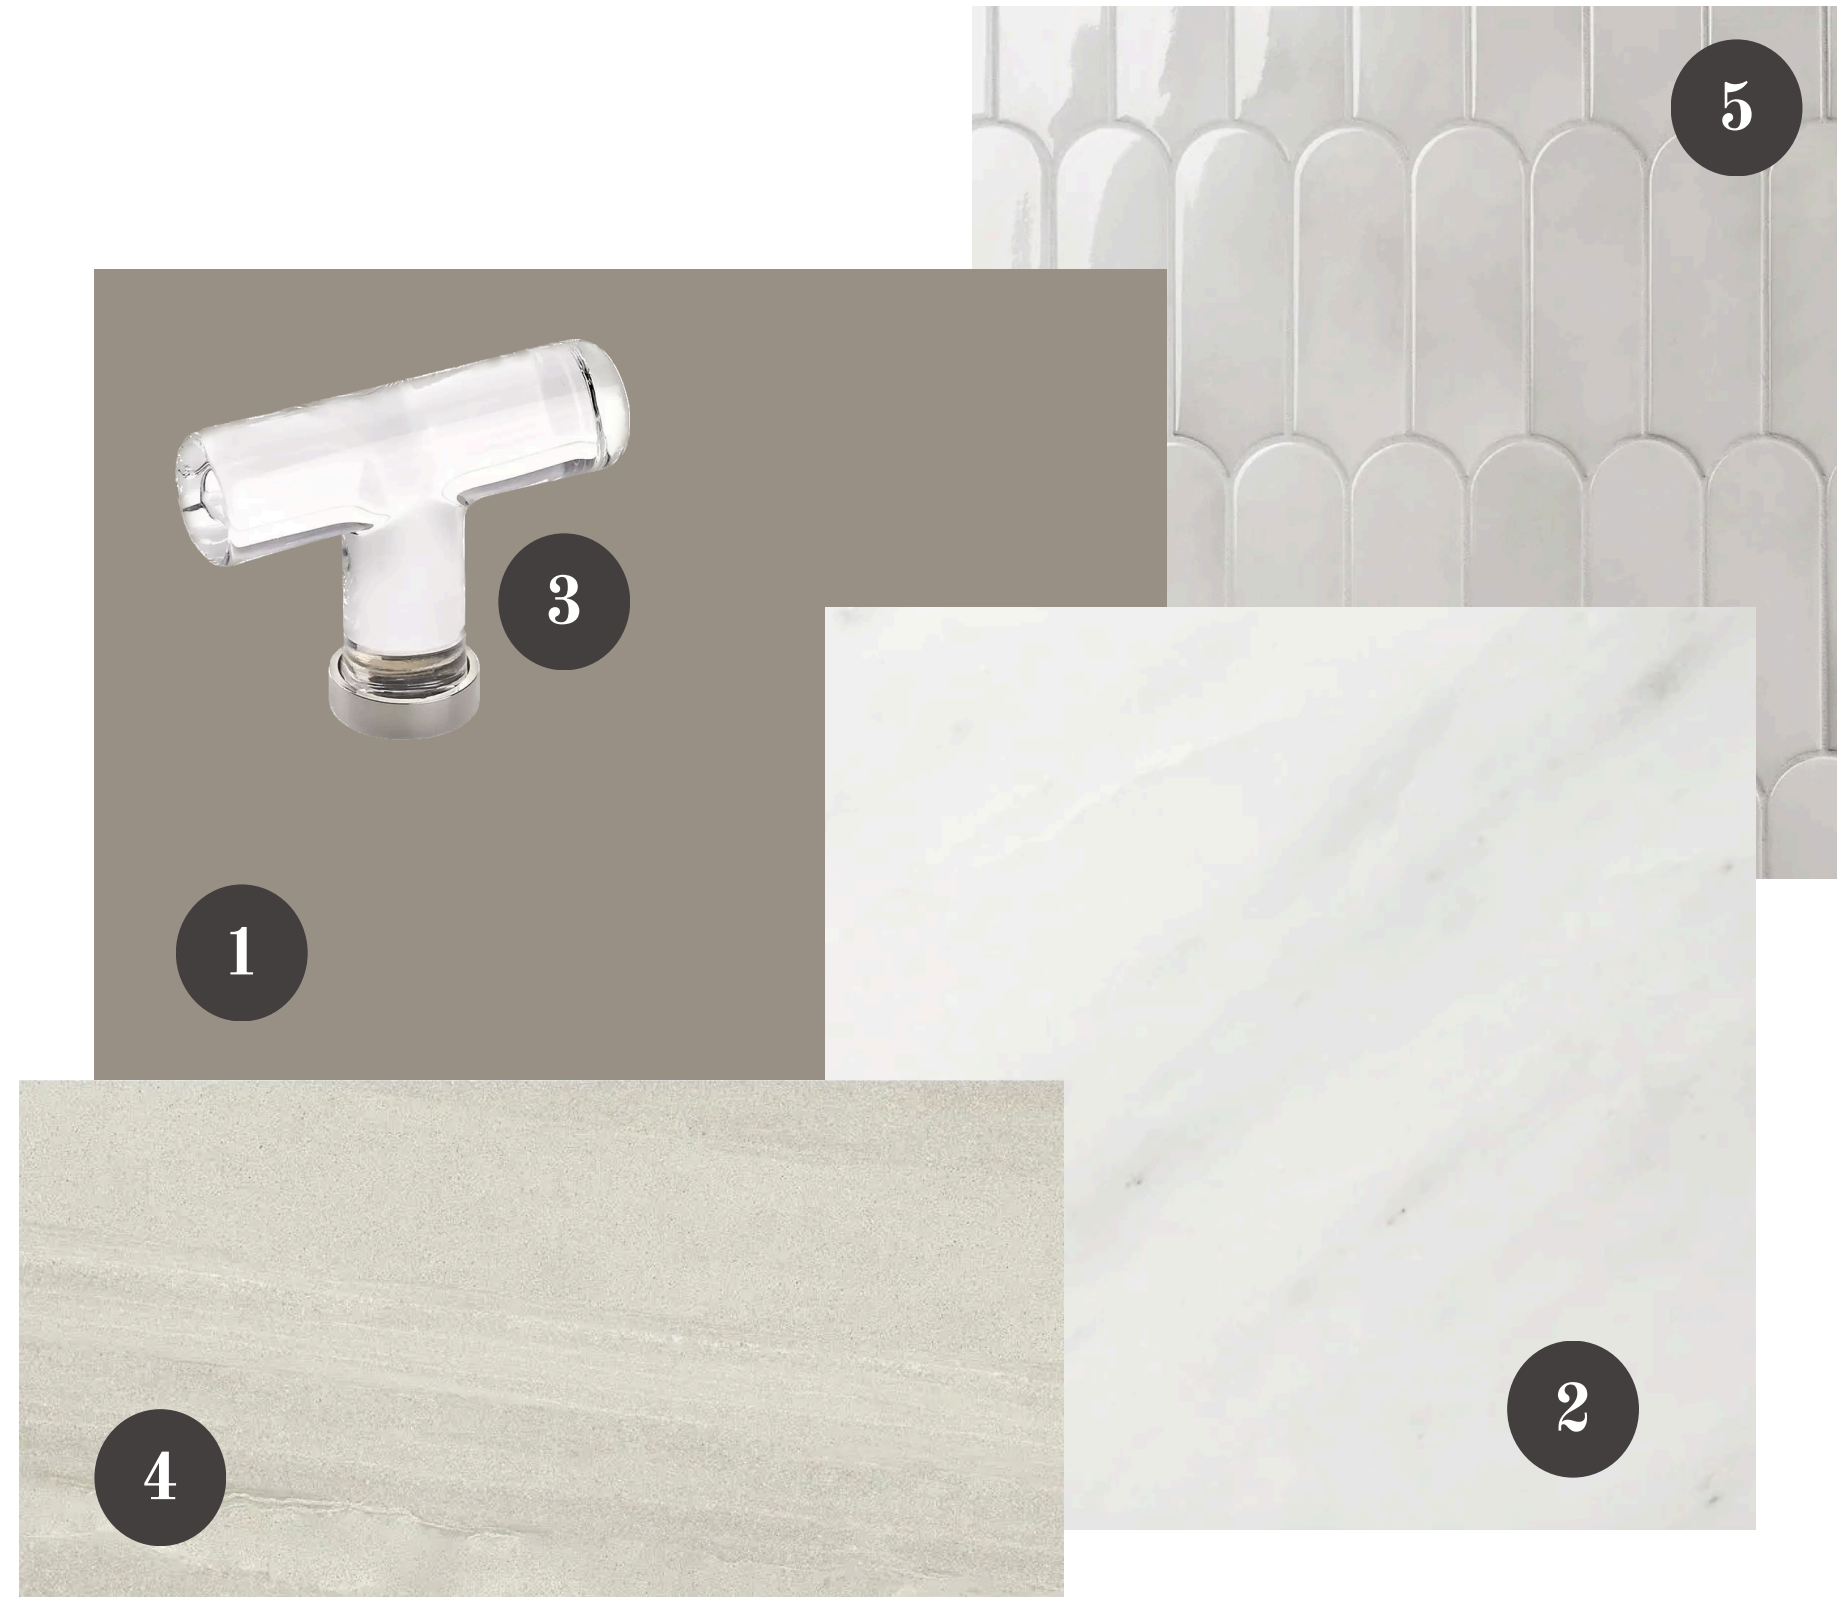

SUB-ZERO 36" PANEL READY
REFRIGERATOR

LAUNDRY ROOM

01 CABINETS: CUSTOM BRIGHT WHITE

02 COUNTERTOP & BACKSPLASH: VINCENT BLACK HONED GRANITE

03 HARDWARE: KNOBS - TK3161BSN

OWNER'S BATH 1 DESIGN

- 01** CABINETS: ELEPHANT EAR SW-9168
- 02** COUNTERTOP: BLANCO BELLE HONED MARBLE
- 03** HARDWARE: KNOBS - 86723US14
- 04** FLOOR TILE: TRADITIONS MATTE ISLANDA NORDIC STONE 24X48
- 05** SHOWER TILE: 3X12