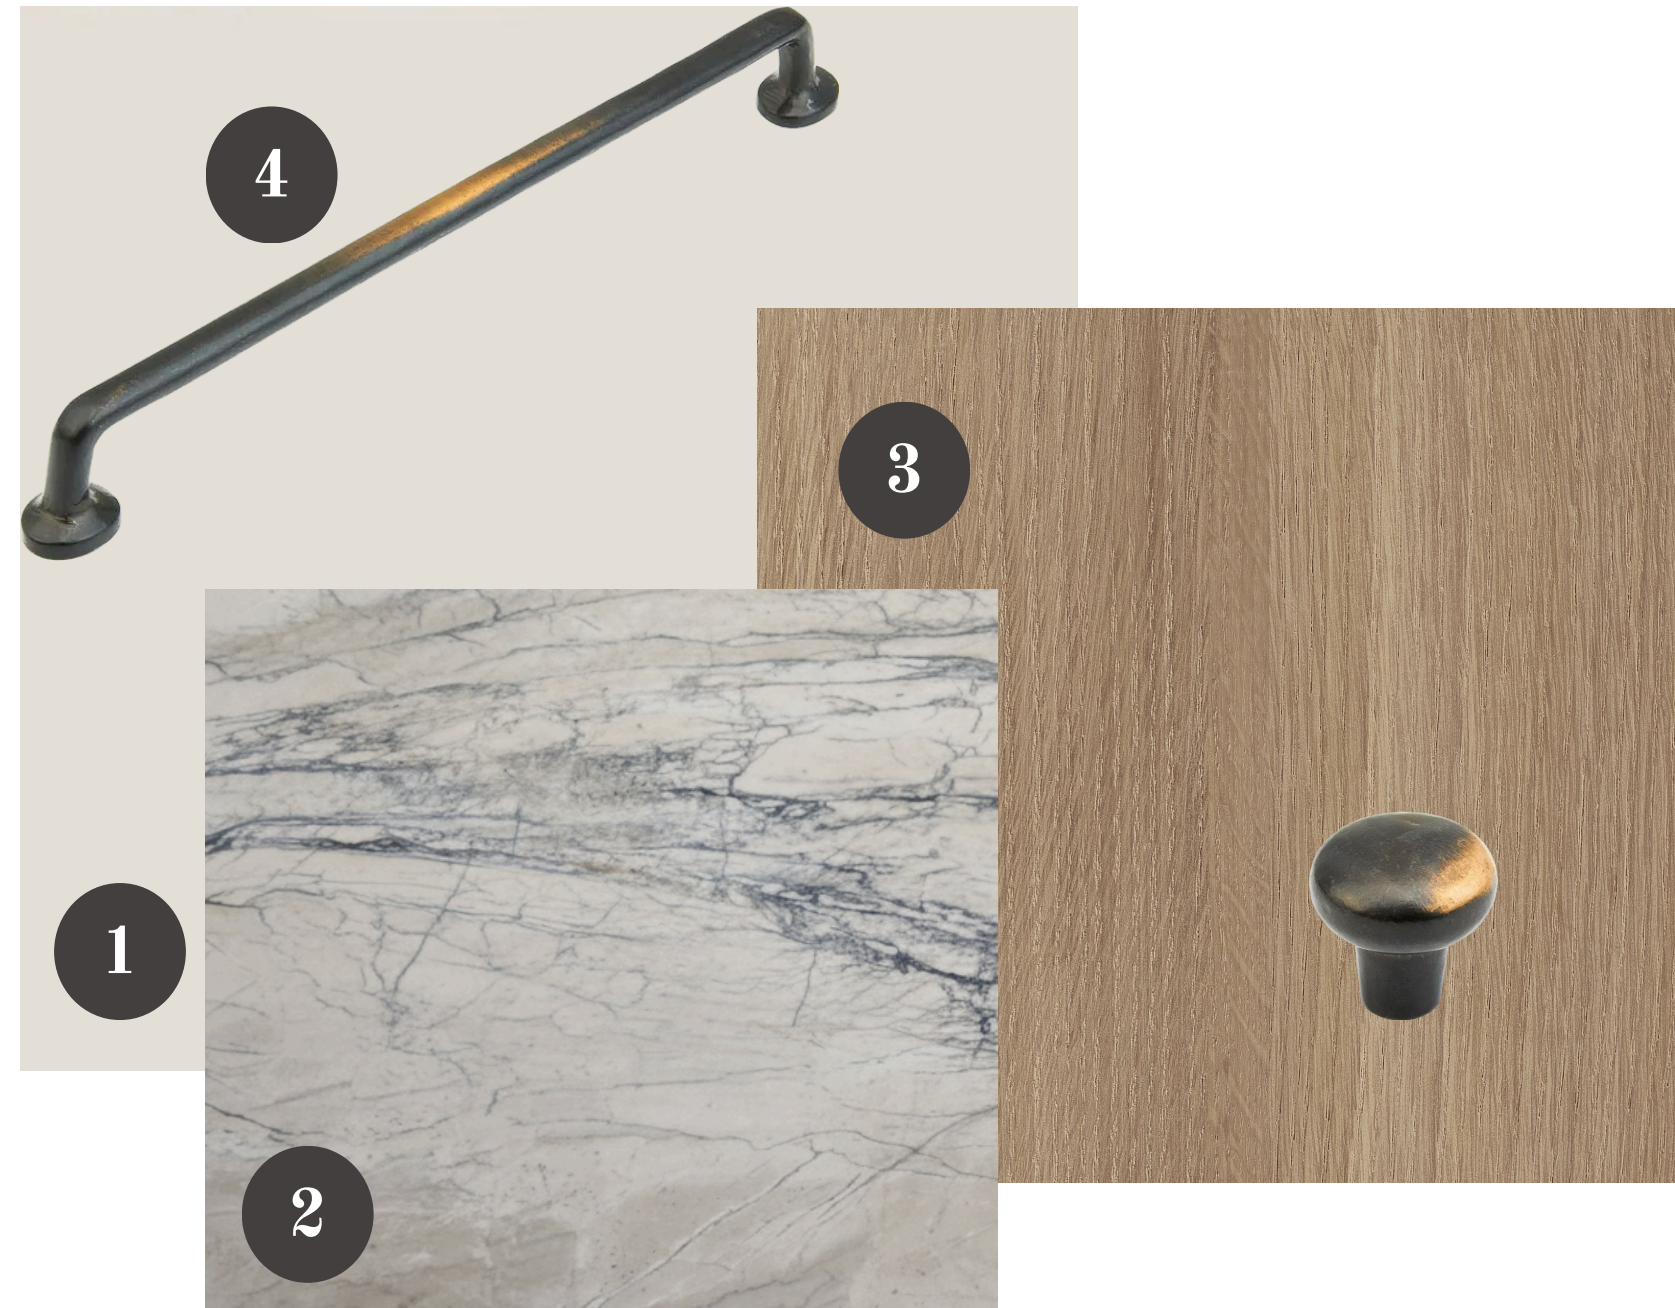

FLOOR PLAN ~ FIRST FLOOR

BACK

FRONT

FLOOR PLAN ~ THIRD FLOOR

HARDWOOD FLOORS
COASTLINE CLEARWATER OAK
COA75CLEO

OVERALL WALL PAINT COLOR
SHERWIN WILLIAMS INCREDIBLE WHITE
SW 7028

KITCHEN SELECTIONS

- 01** CABINETS: INCREDIBLE WHITE SW-7028
- 02** COUNTERTOP: FANTASY LUX HONED QUARTZITE
- 03** KITCHEN ISLAND: WHITE OAK
- 04** HARDWARE: KNOBS 771-AZ; PULLS 779-AZ ANTIQUED BRONZE