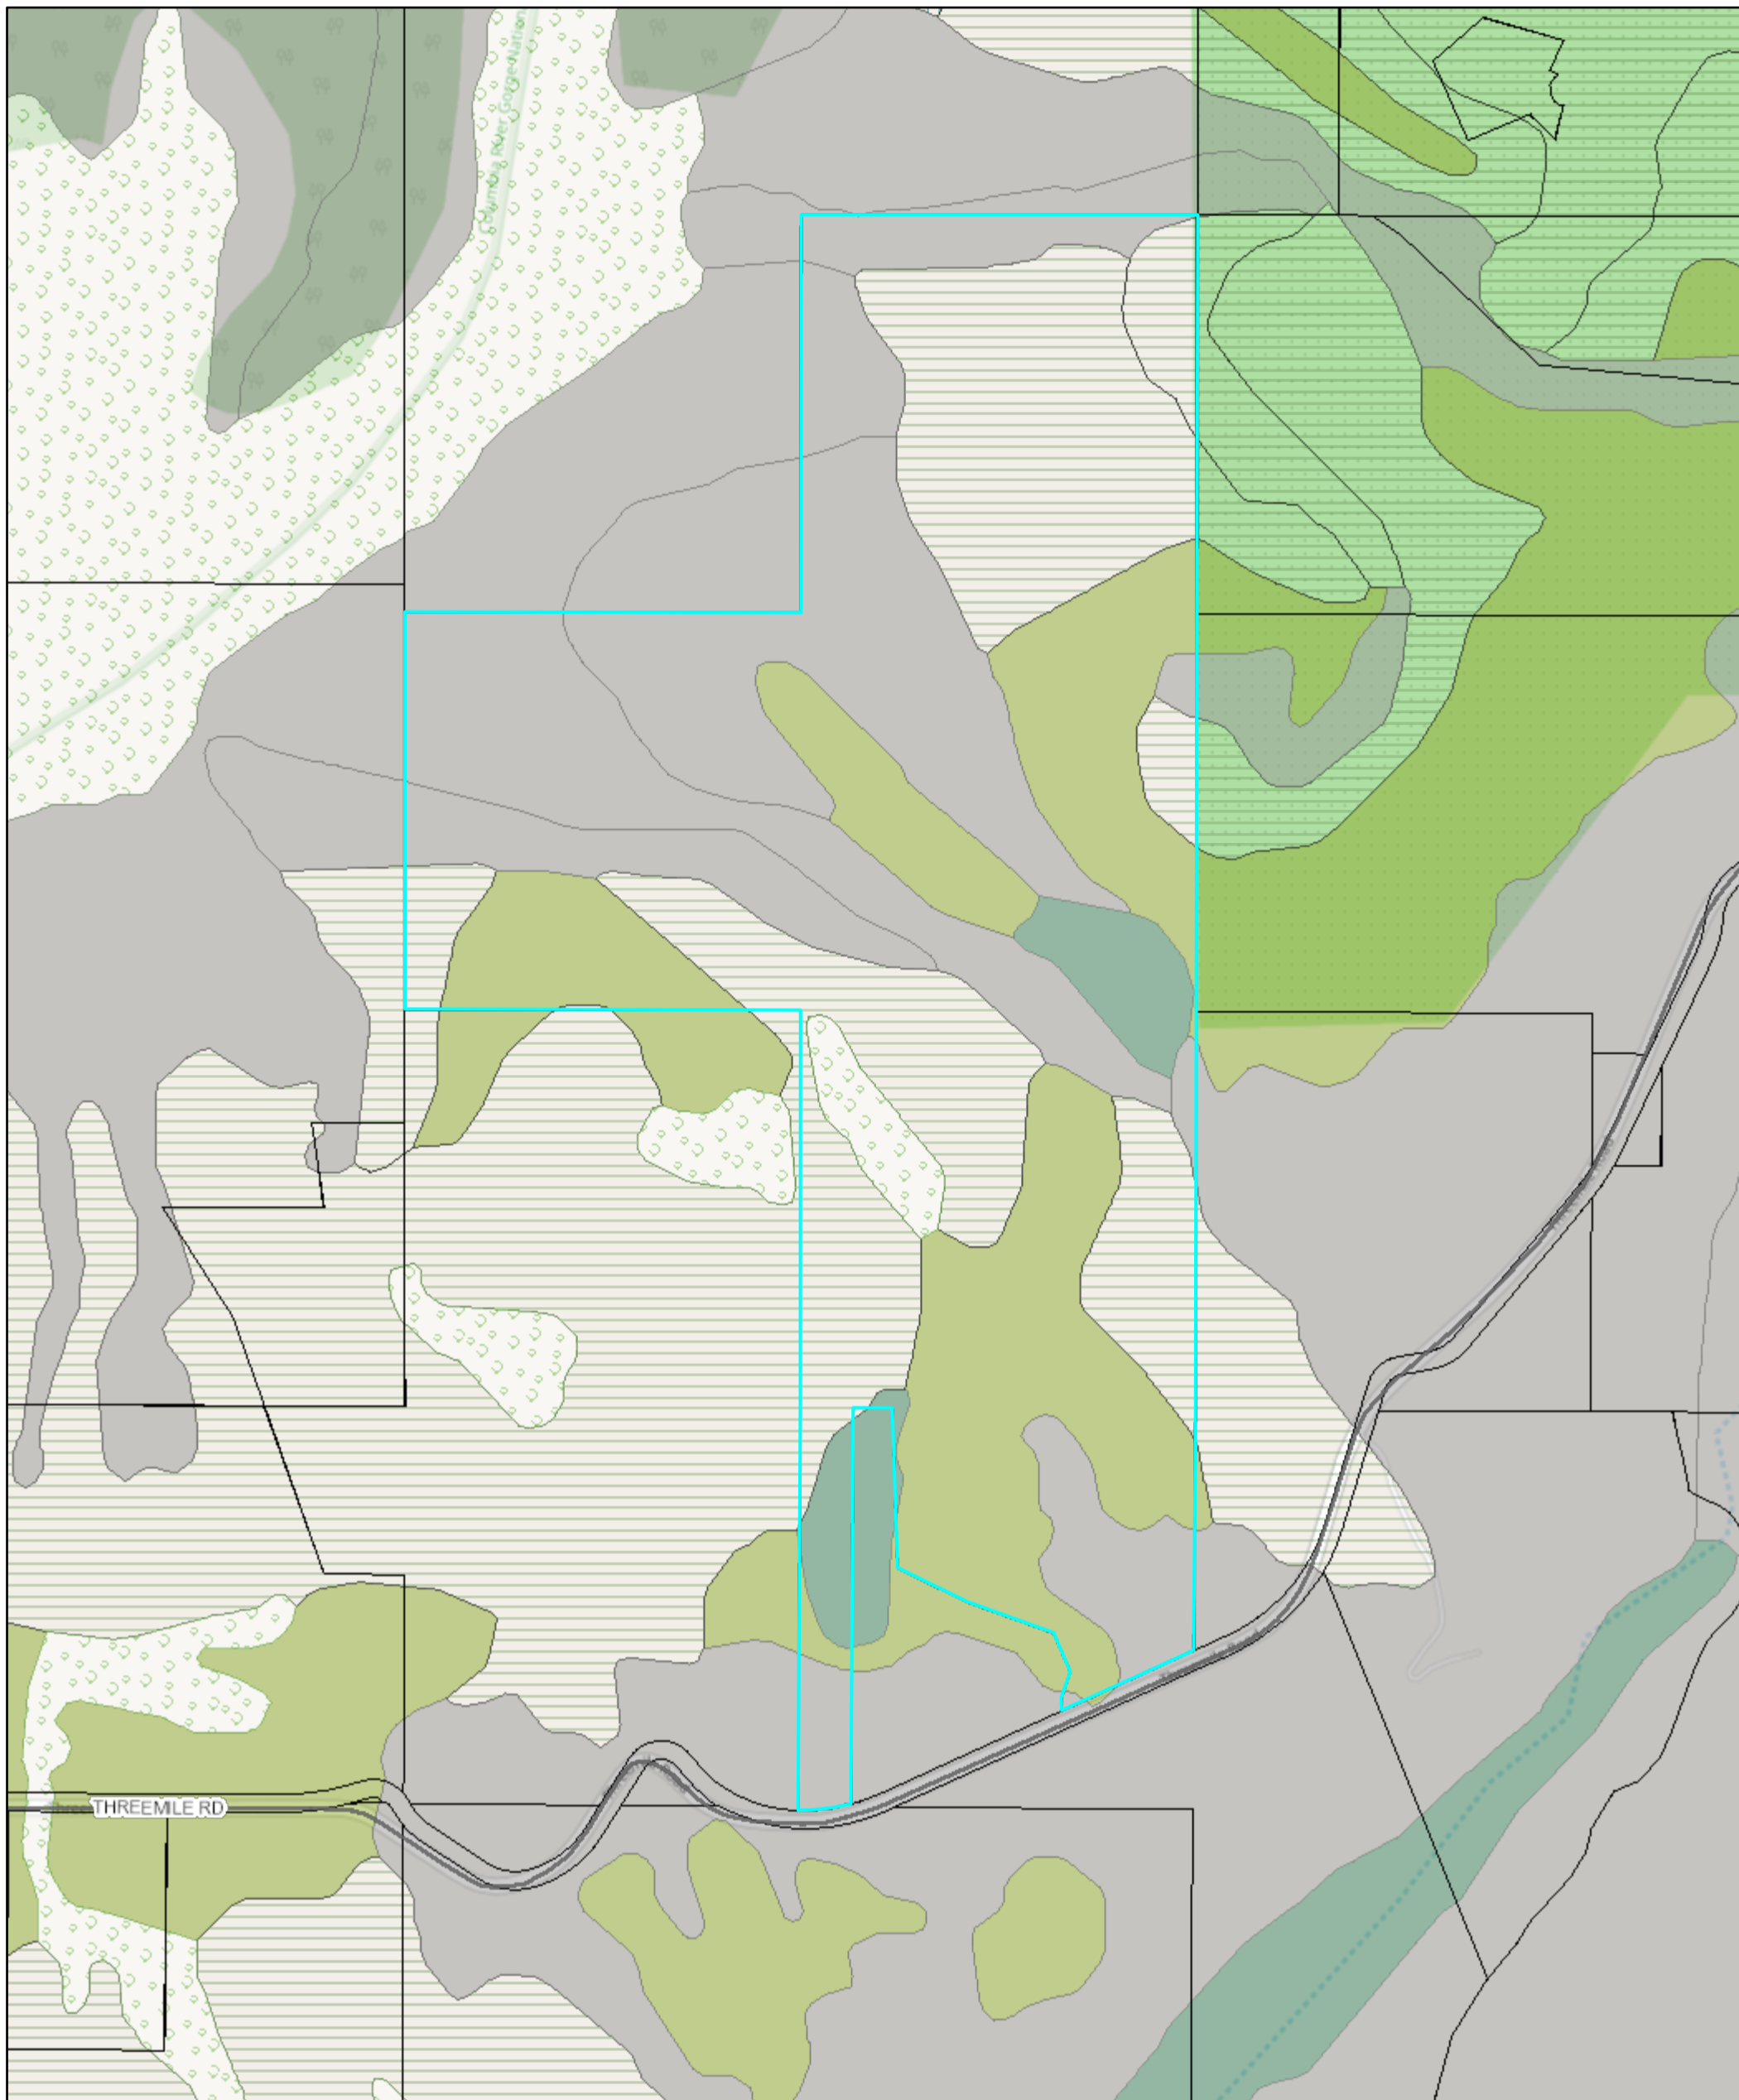

Soil Classes - 3 MILE RD

4/2/2026, 8:59:39 AM

1:9,028

© OpenStreetMap (and) contributors, CC-BY-SA, NRCS, Wasco County GIS, Wasco County Planning, Wasco County GIS, Wasco County Assessor, Wasco County GIS