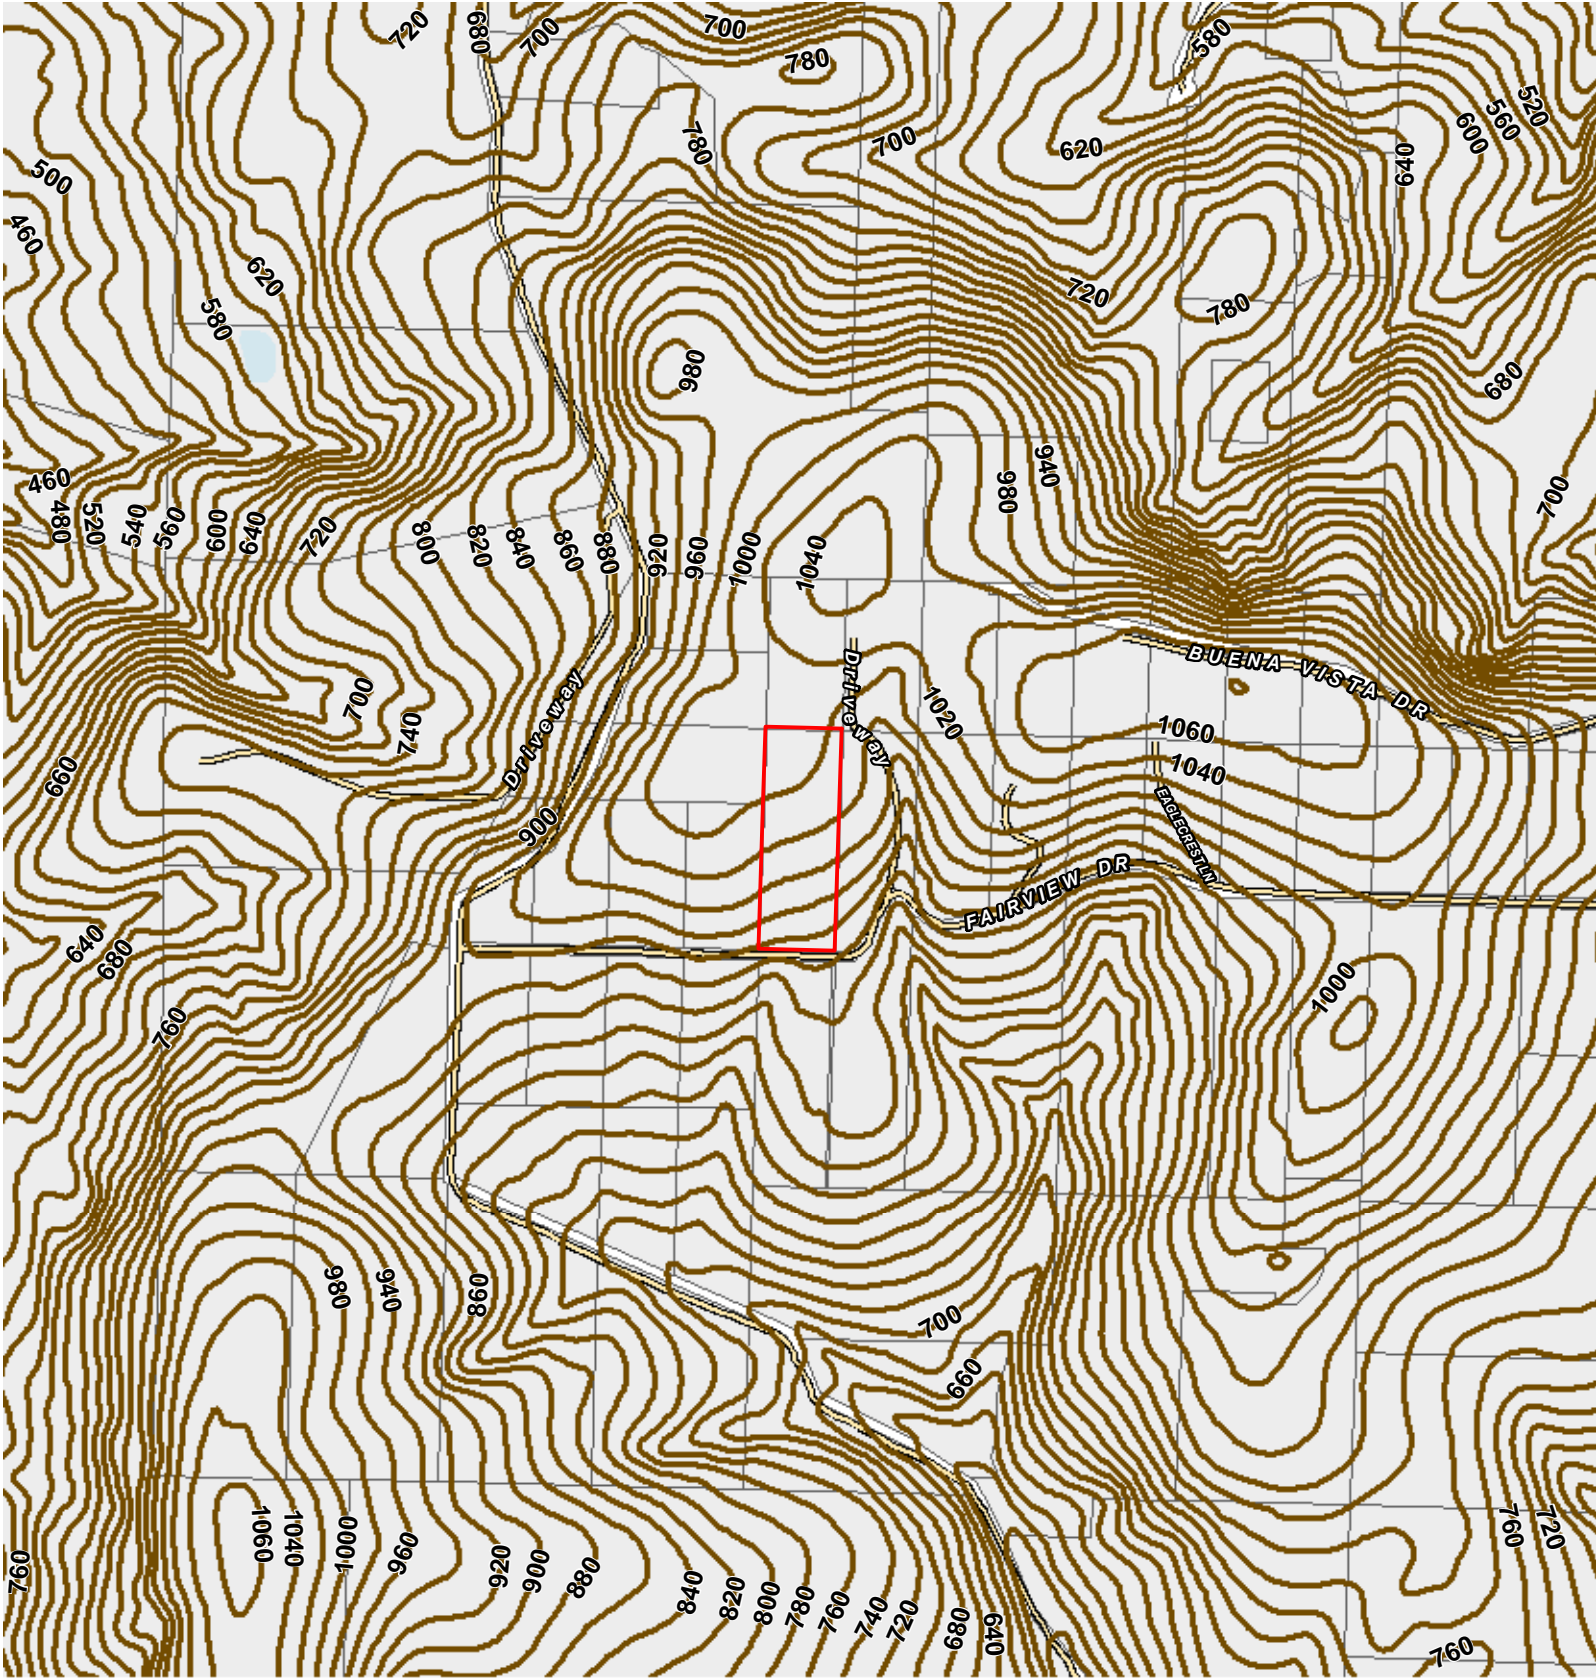

Aerial

Subject

Taxlot

Aerial

Subject

Taxlot

Natural Features

- Contour
- 1% Annual Chance Flood
- 0.2% Annual Chance Flood
- Special Floodway
- Wetlands
- Area of Undetermined Flood
- Regulatory Floodway
- Area with Reduced Risk Due to Levee
- Future Conditions 1% Annual Chance Flood Hazard

Zoning

Subject

Taxlot