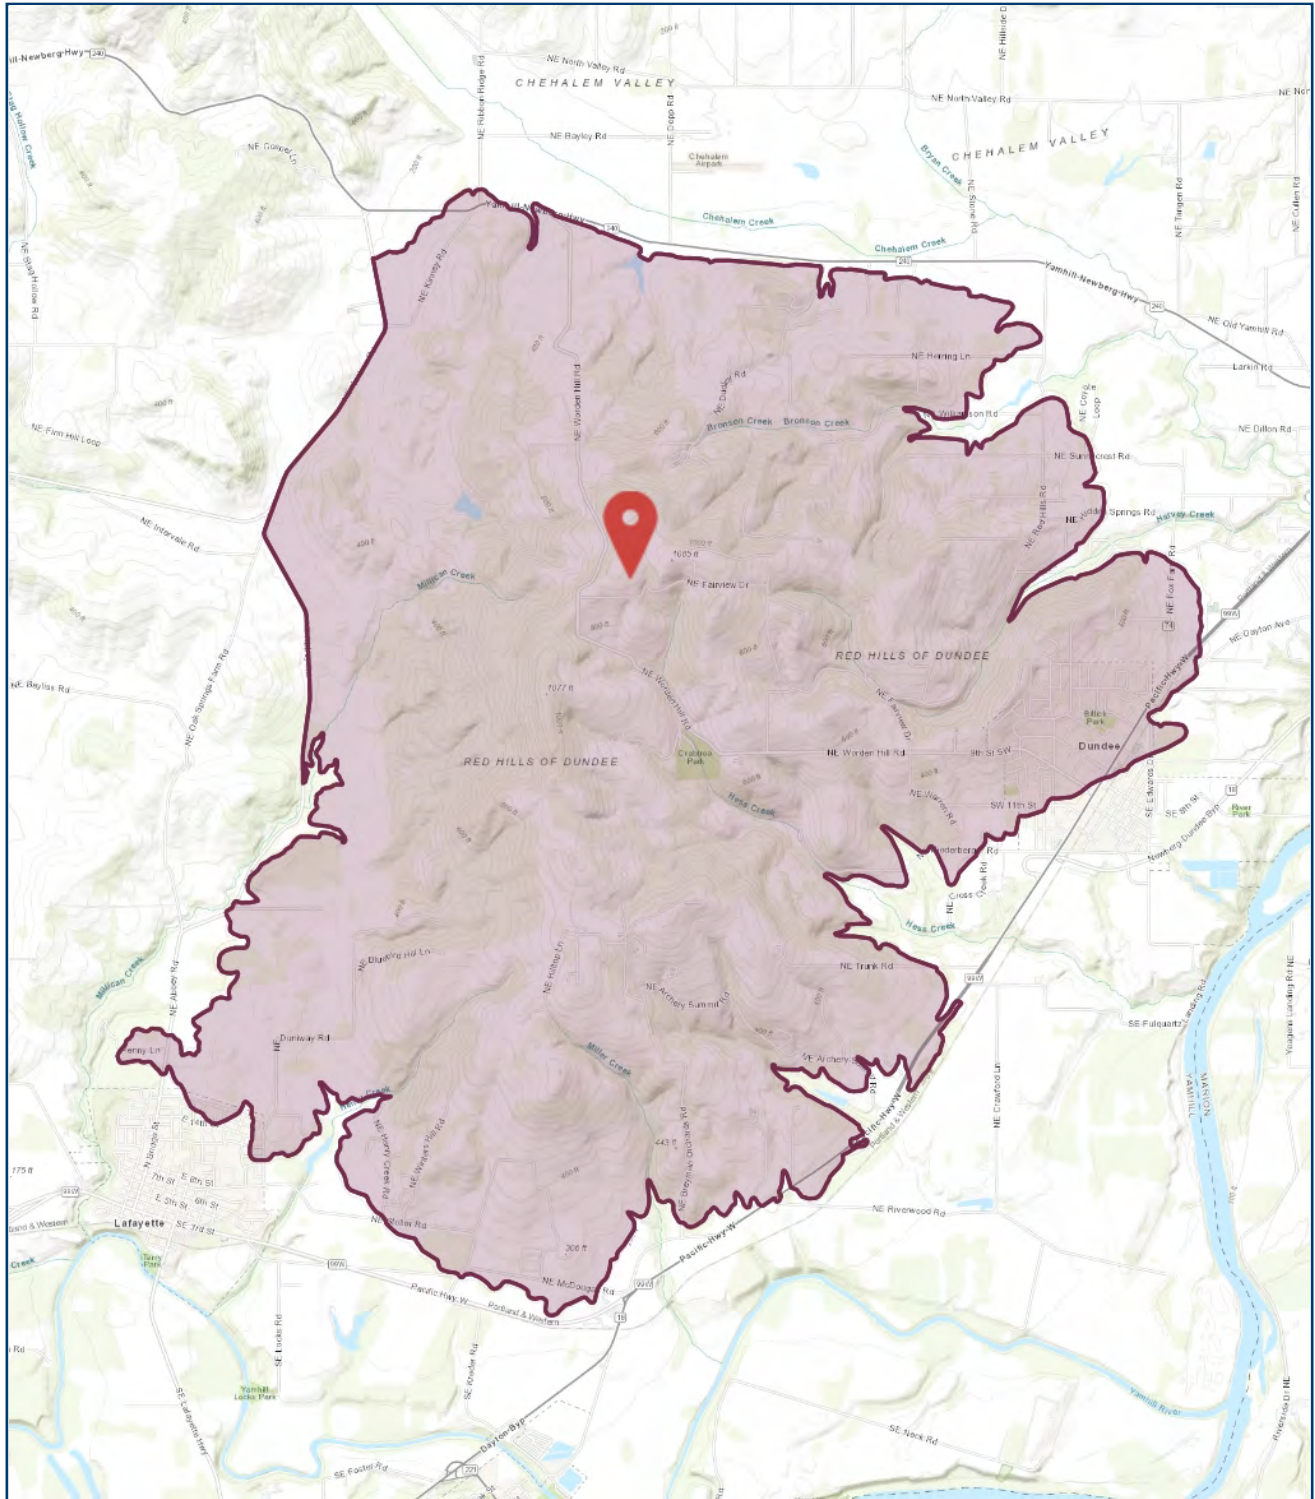

Dundee Hills AVA

Established: 11/30/2004 Total Area: 39 SqMi

Report Generated: 3/9/2026

Subject

Willamette Valley AVA

Established: 1/21/1983 Total Area: 10,729 SqMi

Report Generated: 3/9/2026

 **Subject**

Zoning

Subject

Taxlot