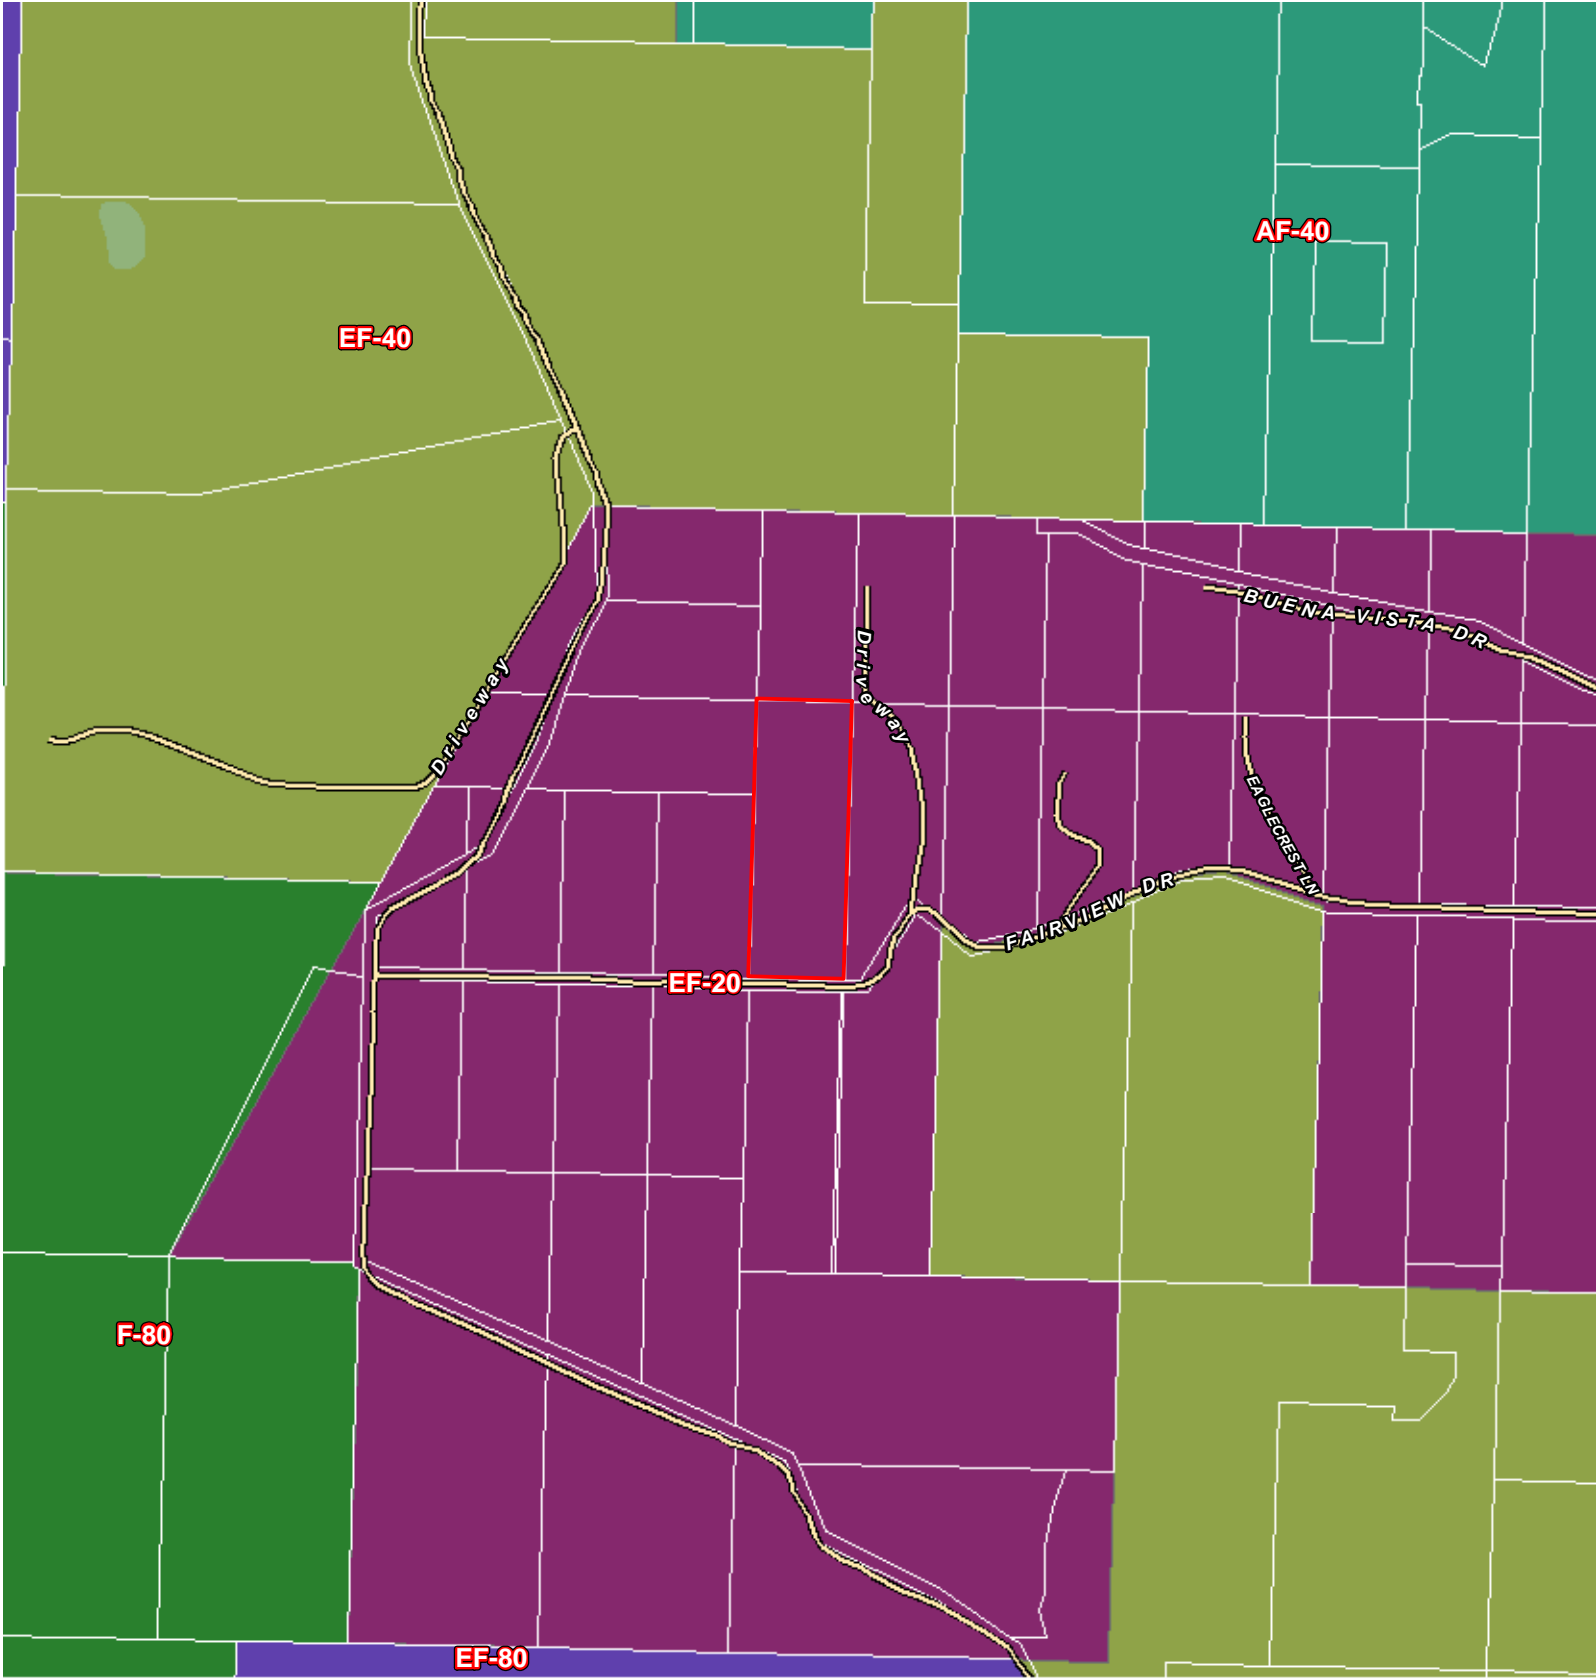

Dundee Hills AVA

Established: 11/30/2004 Total Area: 39 SqMi

Report Generated: 3/9/2026

Subject

Willamette Valley AVA

Established: 1/21/1983 Total Area: 10,729 SqMi

Report Generated: 3/9/2026

 **Subject**

Aerial

Subject

Taxlot

Aerial

Subject

Taxlot

Natural Features

- Contour
- 1% Annual Chance Flood
- 0.2% Annual Chance Flood
- Special Floodway
- Wetlands
- Area of Undetermined Flood
- Regulatory Floodway
- Area with Reduced Risk Due to Levee
- Future Conditions 1% Annual Chance Flood Hazard

Zoning

Subject

Taxlot