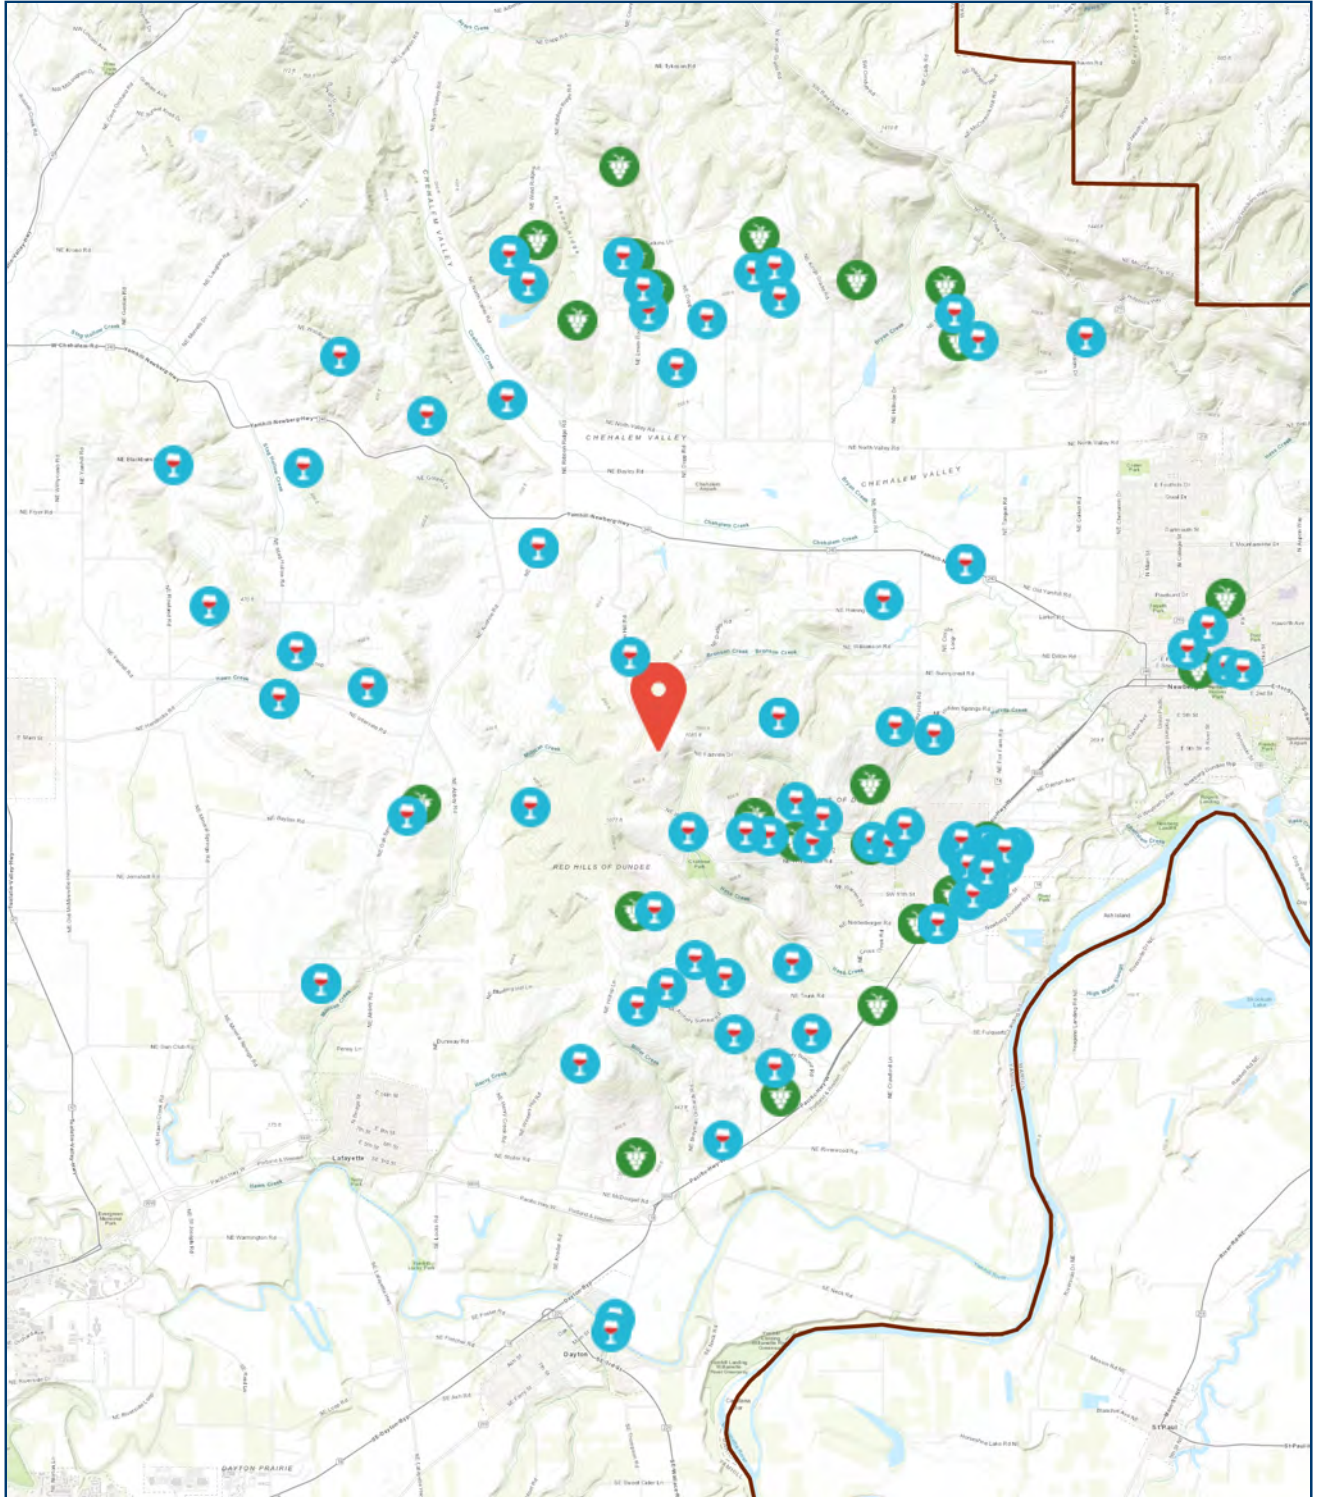

Viticulture Business Report

Subject: 17001 NE Fairview Dr Dundee, OR 97115

Report Generated: 3/9/2026

Subject

89 Wineries

26 Vineyards

Wineries *within 5 miles

Name	Address	Employee #	Distance (mi)
Lange Estate Winery &	Ne Buena Vista Dr Dundee, Oregon 97115	7	0.64
Lange Winery	Ne Buena Vista Dr Dundee, Oregon 97115	5	0.64
St Michell Wine Estates	Ne Worden Hill Rd Dundee, Oregon 97115	5	0.75
Alexana Winery	Ne Worden Hill Rd Newberg, Oregon 97132	10	0.75
Bella Vida Vineyard	Ne Worden Hill Rd Dundee, Oregon 97115	5	0.84
Arterberry Maresh	Ne Powell Hill Rd Dundee, Oregon 97115	5	0.93
Maresh Red Barn	Ne Worden Hill Rd Dundee, Oregon 97115	2	0.96
St Michell Wine Estates	Ne Fairview Dr Dundee, Oregon 97115	5	1.19
Winderlea Vineyard &	Ne Worden Hill Rd Dundee, Oregon 97115	2	1.25
Domaine Serene	Ne Hilltop Ln Dayton, Oregon 97114	60	1.45
Barbara Thomas Wines	Ne Abbey Rd Lafayette, Oregon 97127	5	1.47
Thistle Estate Grown	Ne Red Hills Rd Dundee, Oregon 97115	5	1.62
La Linea Furioso	Ne Worden Hill Rd Dundee, Oregon 97115	5	1.65
Domaine Roy Et Fils	Ne Worden Hill Rd Dundee, Oregon 97115	5	1.79
Domaine Drouhin Oregon	Ne Breyman Orchards Rd Dayton, Oregon 97114	17	1.81
Anderson Family Vineyard	Ne Herring Ln Newberg, Oregon 97132	5	1.81
Cameron Winery	Ne Worden Hill Rd Dundee, Oregon 97115	3	1.84
Laurel Ridge Winery	Ne Kuehne Rd Carlton, Oregon 97111	2	1.94
Raylee Wines	Ne Kuehne Rd Carlton, Oregon 97111	1	1.94
Purple Hands Winery	Ne Red Hills Rd Dundee, Oregon 97115	3	1.94
Willful Wine Co	Ne Red Hills Rd Dundee, Oregon 97115	3	1.94
De Ponte Cellars	Ne Archery Summit Rd Dayton, Oregon 97114	5	1.97
Nysa Vineyard	Ne Trunk Rd Dundee, Oregon 97115	2	1.99
White Rose Wines	Ne Hilltop Ln Dayton, Oregon 97114	7	2.06
Winter's Hill Estate	Ne Hilltop Ln Dayton, Oregon 97114	5	2.25
Torii Mor Winery	Sw 9th St Dundee, Oregon 97115	5	2.32
Erath Vineyards Winery	Po Box 667 Dundee, Oregon 97115	5	2.32
Durant Vineyards	Ne Breyman Orchards Rd Dayton, Oregon 97114	4	2.45
Antica Terra	Sw Alder St Dundee, Oregon 97115	3	2.46