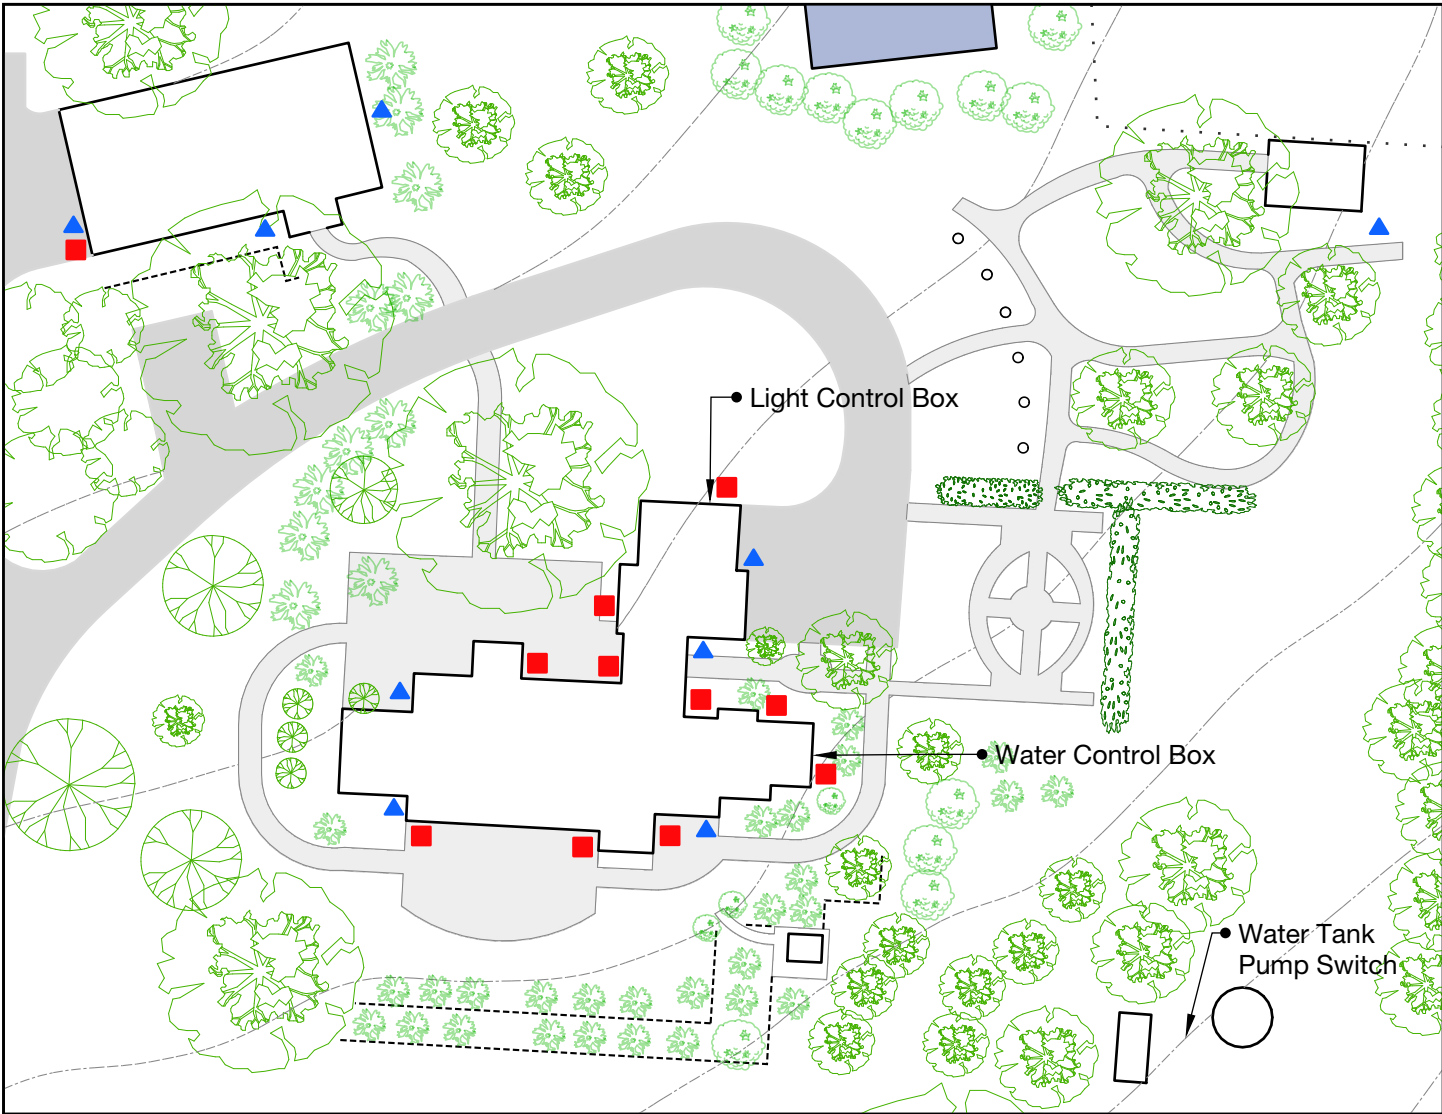

Old Barn

Workshop

Guest Parking

Overflow Parking

Pump House

Solar

Garden Potting Shed

Vegetable Garden

5,000 Gallon Water Tank

Small Outdoor Shed

Gate Control Box

Block 1

Block 2

Block 3

Block 4

Vineyard

Theory Vineyard
17001 NE Fairview Drive, Dundee, OR 97115

Site Map

THEORY
VINEYARD

Theory Vineyard
17001 NE Fairview Drive, Dundee, OR 97115

Aerial Map

Block	Grape	Rootstock	Vines	Acreage	Year Planted	Rows
1	Pinot 667	101-14	1452	0.8	2012	18
2	Pinot Pommard	RG	1815	1	2012	14
3	Pinot 777	RG	1633	0.9	2012	18
4	Chardonnay		179	0.1	2012	10

- ▲ Water Spigot
- Electric Outlet