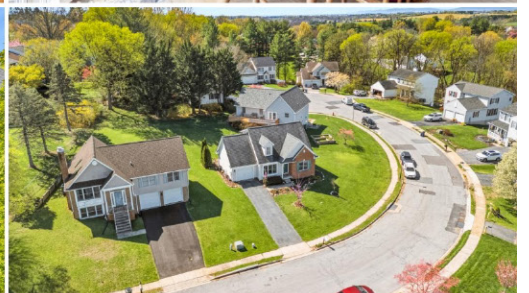

Associate Broker, Team Leader, GRI
301-514-6163 (direct) • 301-698-5005 (broker)
bobbiprescott@gmail.com
www.bobbiprescott.com

3 beds

2 1/2 baths

1,229 sq ft

Year Built: 1993