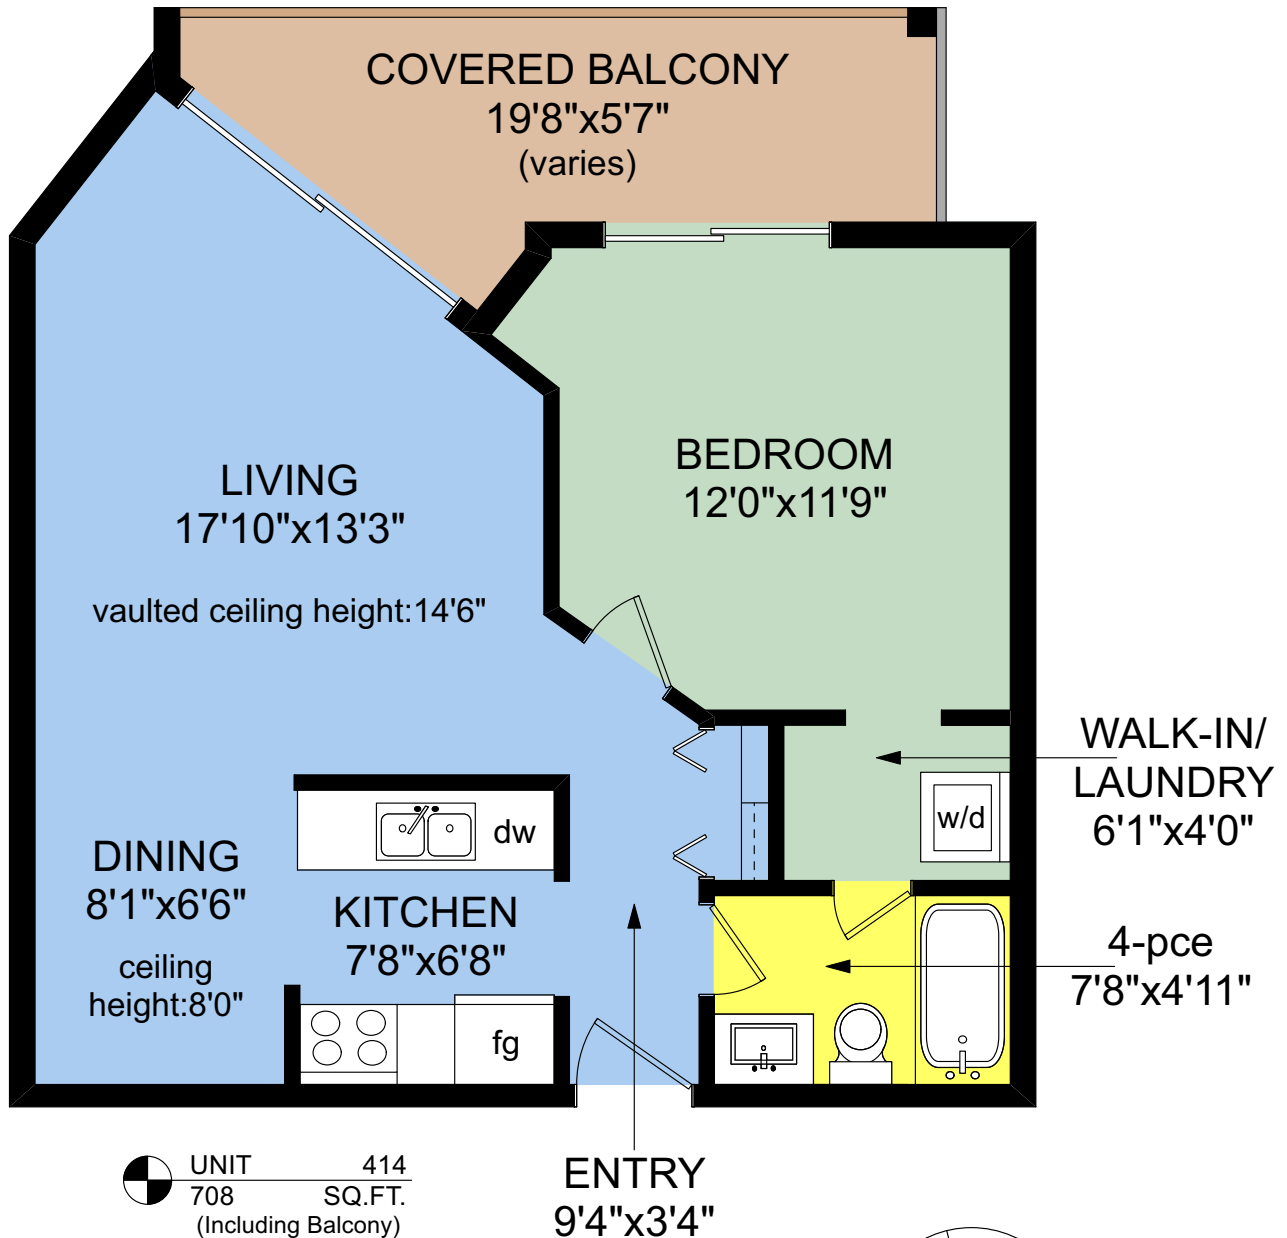

414 - 3277 QUADRA STREET

NOTE: The room name labels/sizes are for viewing reference only.
They are not used for calculating total square footage.

	FINISHED SQ. FT.	UNFINISHED SQ. FT.	TOTAL SQ. FT.
MAIN	595	0	595
BALCONY	0	113	113
TOTAL (strata)	595	113	708