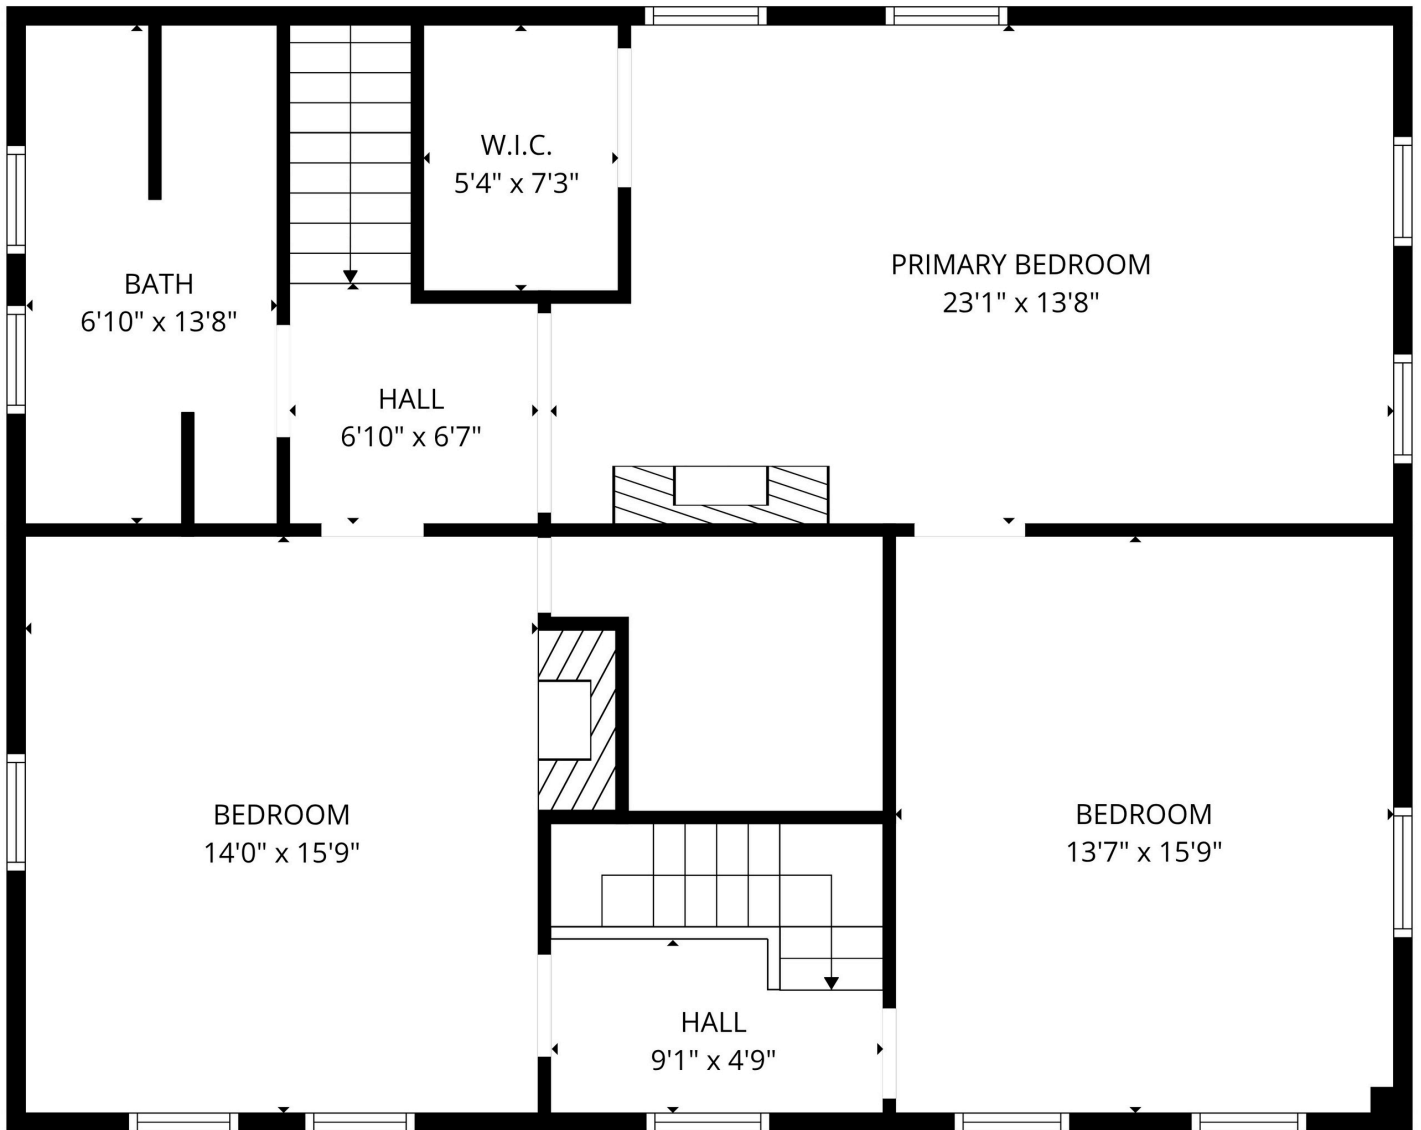

MAIN LEVEL

2880 MAIN STREET | COVENTRY, CT

All measurements are approximate and not guaranteed. This illustration is provided for marketing and convenience only. All information should be verified independently.

UPPER LEVEL

2880 MAIN STREET | COVENTRY, CT

All measurements are approximate and not guaranteed. This illustration is provided for marketing and convenience only. All information should be verified independently.