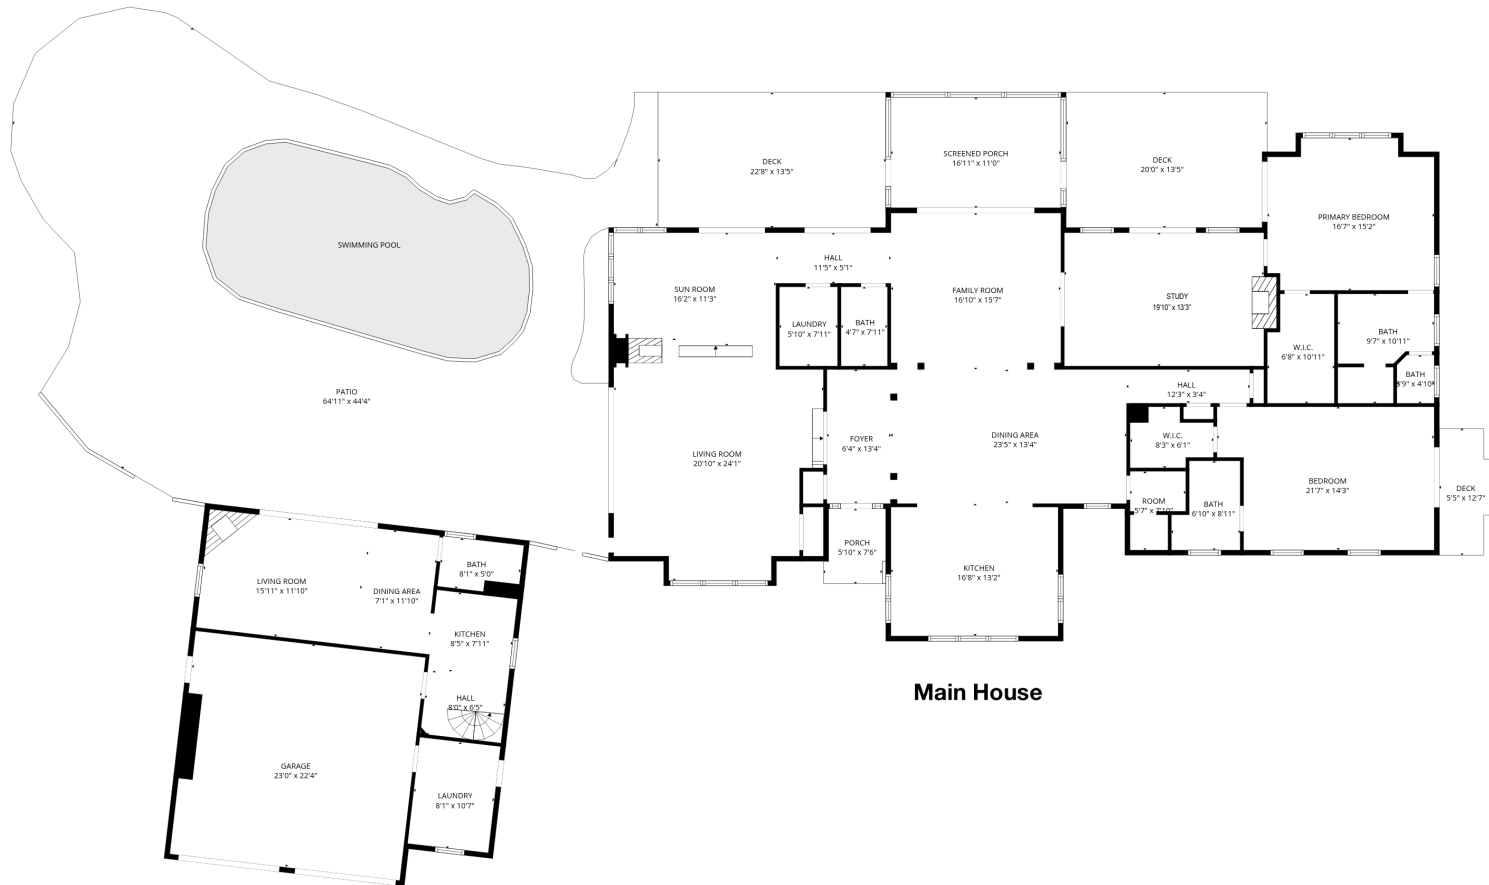

2nd Floor Guest House

Main House

1st Floor Guest House

272 Larkspur Lane, Weems VA 22576

Square footage per floor plan, does not match county records.

Total square footage of Main House 2949 sq. ft.
 Total square footage of Guest House 1354 sq. ft.