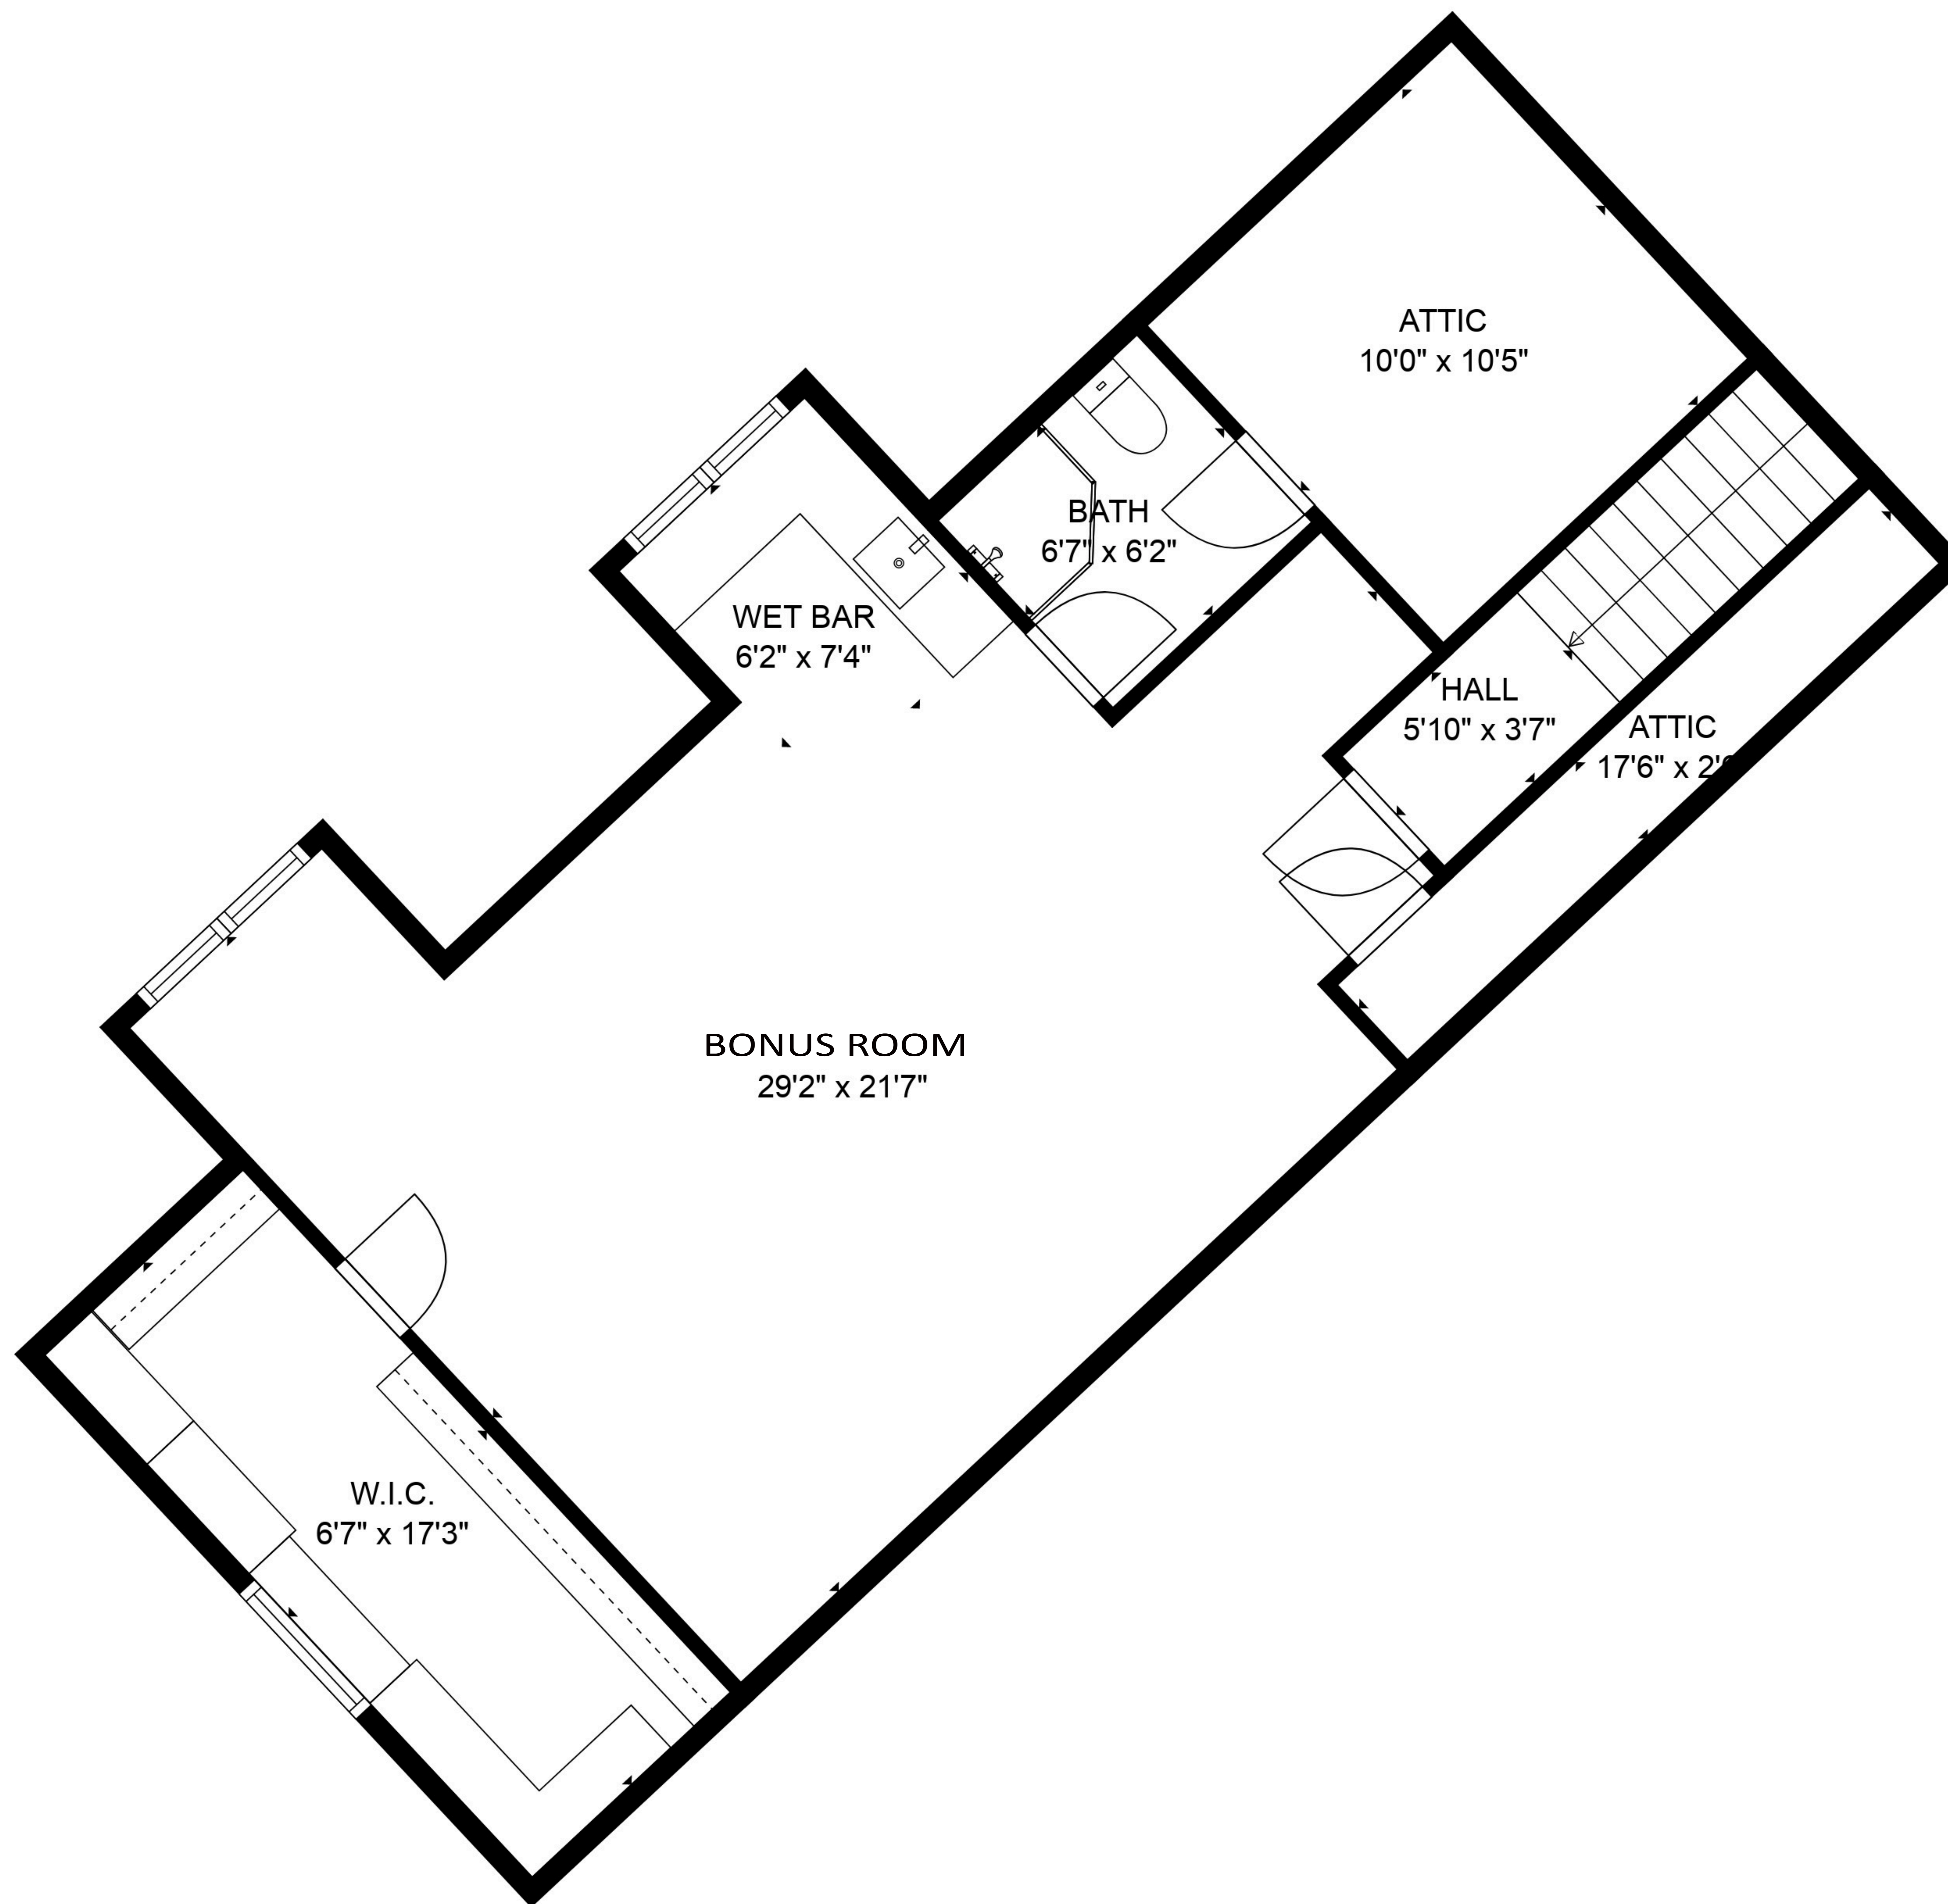

Total GLA: 3884 sq. ft | Total: 6016 sq. ft
 Floor 1: 3822 sq. ft (Excluded areas 1267 sq. ft)
 Floor 2: 62 sq. ft (Excluded areas 865 sq. ft)

FLOOR PLAN CREATED BY CUBICASA APP. MEASUREMENTS DEEMED HIGHLY RELIABLE BUT NOT GUARANTEED.

Total GLA: 3884 sq. ft | Total: 6016 sq. ft
 Floor 1: 3822 sq. ft (Excluded areas 1267 sq. ft)
 Floor 2: 62 sq. ft (Excluded areas 865 sq. ft)