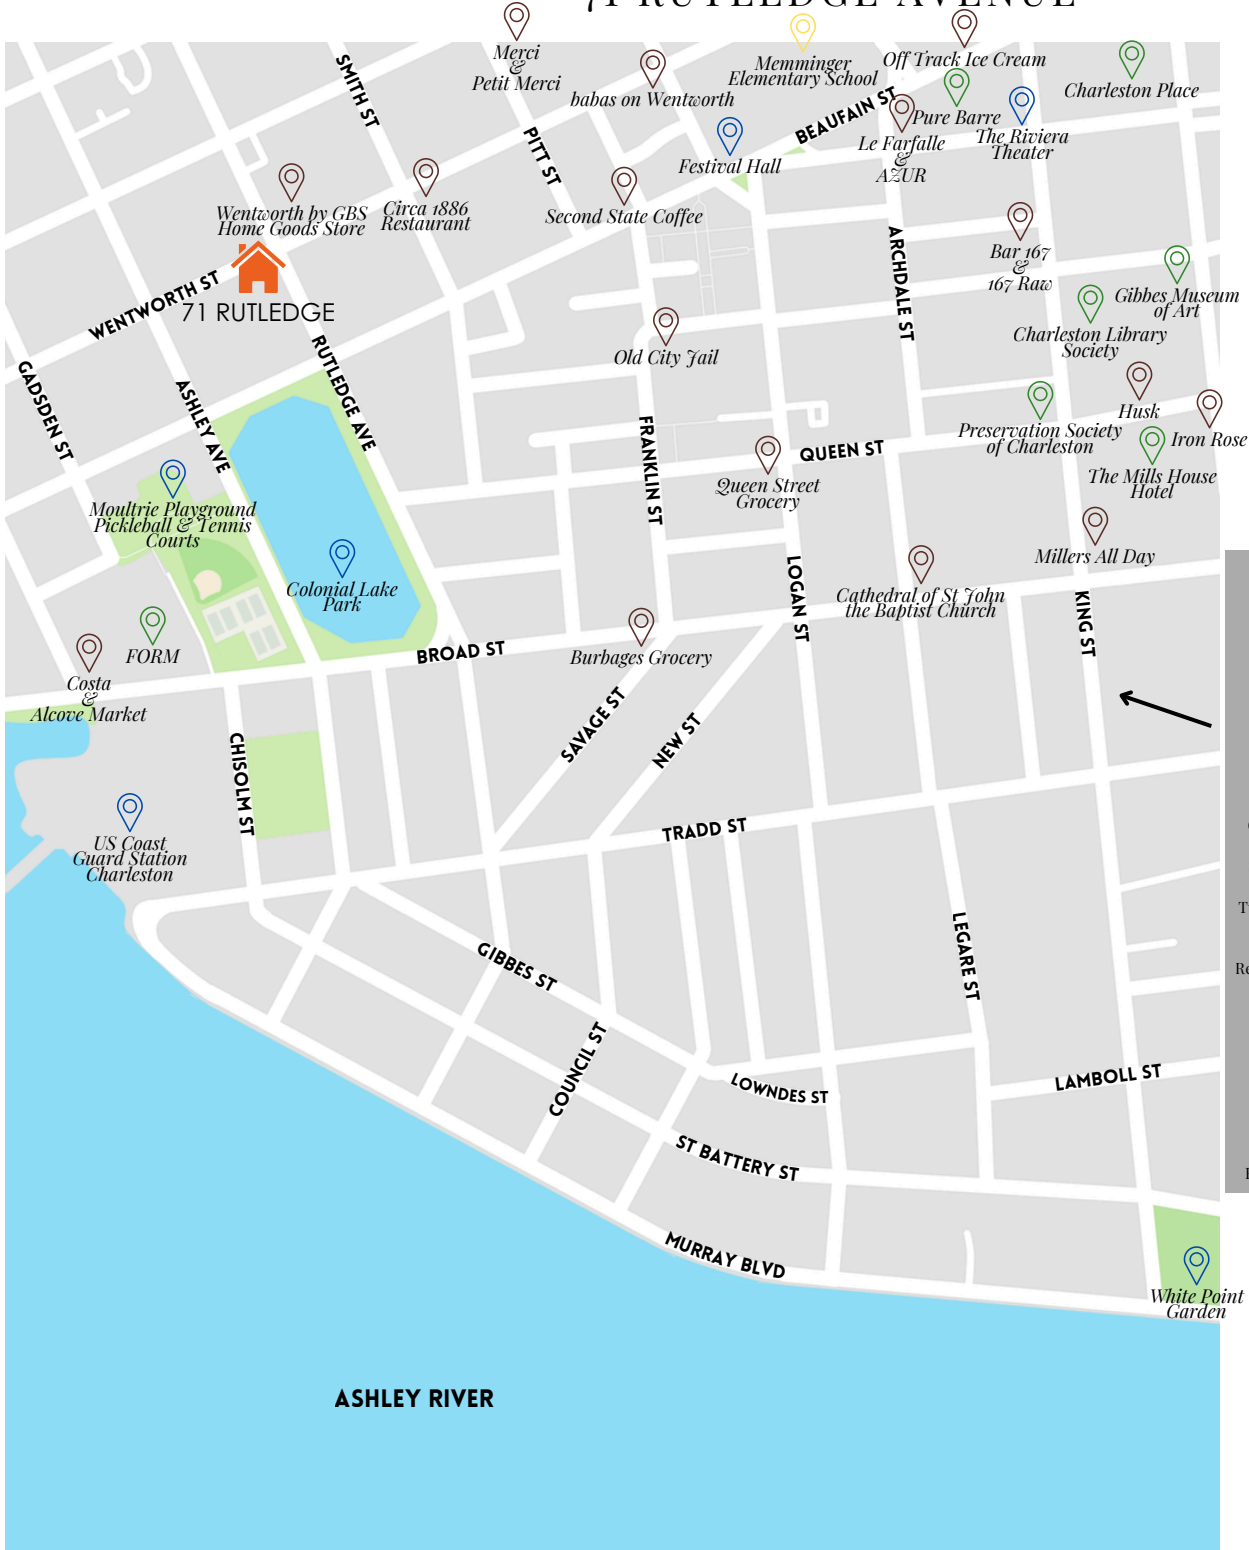

What's in the neighborhood?

71 RUTLEDGE AVENUE

- King Street*
- Berlin's
 - Grit & Grace Studio
 - E. Blackhurst
 - Loeffler Randall
 - Yves Delorme
 - Billy Reid
 - Bin 152
 - Alexandra Designs
 - Buxton Books
 - Lake Pajamas
 - Croghans Jewel Box
 - Charleston Shoe Co.
 - Roller Rabbit
 - Sportsman's Gallery
 - J FREDRIC
 - Tucker Payne Antiques
 - Beau & Ro
 - Madison Matthews
 - Reinert Fine Art Gallery
 - RTW
 - Indochino
 - Brooks Brothers
 - Cos Bar Charleston
 - J. McLaughlin
 - LoveShackFancy
 - Target
 - Onward Reserve
 - Sezane
 - Estelle Colored Glass

- Restaurants & Grocery
- Parks & Landmarks
- Schools
- Accommodations & Health