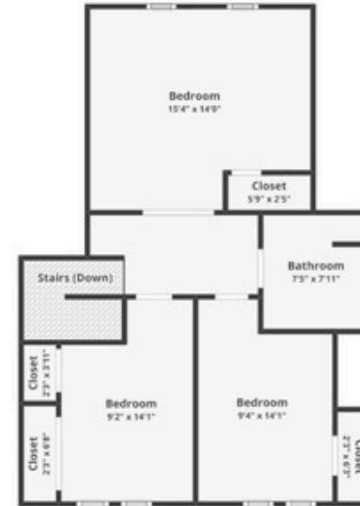

FLOOR 1

FLOOR 2

FLOOR 3

BASEMENT

Flooring

Daltile
Asher Bend
Herringbone Vinyl Plank
Hearth

Paint

Walls: Sherwin Williams Snowbound
White- Satin
Trim: Extra White- Semi Gloss
Loft: Behr Dark Everglade- Satin
Master Bathroom: Behr Studio
Taupe- Satin
Guest Bathroom: Behr Pinecone
Path- Satin
Powder Room: Behr Dolphin Fin-
Matte