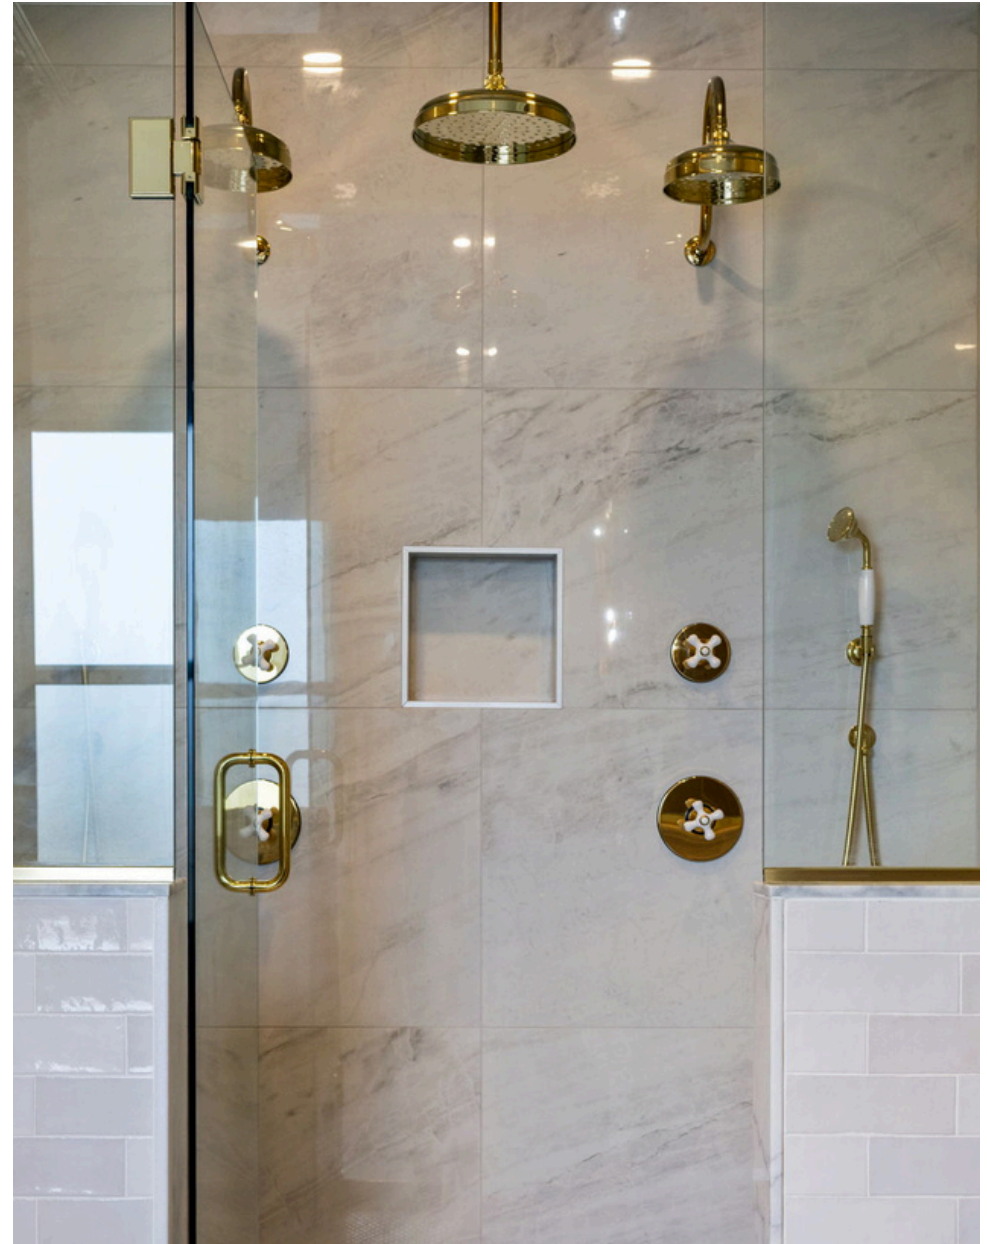

Shelves

36" Floating Wood Shelf
Truffle Stain

Wallpaper

Phillip Jefferies
Vinly Azure Aflutter

5451 Black St

Primary Bed and Bath
(2nd Floor)

AMENITIES PACKAGE

Mirror & Light

Shower Plumbing

Kingston Brass
10" Rainfall head
8" Shower head w/
Goose neck
2 Handhelds
Individual Diverters and
Pressure balance

Wall Tile

MSI
Franrivers Gray Onyx
Stone Look Polished
Porcelain Tile 24 in. x
48 in.