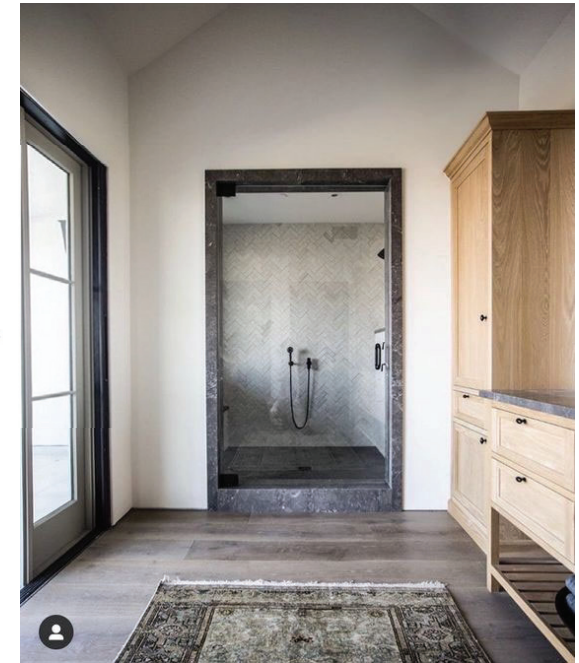

PRIMARY BATH

Shaker style doors & drawers

Pental **ULIANO** Countertop

Cabinetry in White Oak -stained to match floors-

Flat black cabinet hardware

Kohler **COMPOSED** K-73060-4-CP faucet in polished chrome

Kohler **VERTICYL** K-2882-0 sink in white

Mirror & lighting concepts

Kohler **PURIST** Slidebar with **SHIFT+ ROUND** Handshower

Kohler **PERSUADE** K-75790-0 toilet in white

Kohler **COMPOSED** K-TS73115-4-CP Shower valve in polished chrome with transfer valve

Kohler **PURIST** K-939-G-CP shower head in polished chrome

Sherwin Williams **ALABASTER** Wall paint color

Inspiration image

Shower accent wall - Herringbone limestone mosaic

Main Floor, shower & side shower walls **TITANIUM WHITE** 12"X24" 2"x2" on shower floor