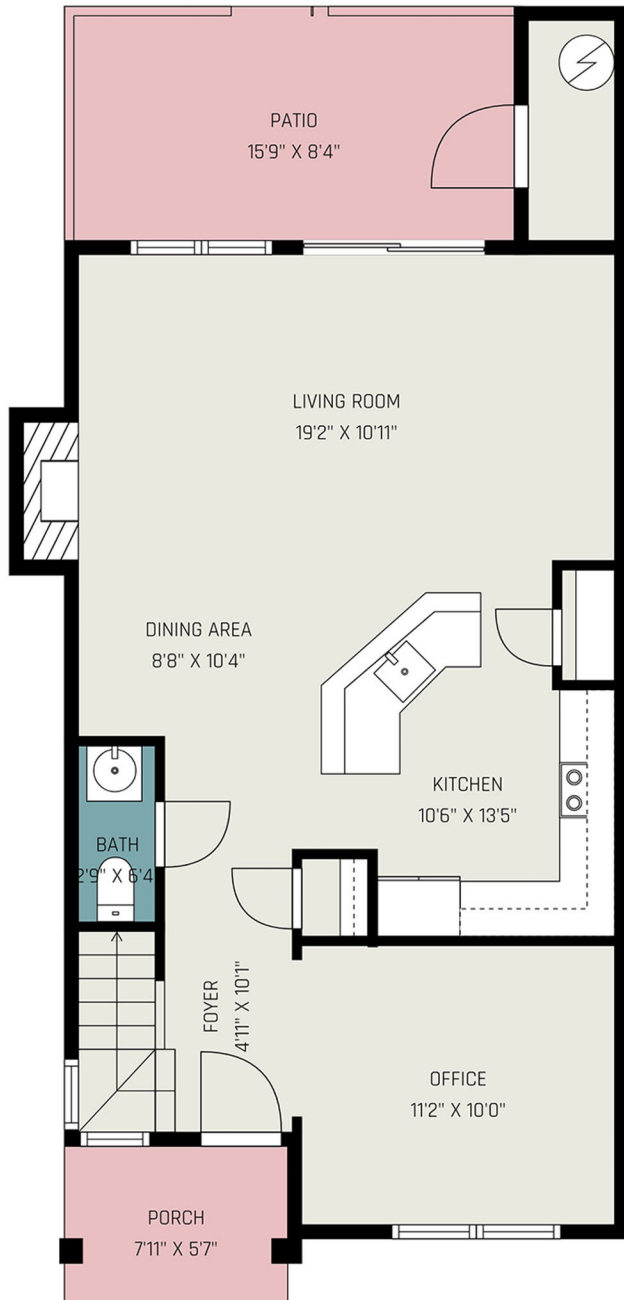

8411 Chaceview Court - First Floor

Gross Living Area - 1437.28 Sq Ft

Non- Living Area - 199.64 Sq Ft

8411 Chaceview Court - Second Floor

Gross Living Area - 1437.28 Sq Ft

Non- Living Area - 199.64 Sq Ft

8411 Chaceview Court

Gross Living Area - 1437.28 Sq Ft

Non- Living Area - 199.64 Sq Ft

First Floor

Second Floor

Area Calculation Summary

Gross Living Area	Calculation Details
First Floor	718.64 Sq Ft
Second Floor	718.64 Sq Ft
Total Living Area	1437.28 Sq Ft
Non-Living Area	
Back Patio	130.9 Sq Ft
Front Porch	36.4 Sq Ft
Storage	32.34 Sq Ft
Total Non- Living Area	199.64 Sq Ft