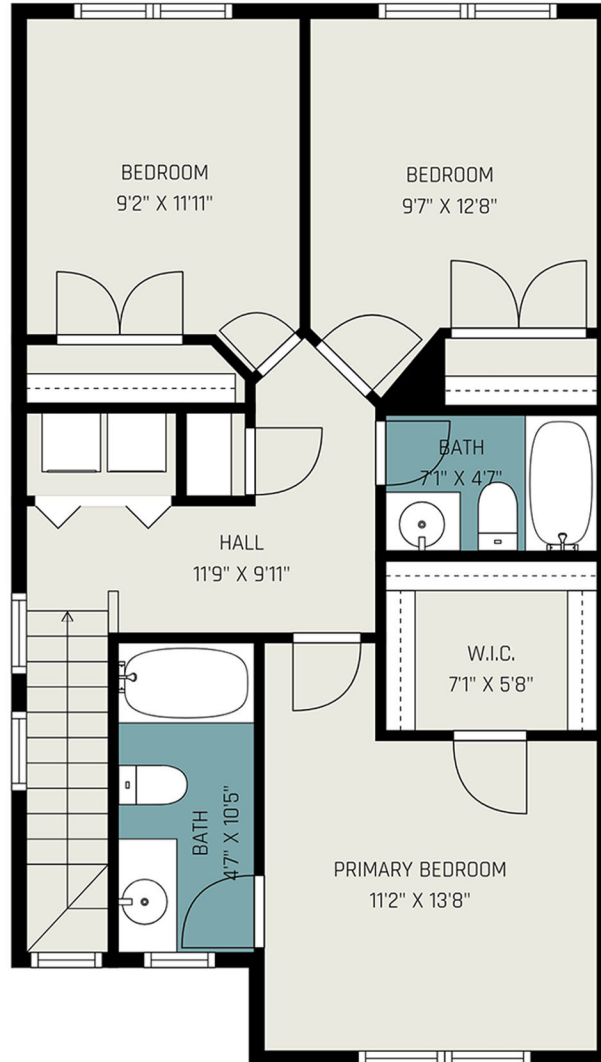

8411 Chaceview Court - First Floor

Gross Living Area - 1437.28 Sq Ft

Non- Living Area - 199.64 Sq Ft

8411 Chaceview Court - Second Floor

Gross Living Area - 1437.28 Sq Ft

Non- Living Area - 199.64 Sq Ft

8411 Chaceview Court

Gross Living Area - 1437.28 Sq Ft

Non- Living Area - 199.64 Sq Ft

First Floor

Second Floor

Area Calculation Summary

Gross Living Area	Calculation Details
First Floor	718.64 Sq Ft
Second Floor	718.64 Sq Ft
Total Living Area	1437.28 Sq Ft
Non-Living Area	
Back Patio	130.9 Sq Ft
Front Porch	36.4 Sq Ft
Storage	32.34 Sq Ft
Total Non- Living Area	199.64 Sq Ft