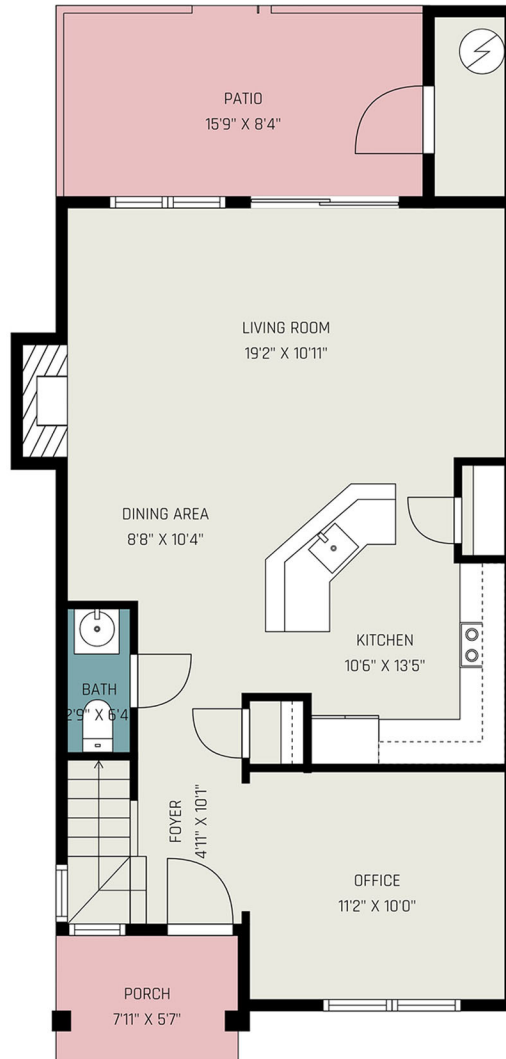

8411 Chaceview Court - First Floor

Gross Living Area - 1437.28 Sq Ft

Non- Living Area - 199.64 Sq Ft

8411 Chaceview Court - Second Floor

Gross Living Area - 1437.28 Sq Ft

Non- Living Area - 199.64 Sq Ft

8411 Chaceview Court

Gross Living Area - 1437.28 Sq Ft

Non- Living Area - 199.64 Sq Ft

First Floor

Second Floor

Area Calculation Summary

Gross Living Area	Calculation Details
First Floor	718.64 Sq Ft
Second Floor	718.64 Sq Ft
Total Living Area	1437.28 Sq Ft
Non-Living Area	
Back Patio	130.9 Sq Ft
Front Porch	36.4 Sq Ft
Storage	32.34 Sq Ft
Total Non- Living Area	199.64 Sq Ft