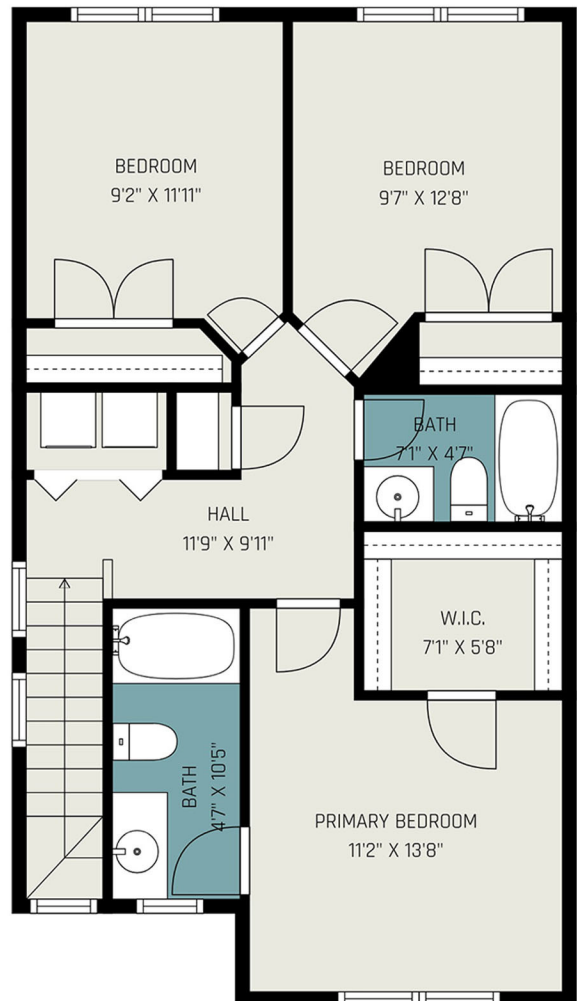

8411 Chaceview Court - First Floor

Gross Living Area - 1437.28 Sq Ft

Non- Living Area - 199.64 Sq Ft

8411 Chaceview Court - Second Floor

Gross Living Area - 1437.28 Sq Ft

Non- Living Area - 199.64 Sq Ft

8411 Chaceview Court

Gross Living Area - 1437.28 Sq Ft

Non- Living Area - 199.64 Sq Ft

First Floor

Second Floor

Area Calculation Summary

Gross Living Area	Calculation Details
First Floor	718.64 Sq Ft
Second Floor	718.64 Sq Ft
Total Living Area	1437.28 Sq Ft
Non-Living Area	
Back Patio	130.9 Sq Ft
Front Porch	36.4 Sq Ft
Storage	32.34 Sq Ft
Total Non- Living Area	199.64 Sq Ft