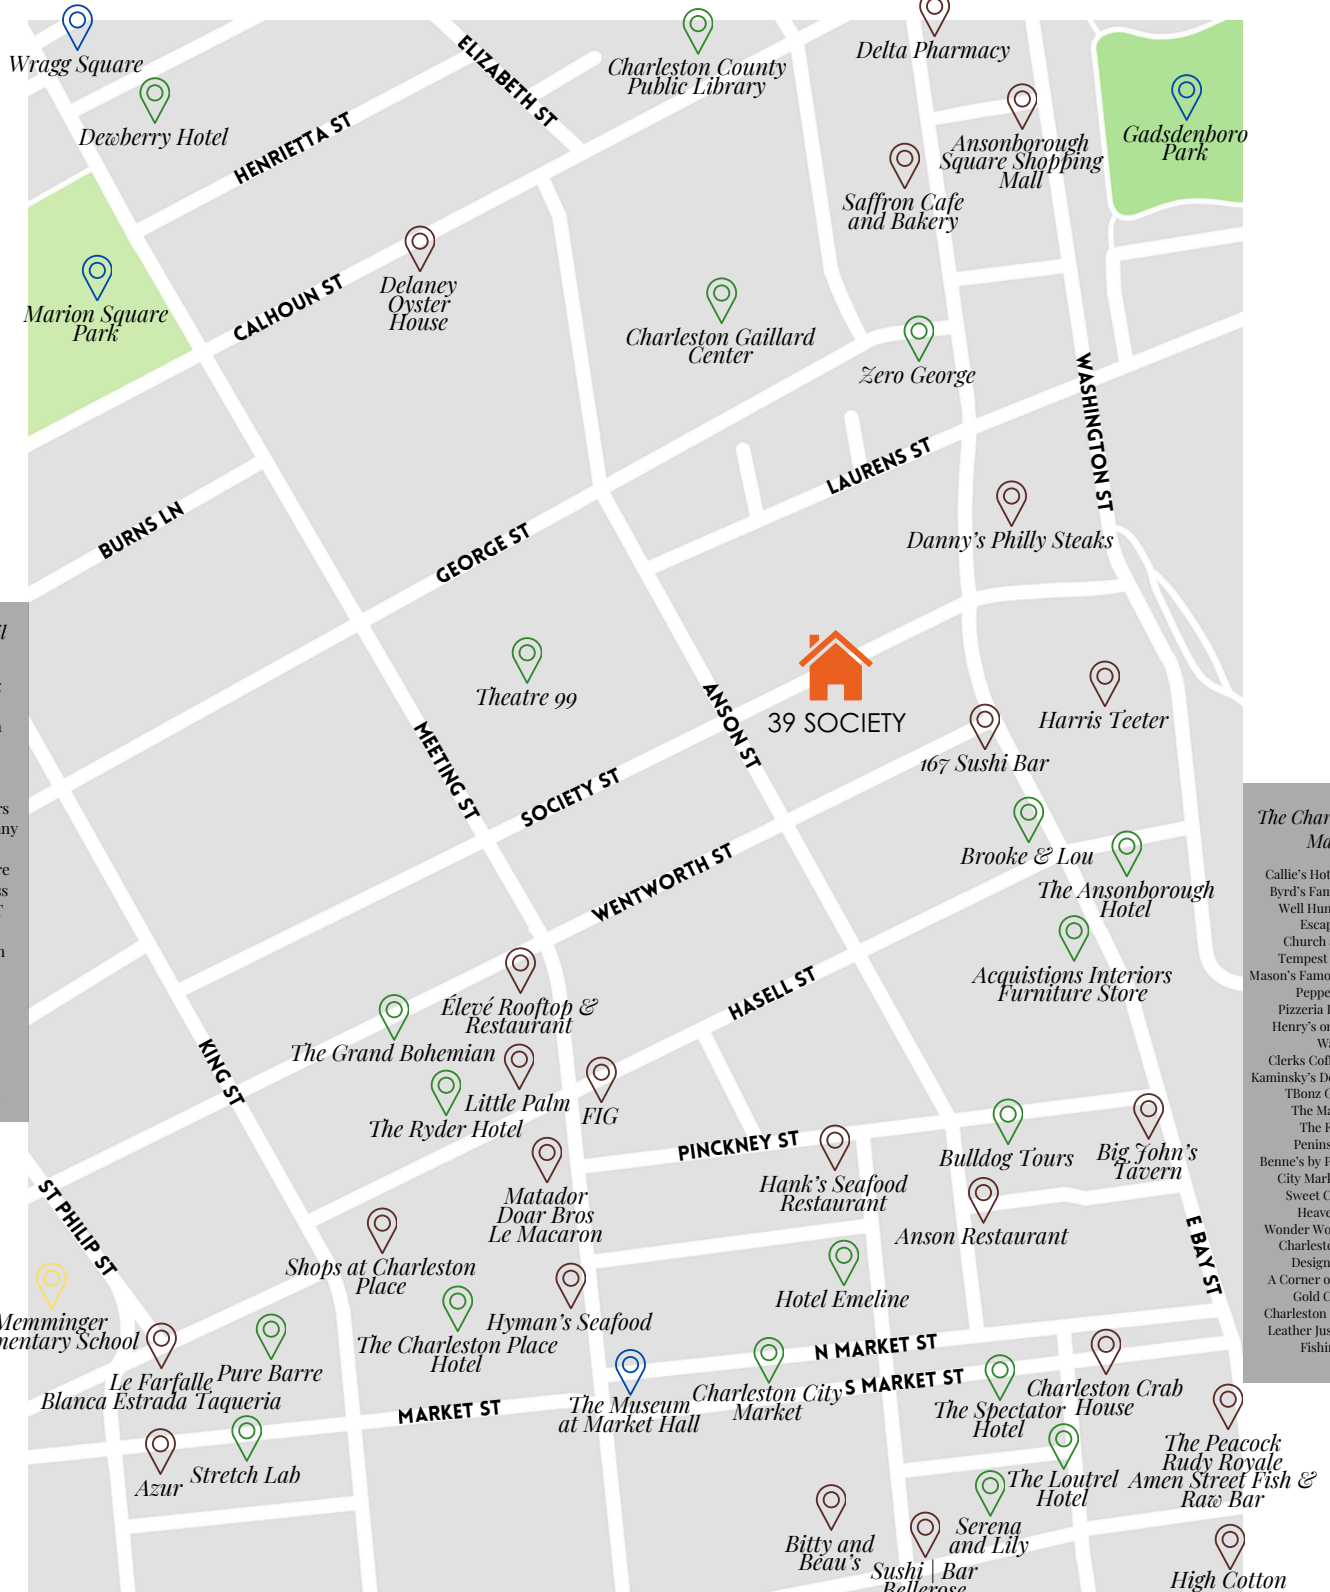

What's in the neighborhood?

39 SOCIETY STREET

King Street Retail

- Pottery Barn
- Hampden Clothing
- Uncommon James
- KREWE Charleston
- Ladybird Books
- M. Dumas & Sons
- Madewell
- Half-Moon Outfitters
- Savannah Bee Company
- Candlefish
- Juliska Flagship Store
- Estelle Colored Glass
- The Trove by HART
- Gretchen Scott
- La Ligne Charleston
- Johnny Was
- Target
- Onward Reserve
- LoveShackFancy
- J. McLaughlin
- Sézane Charleston
- Freddo Charleston

The Charleston City Market

- Callie's Hot Little Biscuit
- Byrd's Famous Cookies
- Well Hung Vineyard
- Escape in 60
- Church and Union
- Tempest Charleston
- Mason's Famous Lobster Rolls
- Pepper Palace
- Pizzeria Di Giovanni
- Henry's on the Market
- Wallin
- Clerks Coffee Company
- Kaminsky's Dessert Company
- TBonz Gill & Grill
- The Market Bar
- The Fudgery
- Peninsula Grill
- Benne's by Peninsula Grill
- City Market Grocery
- Sweet Charleston
- Heaven Scent
- Wonder Works Toy Store
- Charleston Hat Man
- Designs by Jane
- A Corner on the Market
- Gold Creations
- Charleston Leathergoods
- Leather Just Right 4 Yall
- Fishin' Duck

- Restaurants & Grocery
- Parks & Landmarks
- Schools
- Accommodations & Health