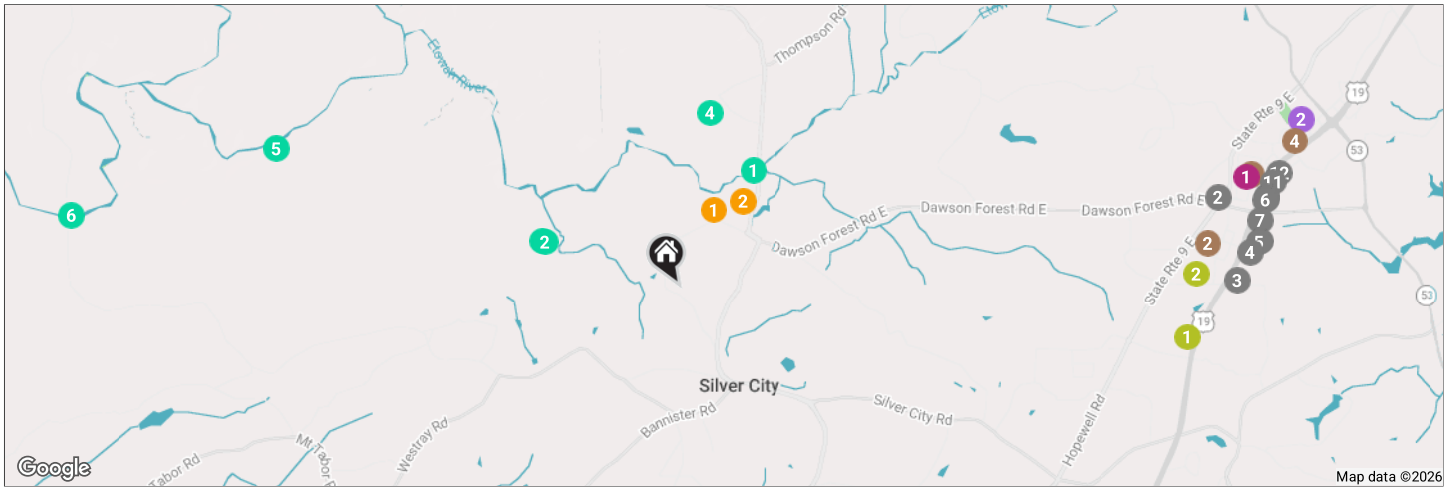

475 Jewell Slaton Rd, Dawsonville, GA 30534

RESTAURANTS

- 1 Subway
5430-B BANNISTER ROAD, 3.6 MI
- 2 Papa's Place
3651 DAWSON FOREST ROAD EAST, 4.2 MI
- 3 Applebee's Grill + Bar
31 BETHEL DRIVE, 4.3 MI
- 4 Johnny's New York Style Pizza
355 QUILL DRIVE, 4.4 MI
- 5 Hacienda Bar & Grill
219 CROSSROADS BOULEVARD #110, 4.5 MI
- 6 Firehouse Subs Dawsonville
837 GEORGIA 400 SOUTH, 4.5 MI
- 7 Chili's Grill & Bar
60 CROSSROADS BOULEVARD, 4.5 MI
- 8 Domino's Pizza
837 HIGHWAY 400, 4.5 MI
- 9 Brooklyn Joe's Pizza Pasta
219 CROSS ROADS ROAD, 4.5 MI

- 10 Moe's Southwest Grill
837 GEORGIA 400 SOUTH, 4.6 MI

- 11 Chick-fil-A
231 POWER CENTER DRIVE, 4.6 MI
- 12 Panera Bread
321 POWER CENTER DRIVE, 4.7 MI

COFFEE

- 1 Dunkin'
5290 MATT HIGHWAY, 3.6 MI
- 2 Starbucks
378 MARKETPLACE PARKWAY, 4.1 MI
- 3 Caribou Coffee
800 GEORGIA 400 FC-10, 4.5 MI
- 4 The Human Bean
320 SOUTH 400 CENTER LANE, 4.8 MI

SCHOOLS

- 1 Riverview Elementary School
370 DAWSON FOREST ROAD WEST, 0.7 MI
- 2 Dawson County Middle School
5126 GEORGIA 9 BASECAMP 1, 0.8 MI

- 3 Dawson County High School
1665 PERIMETER ROAD, 4.9 MI

PARKS

- 1 Scenic Etowah River Park
6002-, 1.1 MI
- 2 Horse Parking Dawson Forest
DAWSONVILLE, 1.1 MI
- 3 Dawson Forest Mountain Bike Trail
DAWSONVILLE, 1.1 MI
- 4 Rock Creek Park & Recreation
445 MARTIN ROAD, 1.4 MI
- 5 Barefoot Falls
9R6C+5P, 3.3 MI
- 6 Kelly Bridge Canoe and Kayak Launch
DAWSONVILLE, 4.7 MI