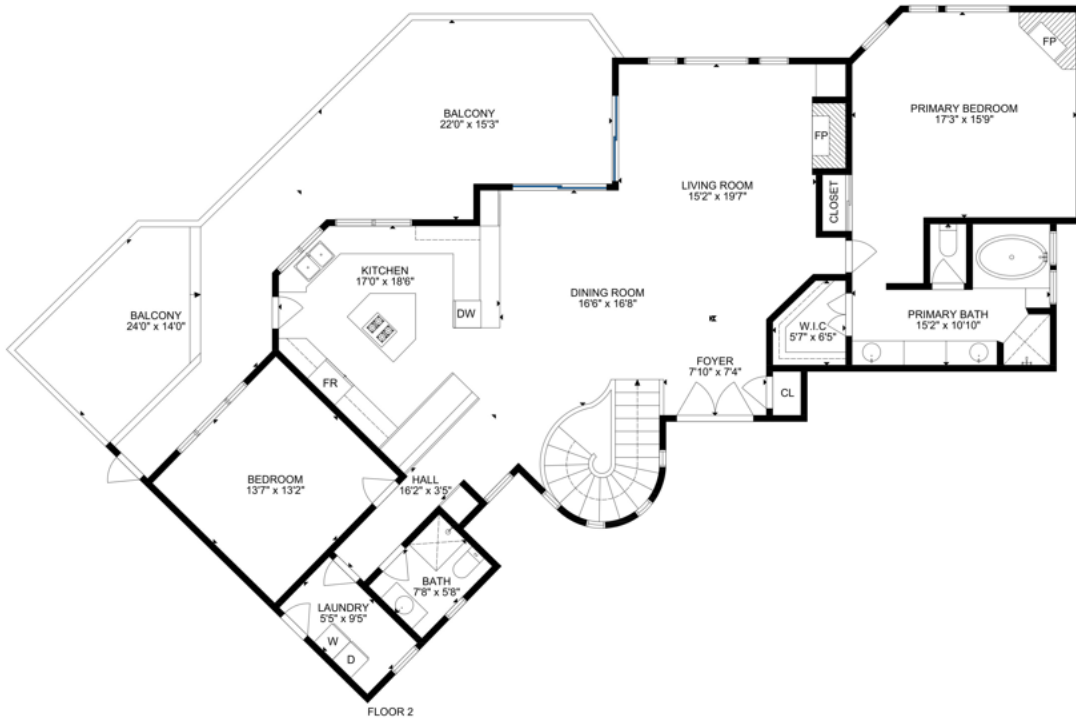

GROSS INTERNAL AREA
 FLOOR 1: 1438 SQ FT, FLOOR 2: 1857 SQ FT
 EXCLUDED AREAS: BALCONY: 838 SQ FT
 TOTAL: 3055 SQ FT
 SIZE AND DIMENSIONS ARE APPROXIMATE, ACTUAL MAY VARY

FLOOR 1

GROSS INTERNAL AREA
 FLOOR 1: 1438 SQ FT, FLOOR 2: 1857 SQ FT
 EXCLUDED AREAS: BALCONY: 838 SQ FT
 TOTAL: 3295 SQ FT
 SIZE AND DIMENSIONS ARE APPROXIMATE. ACTUAL MAY VARY

GROSS INTERNAL AREA
 FLOOR 1: 1438 SQ FT, FLOOR 2: 1857 SQ FT
 EXCLUDED AREAS: BALCONY: 838 SQ FT
 TOTAL: 3295 SQ FT
 SIZE AND DIMENSIONS ARE APPROXIMATE, ACTUAL MAY VARY