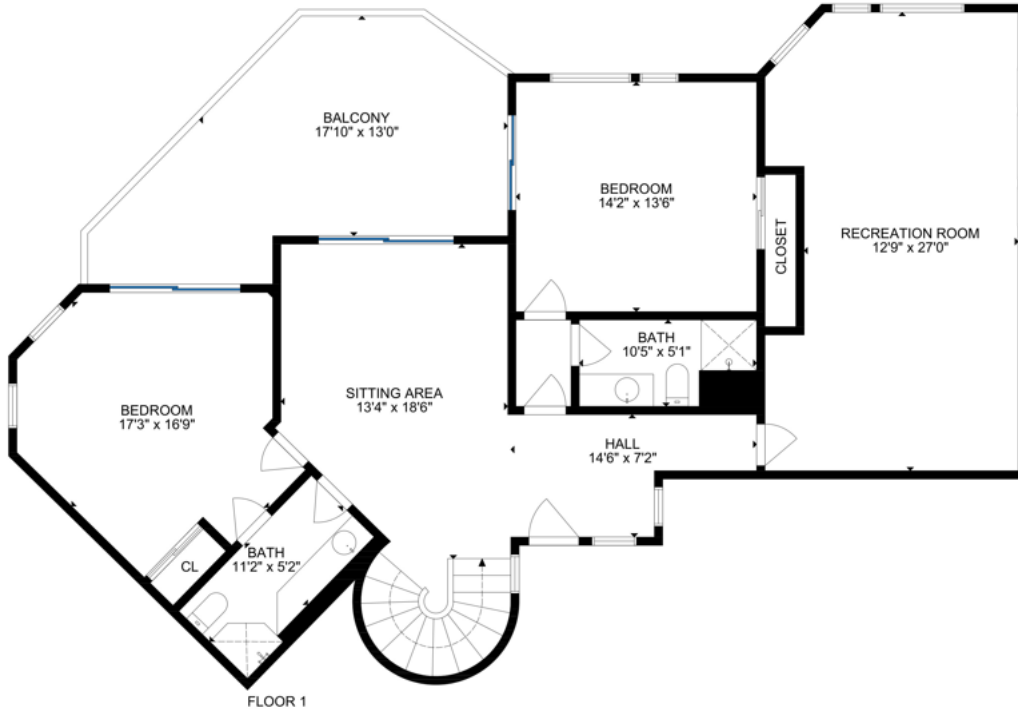

GROSS INTERNAL AREA
 FLOOR 1: 1438 SQ FT, FLOOR 2: 1857 SQ FT
 EXCLUDED AREAS: BALCONY: 838 SQ FT
 TOTAL: 3055 SQ FT
 SIZE AND DIMENSIONS ARE APPROXIMATE, ACTUAL MAY VARY

FLOOR 1

GROSS INTERNAL AREA
 FLOOR 1: 1438 SQ FT, FLOOR 2: 1857 SQ FT
 EXCLUDED AREAS: BALCONY: 838 SQ FT
 TOTAL: 3295 SQ FT
 SIZE AND DIMENSIONS ARE APPROXIMATE. ACTUAL MAY VARY

GROSS INTERNAL AREA
 FLOOR 1: 1438 SQ FT, FLOOR 2: 1857 SQ FT
 EXCLUDED AREAS: BALCONY: 838 SQ FT
 TOTAL: 3295 SQ FT
 SIZE AND DIMENSIONS ARE APPROXIMATE, ACTUAL MAY VARY