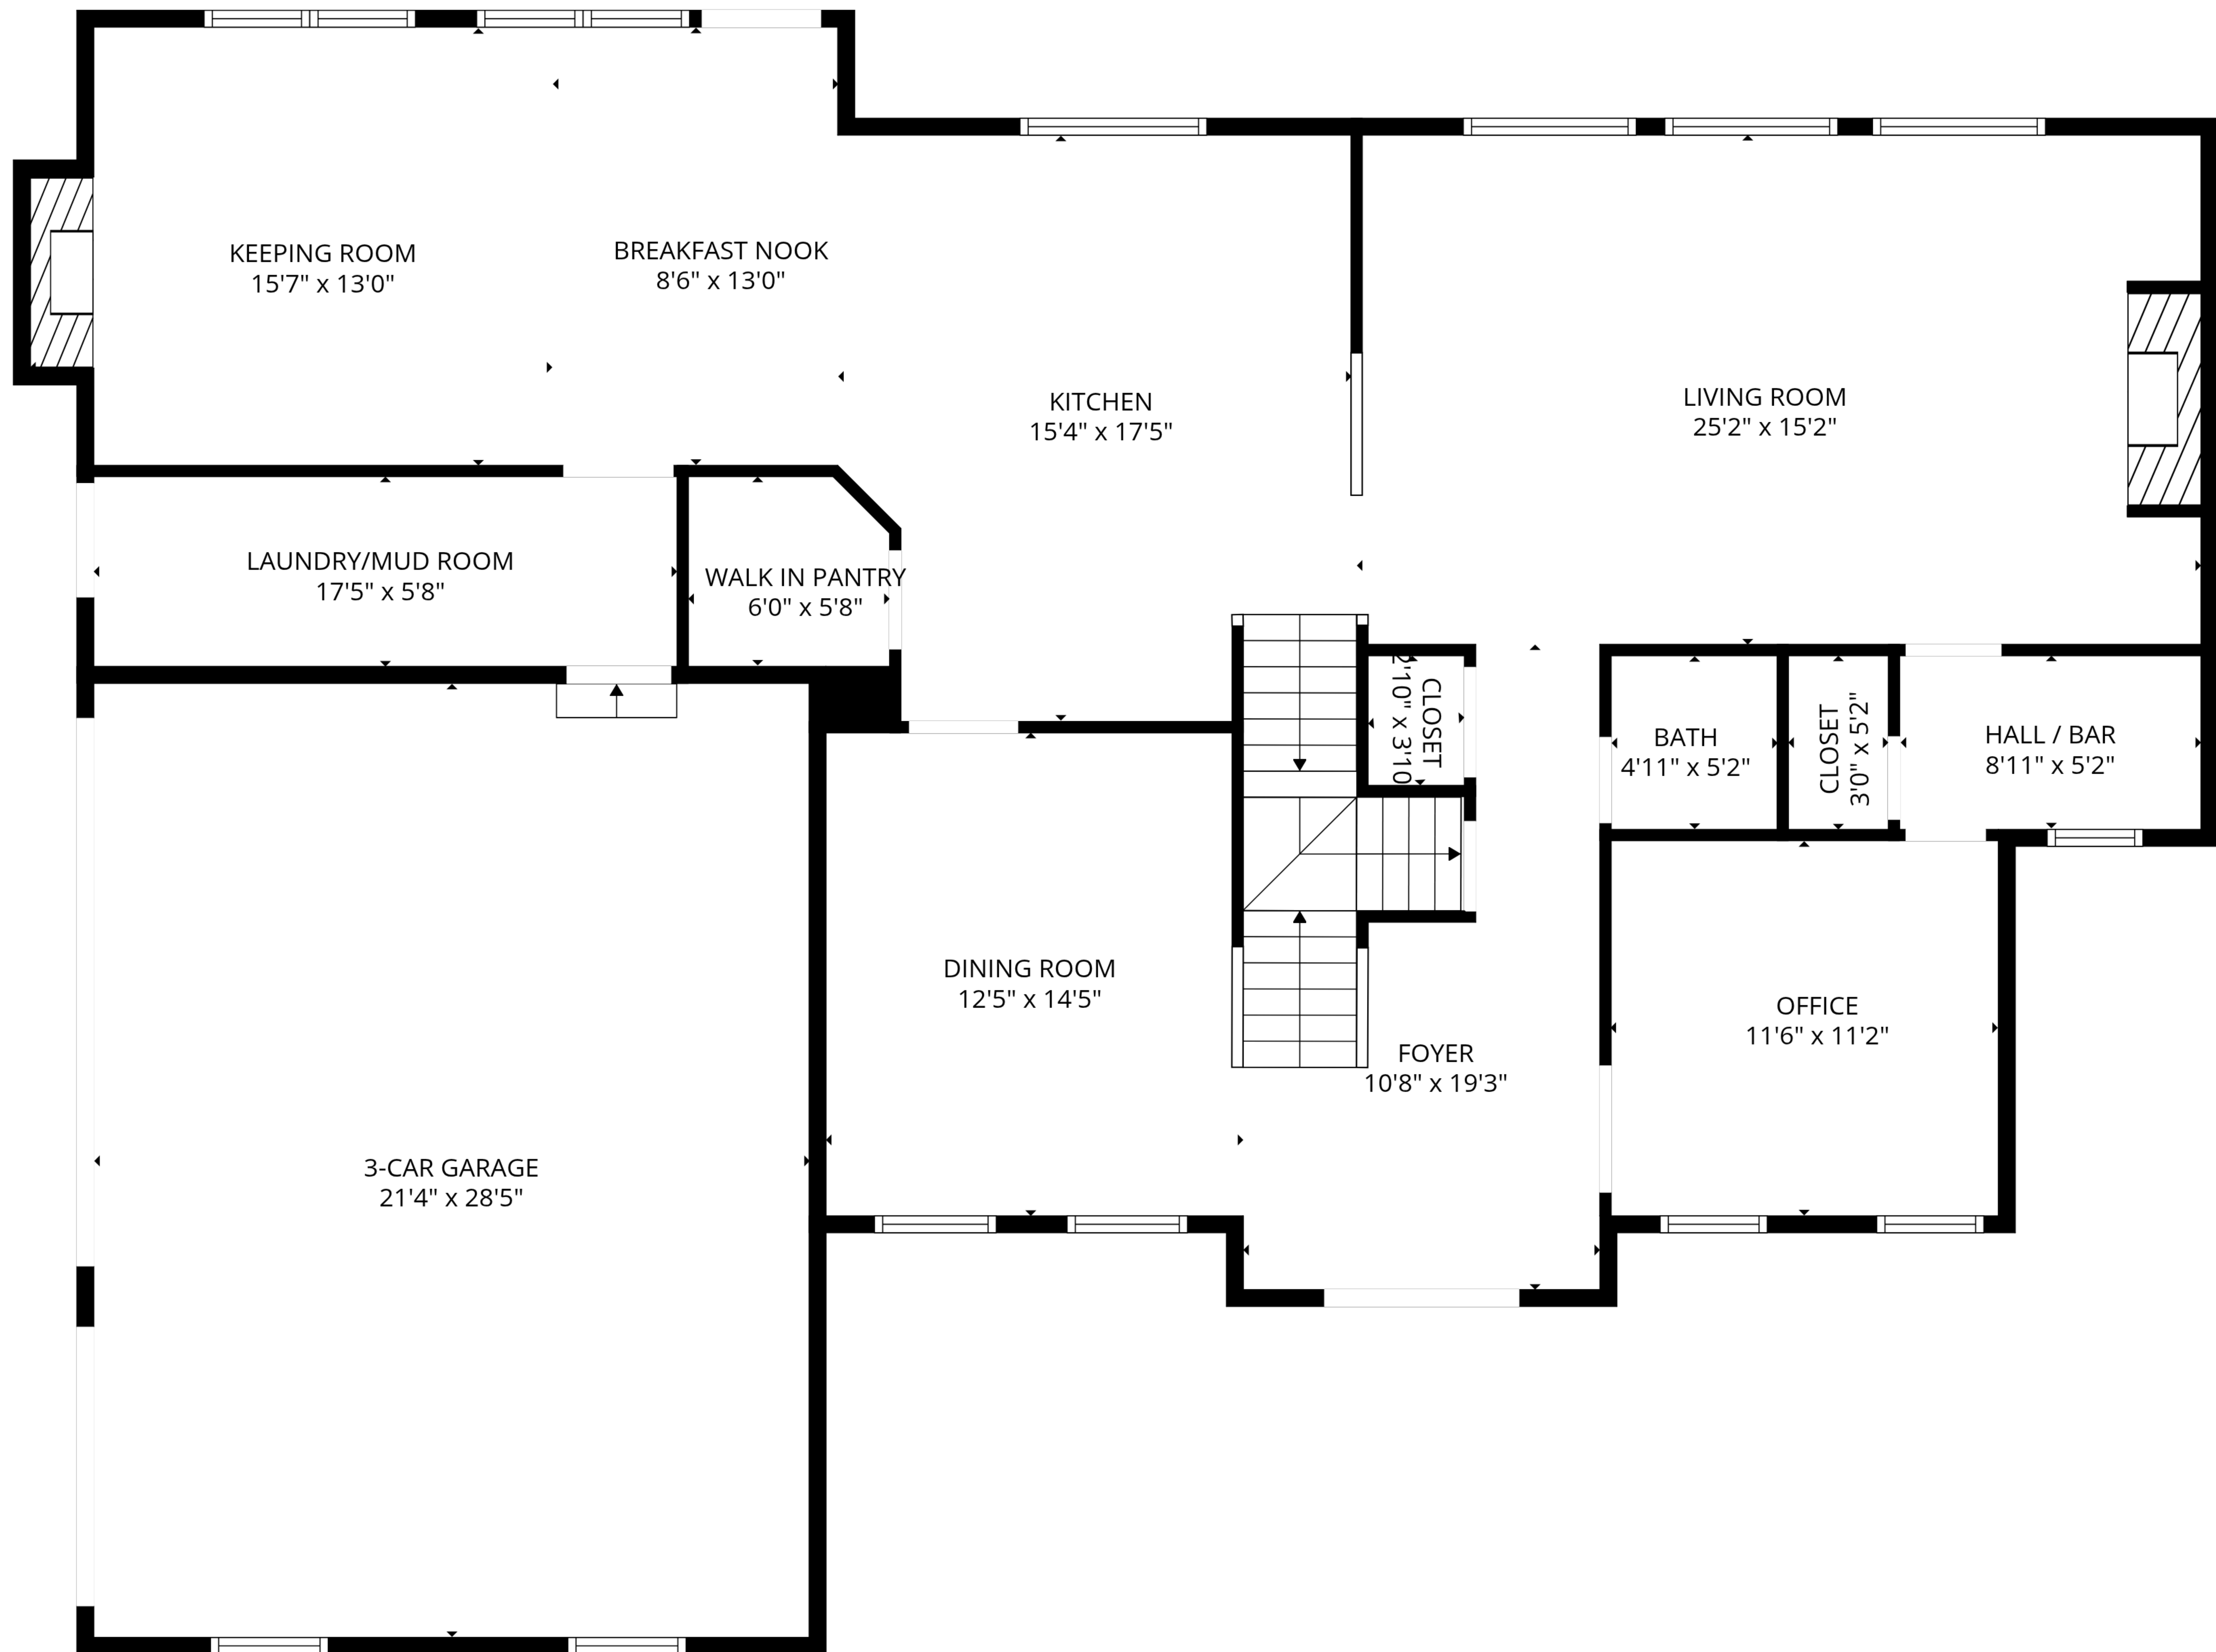

TOTAL: 4797 sq. ft

1st floor: 1246 sq. ft, 2nd floor: 1693 sq. ft, 3rd floor: 1858 sq. ft

EXCLUDED AREAS: UNFINISHED STORAGE / MECHANICAL ROOM: 316 sq. ft, STORAGE: 33 sq. ft, 3-CAR GARAGE: 606 sq. ft,
 FIREPLACE: 13 sq. ft, OPEN TO BELOW: 77 sq. ft, STAIRWELL: 64 sq. ft,
 WALLS: 342 sq. ft