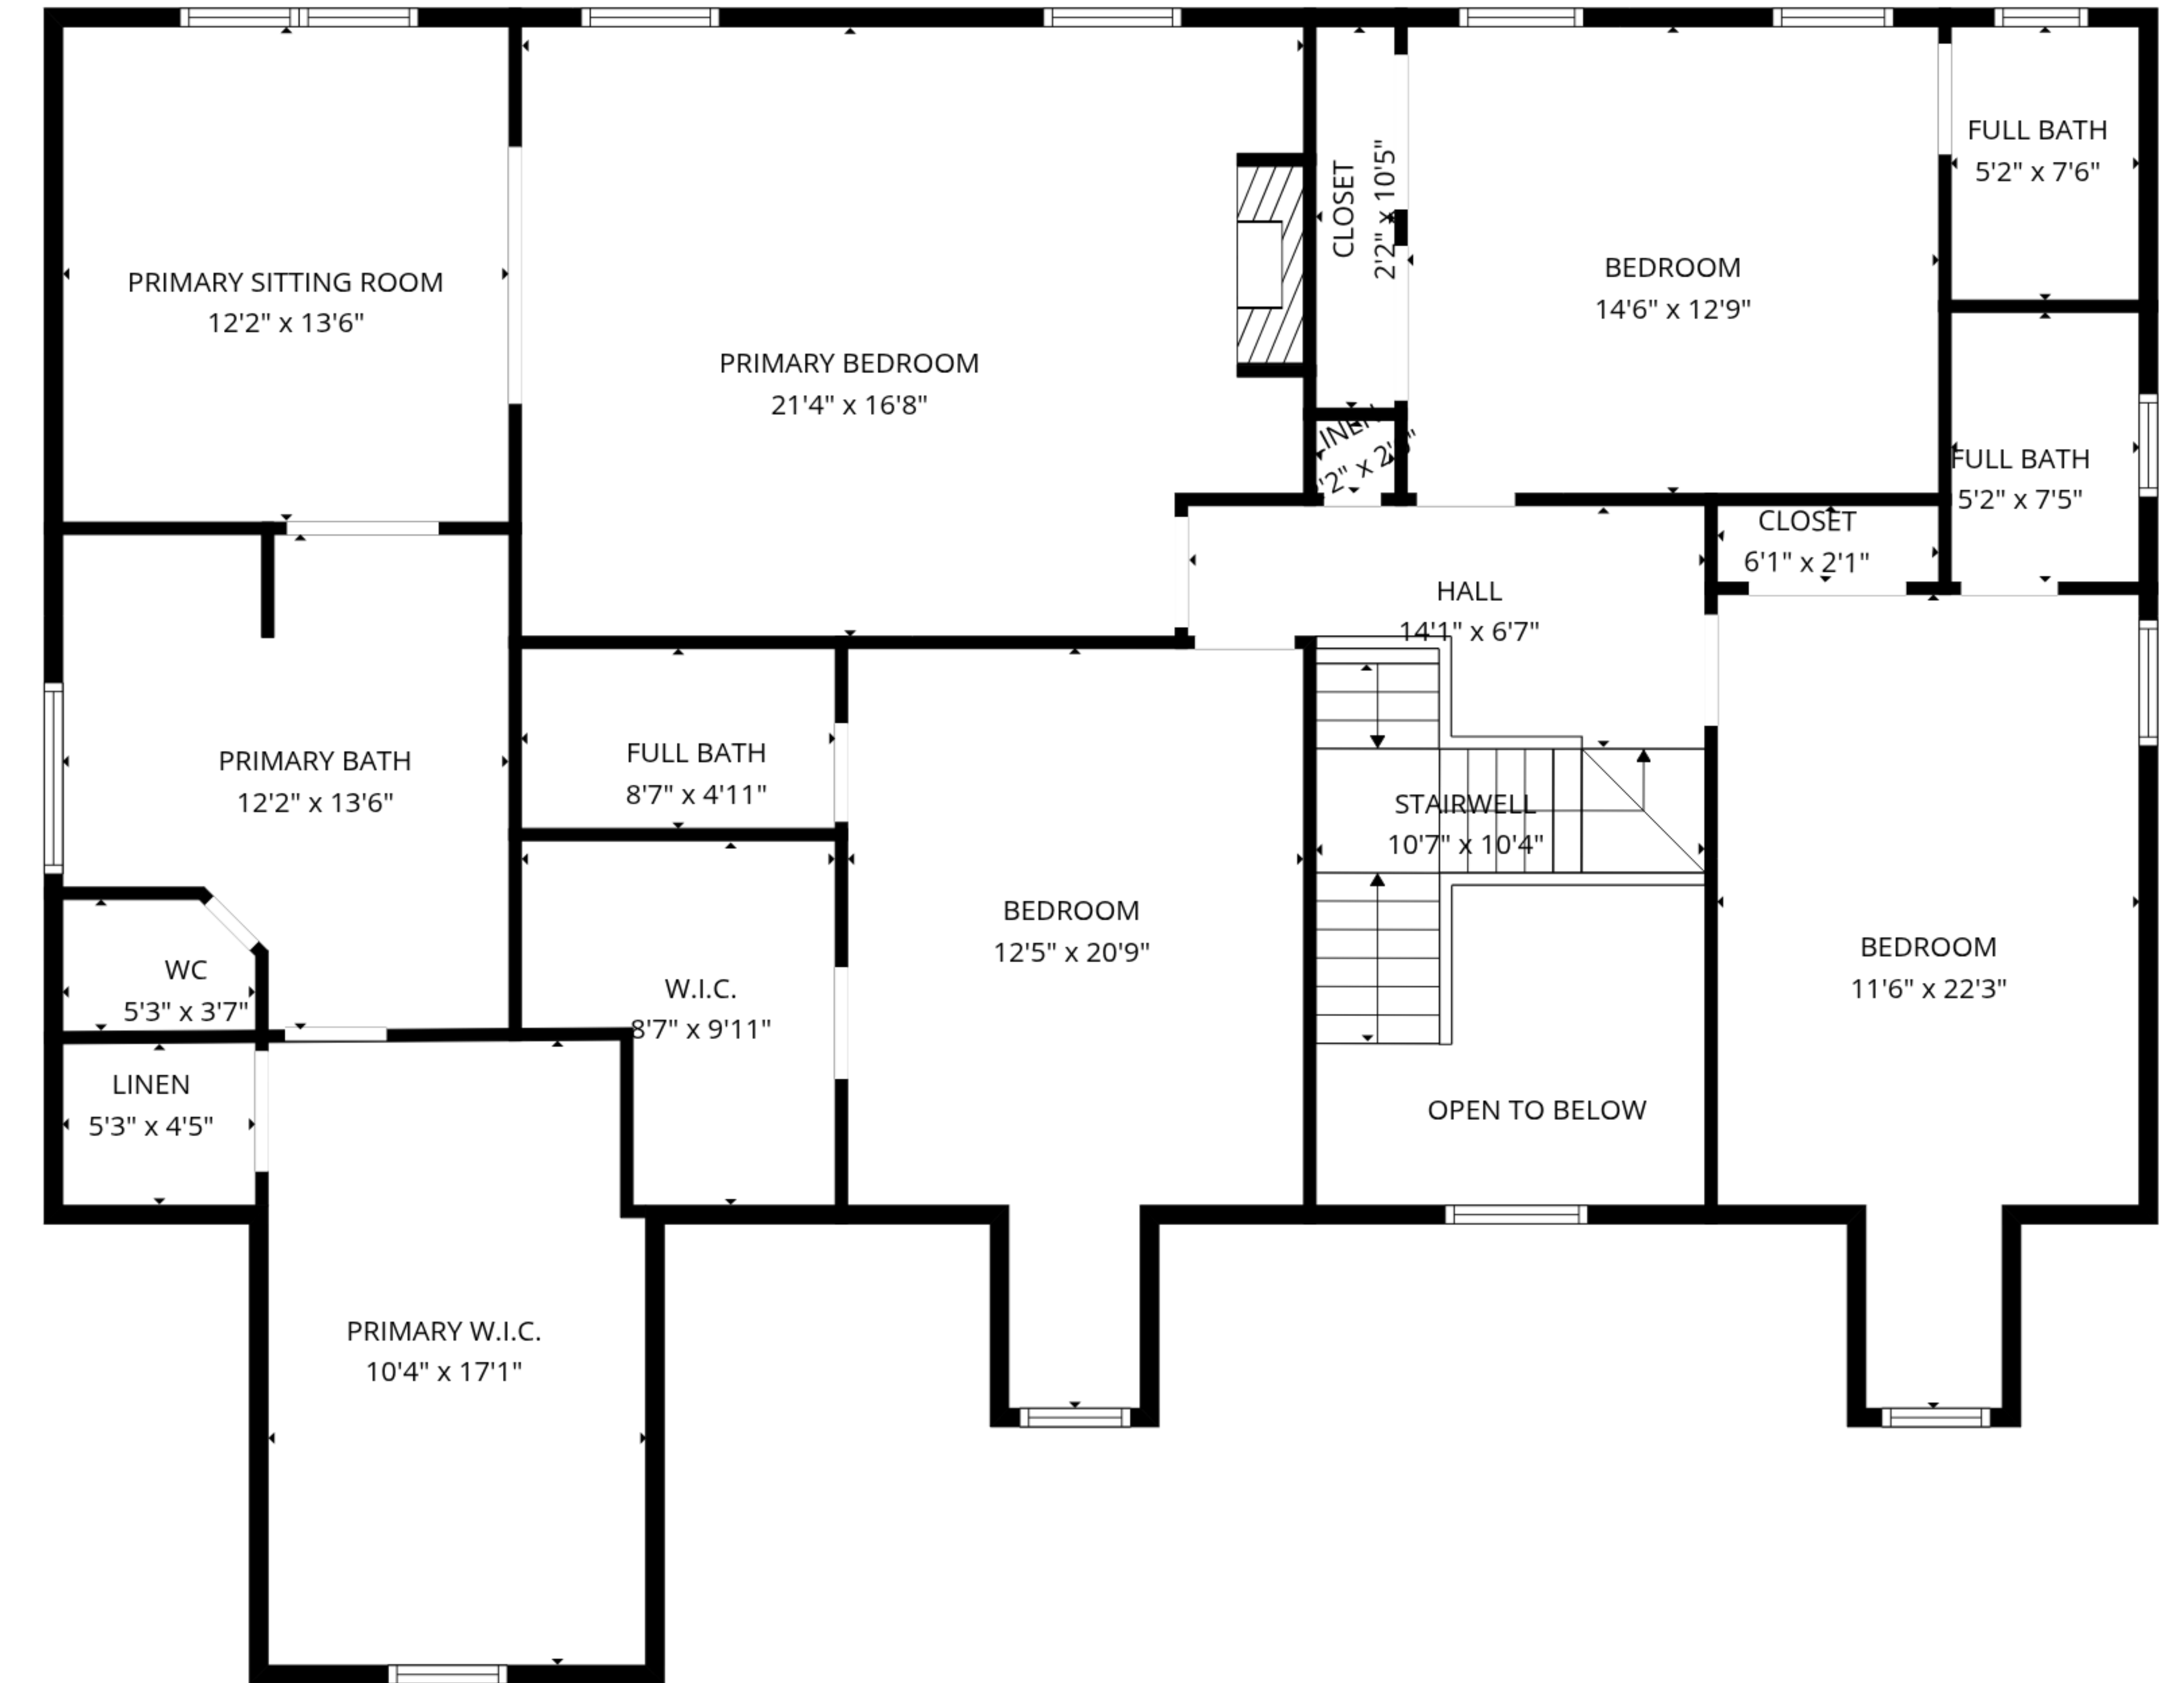

TOTAL: 4797 sq. ft

1st floor: 1246 sq. ft, 2nd floor: 1693 sq. ft, 3rd floor: 1858 sq. ft

EXCLUDED AREAS: UNFINISHED STORAGE / MECHANICAL ROOM: 316 sq. ft, STORAGE: 33 sq. ft, 3-CAR GARAGE: 606 sq. ft,
 FIREPLACE: 13 sq. ft, OPEN TO BELOW: 77 sq. ft, STAIRWELL: 64 sq. ft,
 WALLS: 342 sq. ft