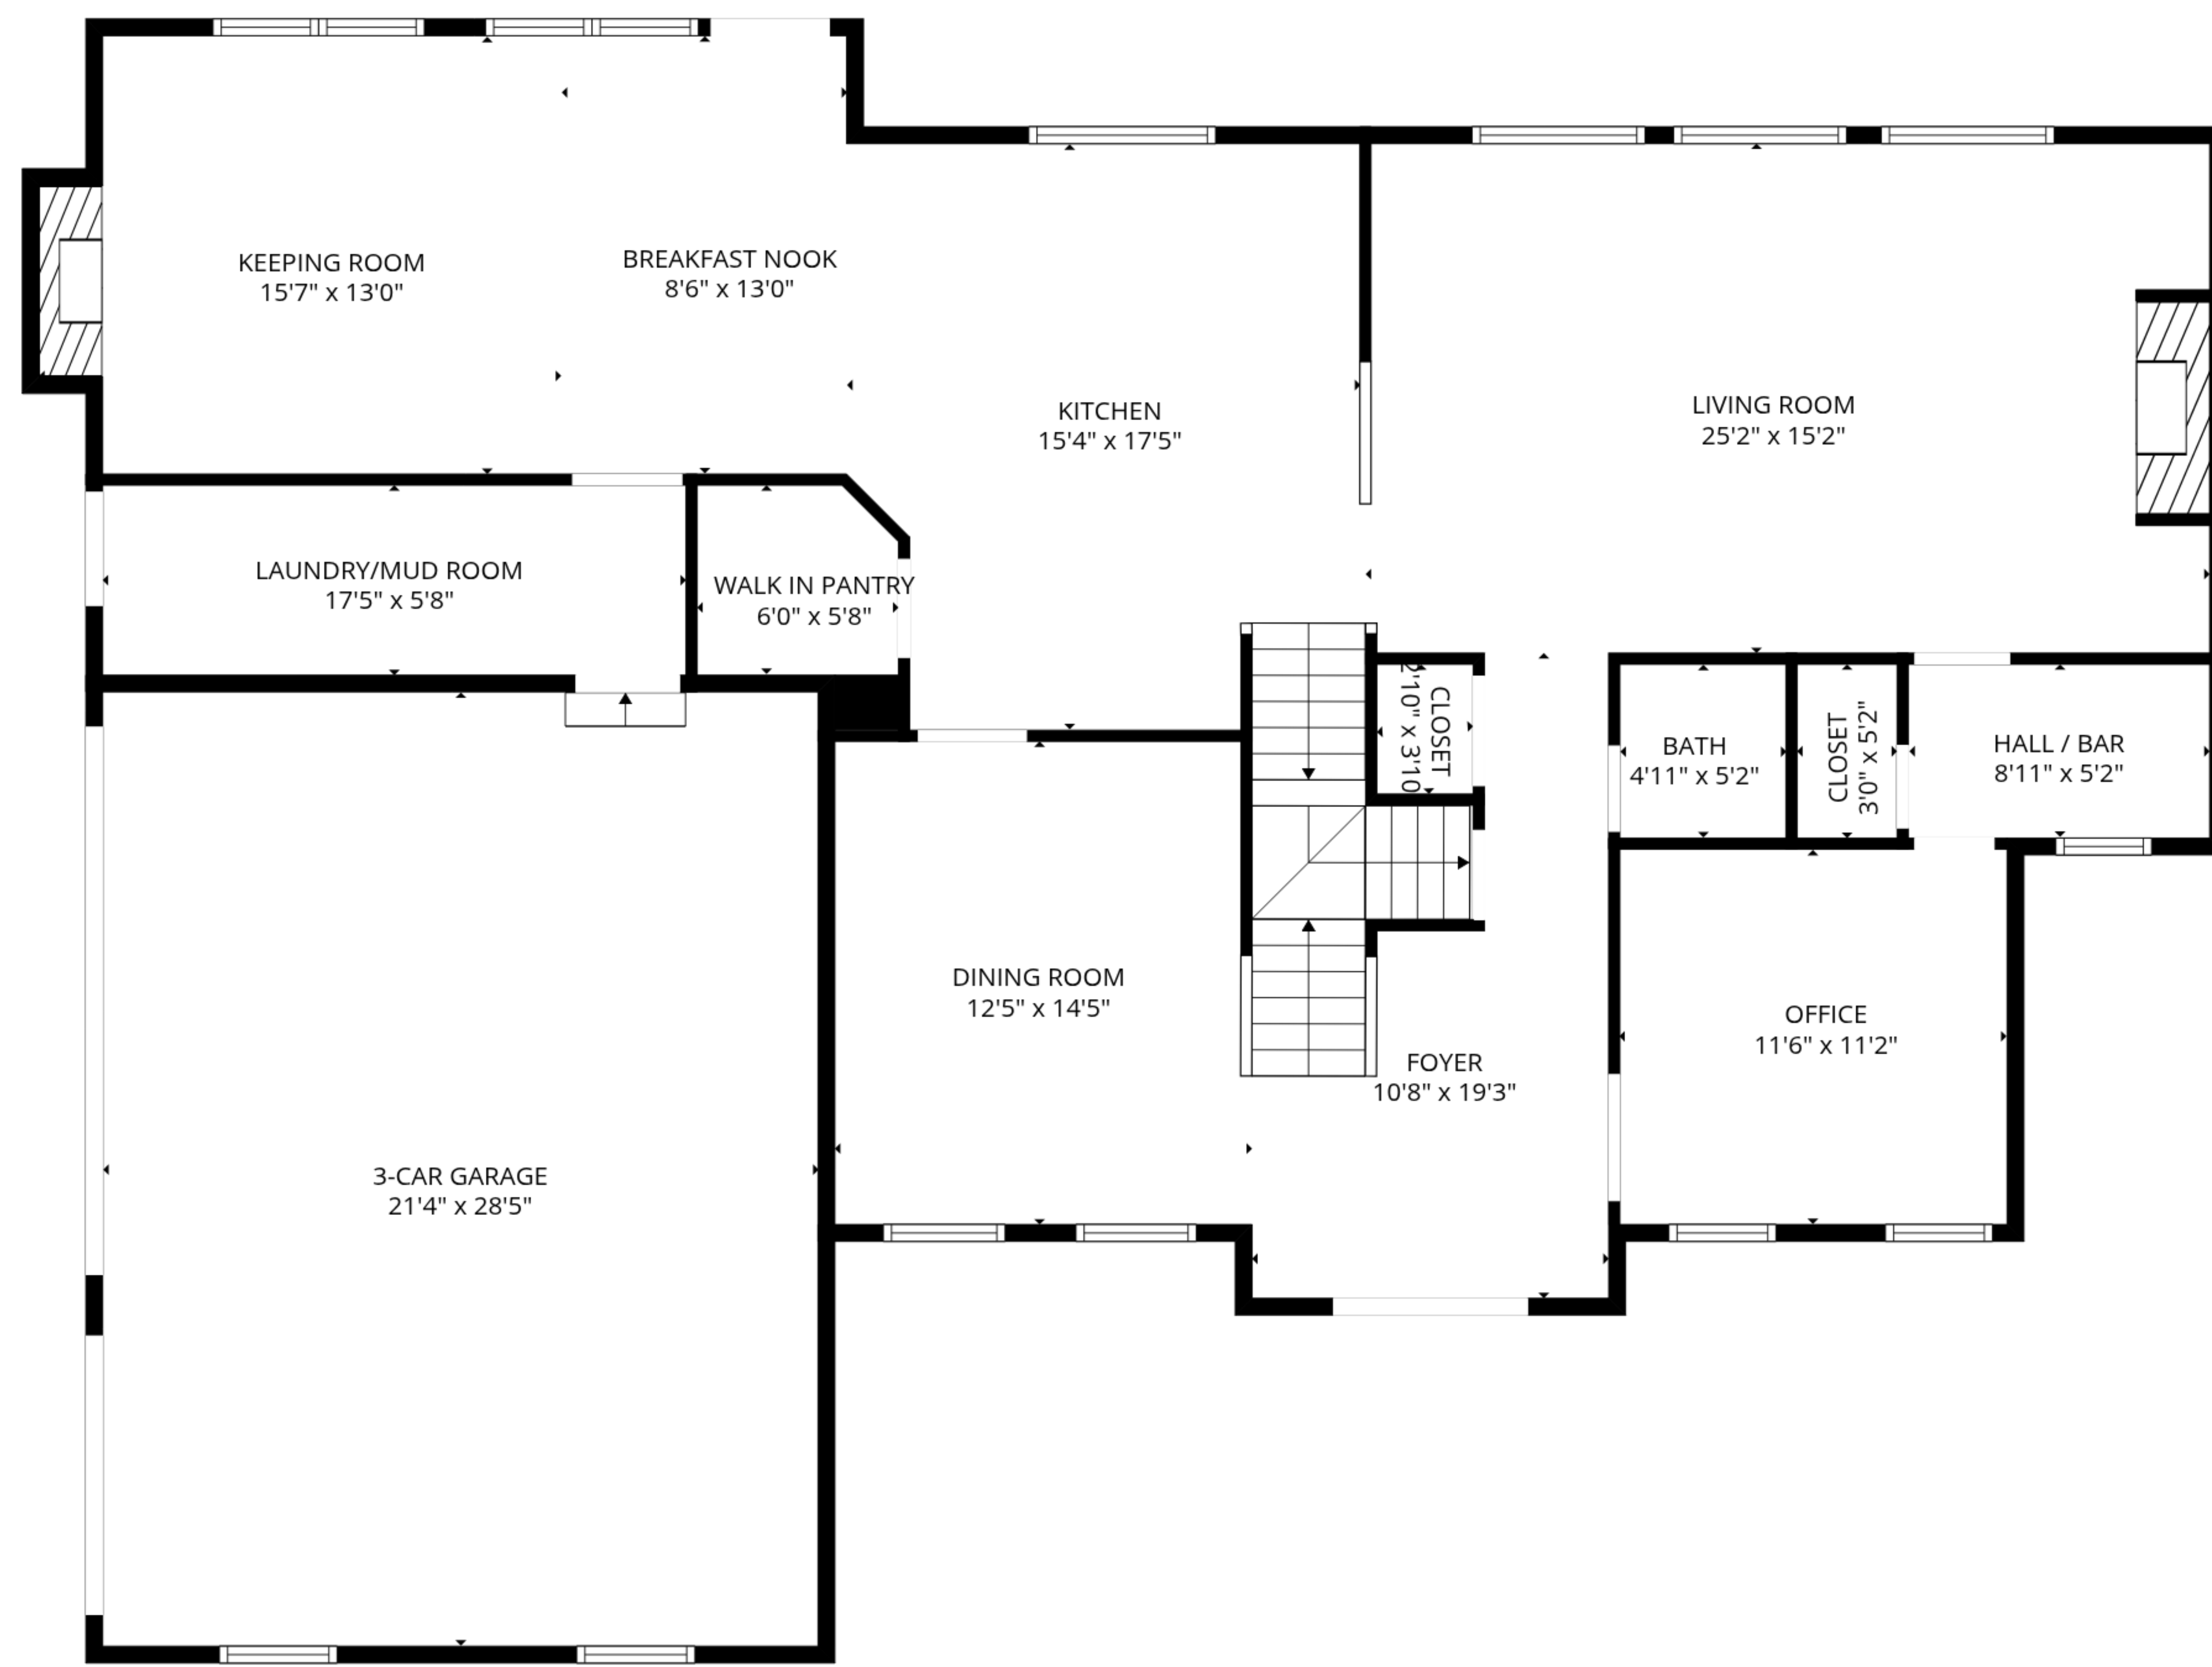

TOTAL: 4797 sq. ft

1st floor: 1246 sq. ft, 2nd floor: 1693 sq. ft, 3rd floor: 1858 sq. ft

EXCLUDED AREAS: UNFINISHED STORAGE / MECHANICAL ROOM: 316 sq. ft, STORAGE: 33 sq. ft, 3-CAR GARAGE: 606 sq. ft,
 FIREPLACE: 13 sq. ft, OPEN TO BELOW: 77 sq. ft, STAIRWELL: 64 sq. ft,
 WALLS: 342 sq. ft