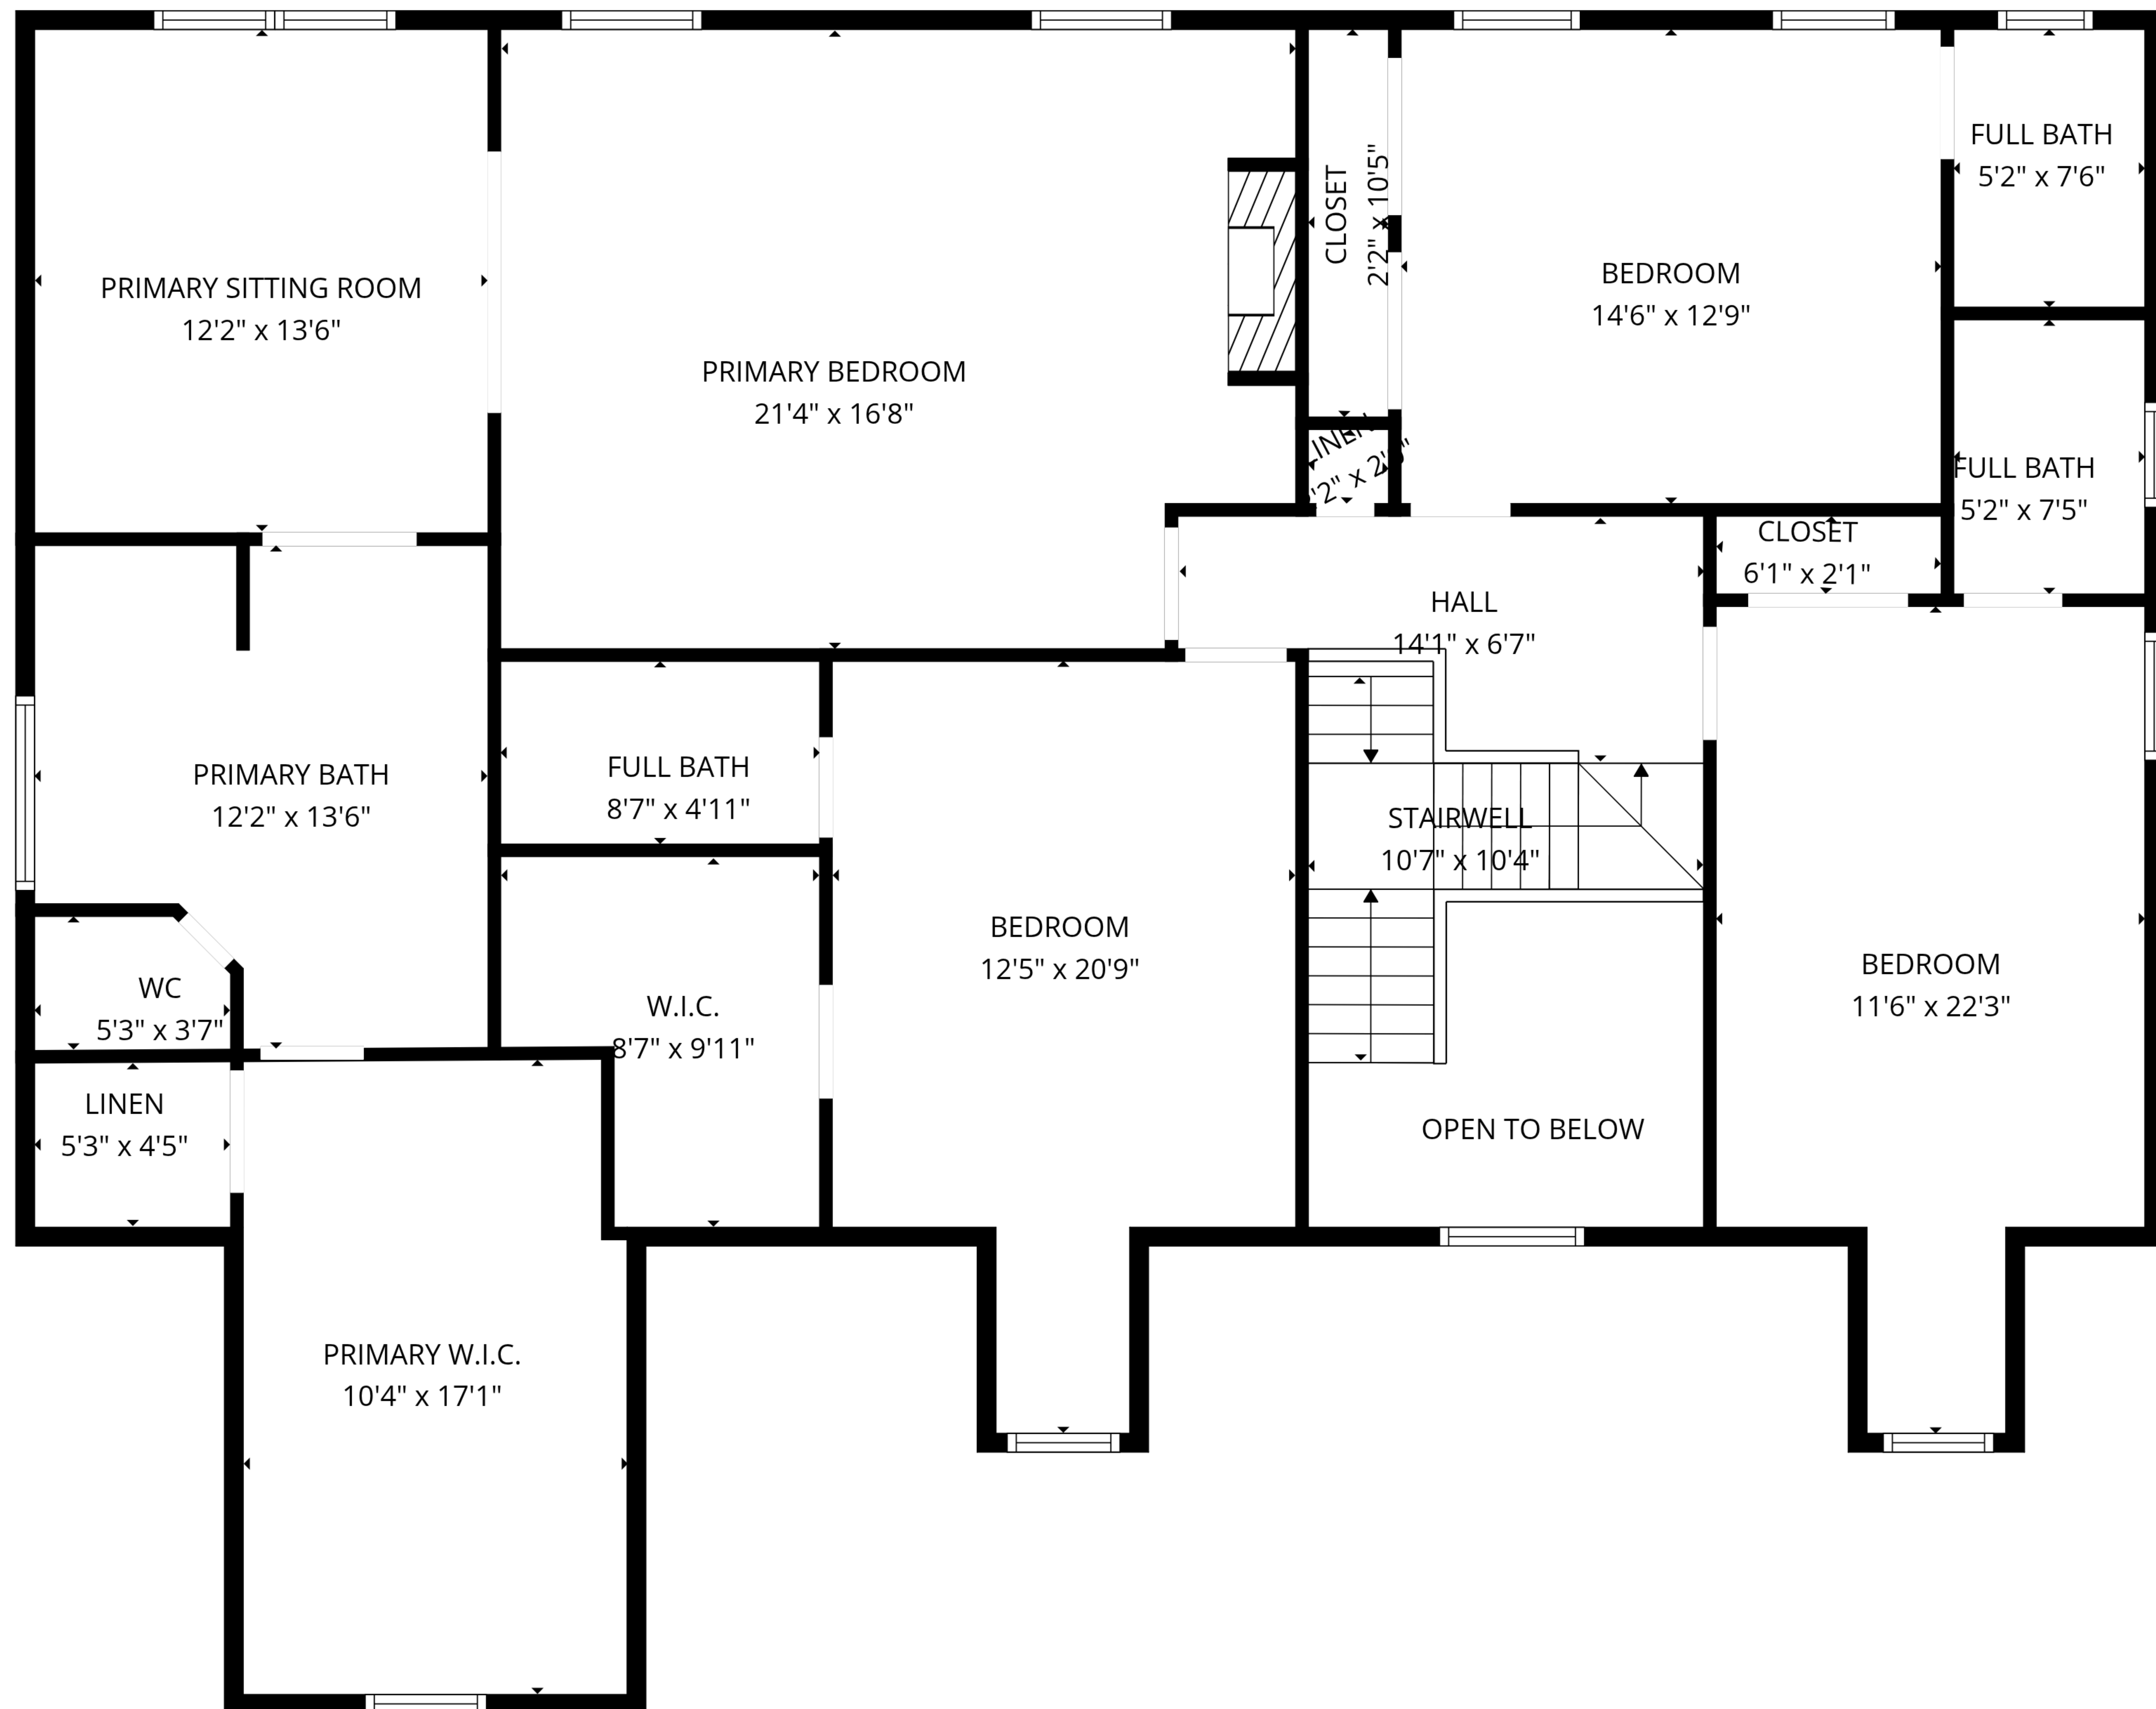

TOTAL: 4797 sq. ft

1st floor: 1246 sq. ft, 2nd floor: 1693 sq. ft, 3rd floor: 1858 sq. ft

EXCLUDED AREAS: UNFINISHED STORAGE / MECHANICAL ROOM: 316 sq. ft, STORAGE: 33 sq. ft, 3-CAR GARAGE: 606 sq. ft,
 FIREPLACE: 13 sq. ft, OPEN TO BELOW: 77 sq. ft, STAIRWELL: 64 sq. ft,
 WALLS: 342 sq. ft