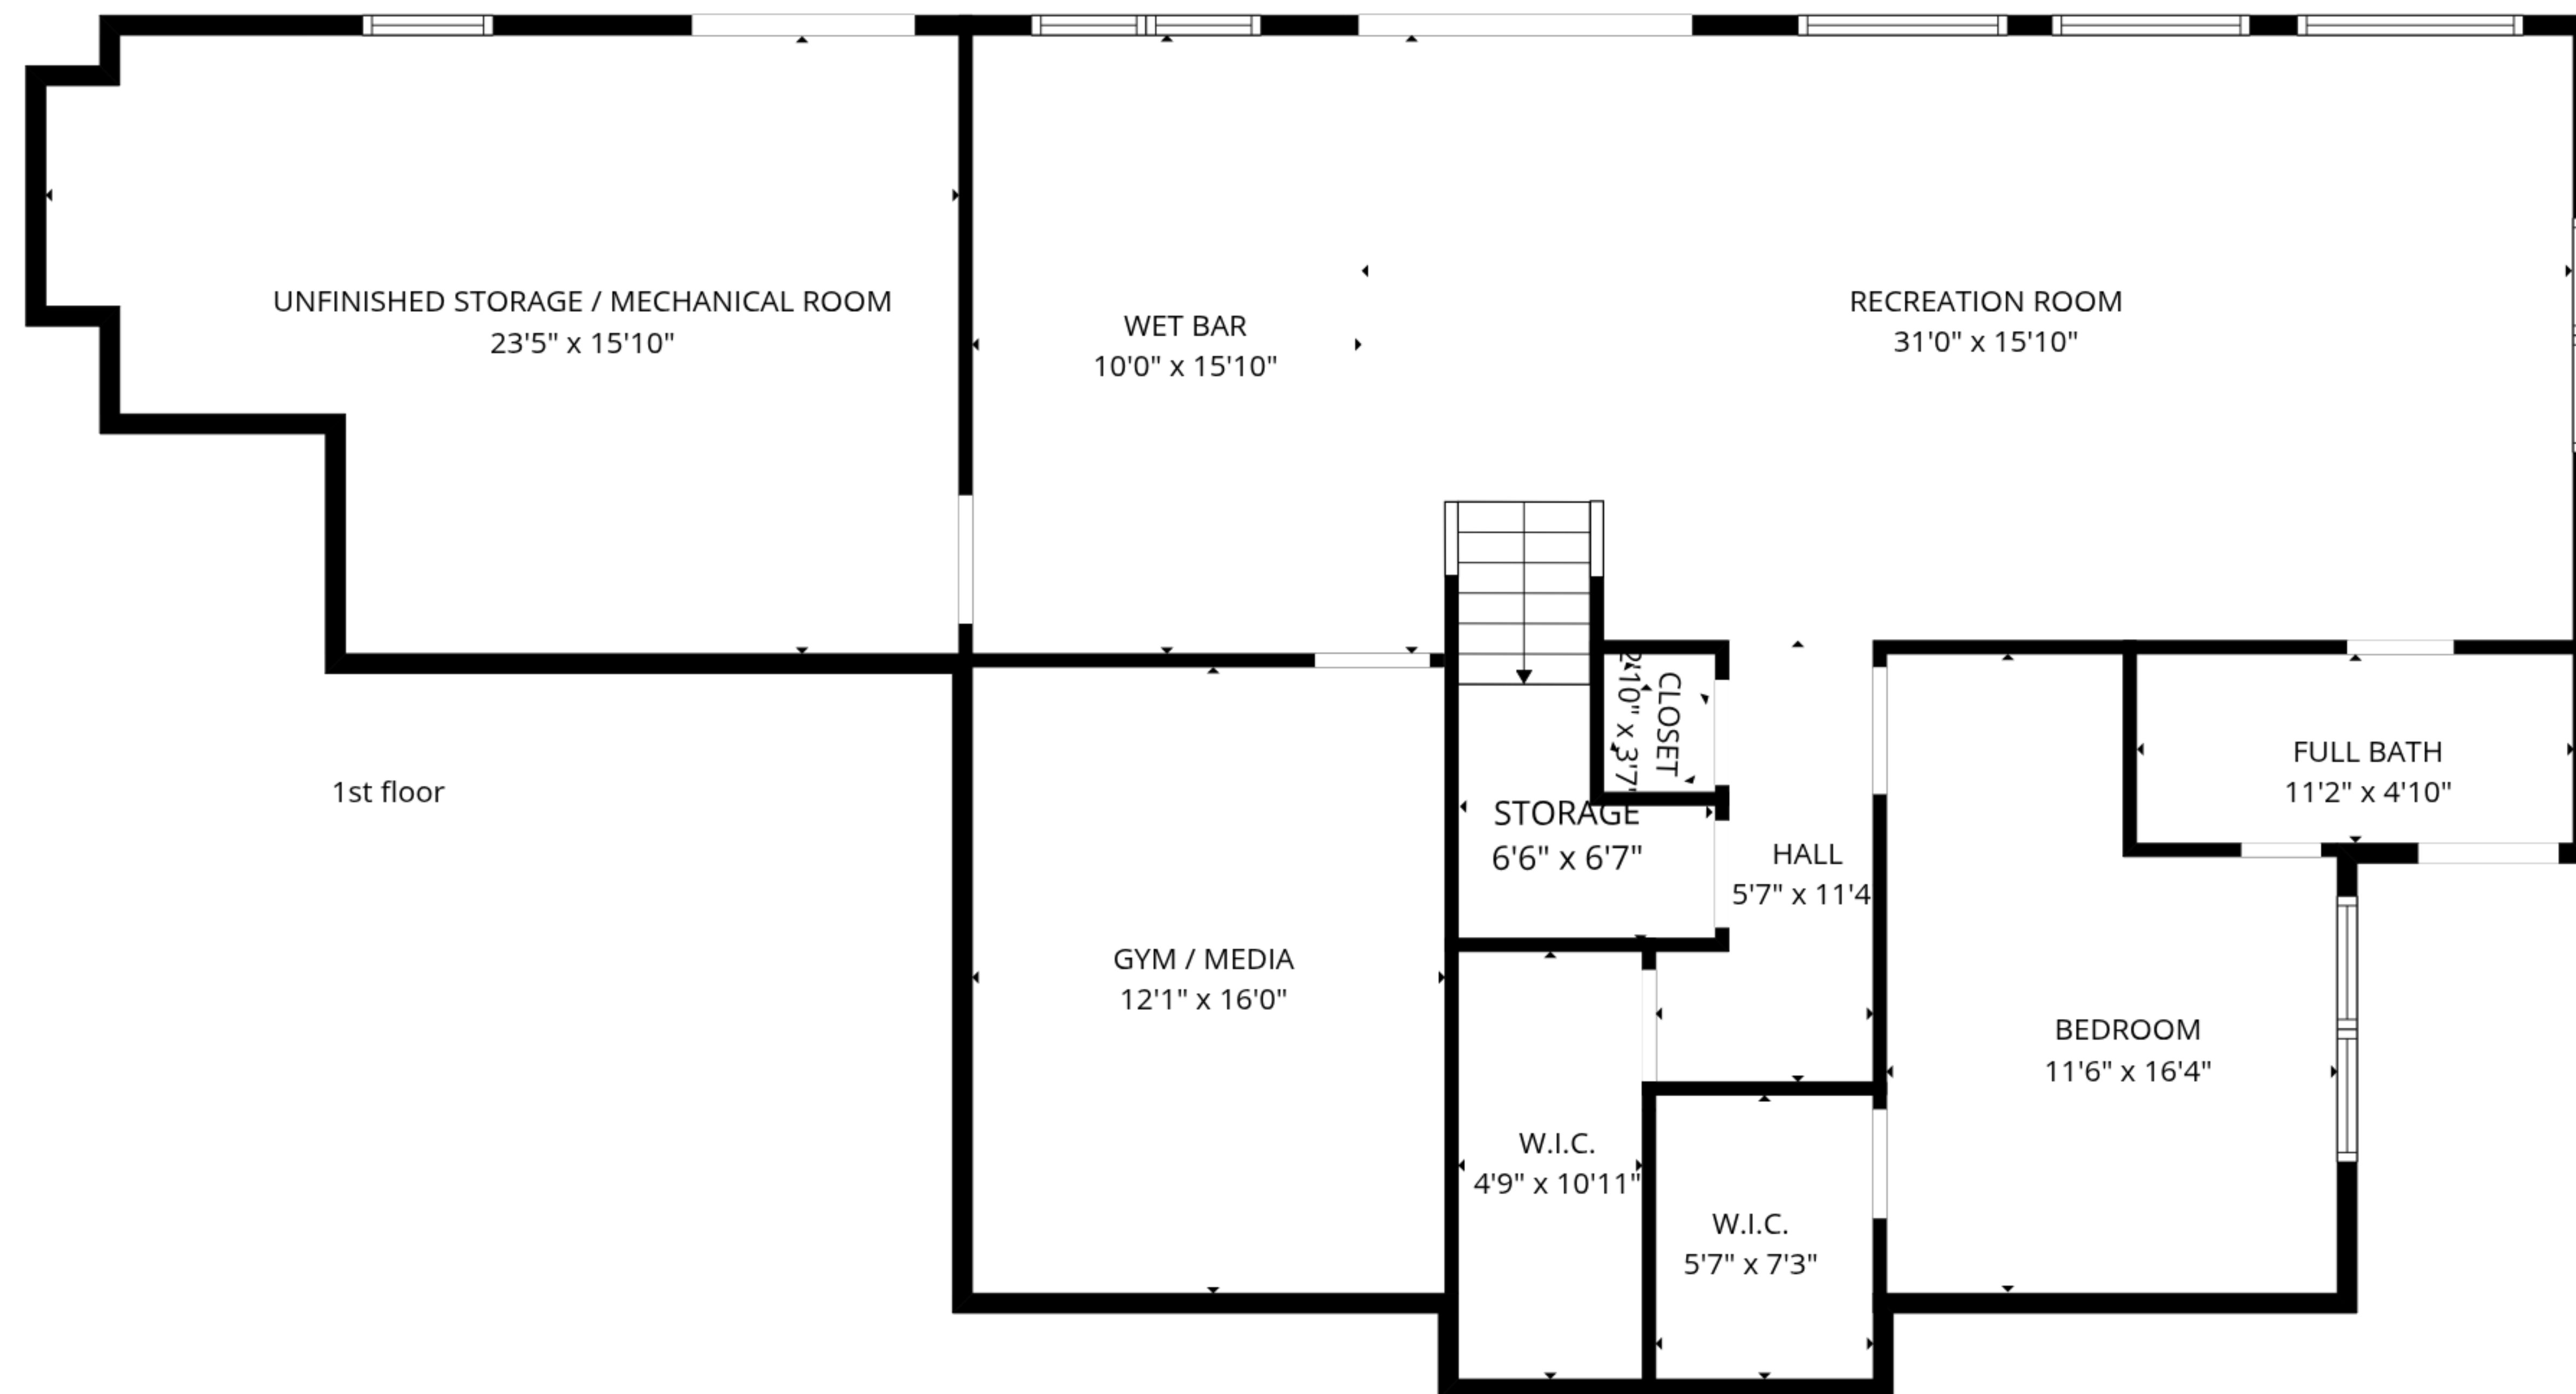

TOTAL: 4797 sq. ft

1st floor: 1246 sq. ft, 2nd floor: 1693 sq. ft, 3rd floor: 1858 sq. ft

EXCLUDED AREAS: UNFINISHED STORAGE / MECHANICAL ROOM: 316 sq. ft, STORAGE: 33 sq. ft, 3-CAR GARAGE: 606 sq. ft,
 FIREPLACE: 13 sq. ft, OPEN TO BELOW: 77 sq. ft, STAIRWELL: 64 sq. ft,
 WALLS: 342 sq. ft