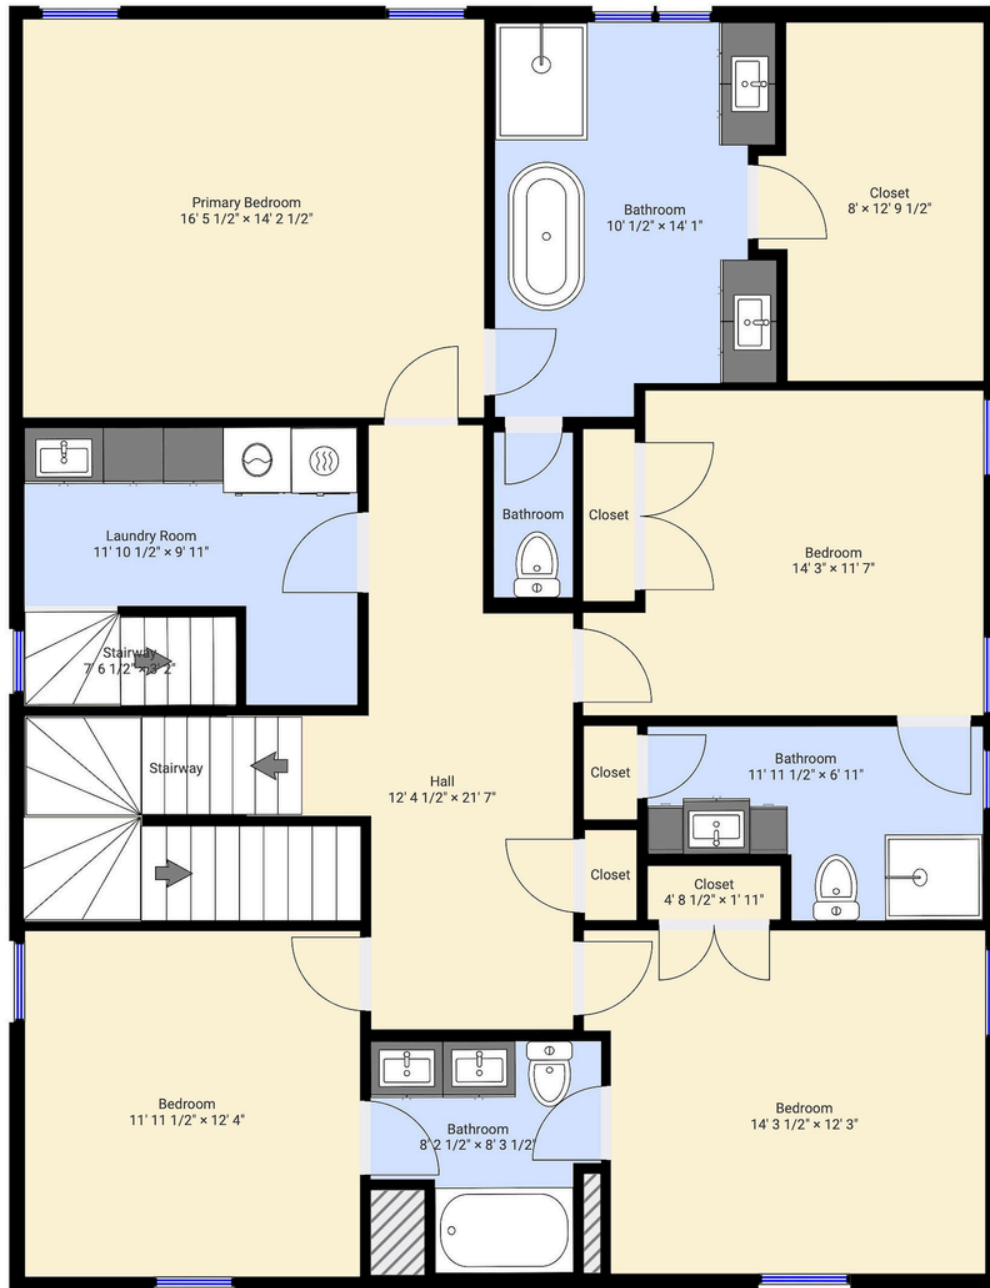

5422 Closeburn Road

Floor Plan - First Floor

Total Area: 2606.83 sq ft | Living Area: 1600.63 sq ft

Ryan Palmer - Broker
ryanpalmer@hmproperties.com
508.954.2159

5422 Closeburn Road

Floor Plan - Second Floor

Total Area: 1612.70 sq ft | Living Area: 1612.70 sq ft

Ryan Palmer - Broker
ryanpalmer@hmproperties.com
508.954.2159

5422 Closeburn Road

Floor Plan - Third Floor

Total Area: 705.49 sq ft | Living Area: 705.49 sq ft