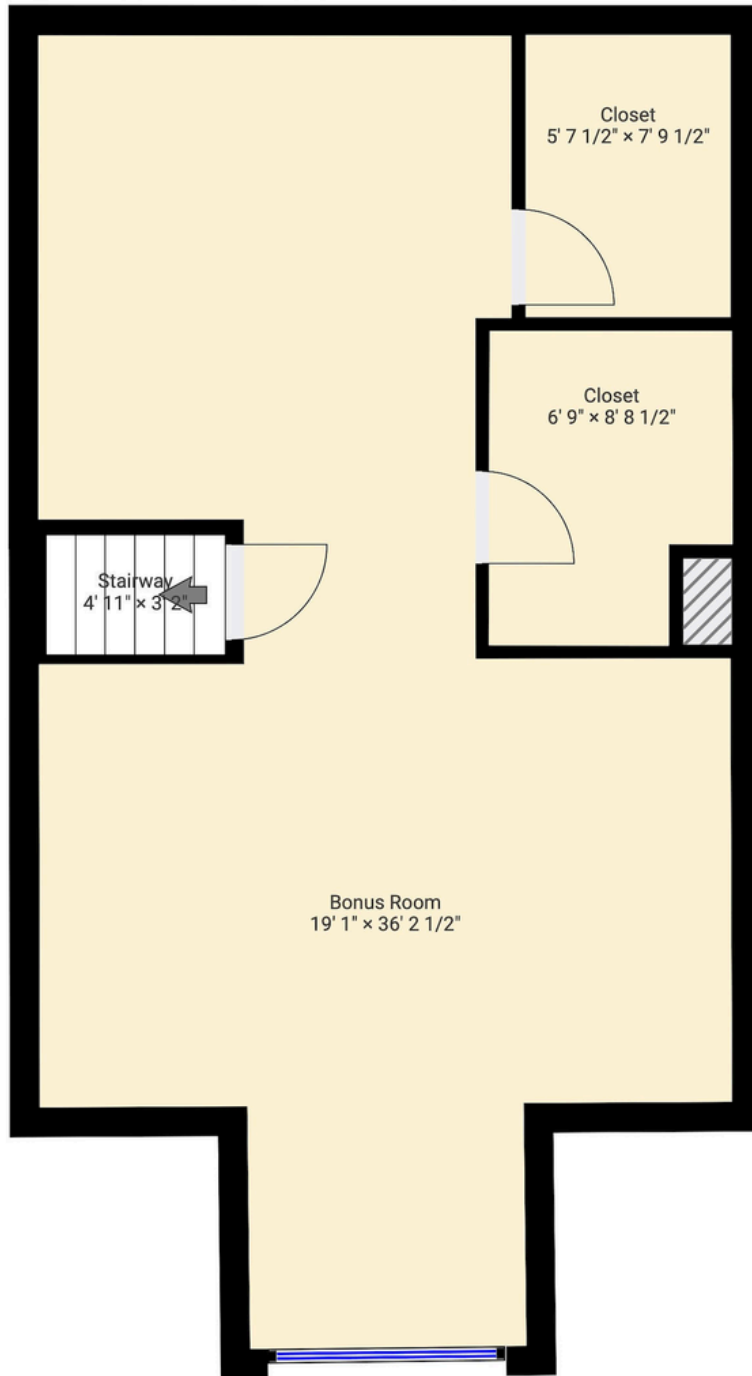

5422 Closeburn Road

Floor Plan - First Floor

Total Area: 2606.83 sq ft | Living Area: 1600.63 sq ft

Ryan Palmer - Broker
ryanpalmer@hmproperties.com
508.954.2159

5422 Closeburn Road

Floor Plan - Second Floor

Total Area: 1612.70 sq ft | Living Area: 1612.70 sq ft

Ryan Palmer - Broker
ryanpalmer@hmproperties.com
508.954.2159

5422 Closeburn Road

Floor Plan - Third Floor

Total Area: 705.49 sq ft | Living Area: 705.49 sq ft